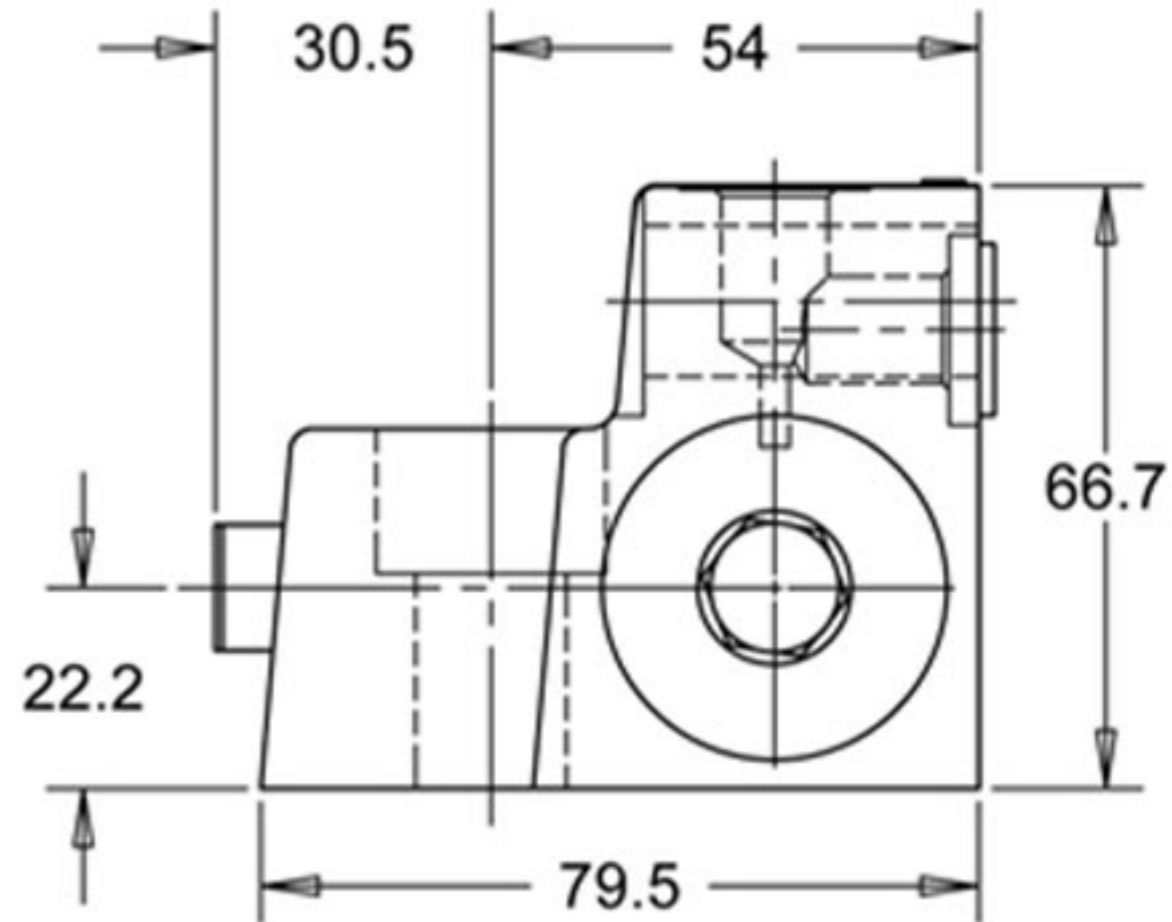

**62831**  
**STAYLOCK BLOCK CLAMP**

M6 X 1.0 X 12MM DEEP  
14MM FLAT FOR WRENCH

63816  
METRIC STAY LOCK  
BLOCK CLAMP