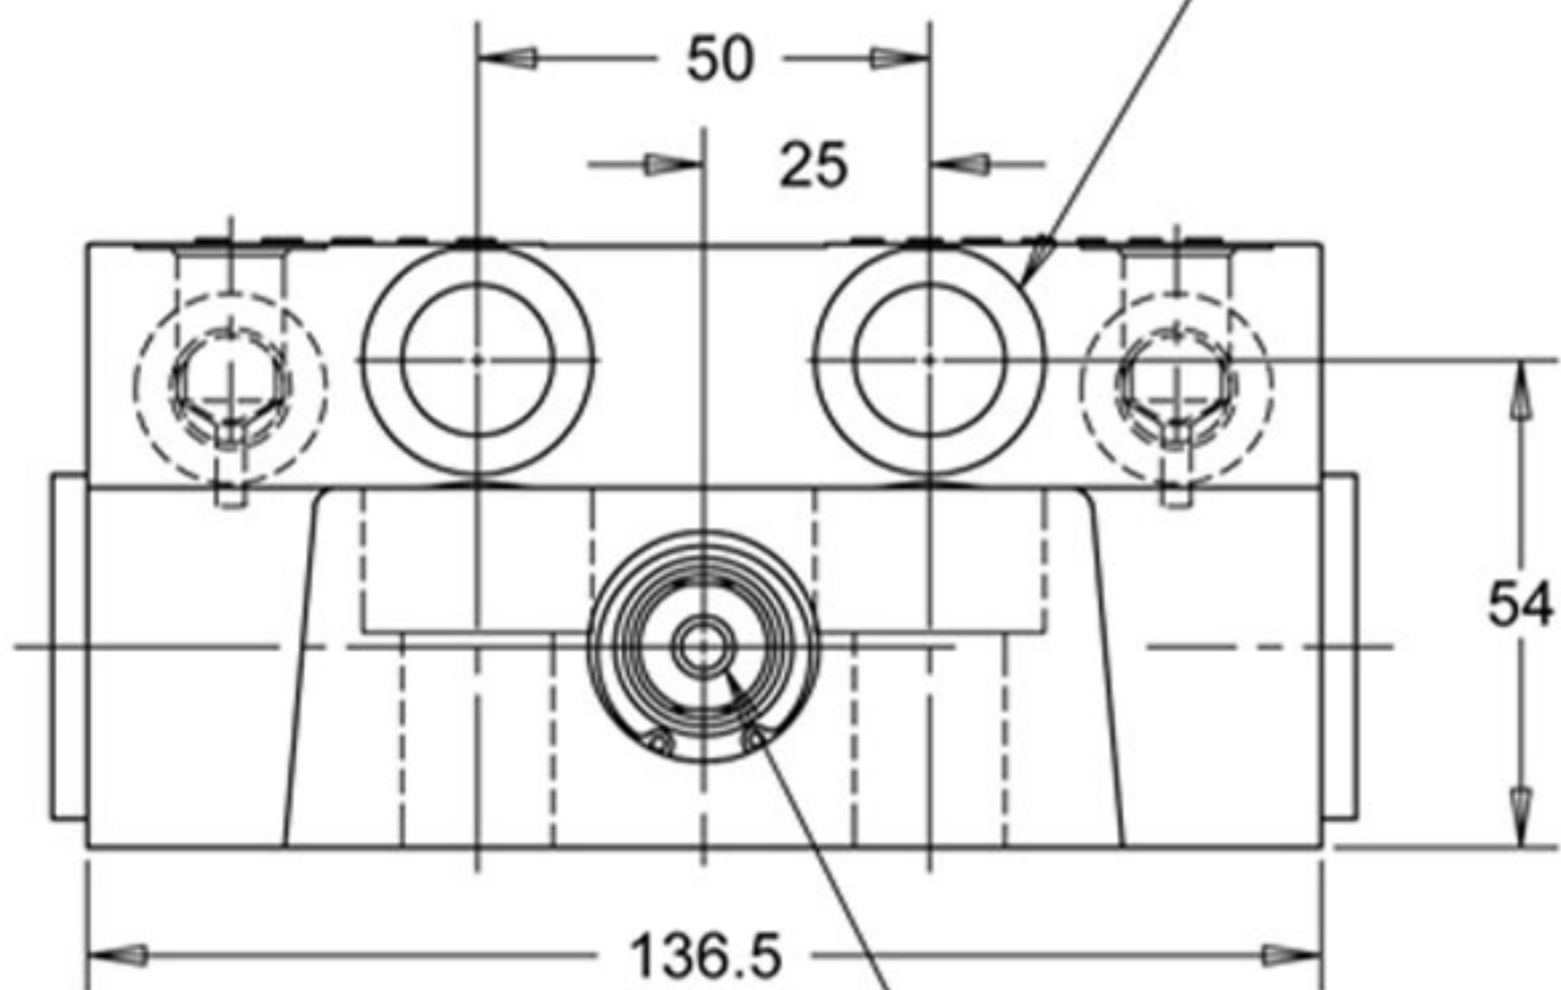

**62831**  
**STAYLOCK BLOCK CLAMP**

M6 X 1.0 X 12MM DEEP  
14MM FLAT FOR WRENCH

63816  
METRIC STAY LOCK  
BLOCK CLAMP