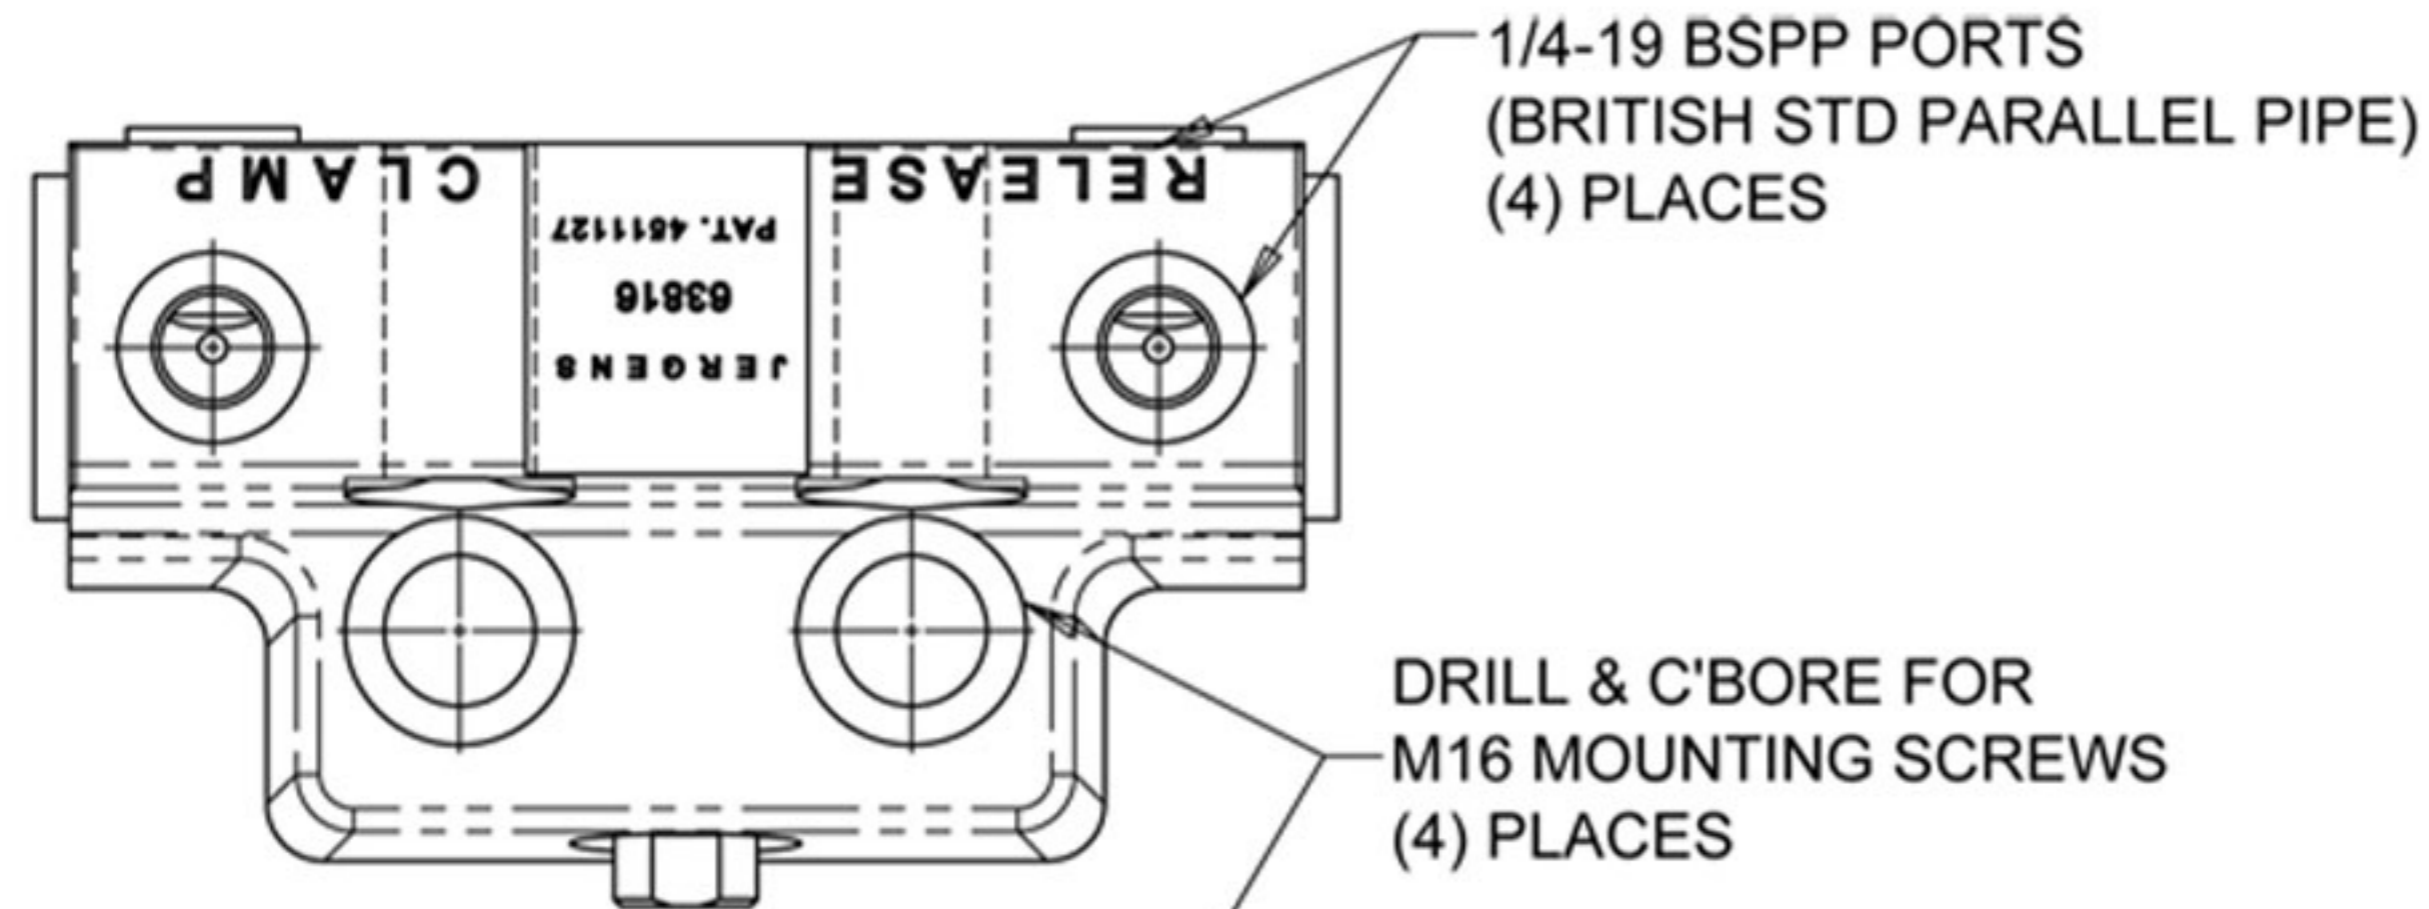

**62831**  
**STAYLOCK BLOCK CLAMP**

M6 X 1.0 X 12MM DEEP  
14MM FLAT FOR WRENCH

63816  
METRIC STAY LOCK  
BLOCK CLAMP