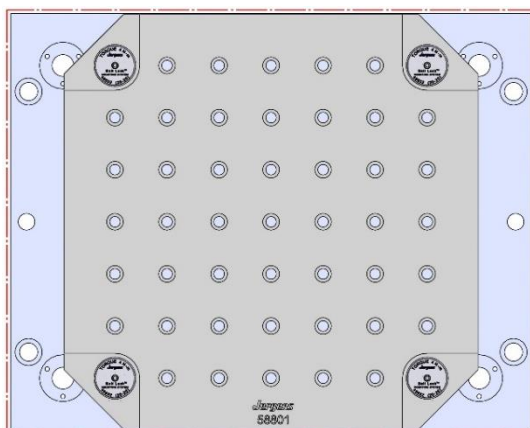

Ball-Lock® Selection Guide

How To Use This Guide

1. Review the “How the Ball-Lock® Mounting System works” section for an overview of the system and components.
2. Select a specific Machine tool model and subplate.
 - a. The opening machine model page includes the machine table specifications used for that machine.
 - b. The following page/pages contain specific subplates designed for that machine model and table specifications.
 - c. Each subplate page lists the color coded fixture plate that will fit the subplate. Each machine may have one or more subplate/fixture plate combinations.
 - d. Use the “fixture plate examples” contained in the guide to help select a fixture plate for typical applications. Fixture plate are color coded to assist in using the example when selecting it for a specific machine.
3. Use the “Subplate and Quote Form” to assist in selecting the required subplate mounting components.
 - a. This form lists the required mounting hardware for each subplate you select.
 - b. You can fill in the number of subplates into the form for reference.
 - c. The mounting hardware listed is for one subplate. When requesting a quote or ordering more than one subplate, the total components required must be increased accordingly.
4. Use the “Fixture Plate and Vise Quote Form” to assist in selecting the required fixture plates and Ball-lock® shanks required for mounting.
 - a. This form lists the ball lock® shanks, part number and quantity required for each fixture plate selected.

MACHINE TABLES- come in various sizes, t-slot sizes, number of t-slots and also drilled & tapped configurations.

SUBPLATES- can be made to suit your needs in addressing your manufacturing quick-change requirements.

T SLOT
DETAIL
A

DT-1-001M

DT-1

508 X 381 X 28 MM

DT-1-001M

58719 Aluminum

Steel Available upon request

DT-1-002M

DT-1

508 X 381 X 28 MM

DT-1-002M

58713 Aluminum

58813 Steel

58715 Aluminum

58815 Steel

58801 Steel