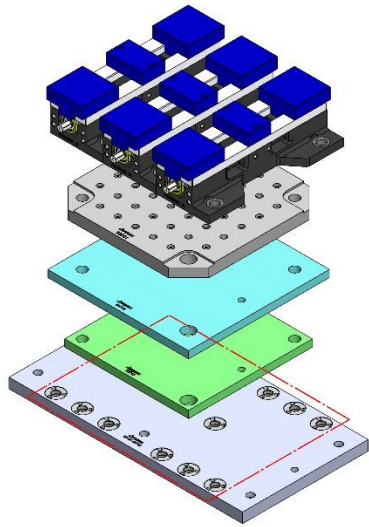

VF-1-001M

VF-1