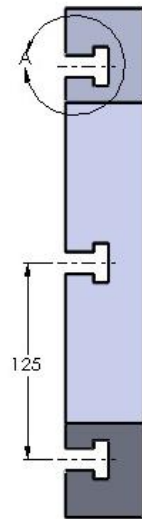

69406 (152MM VISE BALL-LOCK® BASE)

69496 (152MM SHORT- VISE BALL-LOCK® BASE)

Table Specifications

- Table Travel (X, Y, Z): 508, 406 & 394mm
- Table Dimensions (L x W): 660 X 381mm
- Maximum Weight on Table: 113 Kg
- T-Slot Width: .626" TO .630" (15.90mm TO 16.00mm)
- T-Slot Center Distance: 4.92" (125mm)

58719 Aluminum

Steel Available upon request

69405 100MM Vise Ball-Lock® Base

69406 (SHORT) 150MM Vise Ball-Lock® Base

DT-2, DM-2

DT-2

Table Specifications

- Table Travel (X, Y, Z): 711, 406 & 394mm
- Table Dimensions (L x W): 864 X 381mm
- Maximum Weight on Table: 113 Kgf
- T-Slot Width: .626" TO .630" (15.90mm TO 16.00mm)
- T-Slot Center Distance: 4.92" (125mm)

58801 Steel

DT-2-003M(continued)

DT-2

711 X 381 X 28 MM

DT-2-003M

58719 Aluminum

Steel Available upon request

69405 100MM Vise Ball-Lock® Base

MDC-500

MDC-500

Table Specifications

- Table Travel (X, Y, Z): 508, 356 & 508mm
- Table Dimensions (L x W): 508 X 324mm
- Maximum Weight on Table: 318 Kgf
- T-Slot Width: .56" (14mm)
- T-Slot Center Distance: 4.92" (125mm)