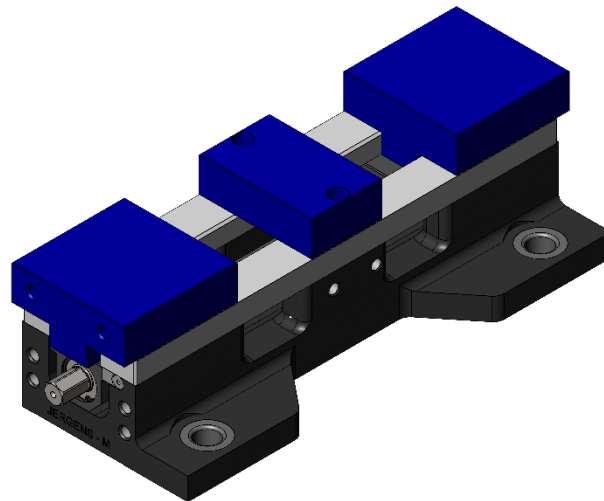

BALL-LOCK® BASE VISES- shown below are color coded Vises to assist in determining the various subplate options to best suit your manufacturing quick change requirements.