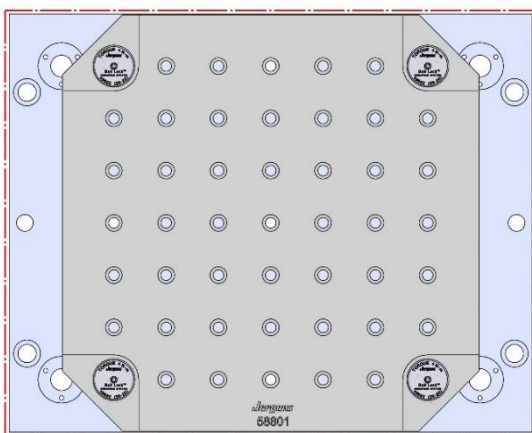

Ball-Lock® Selection Guide

How To Use This Guide

1. Review the “How the Ball-Lock® Mounting System works” section for an overview of the system and components.
2. Select a specific Machine tool model and subplate.
 - a. The opening machine model page includes the machine table specifications used for that machine.
 - b. The following page/pages contain specific subplates designed for that machine model and table specifications.
 - c. Each subplate page lists the color coded fixture plate that will fit the subplate. Each machine may have one or more subplate/fixture plate combinations.
 - d. Use the “fixture plate examples” contained in the guide to help select a fixture plate for typical applications. Fixture plate are color coded to assist in using the example when selecting it for a specific machine.
3. Use the “Subplate and Quote Form” to assist in selecting the required subplate mounting components.
 - a. This form lists the required mounting hardware for each subplate you select.
 - b. You can fill in the number of subplates into the form for reference.
 - c. The mounting hardware listed is for one subplate. When requesting a quote or ordering more than one subplate, the total components required must be increased accordingly.
4. Use the “Fixture Plate and Vise Quote Form” to assist in selecting the required fixture plates and Ball-lock® shanks required for mounting.
 - a. This form lists the ball lock® shanks, part number and quantity required for each fixture plate selected.

MACHINE TABLES- come in various sizes, t-slot sizes, number of t-slots and also drilled & tapped configurations.

SUBPLATES- can be made to suit your needs in addressing your manufacturing quick-change requirements.

DT-1

508 X 381 X 28 MM

DT-1-004M

58713 Aluminum

58713 Steel

58715 Aluminum

58815 Steel

58801 Steel

58719 Aluminum

Steel Available upon request

DT-1-004M (CONTINUED)

DT-1

508 X 381 X 28 MM

DT-1-004M

69405 100MM Vise Ball-Lock® Base

DT-1-005M