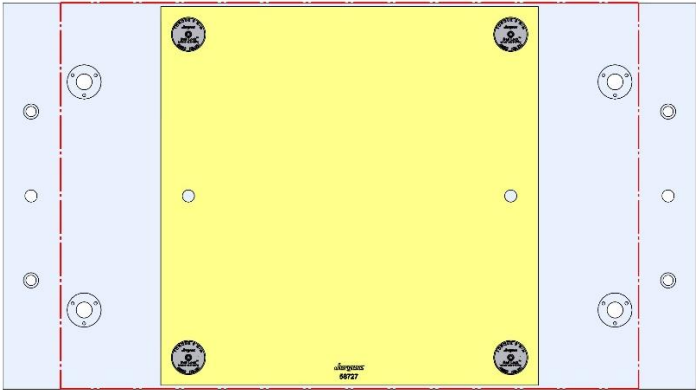

58801 Steel

58719 Aluminum

Steel Available upon request

VM-2-001M(continued)

VM-2

914 X 508 X 32 MM

VM-2-001M

58727 Aluminum