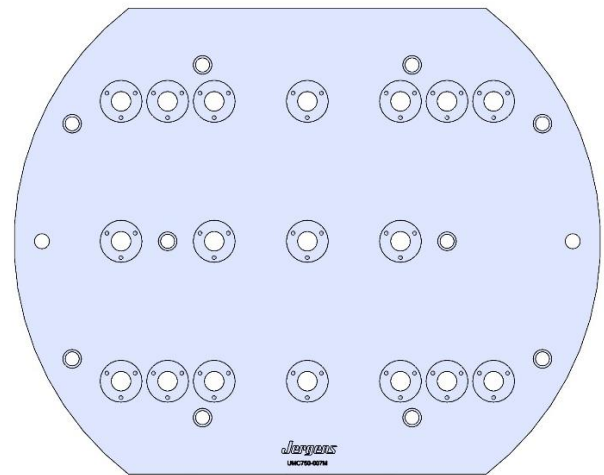

630 X 500 X 32 MM

UMC750-007M