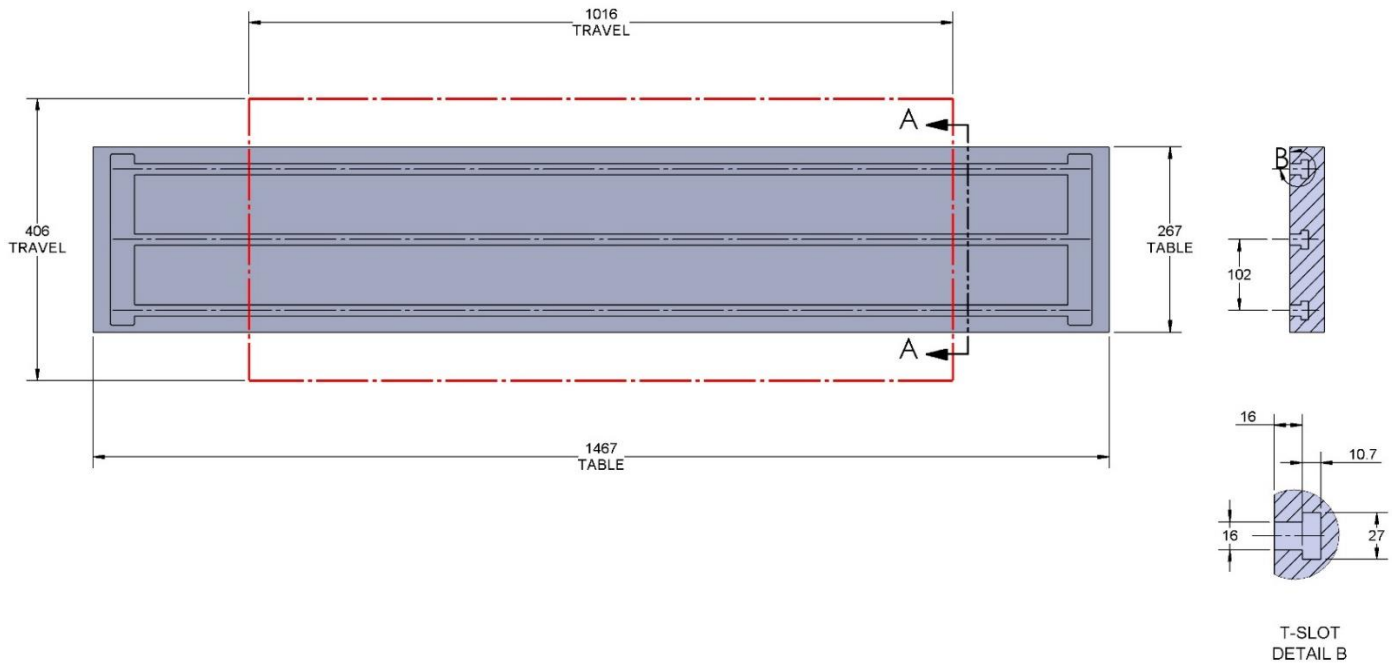

69406 (152MM VISE BALL-LOCK® BASE)

69496 (152MM SHORT- VISE BALL-LOCK® BASE)

Table Specifications

- Table Travel (X, Y, Z): 508, 406 & 394mm
- Table Dimensions (L x W): 660 X 381mm
- Maximum Weight on Table: 113 Kg
- T-Slot Width: .626" TO .630" (15.90mm TO 16.00mm)
- T-Slot Center Distance: 4.92" (125mm)

T SLOT
DETAIL
A

DT-1-001M

DT-1

508 X 381 X 28 MM

DT-1-001M

58719 Aluminum

Steel Available upon request

DT-1-002M

MDC-500

MDC-500

Table Specifications

- Table Travel (X, Y, Z): 508, 356 & 508mm
- Table Dimensions (L x W): 508 X 324mm
- Maximum Weight on Table: 318 Kgf
- T-Slot Width: .56" (14mm)
- T-Slot Center Distance: 4.92" (125mm)

1063 X 305 X 32 MM

TM-1-003M

58711 Aluminum

Steel Available upon request

TM-2

TM-2

Table Specifications

- Table Travel (X, Y, Z): 1016, 406 & 406mm
- Table Dimensions (L x W): 1467 X 267mm
- Maximum Weight on Table: 454 Kgf
- T-Slot Width: .626" TO .630" (15.90mm TO 16.00mm)
- T-Slot Center Distance: 4.00" (102mm)