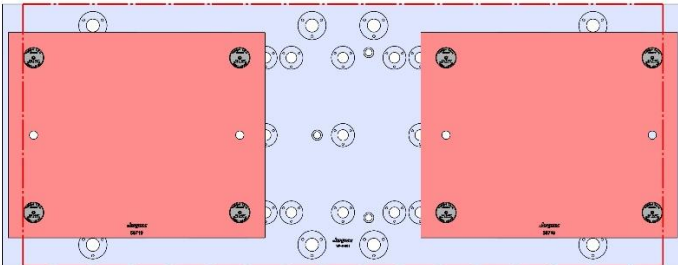

58719 Aluminum

Steel Available upon request