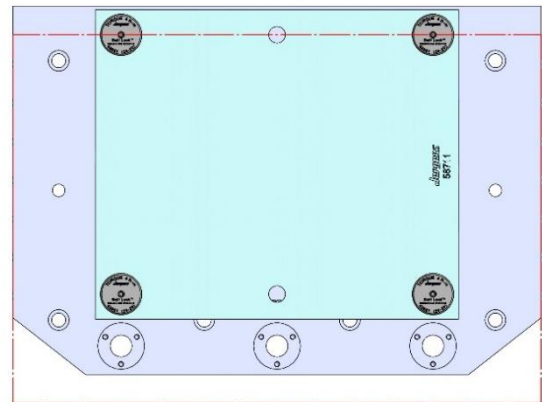

MDC500-003M

MDC-500

508 X 356 X 28 MM

MDC500-003M

58706 Aluminum

58706 Aluminum

58711 Aluminum

Steel Available upon request

58713 Aluminum

58813 Steel

69405 100MM Vise Ball-Lock® Base