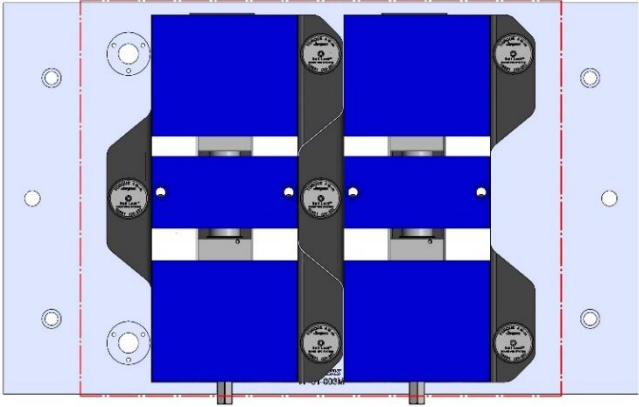

VF-1

660 X 406 X 28 MM

VF-1-003M

58719 Aluminum

Steel Available upon request

69405 100MM Vise Ball-Lock® Base

69496 (SHORT) 150MM Vise Ball-Lock® Base

VF-1YT