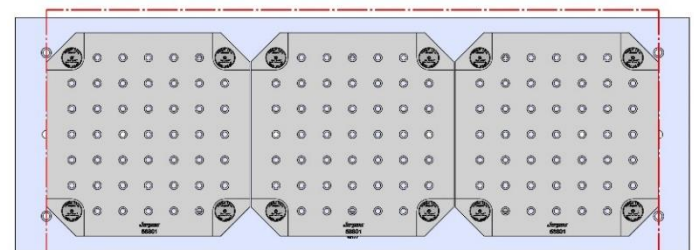

58719 Aluminum

Steel Available upon request