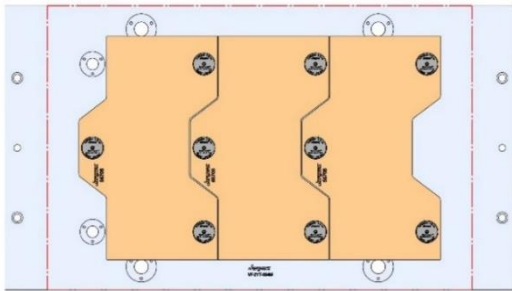

58706 Aluminum

58806 Steel