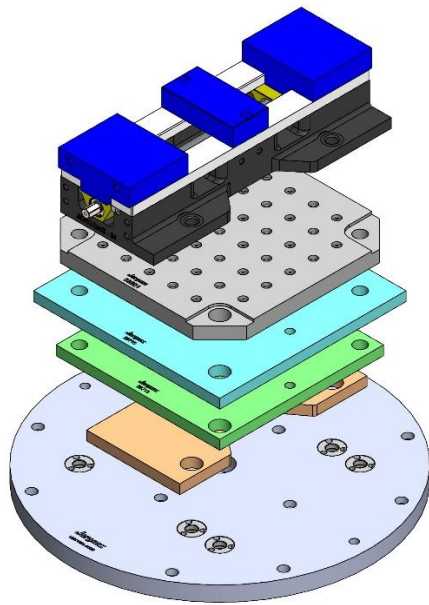

58815 Steel

58801 Steel

UMC1000-005M (continued)

UMC1000

635 DIA X 32 MM

UMC1000-005M

69406 150MM Vise Ball-Lock® Base

UMC1000-006M