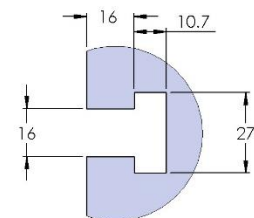

T-SLOT
DETAIL A