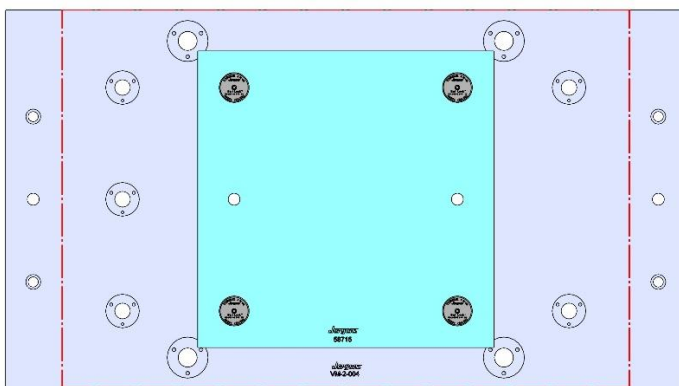

58715 Aluminum

58815 Steel