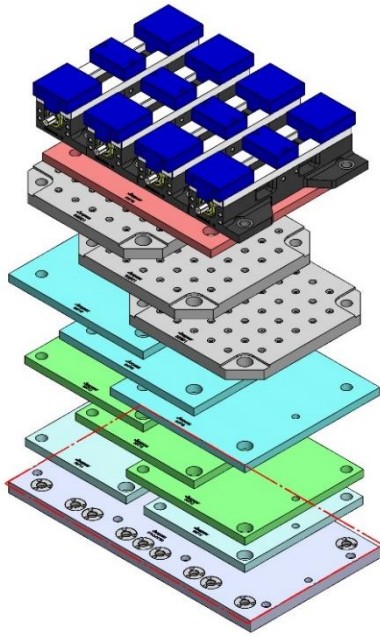

Ball-Lock® Selection Guide

How To Use This Guide

1. Review the “How the Ball-Lock® Mounting System works” section for an overview of the system and components.
2. Select a specific Machine tool model and subplate.
 - a. The opening machine model page includes the machine table specifications used for that machine.
 - b. The following page/pages contain specific subplates designed for that machine model and table specifications.
 - c. Each subplate page lists the color coded fixture plate that will fit the subplate. Each machine may have one or more subplate/fixture plate combinations.
 - d. Use the “fixture plate examples” contained in the guide to help select a fixture plate for typical applications. Fixture plate are color coded to assist in using the example when selecting it for a specific machine.
3. Use the “Subplate and Quote Form” to assist in selecting the required subplate mounting components.
 - a. This form lists the required mounting hardware for each subplate you select.
 - b. You can fill in the number of subplates into the form for reference.
 - c. The mounting hardware listed is for one subplate. When requesting a quote or ordering more than one subplate, the total components required must be increased accordingly.
4. Use the “Fixture Plate and Vise Quote Form” to assist in selecting the required fixture plates and Ball-lock® shanks required for mounting.
 - a. This form lists the ball lock® shanks, part number and quantity required for each fixture plate selected.

MACHINE TABLES- come in various sizes, t-slot sizes, number of t-slots and also drilled & tapped configurations.

SUBPLATES- can be made to suit your needs in addressing your manufacturing quick-change requirements.

DT-2

711 X 381 X 28 MM

DT-2-002M

58719 Aluminum

Steel Available upon request

69496 (SHORT) 150MM Vise Ball-Lock®
Base

DT-2-003M

DT-2