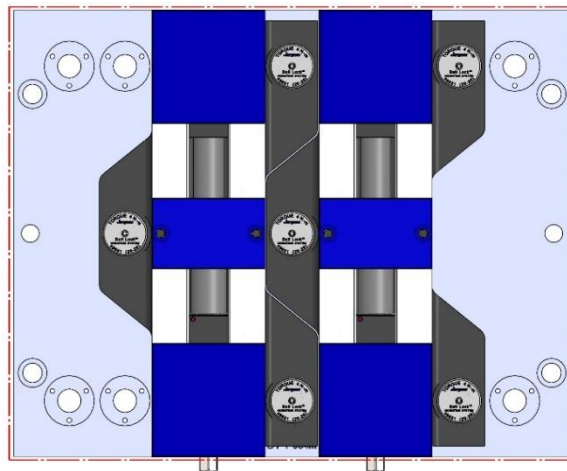

MACHINE TABLES- come in various sizes, t-slot sizes, number of t-slots and also drilled & tapped configurations.

SUBPLATES- can be made to suit your needs in addressing your manufacturing quick-change requirements.

DT-1

508 X 381 X 28 MM

DT-1-004M

58713 Aluminum

58713 Steel

58715 Aluminum

58815 Steel

58801 Steel

58719 Aluminum

Steel Available upon request

DT-1-004M (CONTINUED)

DT-1

508 X 381 X 28 MM

DT-1-004M

69405 100MM Vise Ball-Lock® Base

DT-1-005M

DT-1

508 X 381 X 28 MM

DT-1-005M

58711 Aluminum

Steel Available upon request

58713 Aluminum

58813 Steel

58715 Aluminum