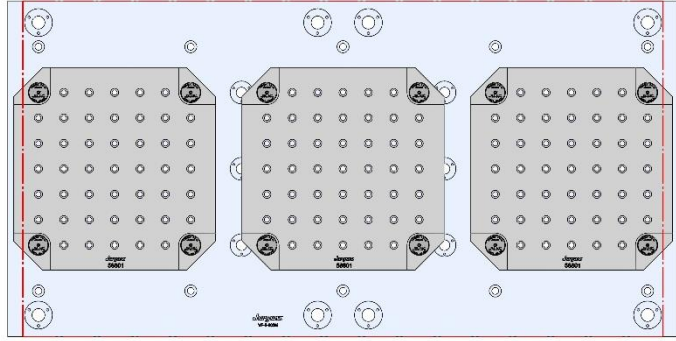

58801 Steel