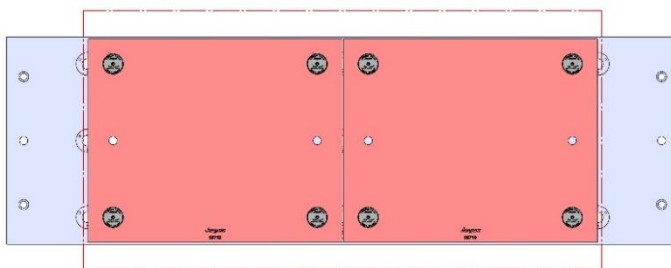

58719 Aluminum

Steel Available upon request