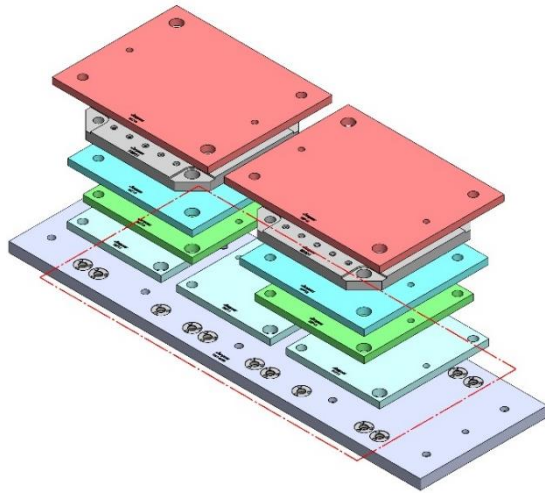

TM-3-003M

TM-3