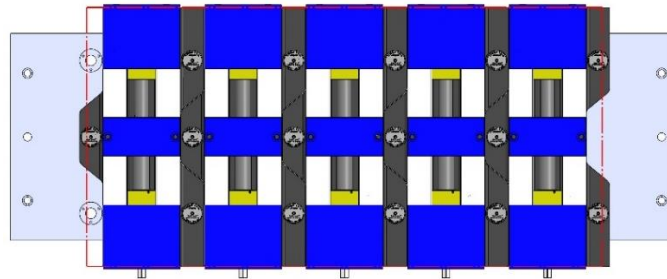

TM-3-005M (continued)

TM-3

1317 X 406 X 32 MM

TM-3-005M

69406 150MM Vise Ball-Lock® Base

MINI-MILL, SUPER MINIMILL

MINI-MILL, SUPER MINIMILL

Table Specifications