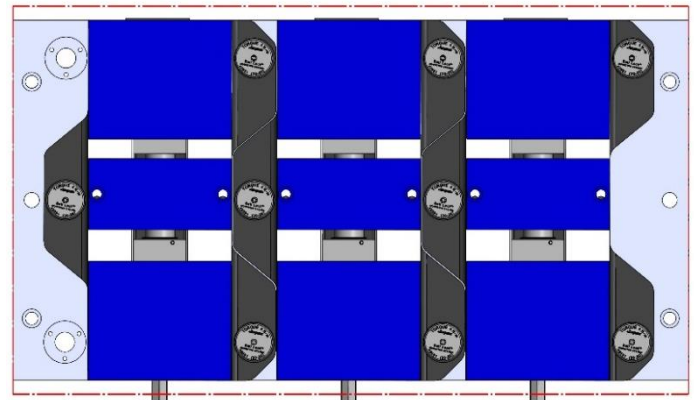

DT-2

711 X 381 X 28 MM

DT-2-002M

58719 Aluminum

Steel Available upon request

69496 (SHORT) 150MM Vise Ball-Lock®
Base

DT-2-003M

DT-2