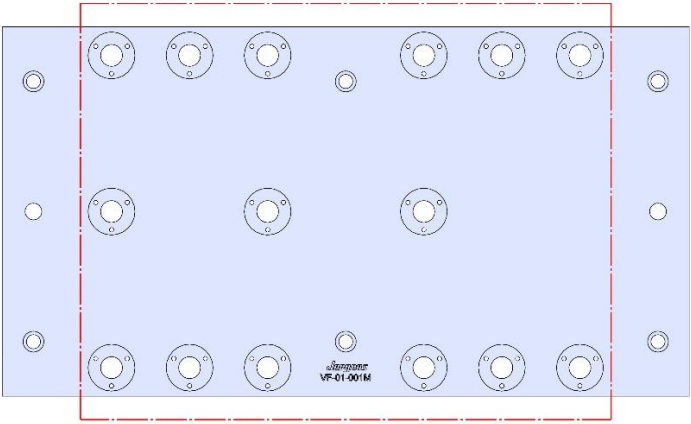

660 X 356 X 28 MM

VF-1-001M