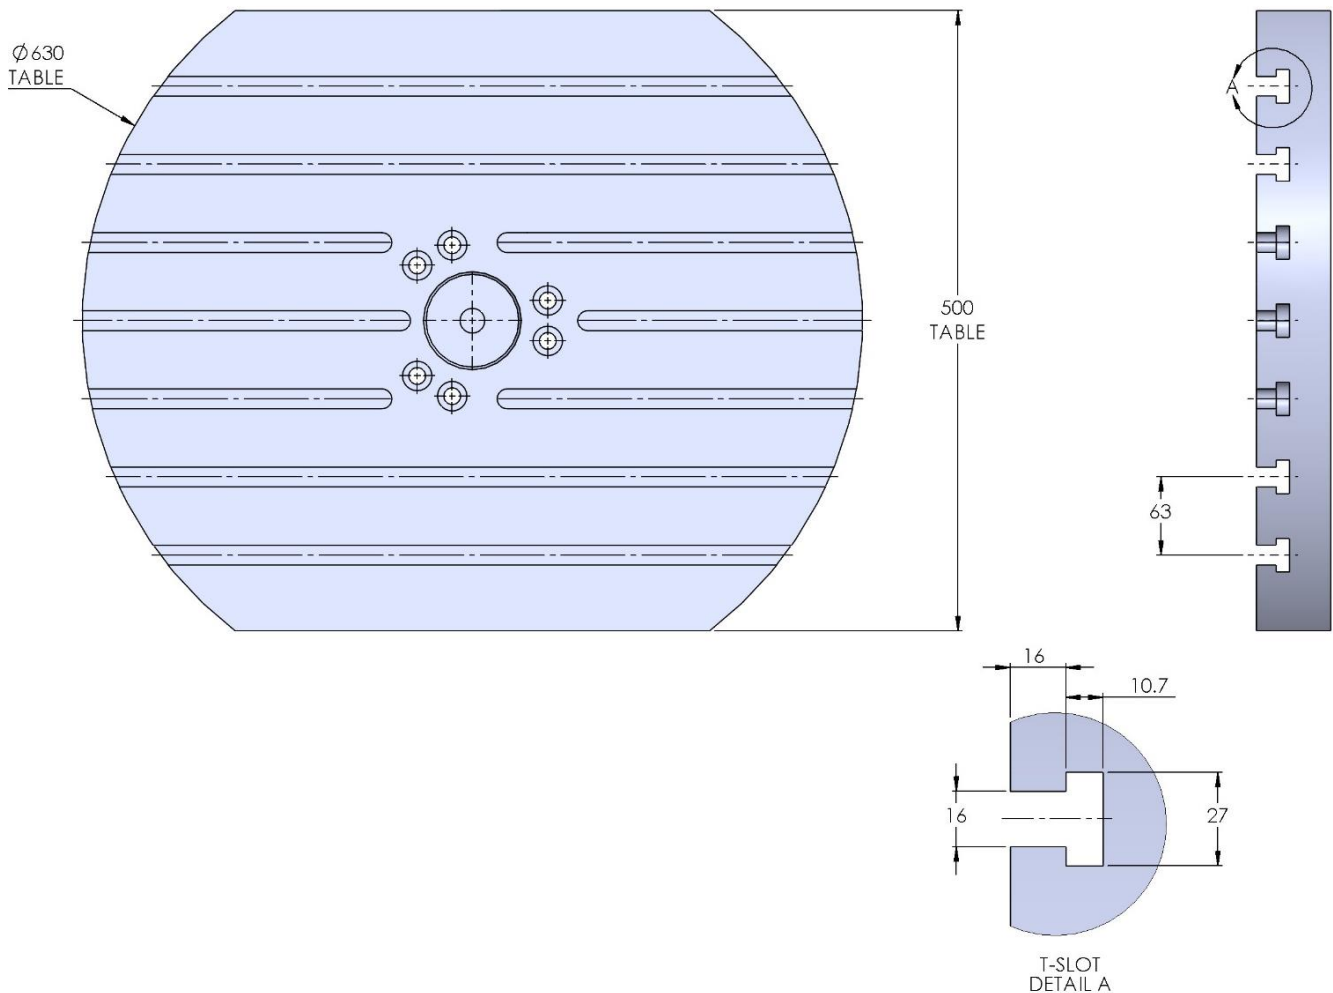

Aluminum Available upon request

58846 Steel

69405 100MM Vise Ball-Lock® Base

UMC750 (PRE-2017 MODELS)

UMC750 Pre-2017

Table Specifications

- Table Travel (X, Y, Z): 762, 508 & 508mm
- Table Dimensions (DIA x W): 630 X 500mm
- Maximum Weight on Table: 300 Kgf
- T-Slot Width: .630" (16.00mm)
- T-Slot Center Distance: 2.48" (63mm)