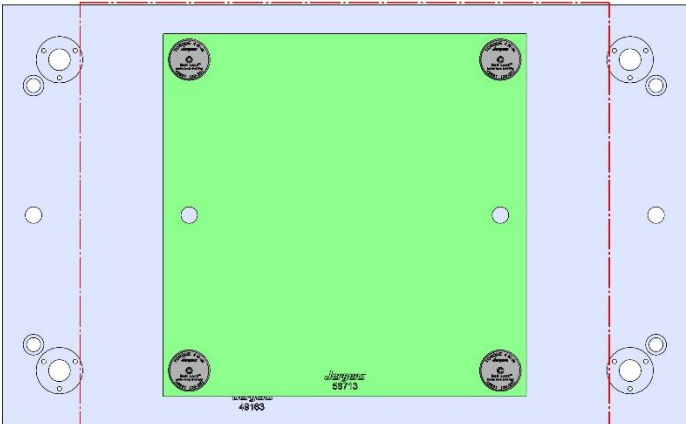

58711 Aluminum

Steel Available upon request

58713 Aluminum

58813 Steel