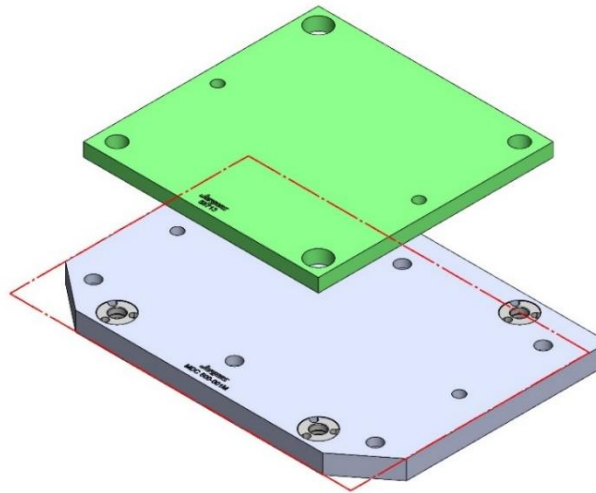

MACHINE TABLES- come in various sizes, t-slot sizes, number of t-slots and also drilled & tapped configurations.

SUBPLATES- can be made to suit your needs in addressing your manufacturing quick-change requirements.

58801 Steel

DT-2-003M(continued)

DT-2

711 X 381 X 28 MM

DT-2-003M

58719 Aluminum

Steel Available upon request

69405 100MM Vise Ball-Lock® Base

MDC-500

MDC-500

Table Specifications

- Table Travel (X, Y, Z): 508, 356 & 508mm
- Table Dimensions (L x W): 508 X 324mm
- Maximum Weight on Table: 318 Kgf
- T-Slot Width: .56" (14mm)
- T-Slot Center Distance: 4.92" (125mm)

T-SLOT
DETAIL
A

MDC-500

MDC500-001M

508 X 356 X 28 MM

MDC500-001M

58713 Aluminum

58813 Steel

MDC-500