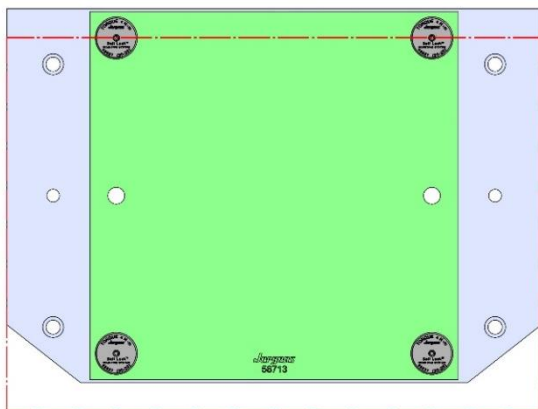

MACHINE TABLES- come in various sizes, t-slot sizes, number of t-slots and also drilled & tapped configurations.

SUBPLATES- can be made to suit your needs in addressing your manufacturing quick-change requirements.

69406 (152MM VISE BALL-LOCK® BASE)

69496 (152MM SHORT- VISE BALL-LOCK® BASE)

Table Specifications

- Table Travel (X, Y, Z): 508, 406 & 394mm
- Table Dimensions (L x W): 660 X 381mm
- Maximum Weight on Table: 113 Kg
- T-Slot Width: .626" TO .630" (15.90mm TO 16.00mm)
- T-Slot Center Distance: 4.92" (125mm)

MDC-500

508 X 356 X 28 MM

MDC500-003M

58706 Aluminum

58706 Aluminum

58711 Aluminum

Steel Available upon request

58713 Aluminum

58813 Steel

69405 100MM Vise Ball-Lock® Base

MDC-500

MDC500-003M (continued)

508 X 356 X 28 MM

MDC500-003M

69406 150MM Vise Ball-Lock® Base

TM-1