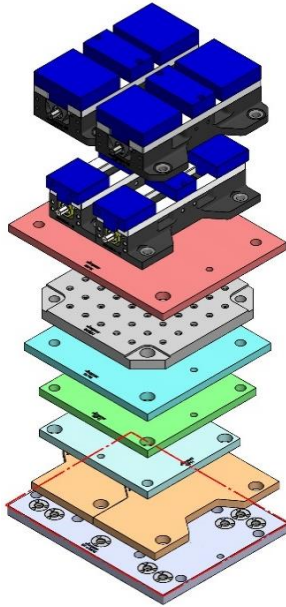

Ball-Lock® Selection Guide

How To Use This Guide

1. Review the “How the Ball-Lock® Mounting System works” section for an overview of the system and components.
2. Select a specific Machine tool model and subplate.
 - a. The opening machine model page includes the machine table specifications used for that machine.
 - b. The following page/pages contain specific subplates designed for that machine model and table specifications.
 - c. Each subplate page lists the color coded fixture plate that will fit the subplate. Each machine may have one or more subplate/fixture plate combinations.
 - d. Use the “fixture plate examples” contained in the guide to help select a fixture plate for typical applications. Fixture plate are color coded to assist in using the example when selecting it for a specific machine.
3. Use the “Subplate and Quote Form” to assist in selecting the required subplate mounting components.
 - a. This form lists the required mounting hardware for each subplate you select.
 - b. You can fill in the number of subplates into the form for reference.
 - c. The mounting hardware listed is for one subplate. When requesting a quote or ordering more than one subplate, the total components required must be increased accordingly.
4. Use the “Fixture Plate and Vise Quote Form” to assist in selecting the required fixture plates and Ball-lock® shanks required for mounting.
 - a. This form lists the ball lock® shanks, part number and quantity required for each fixture plate selected.

DT-1

508 X 381 X 28 MM

DT-1-005M

58711 Aluminum

Steel Available upon request

58713 Aluminum

58813 Steel

58715 Aluminum

58815 Steel

58719 Aluminum

Steel Available upon request

DT-1-005M (CONTINUED)

DT-1

508 X 381 X 28 MM

DT-1-005M

58801 Steel

69405 100MM Vise Ball-Lock® Base

DT-1-006M

DT-1

508 X 381 X 28 MM

DT-1-006M

58706 Aluminum

58806 Steel

58711 Aluminum