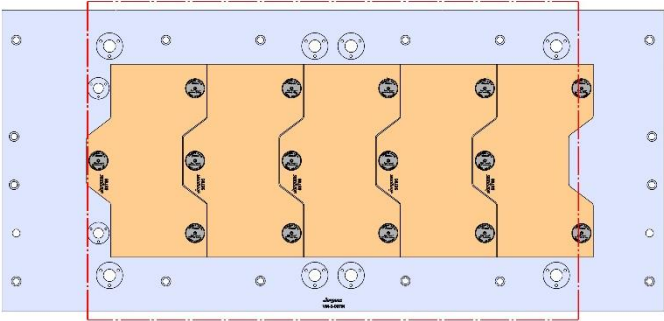

58706 Aluminum

58806 Steel