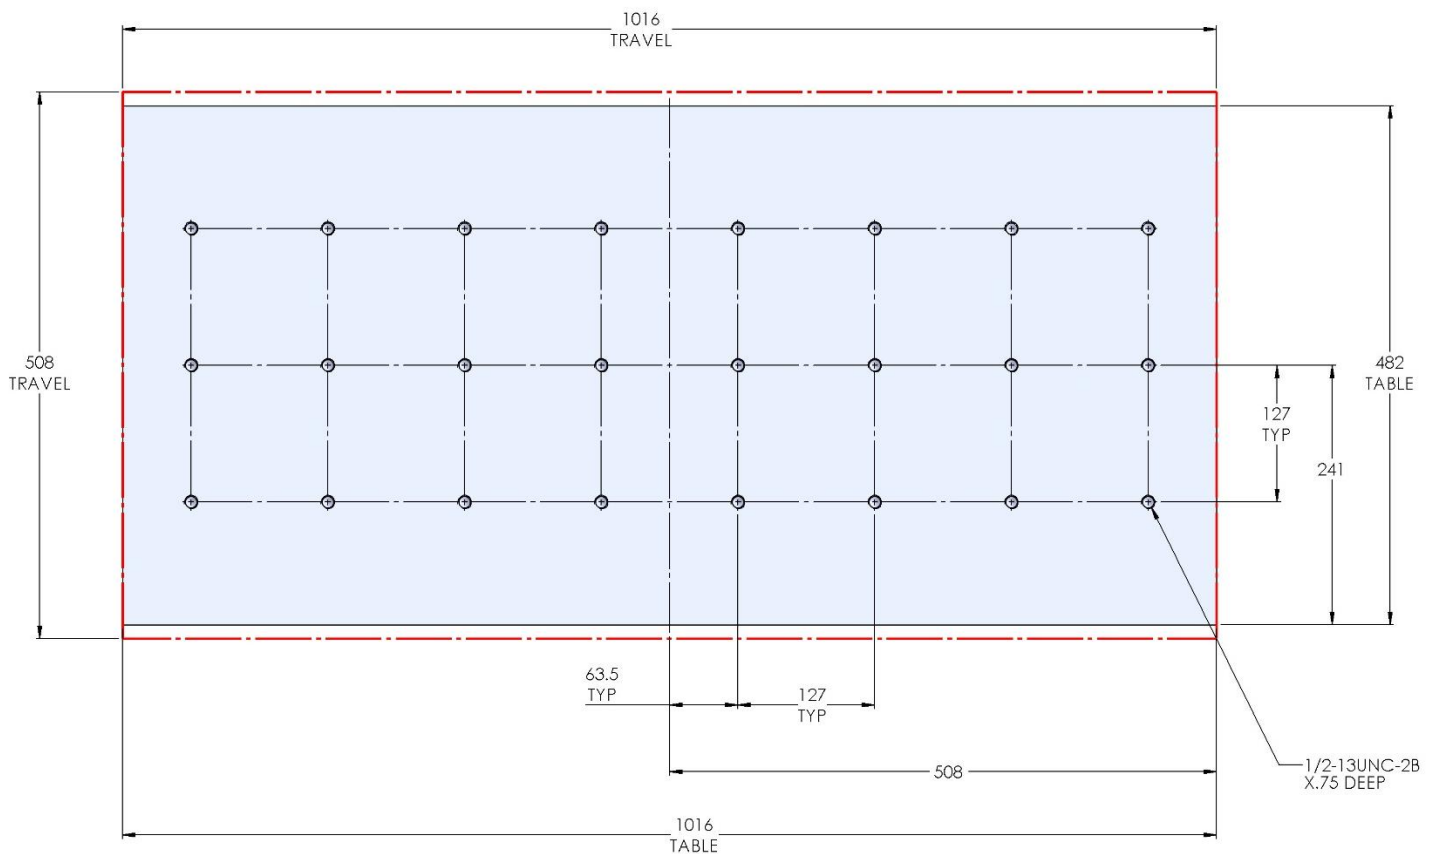

Aluminum Available upon request

69405 100MM Vise Ball-Lock® Base

VF-3APC

VF-3APC

Table Specifications

- Table Travel (X, Y, Z): 1016, 508 & 635mm
- Table Dimensions (L x W): 1016 X 482mm
- Maximum Weight on Table: 453 Kgf
- Tapped Pallet (INCH) 1/2-13