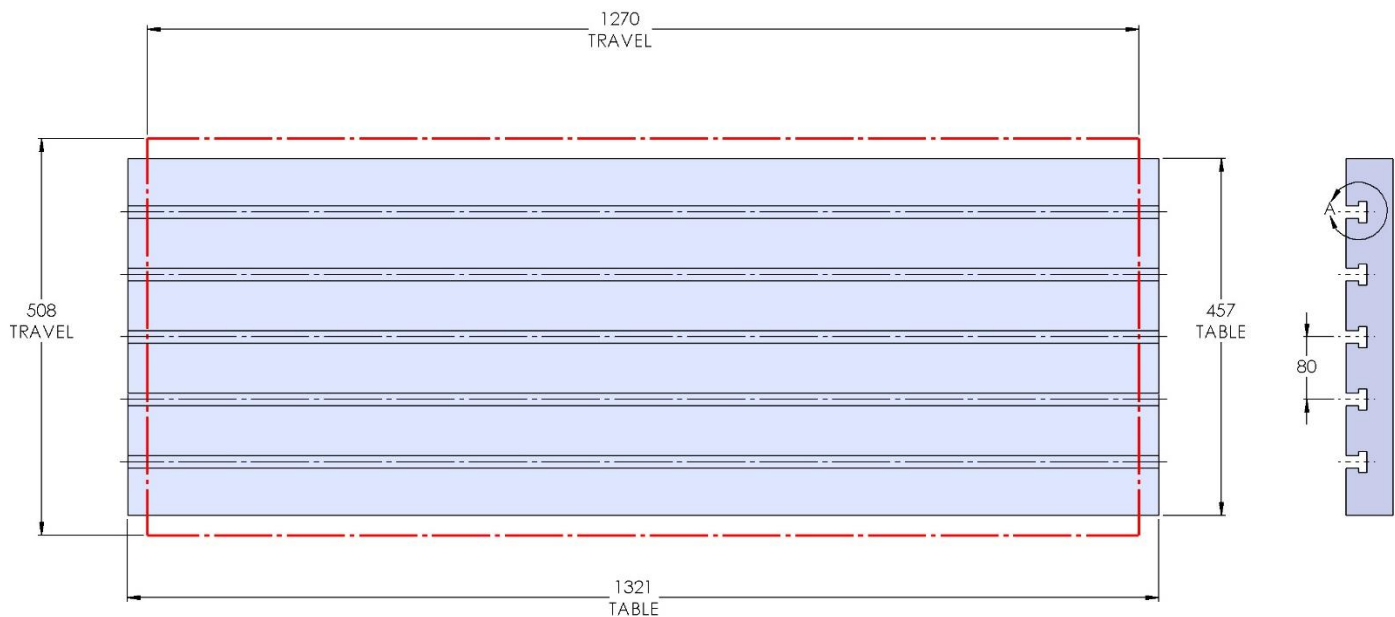

VF-4, VF-4SS

VF-4, VF-4SS

Table Specifications

- Table Travel (X, Y, Z): 1270, 508 & 635mm
- Table Dimensions (L x W): 1321 X 457mm
- Maximum Weight on Table: 1588 Kgf
- T-Slot Width: .630" (16.00mm)
- T-Slot Center Distance: 3.15" (80mm)