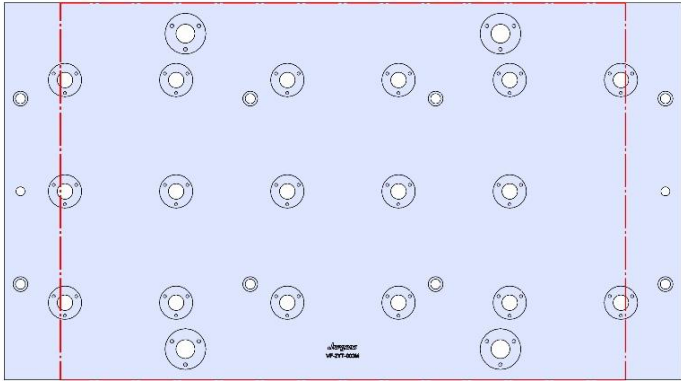

58719 Aluminum

Steel Available upon request

58727 Aluminum

58827 Steel

69406 150MM Vise Ball-Lock® Base

VF-2YT-003M

VF-2YT

914 X 508 X 32 MM