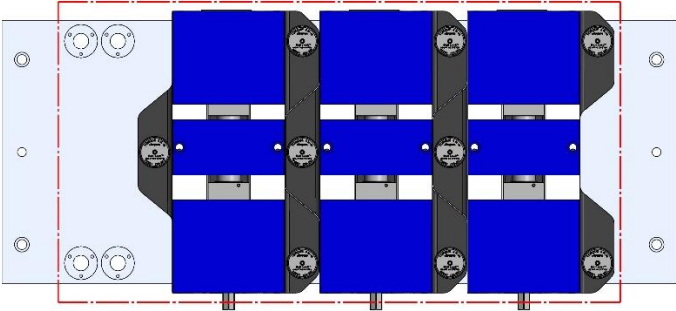

914 X 406 X 28 MM

VF-2-002M

58801 Steel

58719 Aluminum

Steel Available upon request

69496 (SHORT) 150MM Vise Ball-Lock® Base

VF-2-003M

VF-2, VF-2SS