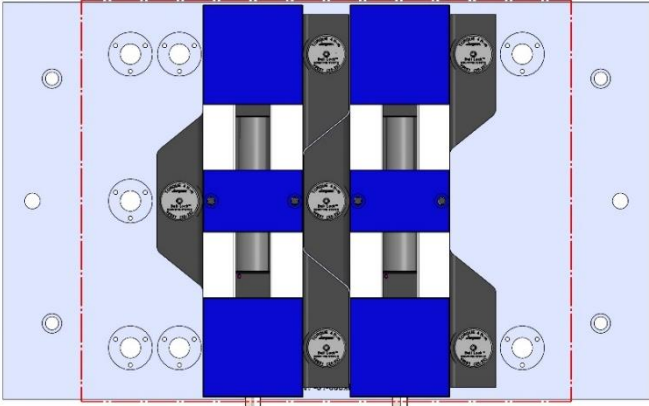

VF-1

660 X 406 X 28 MM

VF-1-003M

58719 Aluminum

Steel Available upon request

69405 100MM Vise Ball-Lock® Base

69496 (SHORT) 150MM Vise Ball-Lock® Base

VF-1YT