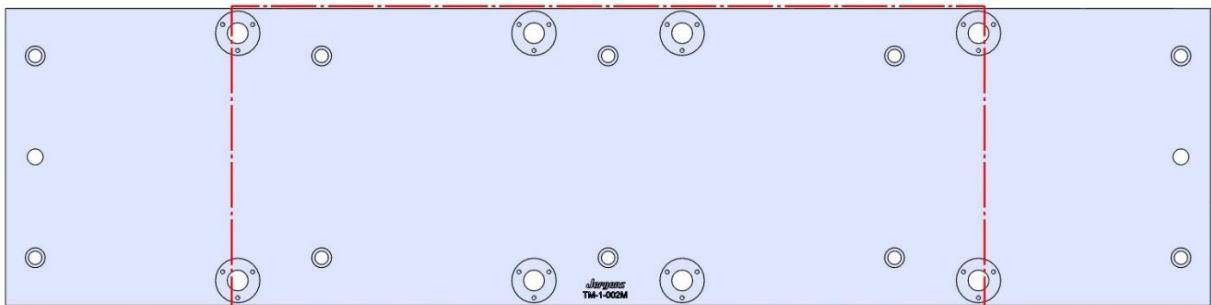

1063 X 305 X 32 MM

TM-1-002M