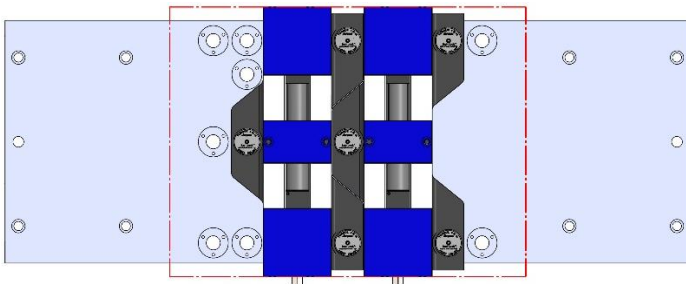

MINI-MILL2, SUPER MINIMILL2

1016 X 356 X 32 MM

MM-2-008M

58801 Steel

58719 Aluminum

Steel Available upon request

69405 100MM Vise Ball-Lock® Base

69496 (SHORT) 150MM Vise Ball-Lock® Base