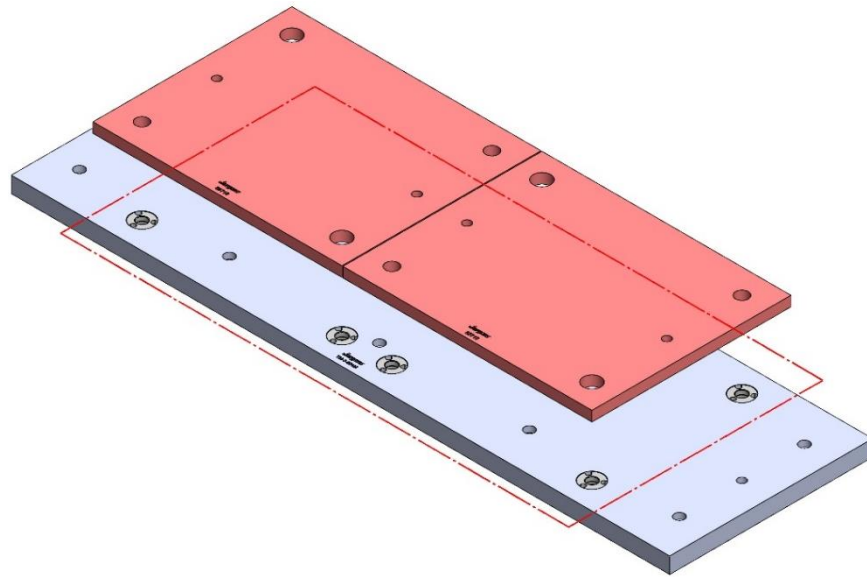

TM-3

TM-3-001M

1317 X 406 X 32 MM