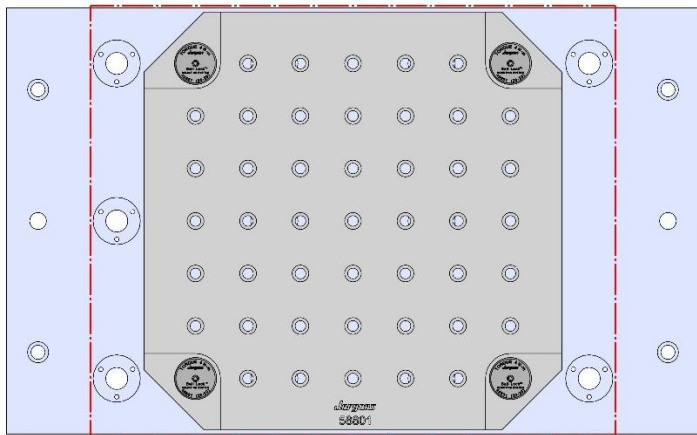

58801 Steel