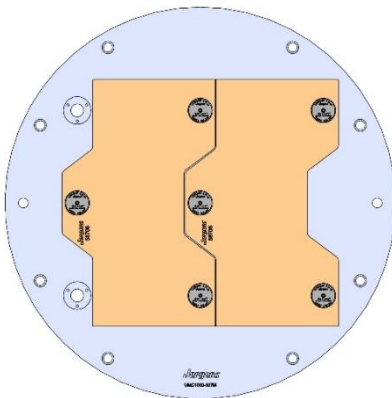

69496(SHORT) 150MM Vise Ball-Lock® Base

UMC1000-007M

UMC1000

635 DIA X 32 MM

UMC1000-007M

58706 Aluminum

58806 Steel

58713 Aluminum