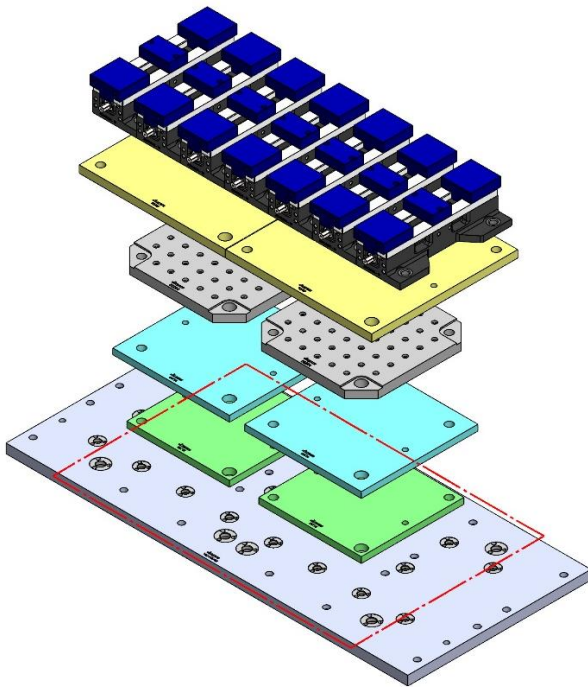

VM-3-004M

VM-3