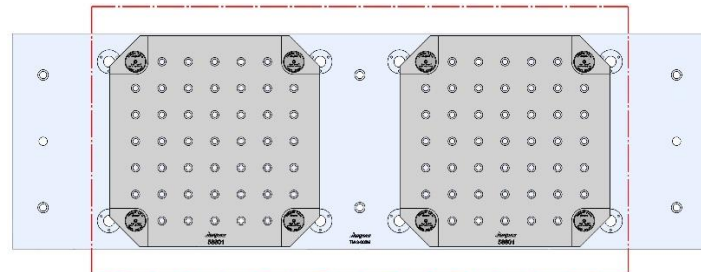

58801 Steel