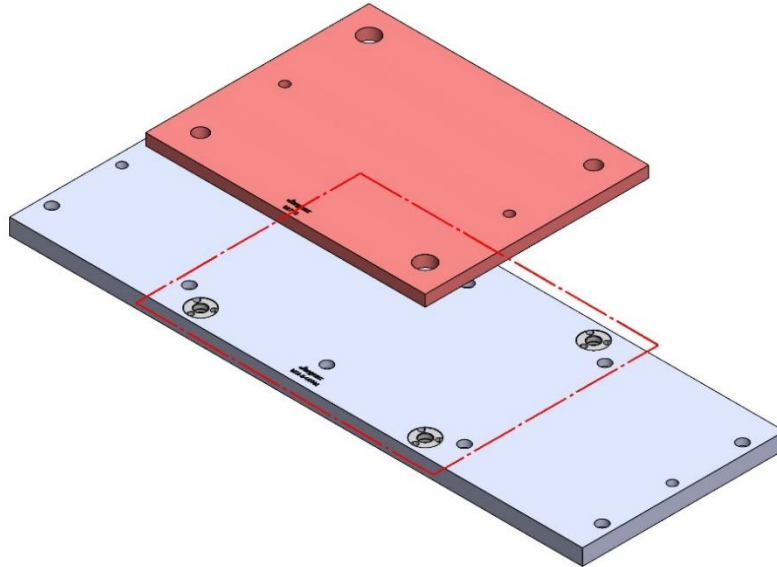

58801 Steel

58719 Aluminum

Steel Available upon request

69405 100MM Vise Ball-Lock® Base

69496 (SHORT) 150MM Vise Ball-Lock® Base

MM-2-005M

MINI-MILL2, SUPER MINIMILL2

1016 X 356 X 28 MM