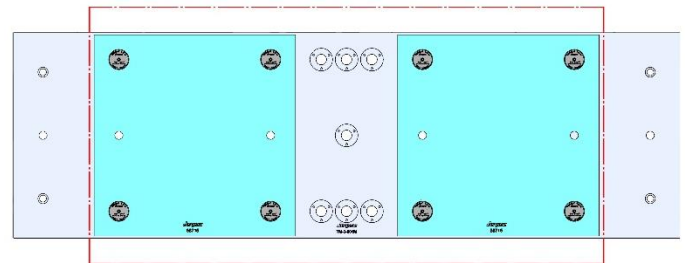

58715 Aluminum

58815 Steel