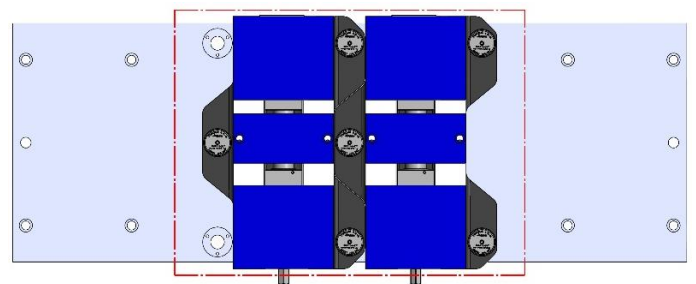

MINI-MILL2, SUPER MINIMILL2

1016 X 356 X 32 MM

MM-2-008M

58801 Steel

58719 Aluminum

Steel Available upon request

69405 100MM Vise Ball-Lock® Base

69496 (SHORT) 150MM Vise Ball-Lock® Base