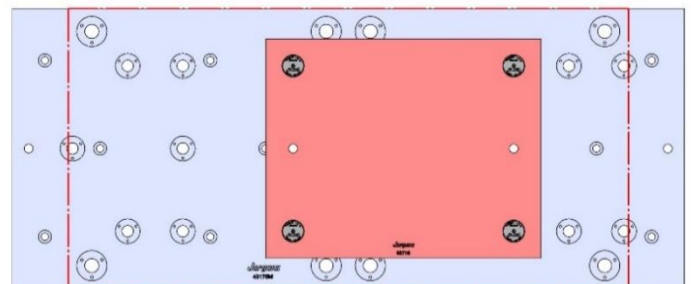

58719 Aluminum

Steel Available upon request