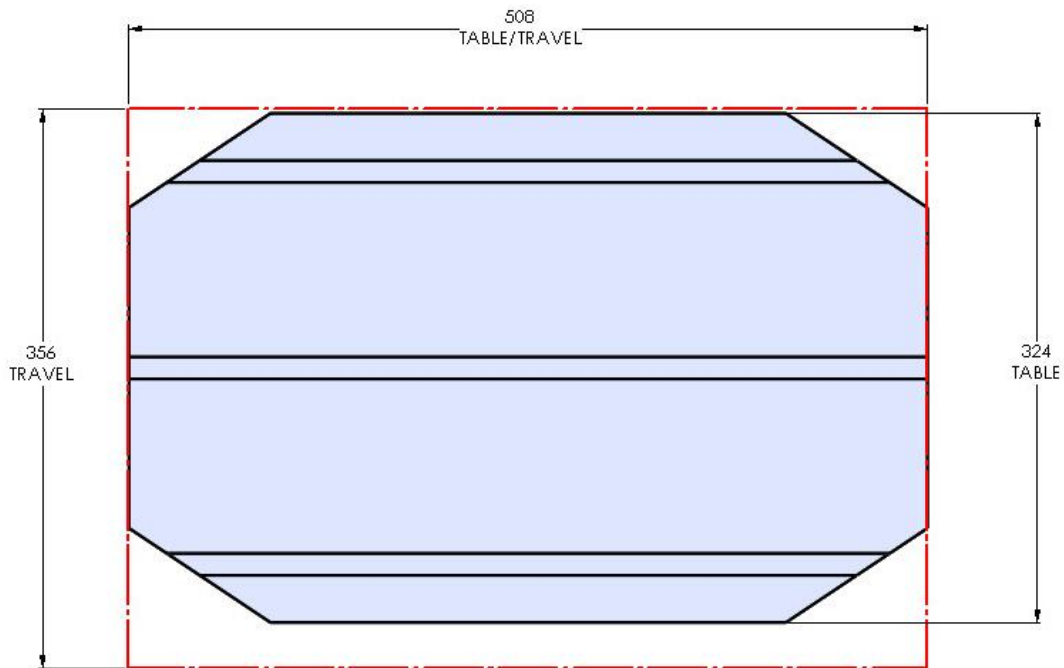

MACHINE TABLES- come in various sizes, t-slot sizes, number of t-slots and also drilled & tapped configurations.

SUBPLATES- can be made to suit your needs in addressing your manufacturing quick-change requirements.

69406 (152MM VISE BALL-LOCK® BASE)

69496 (152MM SHORT- VISE BALL-LOCK® BASE)

Table Specifications

- Table Travel (X, Y, Z): 508, 406 & 394mm
- Table Dimensions (L x W): 660 X 381mm
- Maximum Weight on Table: 113 Kg
- T-Slot Width: .626" TO .630" (15.90mm TO 16.00mm)
- T-Slot Center Distance: 4.92" (125mm)

MDC-500

MDC-500

Table Specifications

- Table Travel (X, Y, Z): 508, 356 & 508mm
- Table Dimensions (L x W): 508 X 324mm
- Maximum Weight on Table: 318 Kgf
- T-Slot Width: .56" (14mm)
- T-Slot Center Distance: 4.92" (125mm)