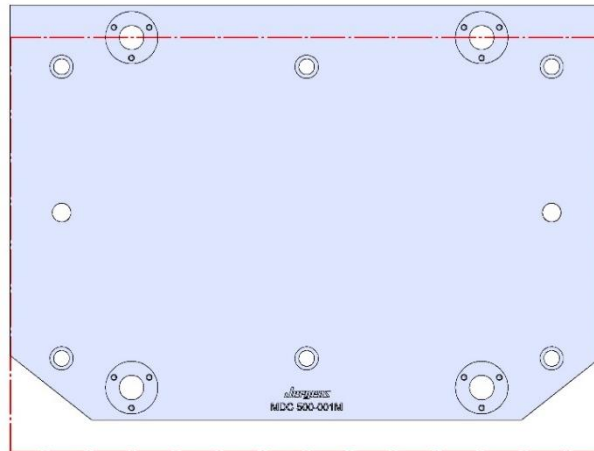

MDC500-001M