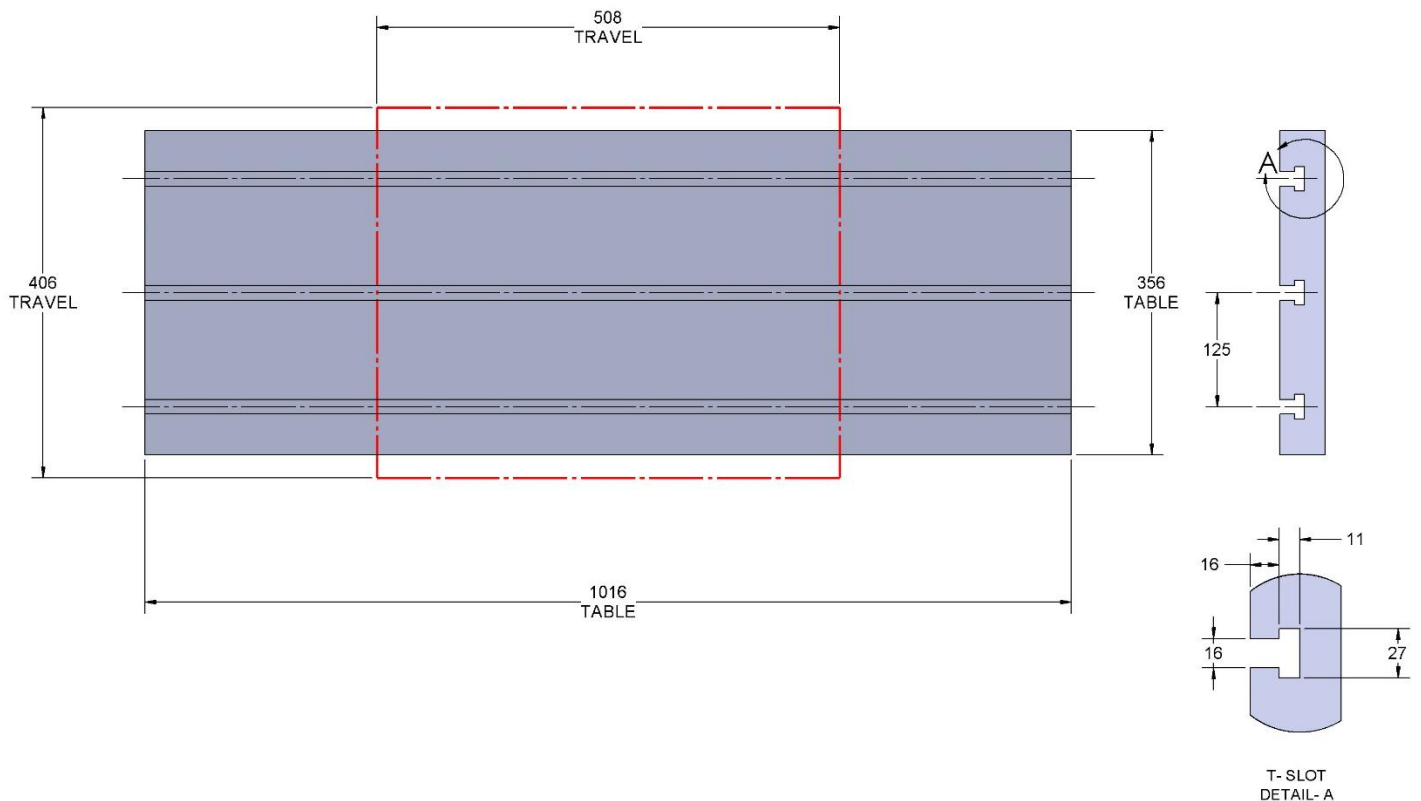

MDC-500

MDC-500

Table Specifications

- Table Travel (X, Y, Z): 508, 356 & 508mm
- Table Dimensions (L x W): 508 X 324mm
- Maximum Weight on Table: 318 Kgf
- T-Slot Width: .56" (14mm)
- T-Slot Center Distance: 4.92" (125mm)

TM-1

Table Specifications

- Table Travel (X, Y, Z): 762, 305 & 406mm
- Table Dimensions (L x W): 1213 X 267mm
- Maximum Weight on Table: 454 Kgf
- T-Slot Width: .626" TO .630" (15.90mm TO 16.00mm)
- T-Slot Center Distance: 4.00" (102mm)

1063 X 305 X 32 MM

TM-1-003M

58711 Aluminum

Steel Available upon request

TM-2

TM-2

Table Specifications

- Table Travel (X, Y, Z): 1016, 406 & 406mm
- Table Dimensions (L x W): 1467 X 267mm
- Maximum Weight on Table: 454 Kgf
- T-Slot Width: .626" TO .630" (15.90mm TO 16.00mm)
- T-Slot Center Distance: 4.00" (102mm)

730 X 305 X 28 MM

49161M

58711 Aluminum

Steel Available upon request

MINI-MILL2, SUPER MINIMILL2

MINI-MILL2, SUPER MINIMILL2

Table Specifications

- Table Travel (X, Y, Z): 508, 406 & 356mm
- Table Dimensions (L x W): 1016 X 356mm
- Maximum Weight on Table: 227 Kgf
- T-Slot Width: .630" (16.00mm)
- T-Slot Center Distance: 4.92" (125mm)