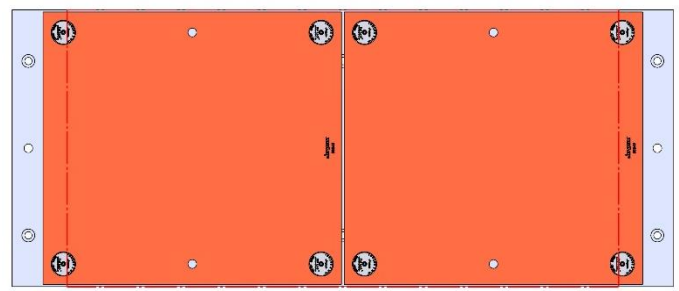

Aluminum Available upon request

58845 Steel