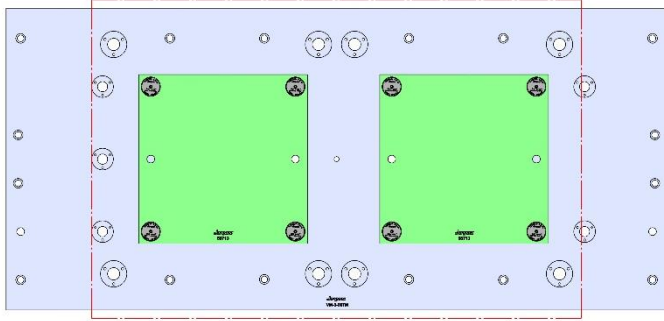

58713 Aluminum

58813 Steel