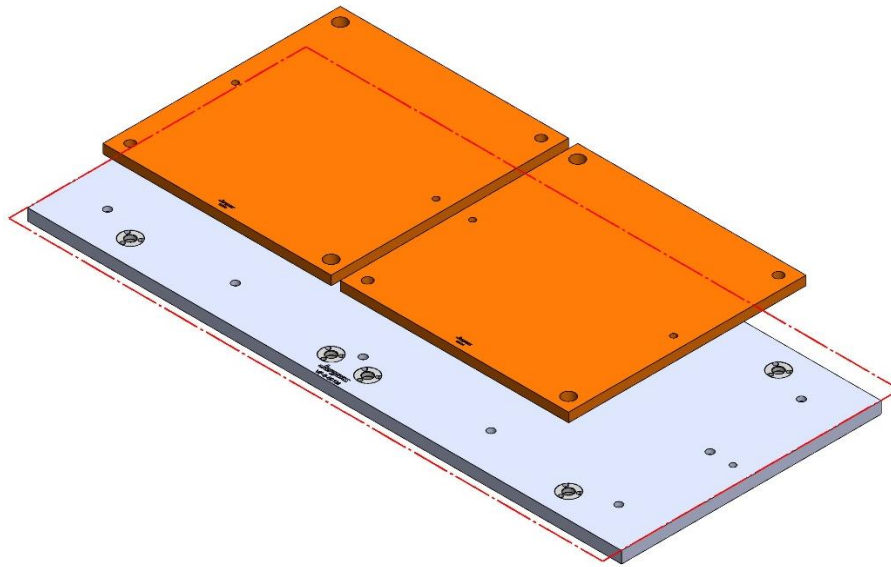

VF-6-001M

VF-6

1626 X 711 X 35 MM