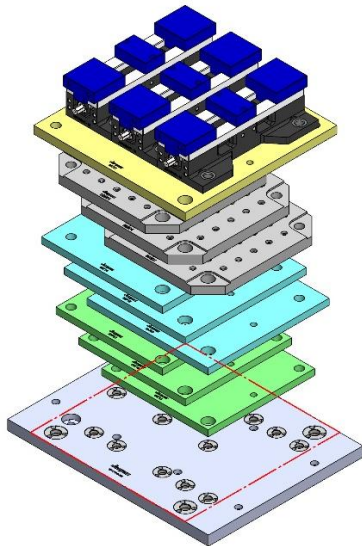

VF-1YT-002M

58719 Aluminum

Steel Available upon request

58727 Aluminum

58827 Steel

69406 150MM Vise Ball-Lock® Base

VF-1YT-003M

VF-1YT