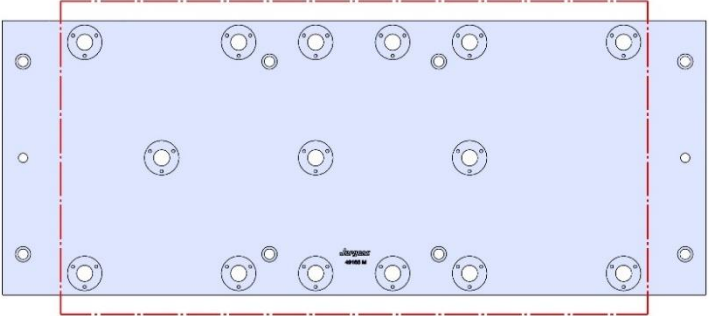

914 X 356 X 28 MM

49166M