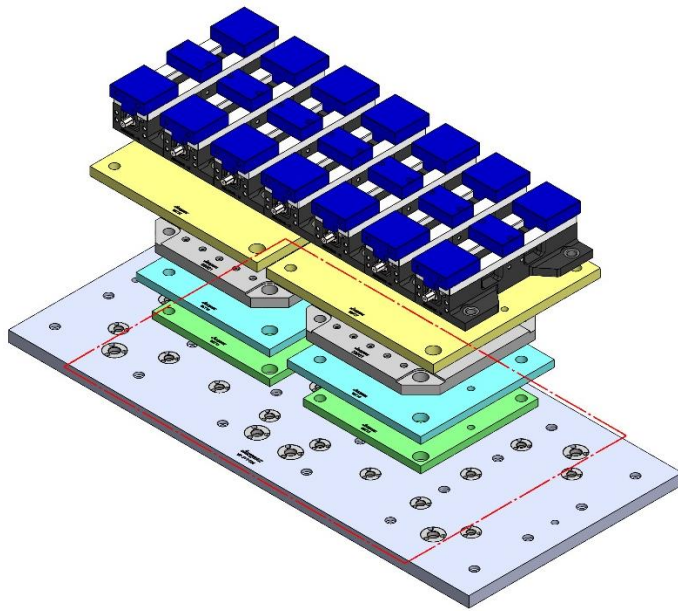

VF-3YT-004M

VF-3YT