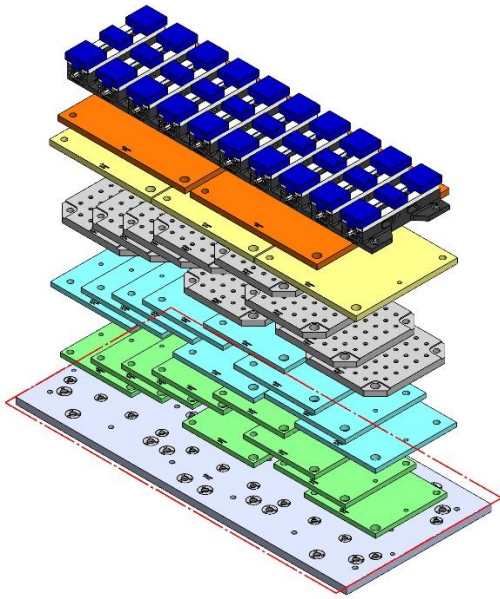

VF-6-005M (continued)

VF-6

1626 X 711 X 35 MM

VF-6-005M

69406 150MM Vise Ball-Lock® Base

VF-6-006M

1626 X 711 X 35 MM

VF-6-006M