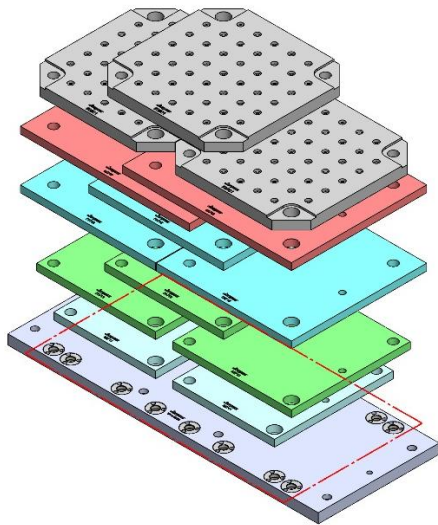

58713 Aluminum **58813 Steel**

58715 Aluminum **58815 Steel**

58719 Aluminum **Steel Available upon request**

58801 Steel

69496 (SHORT) 150MM Vise Ball-Lock® Base

VF-2-001M

VF-2, VF-2SS

914 X 356 X 28 MM