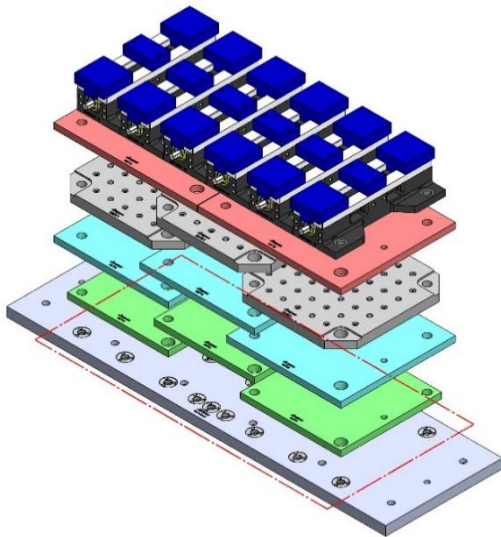

TM-3-004M

TM-3