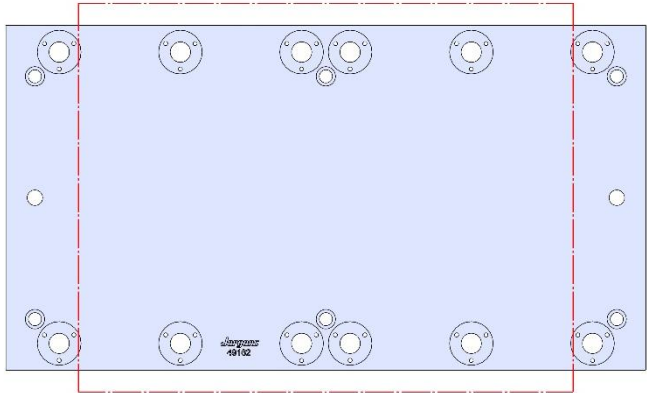

660 X 356 X 28 MM

49162M