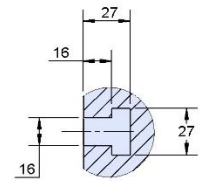

T-SLOT
DETAIL B