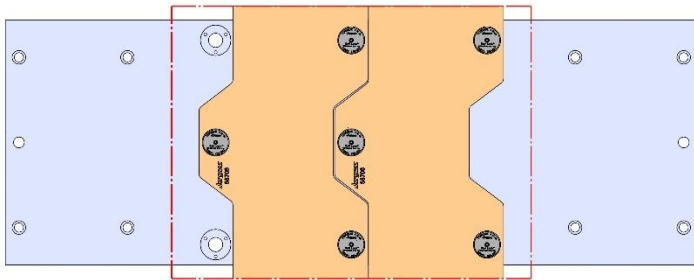

58706 Aluminum

58806 Steel