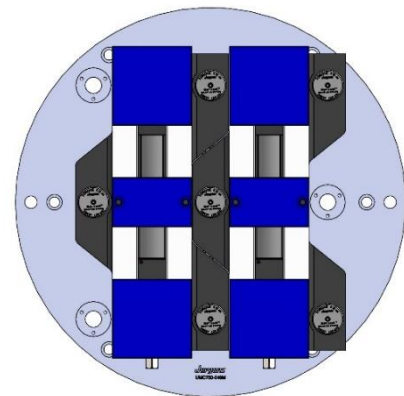

58813 Steel

58715 Aluminum

58815 Steel

58801 Steel

69405 100MM Vise Ball-Lock® Base

UMC750-011M

UMC750 2017-Current

500 DIA X 32 MM