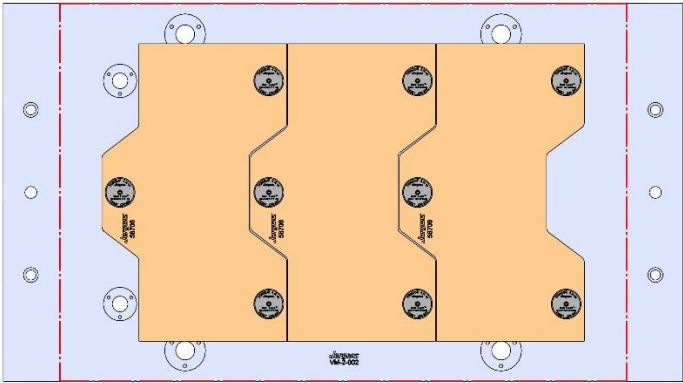

58706 Aluminum

58806 Steel