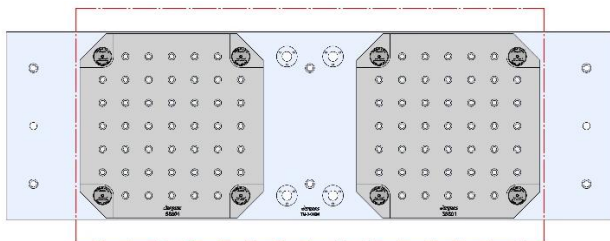

58801 Steel