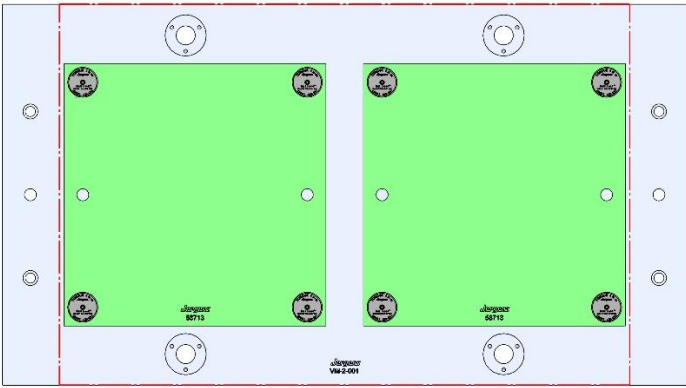

VM-2-001M

VM-2

914 X 508 X 32 MM

VM-2-001M

58713 Aluminum

58813 Steel

58715 Aluminum

58815 Steel