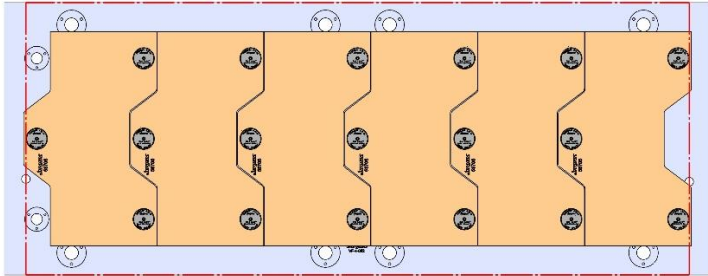

VF-4-001M

69405 100MM Vise Ball-Lock® Base

69406 150MM Vise Ball-Lock® Base

VF-4-002M

VF-4, VF-4SS

1321 X 508 X 32 MM

VF-4-002M

58706 Aluminum