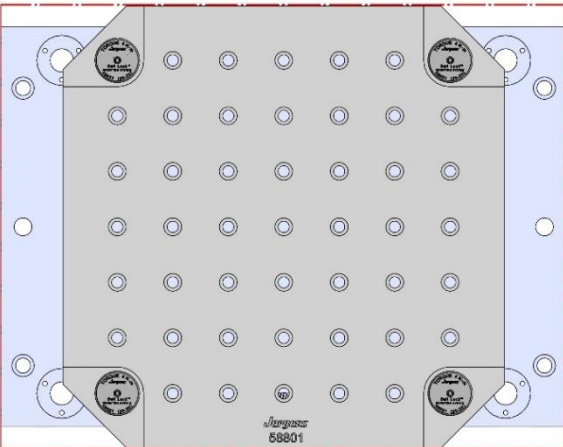

58801 Steel