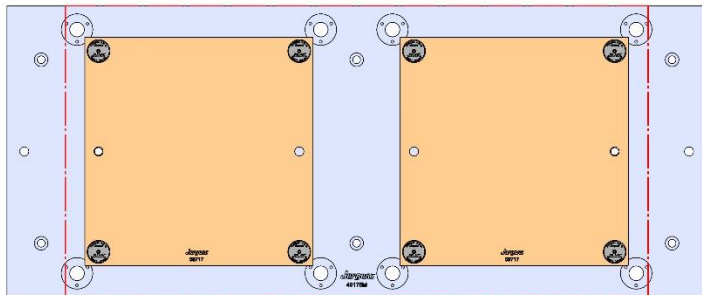

58717 Aluminum