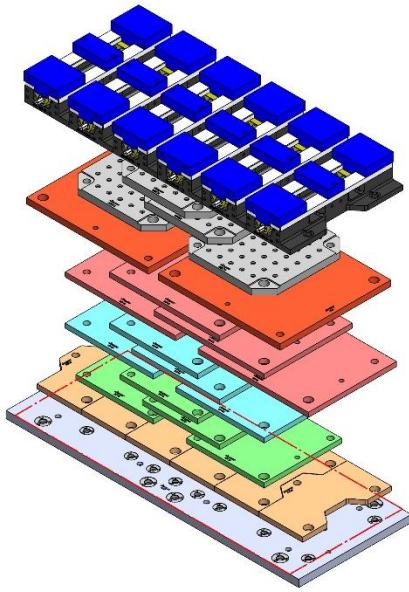

58801 Steel

69406 150MM Vise Ball-Lock® Base

49187M

VF-4, VF-4SS

1321 X 508 X 32 MM

49187M

58706 Aluminum

58806 Steel