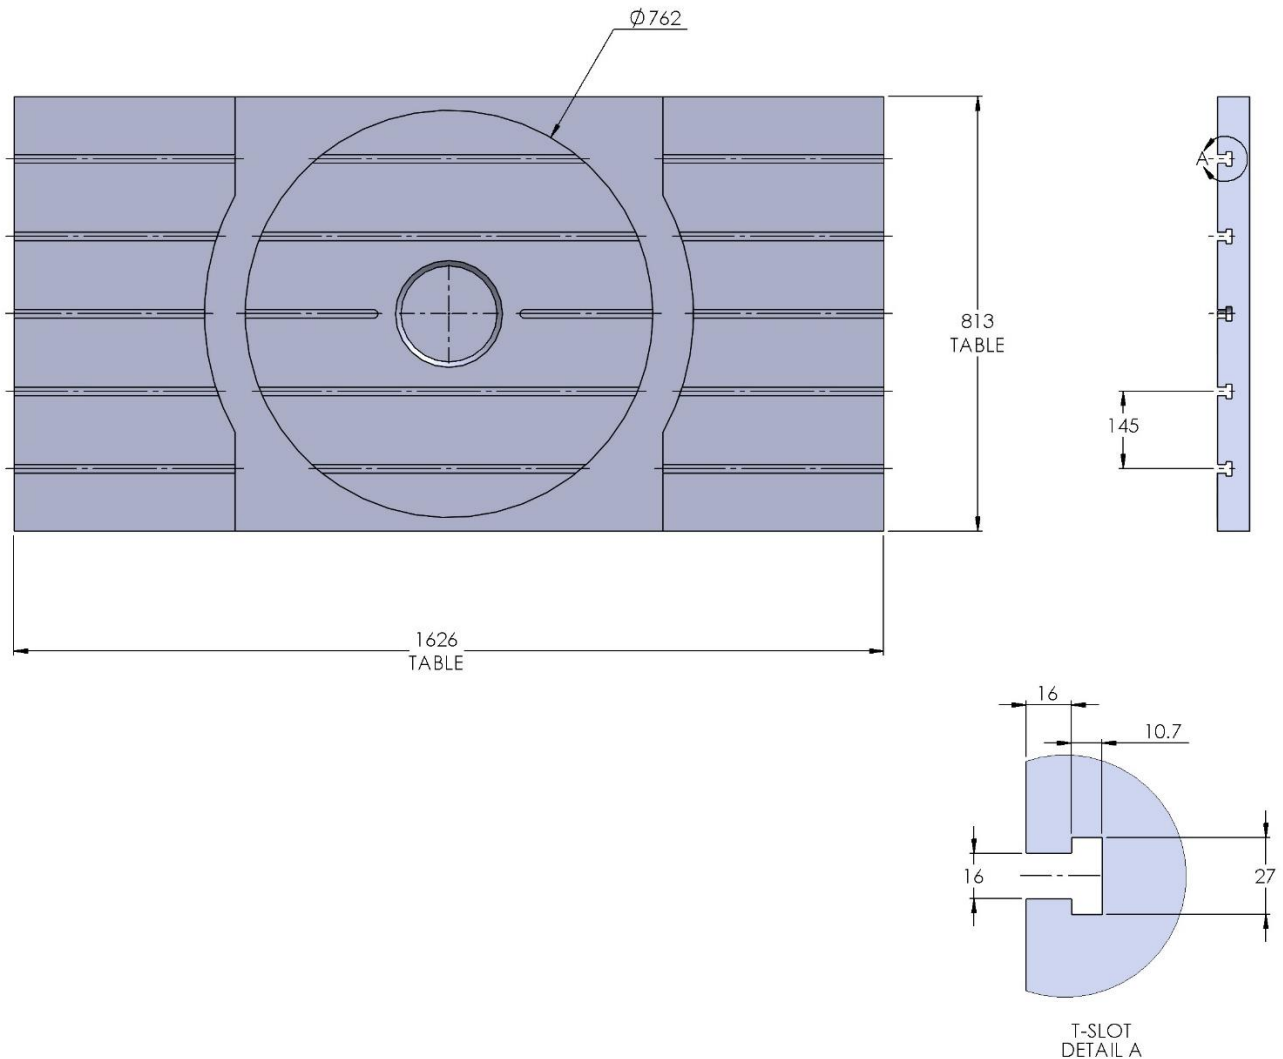

58813 Steel

58715 Aluminum

58815 Steel

58801 Steel

Table Specifications

- Table Travel (X, Y, Z): 1626, 1270 & 762mm
- Rotary Table Dimensions (DIA): 635mm
- Maximum Weight on Table: 4536 Kgf
- Maximum Swing (DIA): 1270mm
- T-Slot Width: .630" (16.00mm)
- T-Slot Center Distance: 5.709" (145mm)