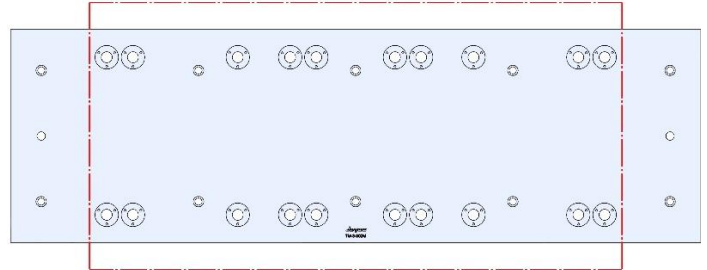

1317 X 406 X 32 MM

TM-3-003M