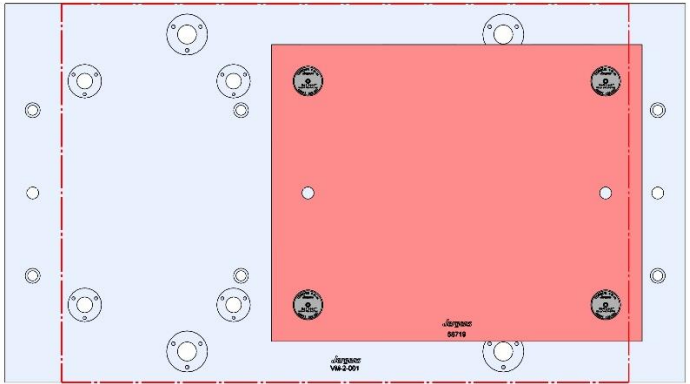

58719 Aluminum

Steel Available upon request