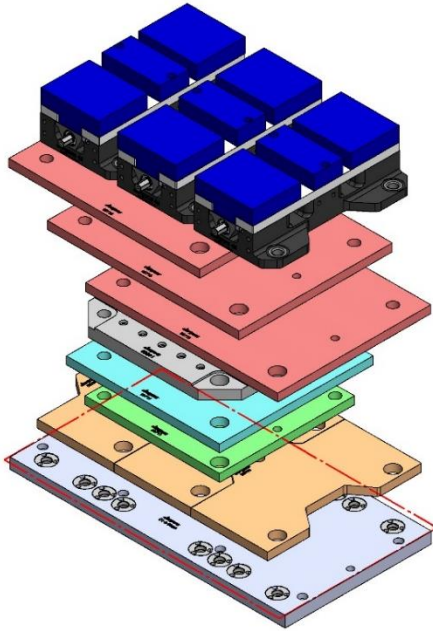

DT-2-002M

DT-2