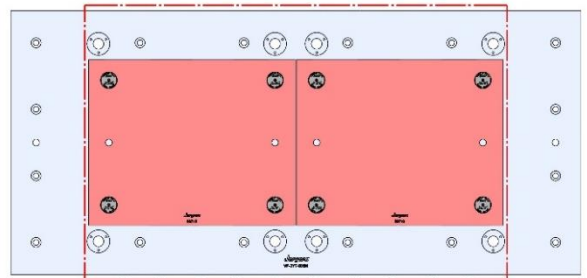

58801 Steel

58719 Aluminum

Steel Available upon request