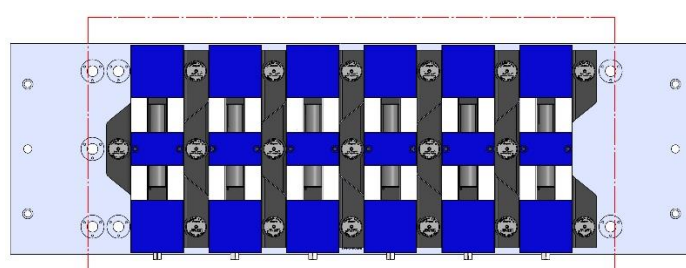

69405 100MM Vise Ball-Lock® Base