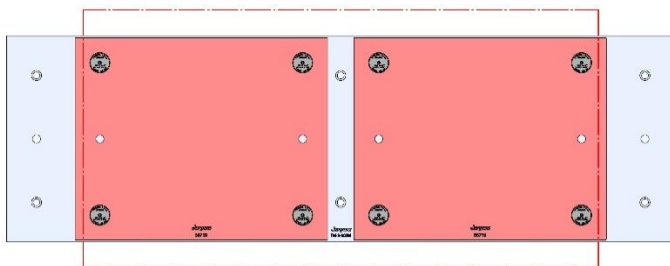

58719 Aluminum

Steel Available upon request