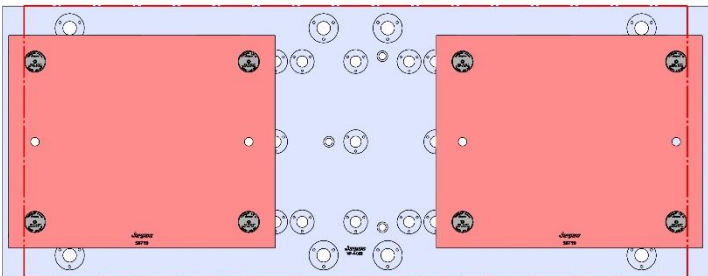

58719 Aluminum

Steel Available upon request