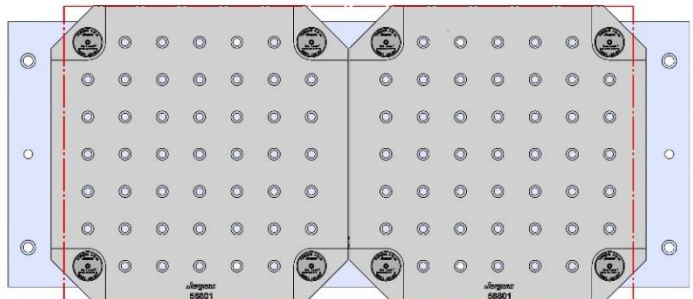

58801 Steel