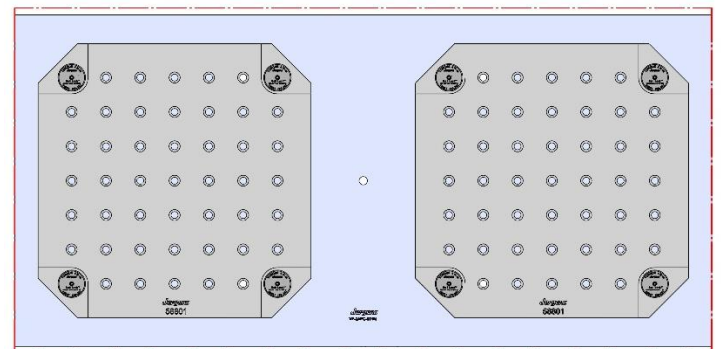

58801 Steel