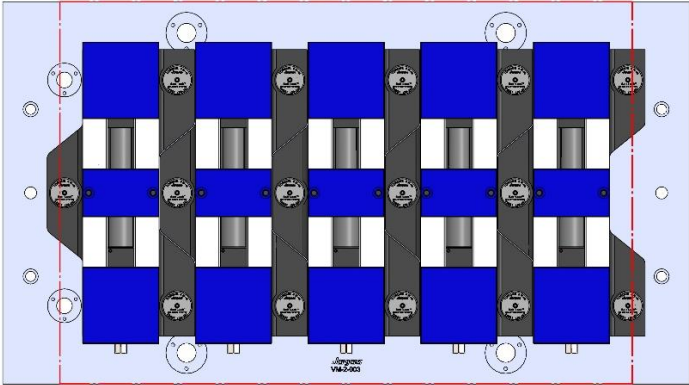

VM-2

914 X 508 X 32 MM

VM-2-003M

69405 100MM Vise Ball-Lock® Base

VM-2-004M

VM-2

914 X 508 X 32 MM

VM-2-004M