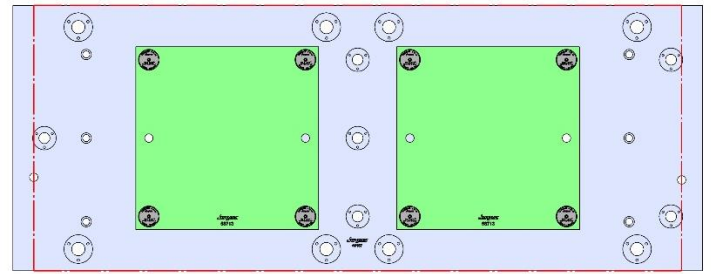

58801 Steel

69406 150MM Vise Ball-Lock® Base

49187M

VF-4, VF-4SS

1321 X 508 X 32 MM

49187M

58706 Aluminum

58806 Steel