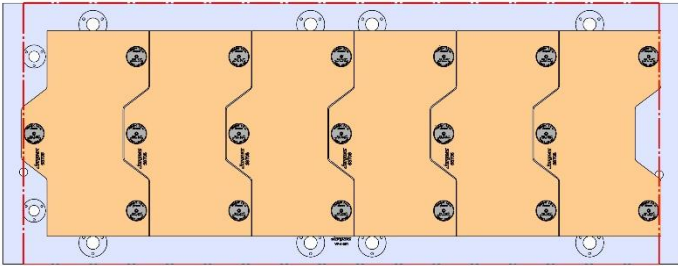

58706 Aluminum

58806 Steel