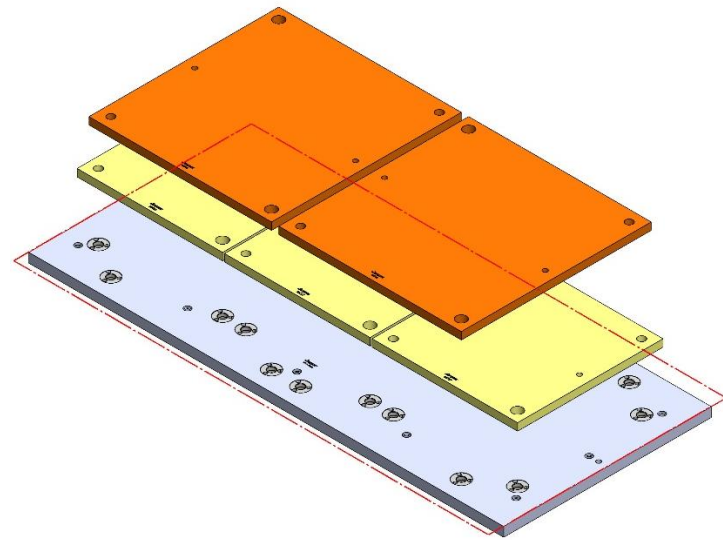

VF-6-002M

VF-6