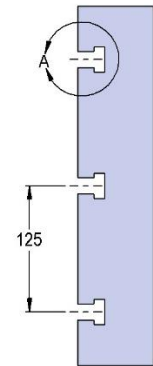

T-SLOT
DETAIL-A