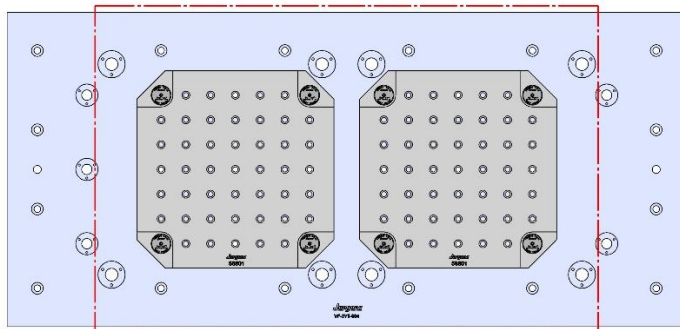

58801 Steel