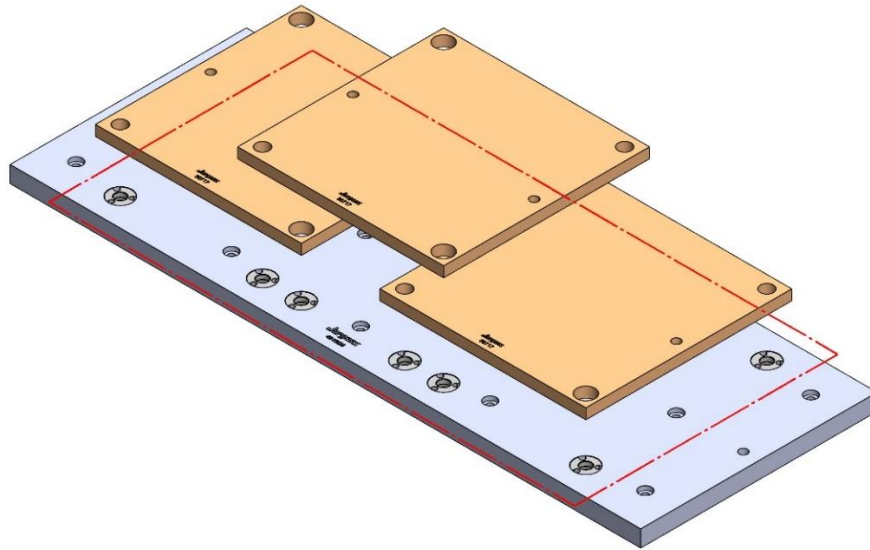

49169M

VF-3,VF-3SS

1219 X 457 X 32 MM