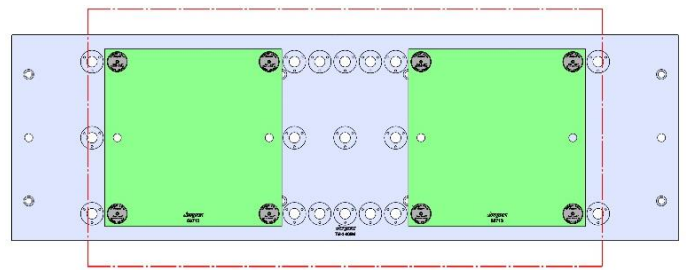

58713 Aluminum

58813 Steel