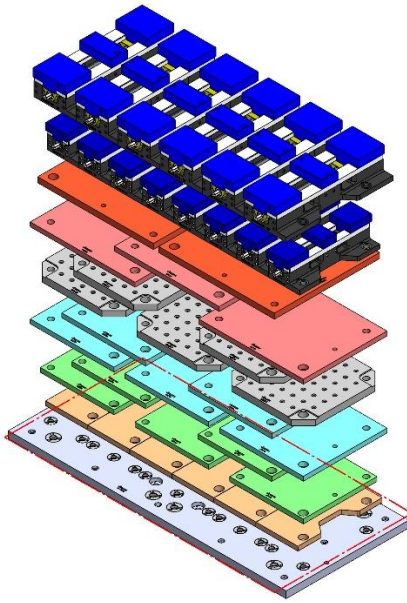

VF-5-001M

VF-5, VF-5SS, VF5/40