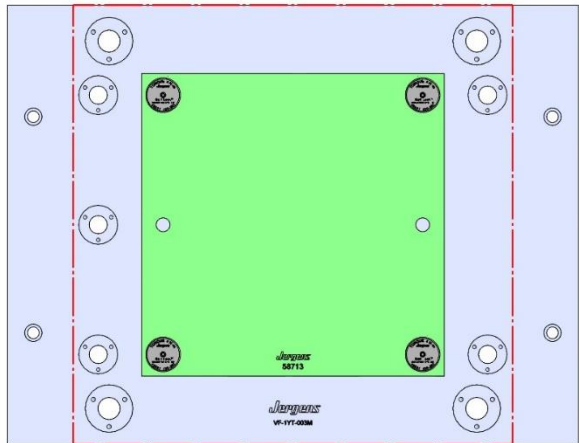

58713 Aluminum

58813 Steel