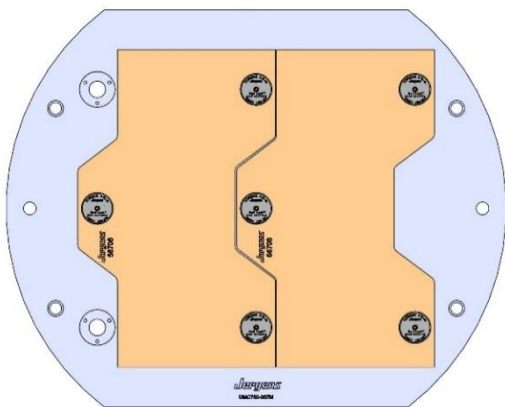

69496(SHORT) 150MM Vise Ball-Lock® Base

UMC750-007M

UMC750 Pre-2017

630 X 500 X 32 MM

UMC750-007M

58706 Aluminum

58806 Steel

58713 Aluminum