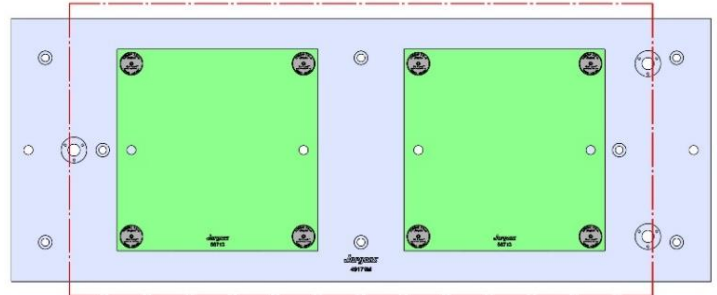

58713 Aluminum

58813 Steel