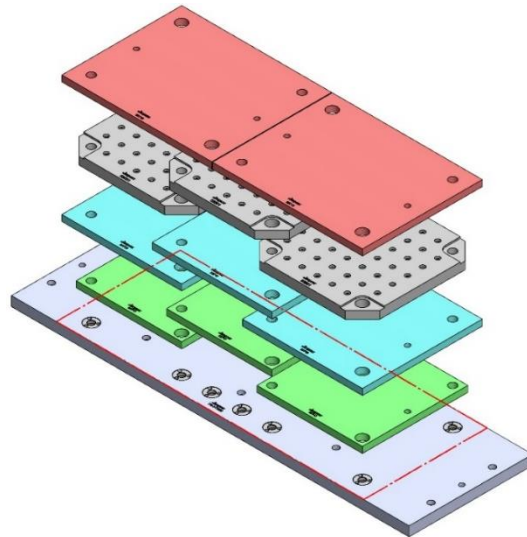

TM-2-002M

TM-2

1317 X 406 X 32 MM