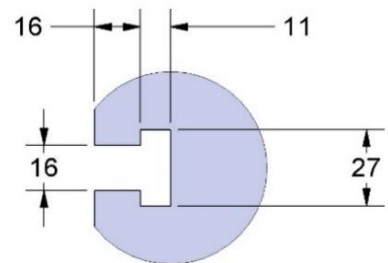

69406 (152MM VISE BALL-LOCK® BASE)

69496 (152MM SHORT- VISE BALL-LOCK® BASE)

Table Specifications

- Table Travel (X, Y, Z): 508, 406 & 394mm
- Table Dimensions (L x W): 660 X 381mm
- Maximum Weight on Table: 113 Kg
- T-Slot Width: .626" TO .630" (15.90mm TO 16.00mm)
- T-Slot Center Distance: 4.92" (125mm)

T SLOT
DETAIL
A

DT-1-001M

DT-1

508 X 381 X 28 MM

DT-1-001M

58719 Aluminum

Steel Available upon request

DT-1-002M