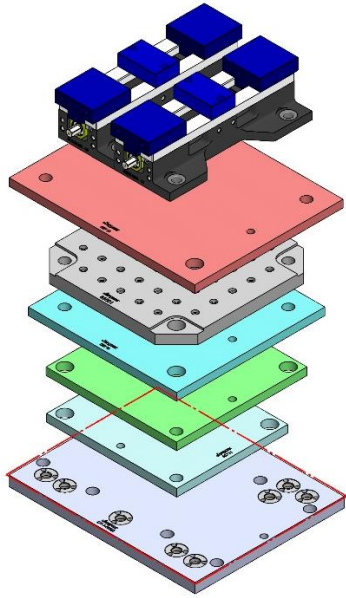

Ball-Lock® Selection Guide

How To Use This Guide

1. Review the “How the Ball-Lock® Mounting System works” section for an overview of the system and components.
2. Select a specific Machine tool model and subplate.
 - a. The opening machine model page includes the machine table specifications used for that machine.
 - b. The following page/pages contain specific subplates designed for that machine model and table specifications.
 - c. Each subplate page lists the color coded fixture plate that will fit the subplate. Each machine may have one or more subplate/fixture plate combinations.
 - d. Use the “fixture plate examples” contained in the guide to help select a fixture plate for typical applications. Fixture plate are color coded to assist in using the example when selecting it for a specific machine.
3. Use the “Subplate and Quote Form” to assist in selecting the required subplate mounting components.
 - a. This form lists the required mounting hardware for each subplate you select.
 - b. You can fill in the number of subplates into the form for reference.
 - c. The mounting hardware listed is for one subplate. When requesting a quote or ordering more than one subplate, the total components required must be increased accordingly.
4. Use the “Fixture Plate and Vise Quote Form” to assist in selecting the required fixture plates and Ball-lock® shanks required for mounting.
 - a. This form lists the ball lock® shanks, part number and quantity required for each fixture plate selected.

DT-1

508 X 381 X 28 MM

DT-1-005M

58711 Aluminum

Steel Available upon request

58713 Aluminum

58813 Steel

58715 Aluminum

58815 Steel

58719 Aluminum

Steel Available upon request

DT-1-005M (CONTINUED)

DT-1

508 X 381 X 28 MM

DT-1-005M

58801 Steel

69405 100MM Vise Ball-Lock® Base

DT-1-006M

DT-1

508 X 381 X 28 MM

DT-1-006M

58706 Aluminum

58806 Steel

58711 Aluminum