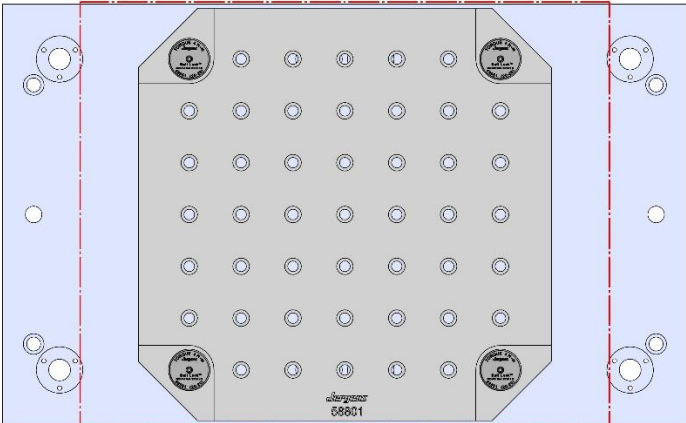

58801 Steel