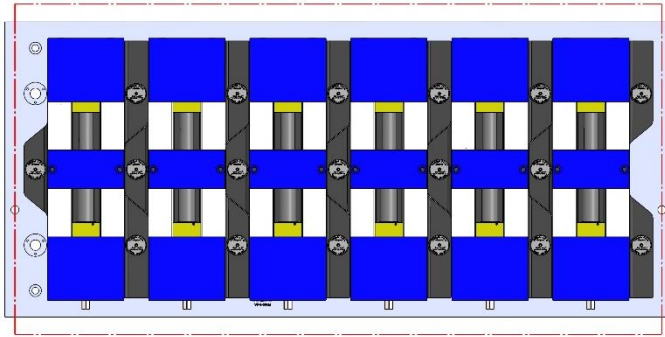

Steel Available upon request

Aluminum Available upon request

58845 Steel

69405 100MM Vise Ball-Lock® Base

69406 150MM Vise Ball-Lock® Base

VF-5-002M

VF-5, VF-5SS, VF5/40

1321 X 660 X 32 MM