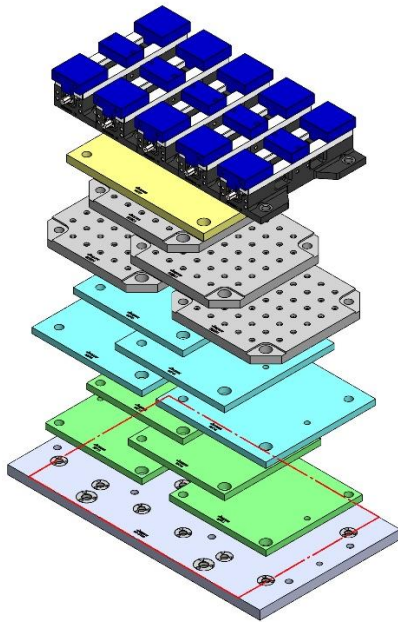

Steel Available upon request

58727 Aluminum

58827 Steel

69406 150MM Vise Ball-Lock® Base

VM-2-003M

VM-3

914 X 508 X 32 MM

VM-2-003M