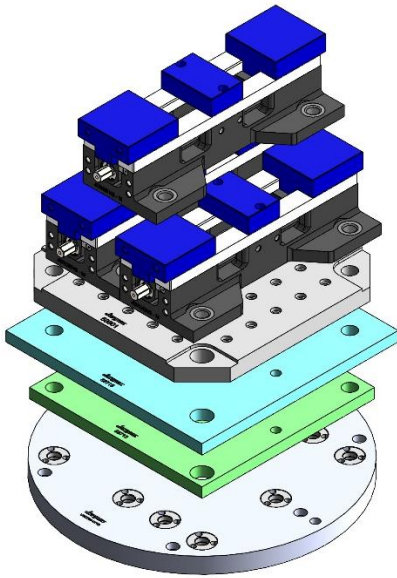

58813 Steel

58715 Aluminum

58815 Steel

58801 Steel

69405 100MM Vise Ball-Lock® Base

UMC750-011M

UMC750 2017-Current

500 DIA X 32 MM