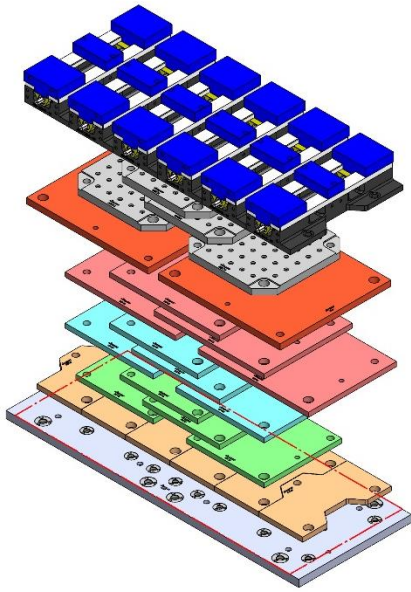

1321 X 508 X 32 MM

49187M

Aluminum Available upon request

58845 Steel

58801 Steel

69406 150MM Vise Ball-Lock® Base

VF-4-001M

VF-4, VF-4SS