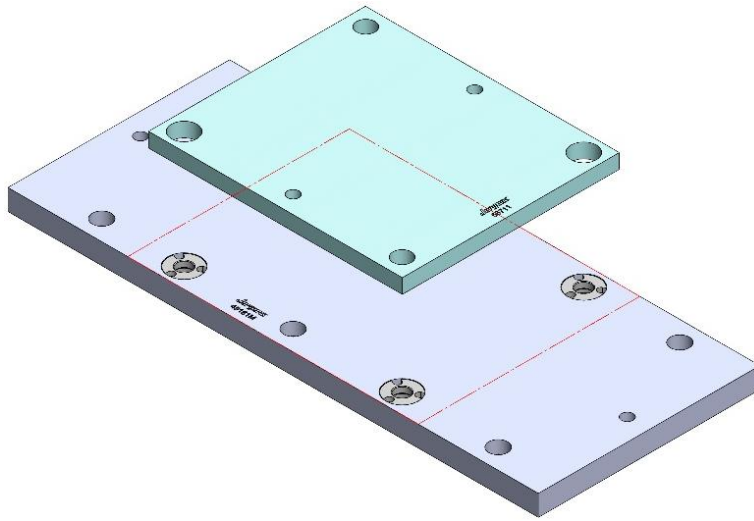

49160M

MINI-MILL, SUPER MINIMILL

406 X 305 X 28 MM

49160M

58711 Aluminum

Steel Available upon request

49161M

MINI-MILL, SUPER MINIMILL

730 X 305 X 28 MM

49161M

58711 Aluminum

Steel Available upon request

MINI-MILL2, SUPER MINIMILL2

MINI-MILL2, SUPER MINIMILL2

Table Specifications

- Table Travel (X, Y, Z): 508, 406 & 356mm
- Table Dimensions (L x W): 1016 X 356mm
- Maximum Weight on Table: 227 Kgf
- T-Slot Width: .630" (16.00mm)
- T-Slot Center Distance: 4.92" (125mm)