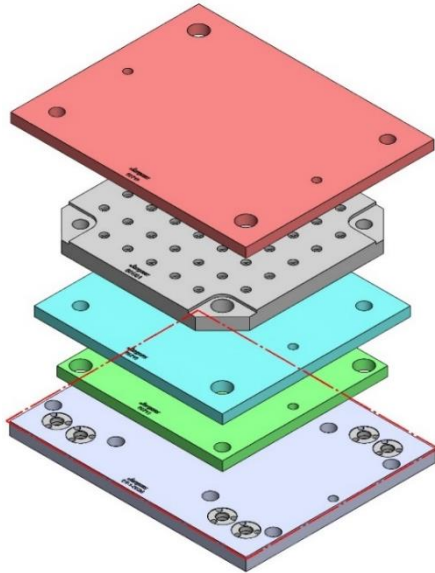

Ball-Lock® Selection Guide

How To Use This Guide

1. Review the “How the Ball-Lock® Mounting System works” section for an overview of the system and components.
2. Select a specific Machine tool model and subplate.
 - a. The opening machine model page includes the machine table specifications used for that machine.
 - b. The following page/pages contain specific subplates designed for that machine model and table specifications.
 - c. Each subplate page lists the color coded fixture plate that will fit the subplate. Each machine may have one or more subplate/fixture plate combinations.
 - d. Use the “fixture plate examples” contained in the guide to help select a fixture plate for typical applications. Fixture plate are color coded to assist in using the example when selecting it for a specific machine.
3. Use the “Subplate and Quote Form” to assist in selecting the required subplate mounting components.
 - a. This form lists the required mounting hardware for each subplate you select.
 - b. You can fill in the number of subplates into the form for reference.
 - c. The mounting hardware listed is for one subplate. When requesting a quote or ordering more than one subplate, the total components required must be increased accordingly.
4. Use the “Fixture Plate and Vise Quote Form” to assist in selecting the required fixture plates and Ball-lock® shanks required for mounting.
 - a. This form lists the ball lock® shanks, part number and quantity required for each fixture plate selected.

MACHINE TABLES- come in various sizes, t-slot sizes, number of t-slots and also drilled & tapped configurations.

SUBPLATES- can be made to suit your needs in addressing your manufacturing quick-change requirements.

T SLOT
DETAIL
A

DT-1-001M

DT-1

508 X 381 X 28 MM

DT-1-001M

58719 Aluminum

Steel Available upon request

DT-1-002M

DT-1

508 X 381 X 28 MM

DT-1-002M

58713 Aluminum

58813 Steel

58715 Aluminum

58815 Steel

58801 Steel