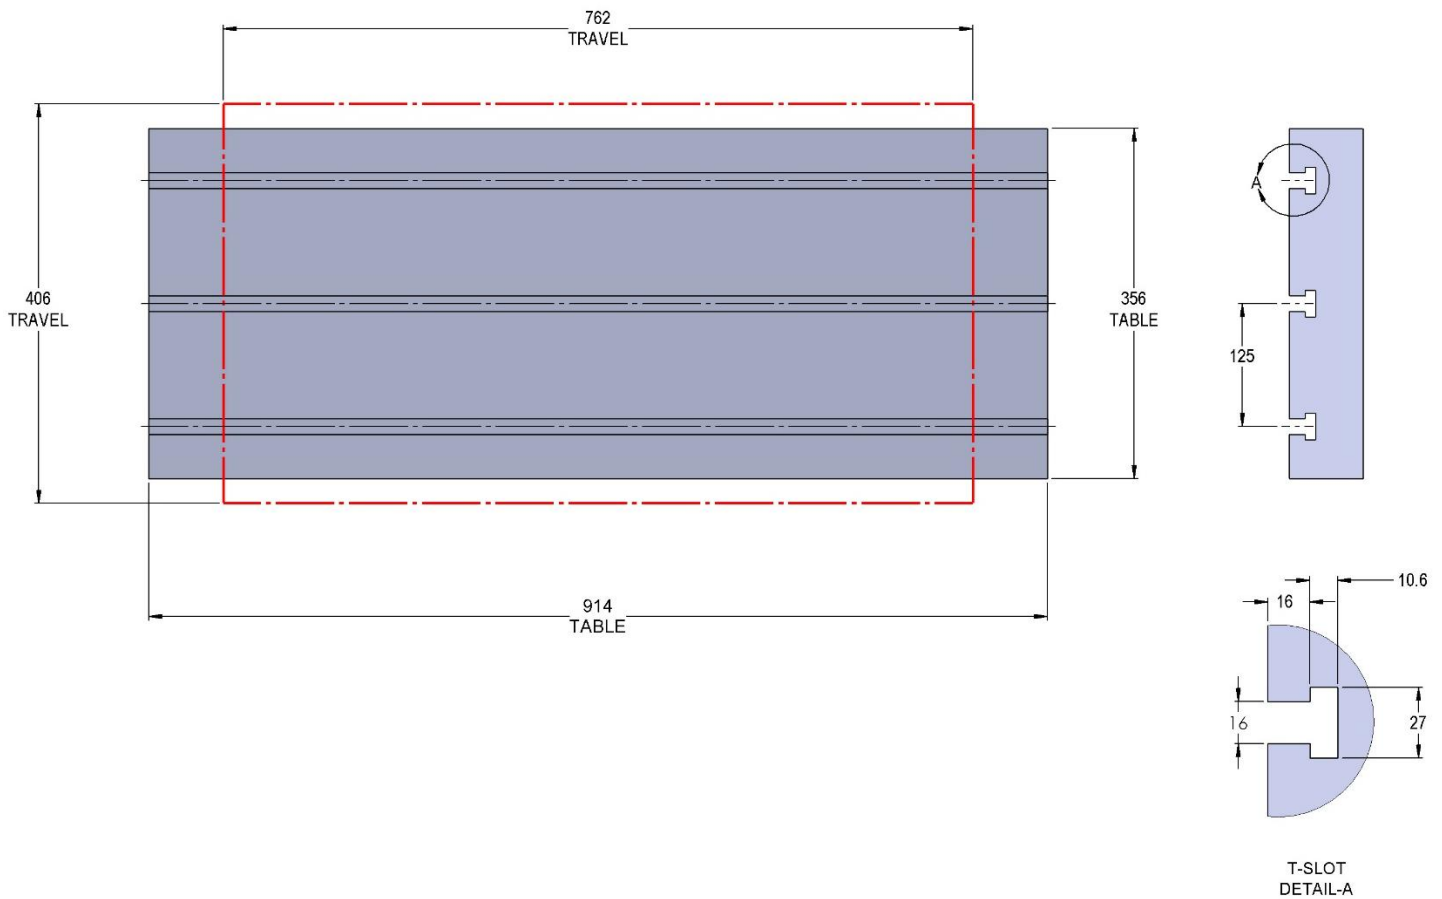

Table Specifications

- Table Travel (X, Y, Z): 762, 406 & 508mm
- Table Dimensions (L x W): 914 X 356mm
- Maximum Weight on Table: 1361 Kgf
- T-Slot Width: .630" (16.00mm)
- T-Slot Center Distance: 4.92" (125mm)