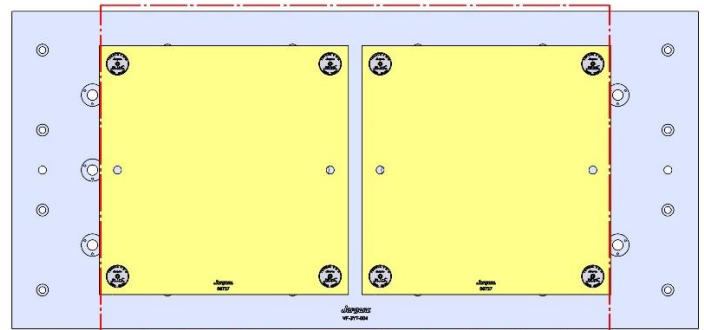

58727 Aluminum

58827 Steel