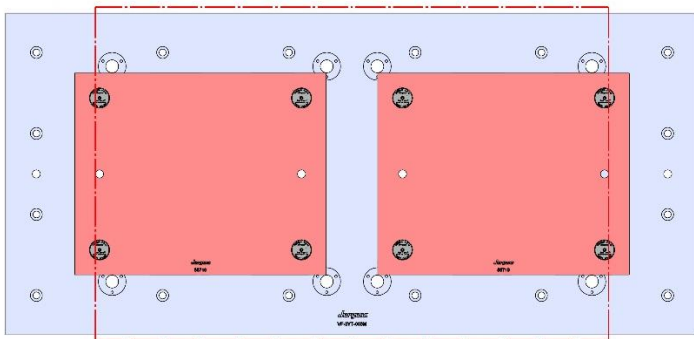

1372 X 635 X 32 MM

VF-3YT-003M

58719 Aluminum

Steel Available upon request

58727 Aluminum

58827 Steel

69406 150MM Vise Ball-Lock® Base

VF-3YT-004M