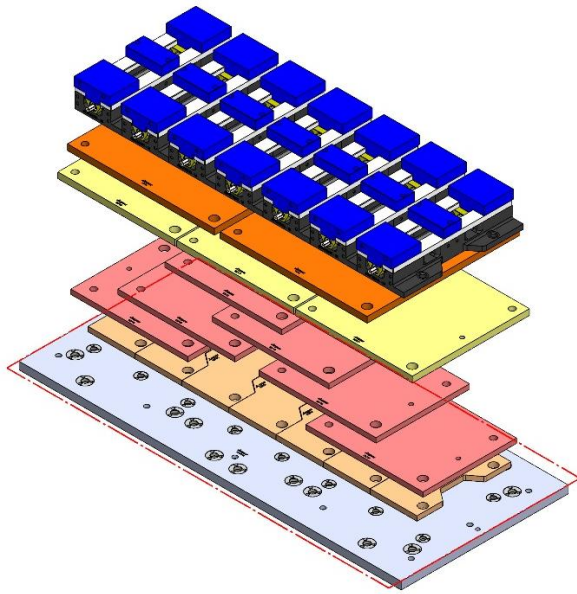

VF-6-005M (continued)

VF-6

1626 X 711 X 35 MM

VF-6-005M

69406 150MM Vise Ball-Lock® Base

VF-6-006M

1626 X 711 X 35 MM

VF-6-006M