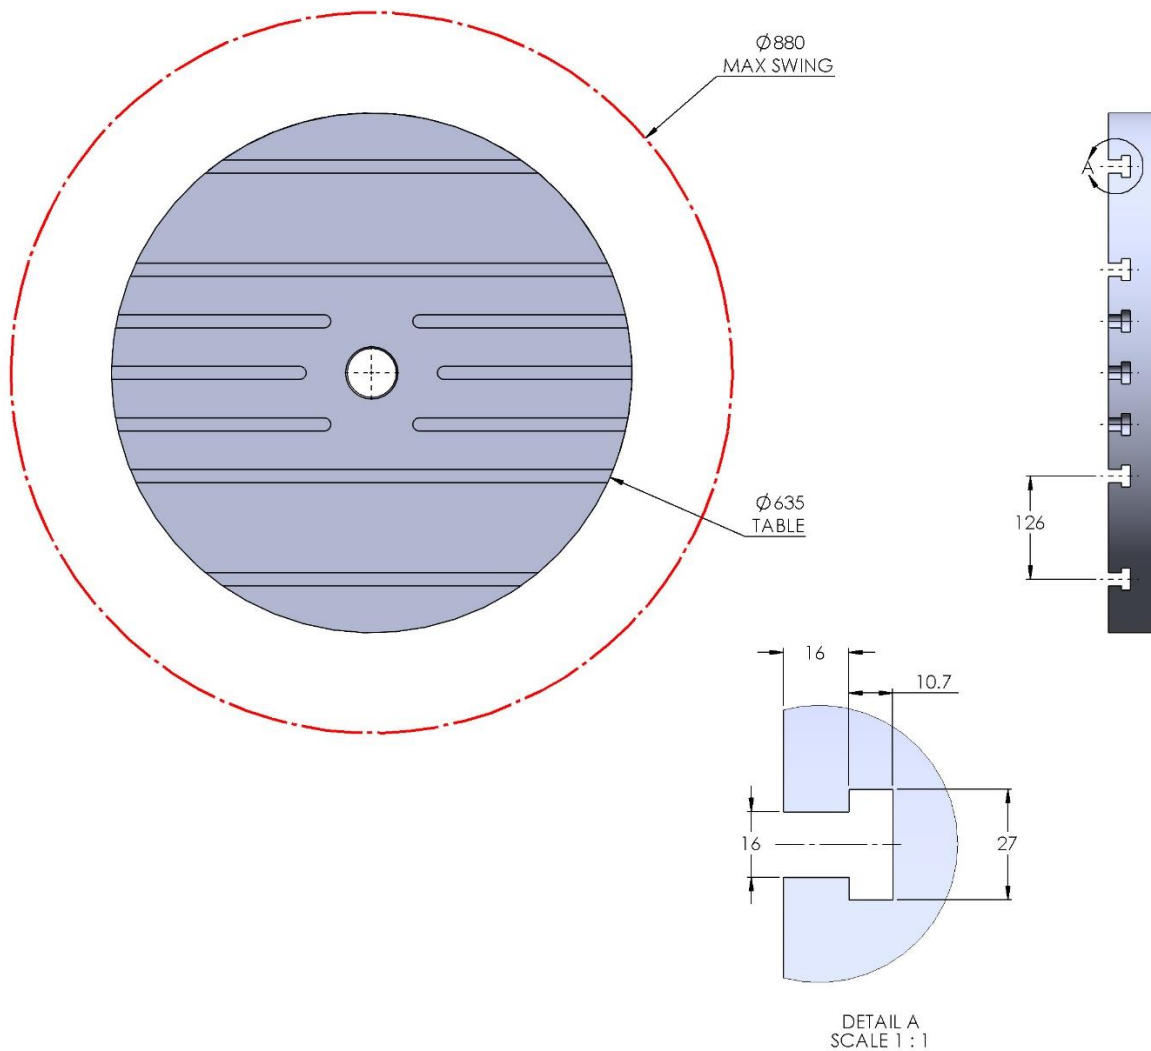

UMC1000

Table Specifications

- Table Travel (X, Y, Z): 1016, 635 & 635mm
- Table Dimensions (DIA): 635mm
- Maximum Weight on Table: 454 Kgf
- Maximum Swing (DIA): 880mm
- T-Slot Width: .630" (16.00mm)
- T-Slot Center Distance: 4.961" (126mm)