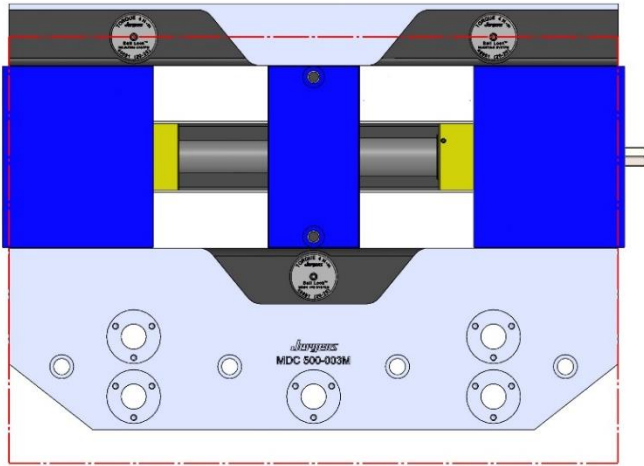

69406 (152MM VISE BALL-LOCK® BASE)

69496 (152MM SHORT- VISE BALL-LOCK® BASE)

Table Specifications

- Table Travel (X, Y, Z): 508, 406 & 394mm
- Table Dimensions (L x W): 660 X 381mm
- Maximum Weight on Table: 113 Kg
- T-Slot Width: .626" TO .630" (15.90mm TO 16.00mm)
- T-Slot Center Distance: 4.92" (125mm)

58813 Steel

69405 100MM Vise Ball-Lock® Base

MDC-500

MDC500-003M (continued)

508 X 356 X 28 MM

MDC500-003M

69406 150MM Vise Ball-Lock® Base

TM-1