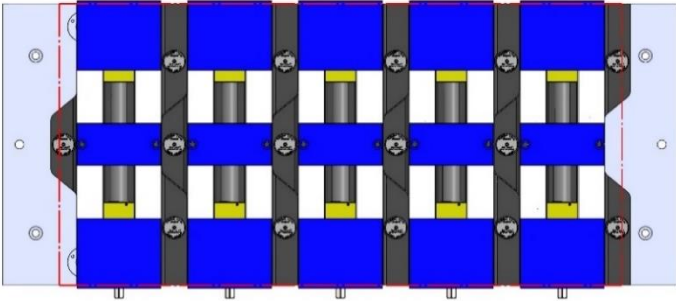

49176M(continued)

VF-3,VF-3SS

1219 X 508 X 32 MM

49176M

58727 Aluminum

58827 Steel

58801 Steel

69406 150MM Vise Ball-Lock® Base