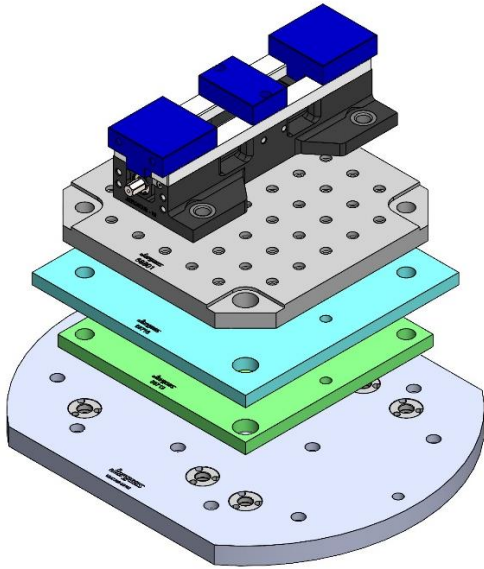

UMC750-002M