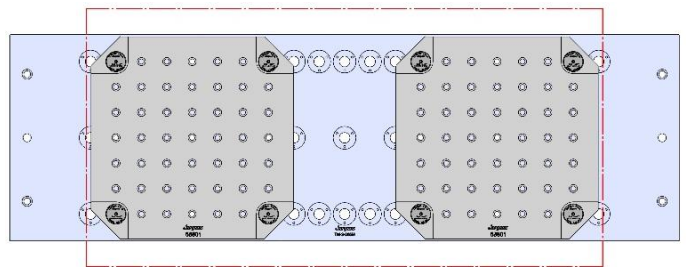

58801 Steel