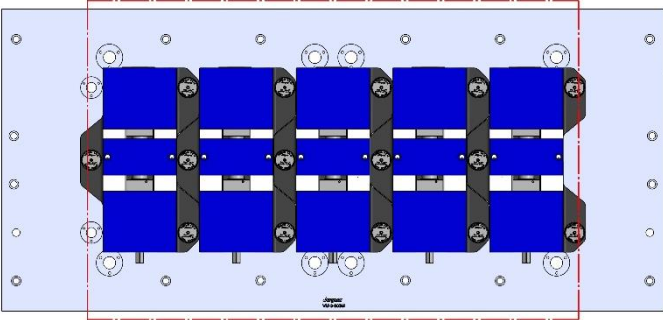

1372 X 610 X 32 MM

VM-3-003M

58719 Aluminum

Steel Available upon request

58727 Aluminum

58827 Steel

69406 150MM Vise Ball-Lock® Base

VM-3-004M