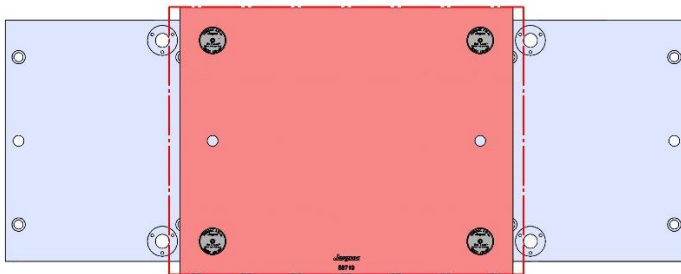

58719 Aluminum

Steel Available upon request