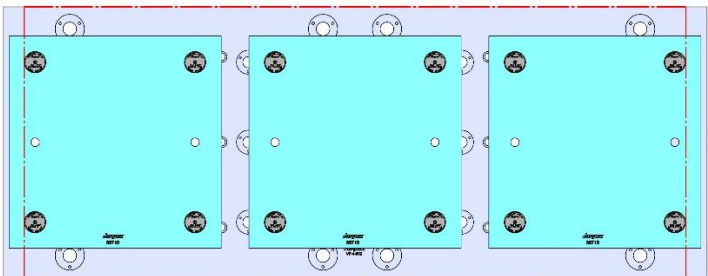

58715 Aluminum

58815 Steel