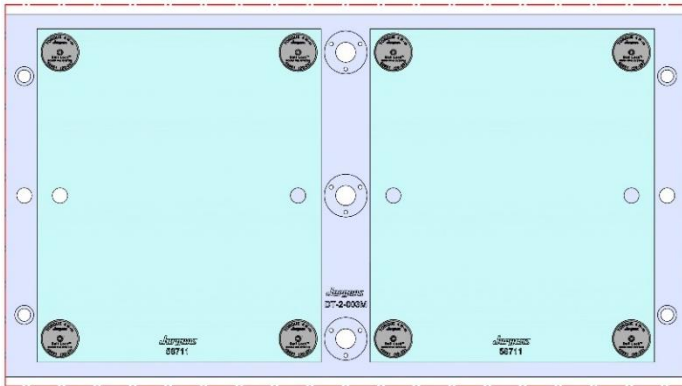

58711 Aluminum