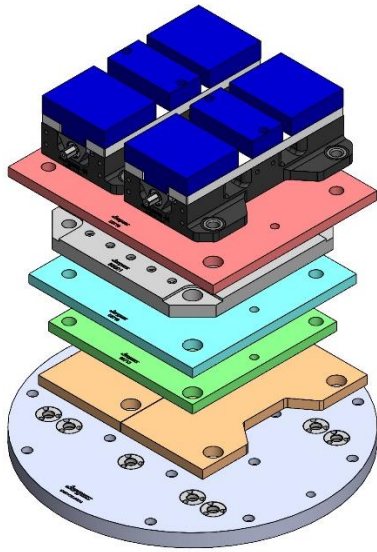

UMC1000-006M (continued)

UMC1000