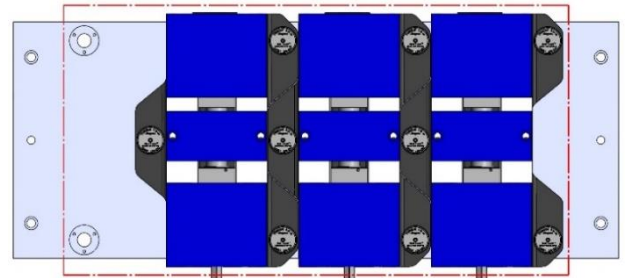

58713 Aluminum

58813 Steel

58715 Aluminum

58815 Steel

58719 Aluminum

Steel Available upon request

58801 Steel

69496 (SHORT) 150MM Vise Ball-Lock®
Base