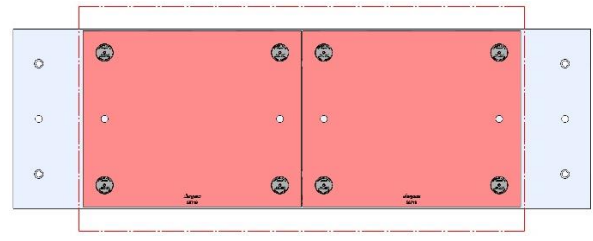

58719 Aluminum

Steel Available upon request