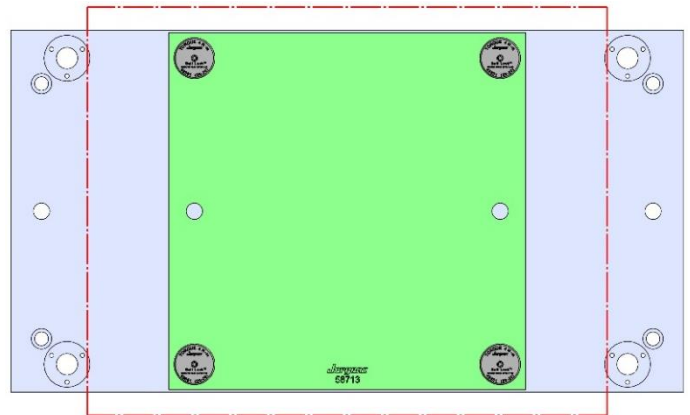

Steel Available upon request

58713 Aluminum

58813 Steel