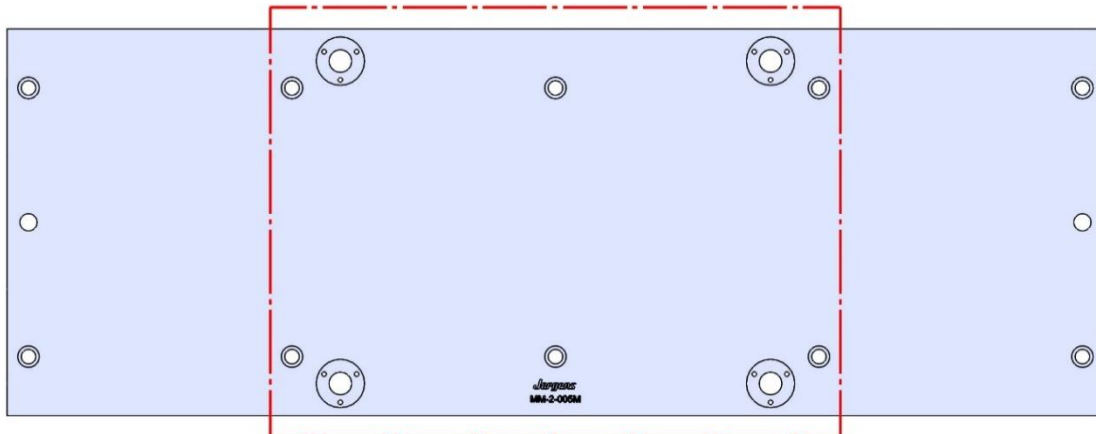

MM-2-005M

MINI-MILL2, SUPER MINIMILL2

1016 X 356 X 28 MM

MM-2-005M

58719 Aluminum

Steel Available upon request