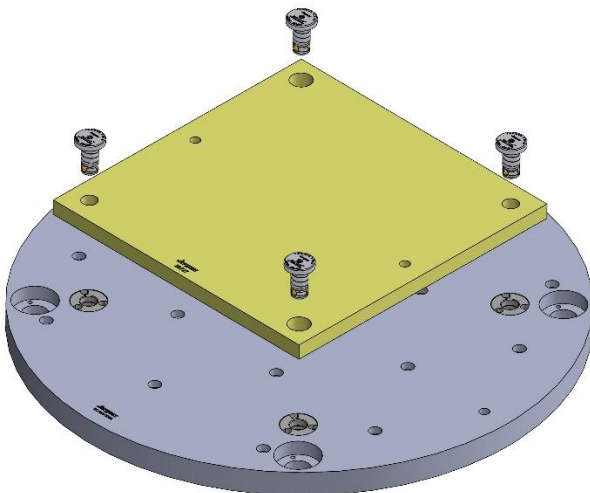

58727 Aluminum

58827 Steel