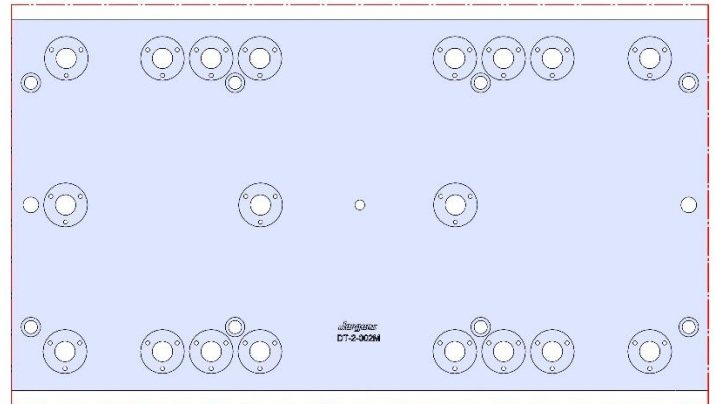

711 X 381 X 28 MM

DT-2-002M