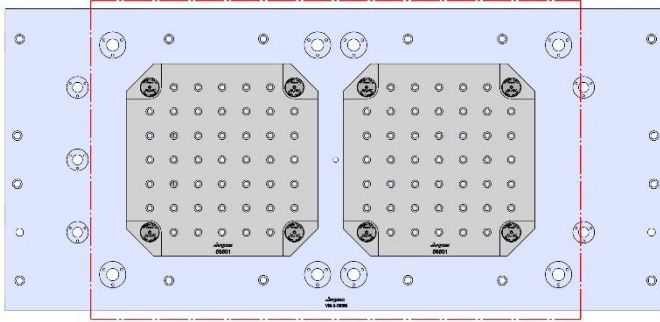

58801 Steel