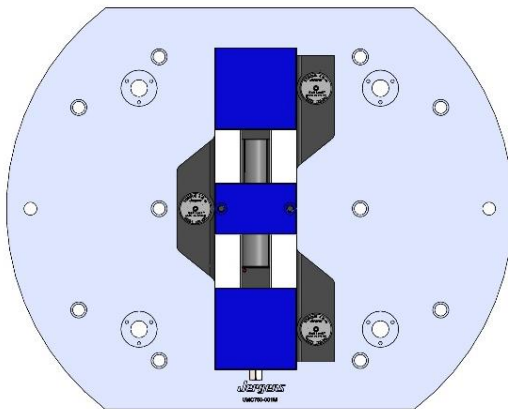

58815 Steel

58801 Steel

UMC750-002M(continued)

UMC750 Pre-2017

630 X 500 X 32 MM

UMC750-002M

69405 100MM Vise Ball-Lock® Base

UMC750-003M