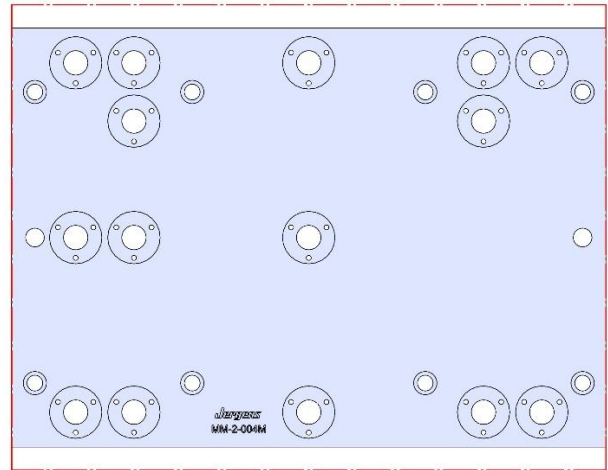

MINI-MILL2, SUPER MINIMILL2

508 X 356 X 28 MM

MM-2-004M