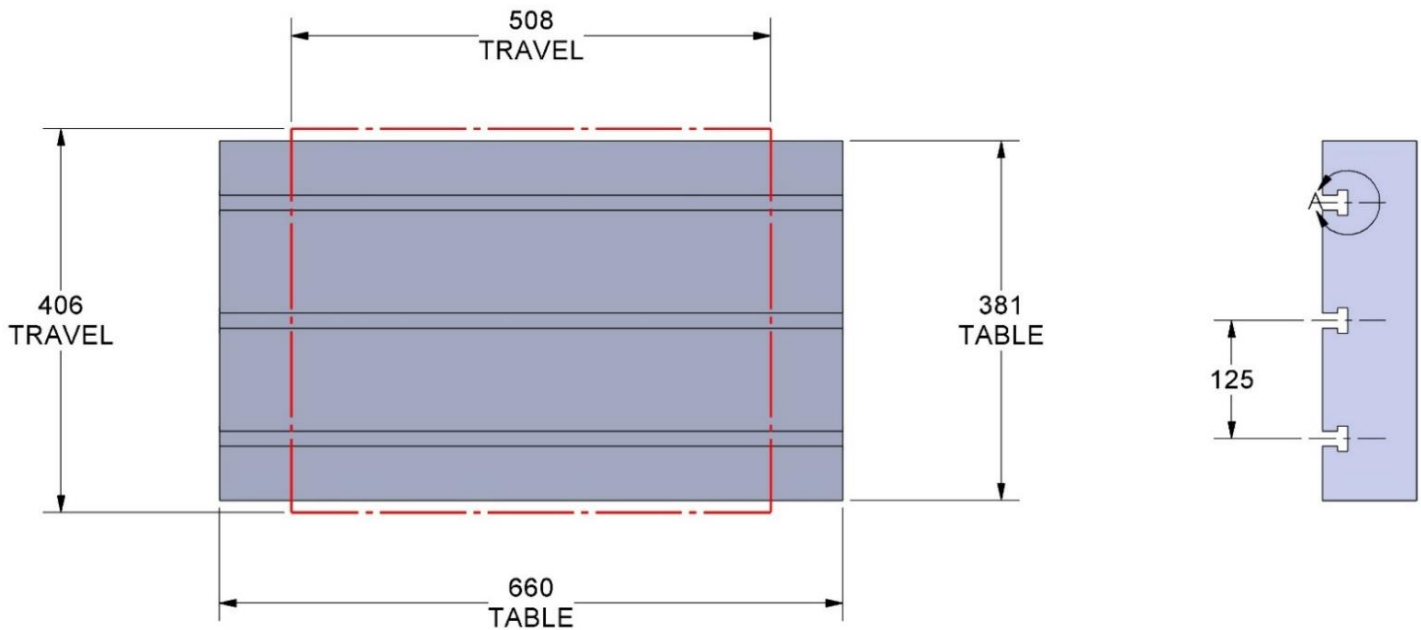

69406 (152MM VISE BALL-LOCK® BASE)

69496 (152MM SHORT- VISE BALL-LOCK® BASE)

Table Specifications

- Table Travel (X, Y, Z): 508, 406 & 394mm
- Table Dimensions (L x W): 660 X 381mm
- Maximum Weight on Table: 113 Kg
- T-Slot Width: .626" TO .630" (15.90mm TO 16.00mm)
- T-Slot Center Distance: 4.92" (125mm)