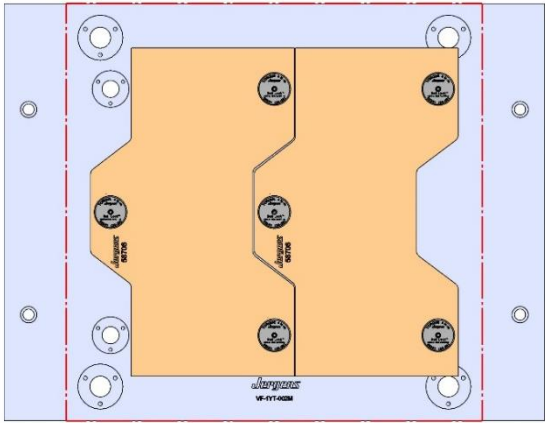

58706 Aluminum

58806 Steel