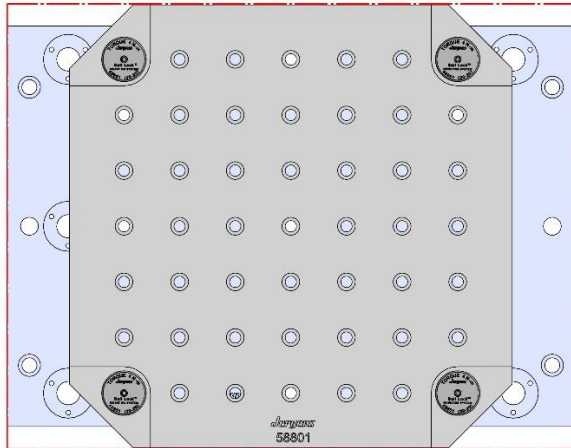

MM-2-004M(continued)

MINI-MILL2, SUPER MINIMILL2

58801 Steel