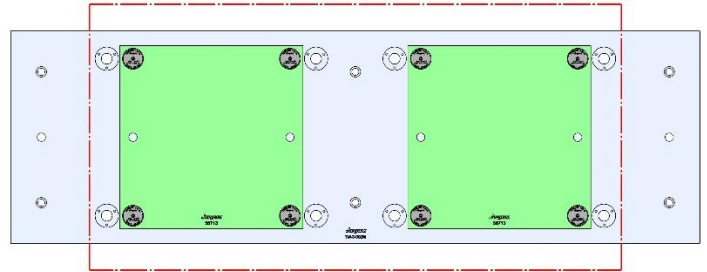

58713 Aluminum

58813 Steel