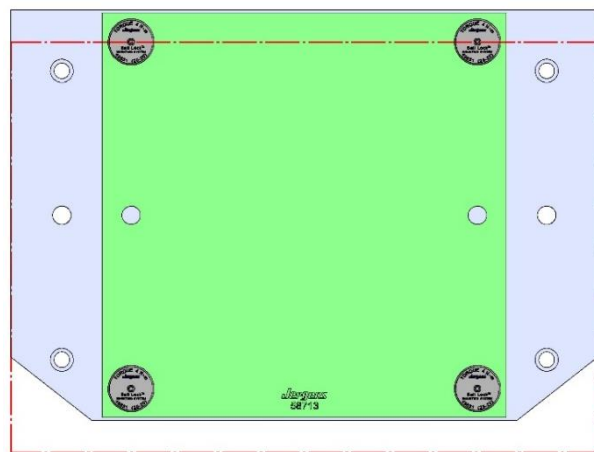

MACHINE TABLES- come in various sizes, t-slot sizes, number of t-slots and also drilled & tapped configurations.

SUBPLATES- can be made to suit your needs in addressing your manufacturing quick-change requirements.

69406 (152MM VISE BALL-LOCK® BASE)

69496 (152MM SHORT- VISE BALL-LOCK® BASE)

Table Specifications

- Table Travel (X, Y, Z): 508, 406 & 394mm
- Table Dimensions (L x W): 660 X 381mm
- Maximum Weight on Table: 113 Kg
- T-Slot Width: .626" TO .630" (15.90mm TO 16.00mm)
- T-Slot Center Distance: 4.92" (125mm)

MDC-500

MDC-500

Table Specifications

- Table Travel (X, Y, Z): 508, 356 & 508mm
- Table Dimensions (L x W): 508 X 324mm
- Maximum Weight on Table: 318 Kgf
- T-Slot Width: .56" (14mm)
- T-Slot Center Distance: 4.92" (125mm)

T-SLOT
DETAIL
A

MDC-500

MDC500-001M

508 X 356 X 28 MM

MDC500-001M

58713 Aluminum

58813 Steel

MDC-500