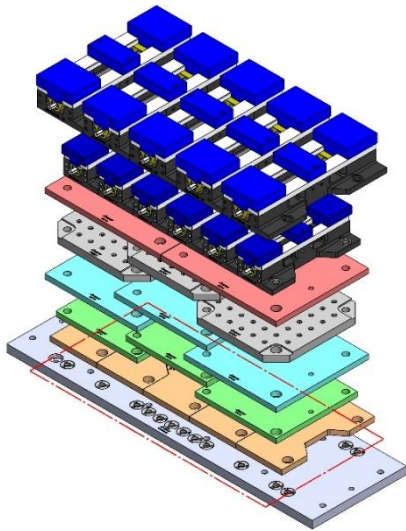

TM-3-005M

TM-3