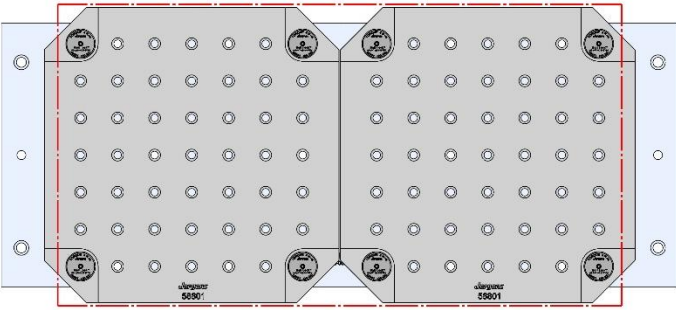

914 X 406 X 28 MM

VF-2-002M

58801 Steel

58719 Aluminum

Steel Available upon request

69496 (SHORT) 150MM Vise Ball-Lock® Base

VF-2-003M

VF-2, VF-2SS