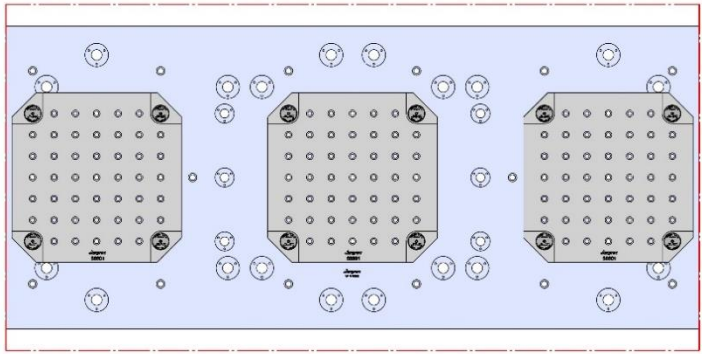

58801 Steel