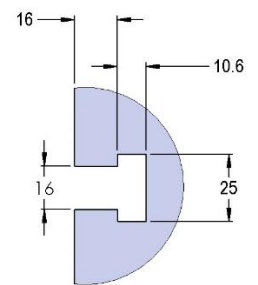

T-SLOT
DETAIL-A