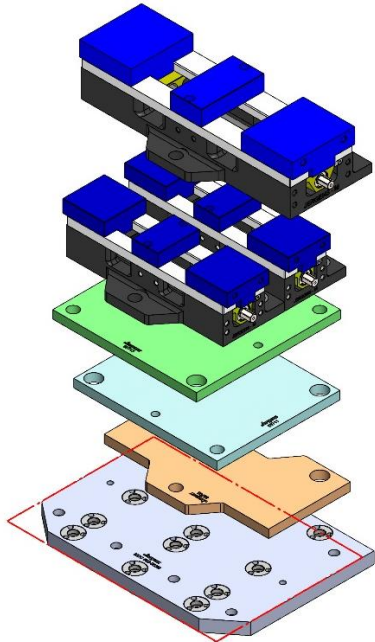

58813 Steel

69405 100MM Vise Ball-Lock® Base

MDC-500

MDC500-003M (continued)

508 X 356 X 28 MM

MDC500-003M

69406 150MM Vise Ball-Lock® Base

TM-1