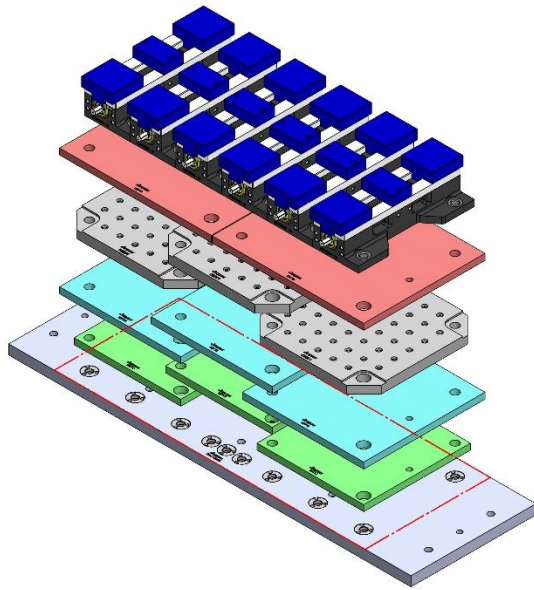

TM-2-004M

TM-2