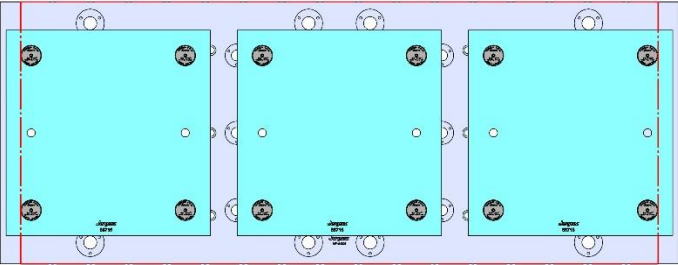

1321 X 508 X 32 MM

VF-4-001M

58706 Aluminum

58806 Steel

58713 Aluminum

58813 Steel

58715 Aluminum

58815 Steel