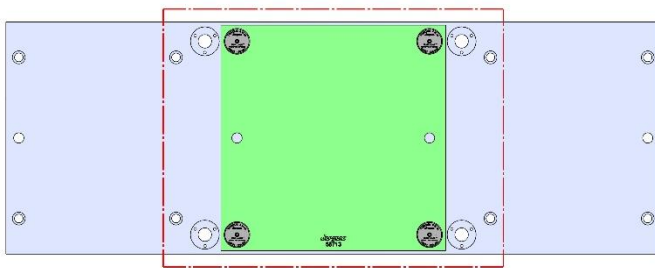

58713 Aluminum

58813 Steel