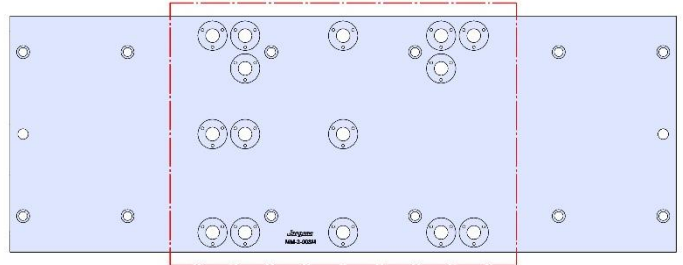

MINI-MILL2, SUPER MINIMILL2

1016 X 356 X 32 MM

MM-2-008M

58801 Steel

58719 Aluminum

Steel Available upon request

69405 100MM Vise Ball-Lock® Base

69496 (SHORT) 150MM Vise Ball-Lock® Base