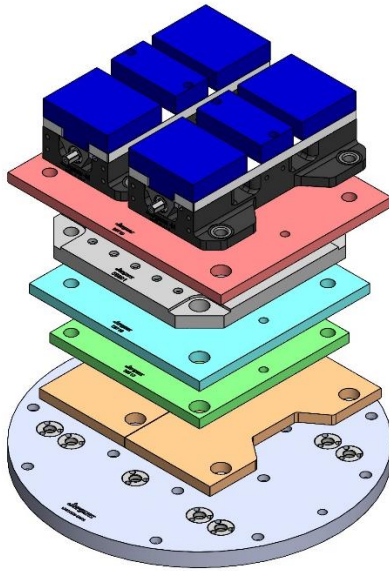

UMC1000-006M

UMC1000