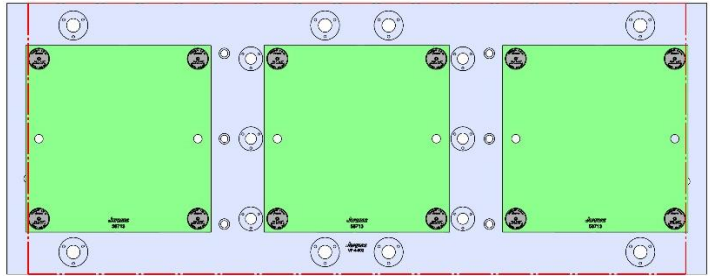

58713 Aluminum

58813 Steel