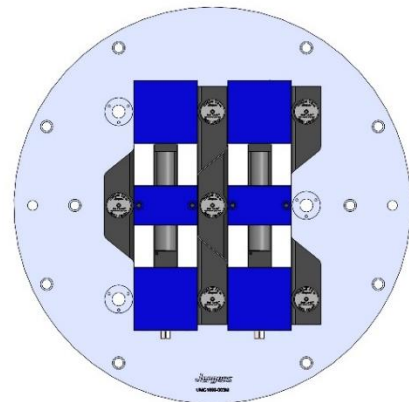

58813 Steel

58715 Aluminum

58815 Steel

58801 Steel

69405 100MM Vise Ball-Lock® Base

UMC1000-004M

UMC1000

635 DIA X 32 MM