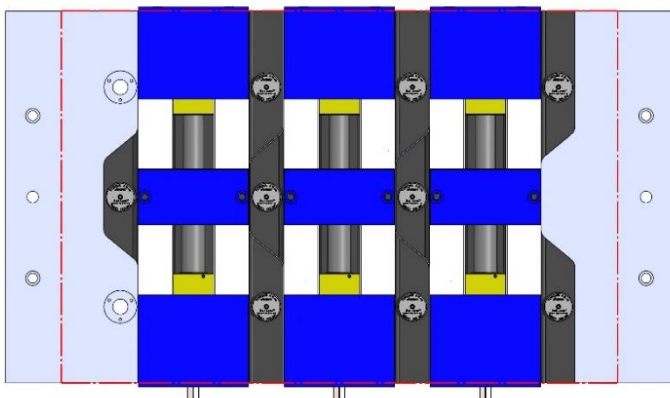

VM-2

914 X 508 X 32 MM

VM-2-004M

58719 Aluminum

Steel Available upon request

58727 Aluminum

58827 Steel

69406 150MM Vise Ball-Lock® Base