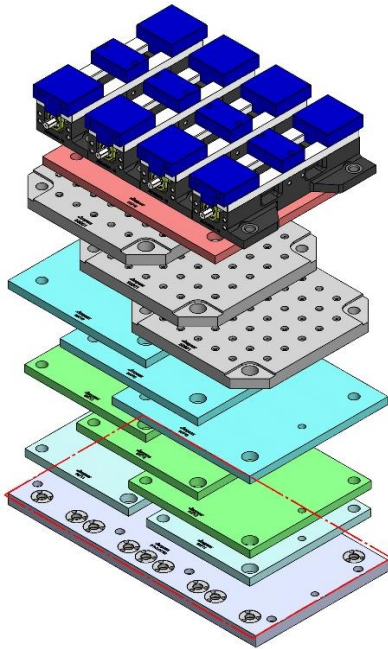

Ball-Lock® Selection Guide

How To Use This Guide

1. Review the “How the Ball-Lock® Mounting System works” section for an overview of the system and components.
2. Select a specific Machine tool model and subplate.
 - a. The opening machine model page includes the machine table specifications used for that machine.
 - b. The following page/pages contain specific subplates designed for that machine model and table specifications.
 - c. Each subplate page lists the color coded fixture plate that will fit the subplate. Each machine may have one or more subplate/fixture plate combinations.
 - d. Use the “fixture plate examples” contained in the guide to help select a fixture plate for typical applications. Fixture plate are color coded to assist in using the example when selecting it for a specific machine.
3. Use the “Subplate and Quote Form” to assist in selecting the required subplate mounting components.
 - a. This form lists the required mounting hardware for each subplate you select.
 - b. You can fill in the number of subplates into the form for reference.
 - c. The mounting hardware listed is for one subplate. When requesting a quote or ordering more than one subplate, the total components required must be increased accordingly.
4. Use the “Fixture Plate and Vise Quote Form” to assist in selecting the required fixture plates and Ball-lock® shanks required for mounting.
 - a. This form lists the ball lock® shanks, part number and quantity required for each fixture plate selected.

MACHINE TABLES- come in various sizes, t-slot sizes, number of t-slots and also drilled & tapped configurations.

SUBPLATES- can be made to suit your needs in addressing your manufacturing quick-change requirements.

58801 Steel

DT-2-003M(continued)

DT-2

711 X 381 X 28 MM

DT-2-003M

58719 Aluminum

Steel Available upon request

69405 100MM Vise Ball-Lock® Base