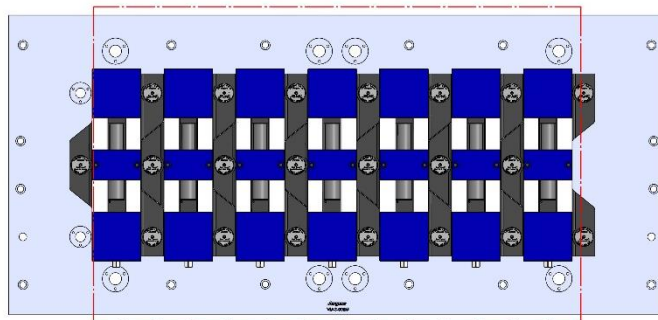

58845 Steel

VM-3-008M(continued)

VM-3

1372 X 610 X 32 MM

VM-3-008M

69405 100MM Vise Ball-Lock® Base

VF-1

VF-1