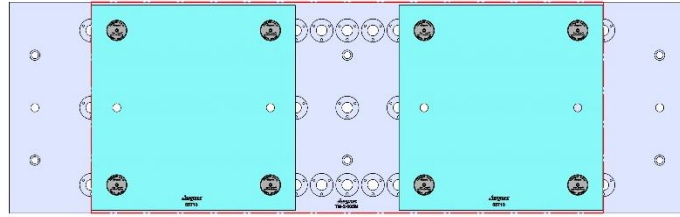

58715 Aluminum   58815 Steel