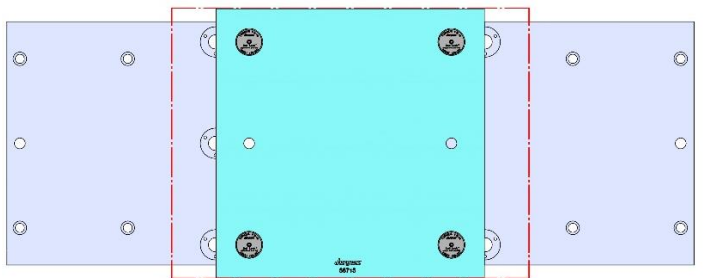

58715 Aluminum

58815 Steel