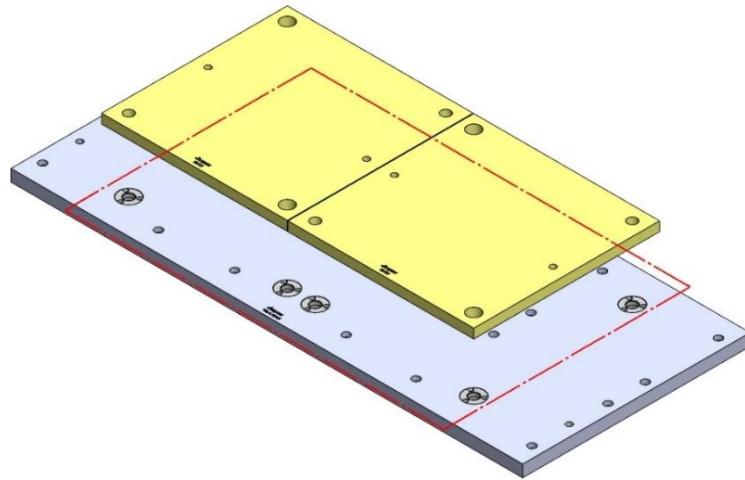

VM-3-001M

VM-3

1372 X 610 X 32 MM