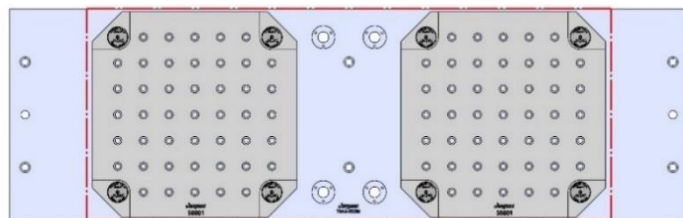

58801 Steel