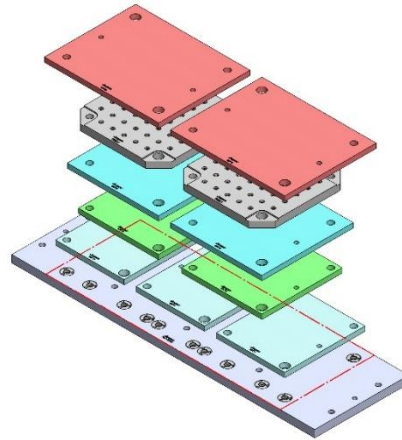

TM-2-003M

TM-2

1317 X 406 X 32 MM