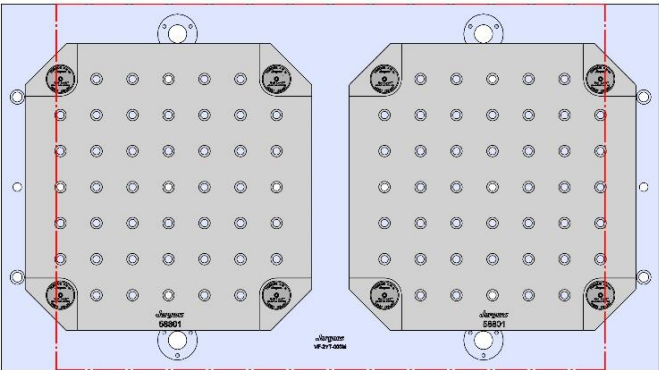

58801 Steel