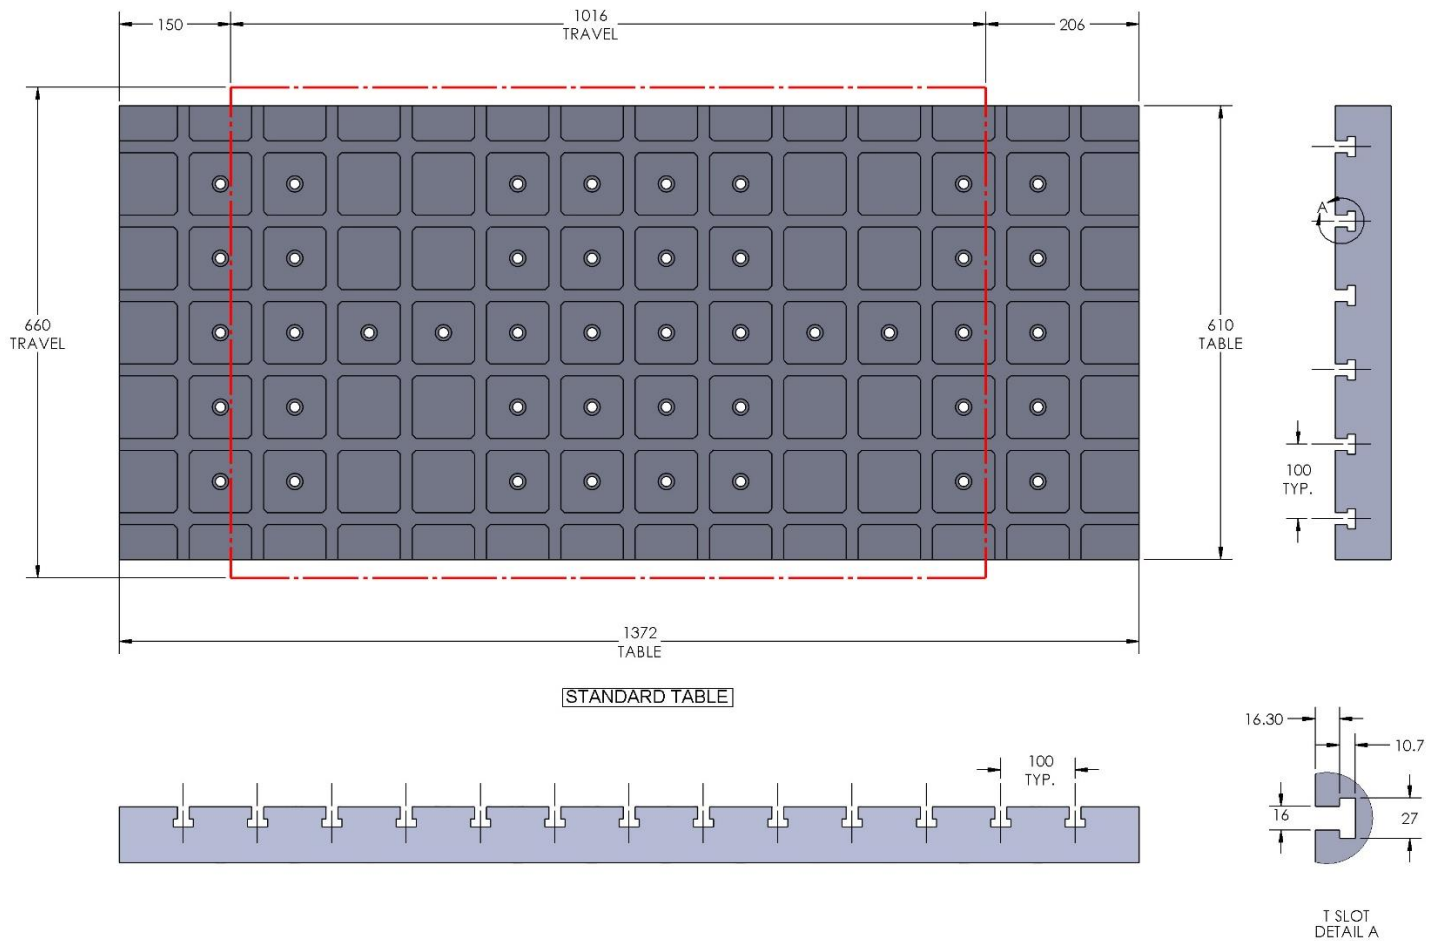

- Table Travel (X, Y, Z): 406, 305 & 254mm
- Table Dimensions (L x W): 730 X 305mm
- Maximum Weight on Table: 227 Kgf
- T-Slot Width: .630" (16mm)
- T-Slot Center Distance: 4.331" (110mm)

T-SLOT
DETAIL A

730 X 305 X 28 MM

49161M

58711 Aluminum

Steel Available upon request

MINI-MILL2, SUPER MINIMILL2

MINI-MILL2, SUPER MINIMILL2

Table Specifications

- Table Travel (X, Y, Z): 508, 406 & 356mm
- Table Dimensions (L x W): 1016 X 356mm
- Maximum Weight on Table: 227 Kgf
- T-Slot Width: .630" (16.00mm)
- T-Slot Center Distance: 4.92" (125mm)

69405 100MM Vise Ball-Lock® Base

VM-3

VM-3

Table Specifications

- Table Travel (X, Y, Z): 1016, 660 & 635mm
- Table Dimensions (L x W): 1372 X 610mm
- Maximum Weight on Table: 1814 Kg
- T-Slot Width: .630" (16.00mm)
- T-Slot Center Distance: 3.937" (100mm)