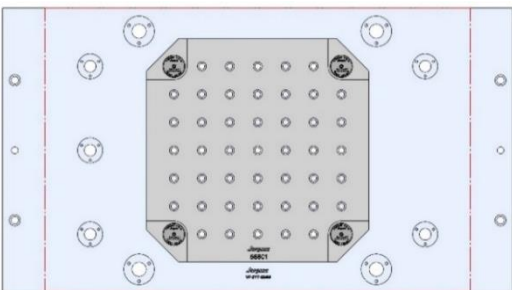

58801 Steel