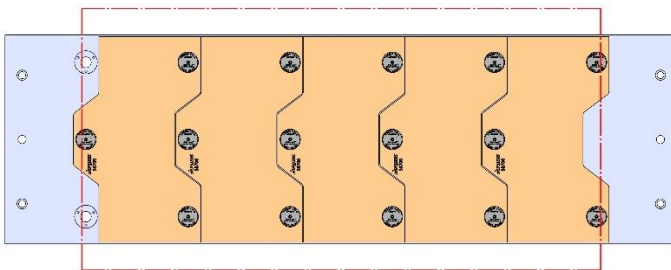

58706 Aluminum

58806 Steel