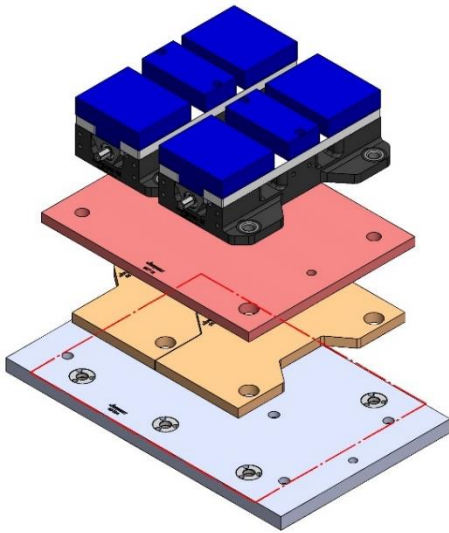

VF-1

660 X 406 X 28 MM

49164M

58706 Aluminum

58806 Steel

58719 Aluminum

Steel Available upon request

69496 (SHORT) 150MM Vise Ball-Lock®
Base