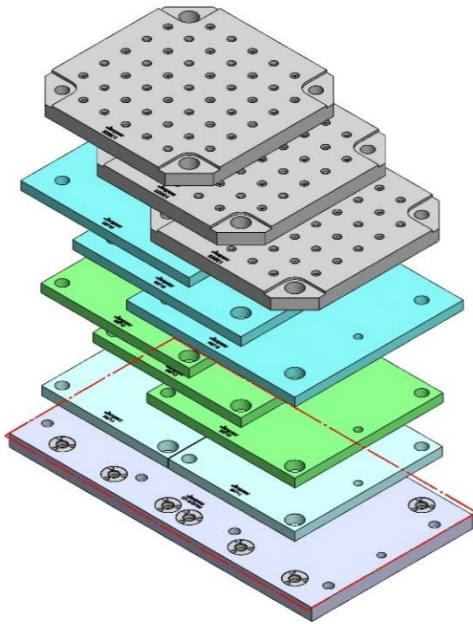

DT-2-001M

DT-2