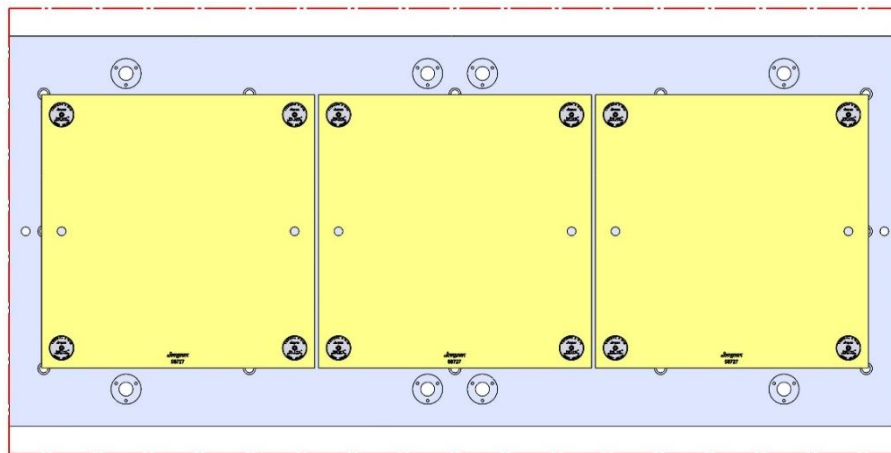

58727 Aluminum

58827 Steel