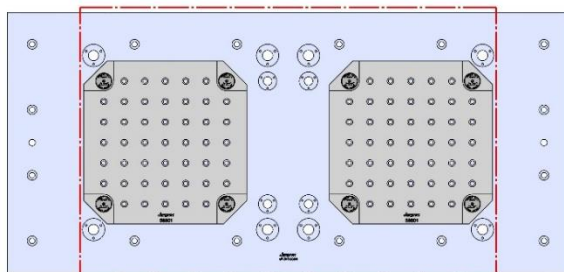

58801 Steel