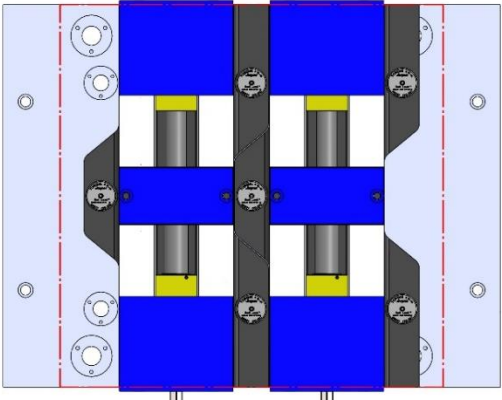

VF-1YT-002M

58719 Aluminum

Steel Available upon request

58727 Aluminum

58827 Steel

69406 150MM Vise Ball-Lock® Base

VF-1YT-003M

VF-1YT