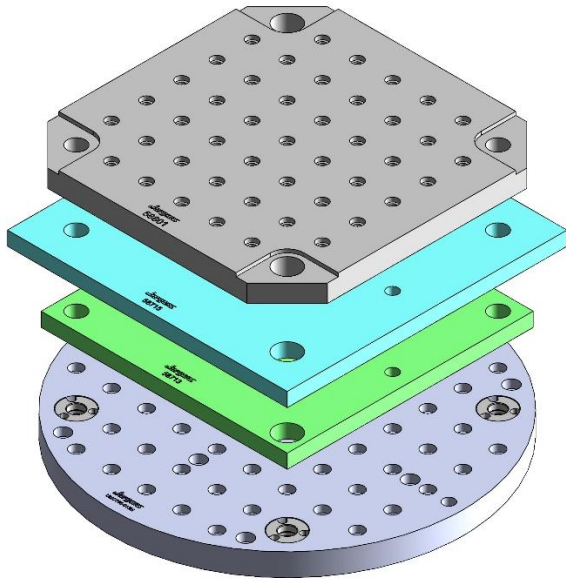

58815 Steel

58801 Steel

UMC750-012M(continued)

UMC750 2017-Current

500 DIA X 32 MM

UMC750-012M

69496(SHORT) 150MM Vise Ball-Lock®
Base

UMC750-013M