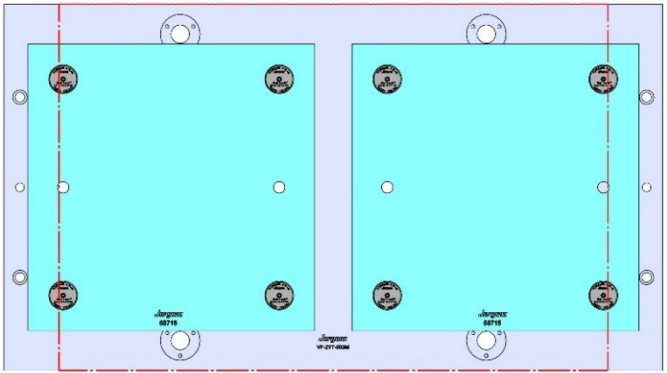

58715 Aluminum

58815 Steel