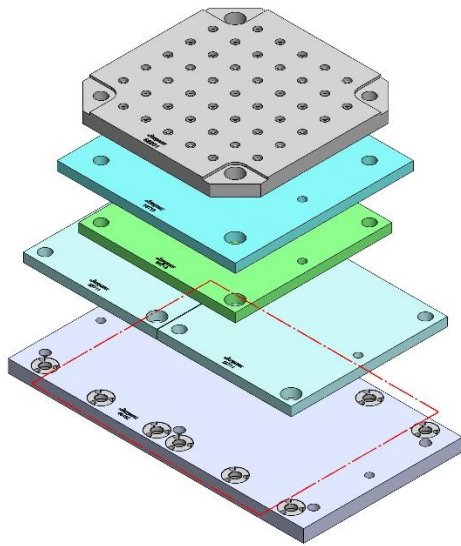

49162M

VF-1