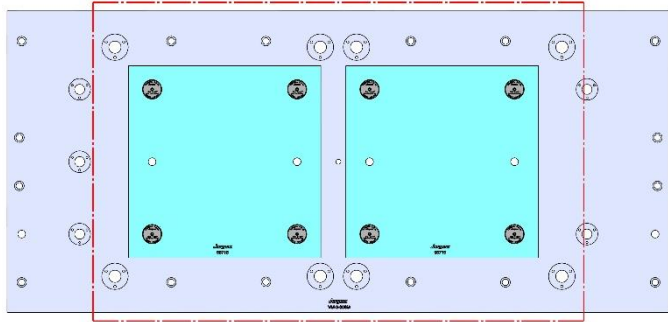

58715 Aluminum

58815 Steel