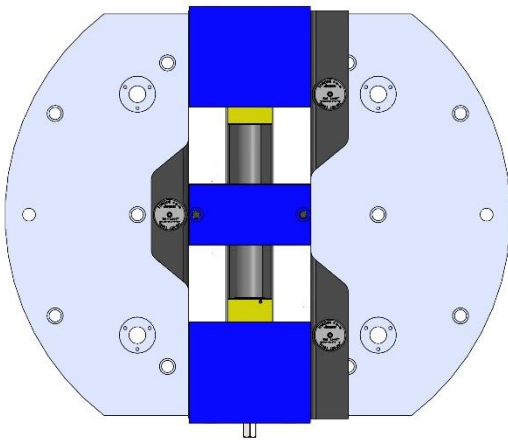

58815 Steel

58801 Steel

UMC750-005M(continued)

UMC750 Pre-2017

630 X 500 X 32 MM

UMC750-005M

69406 150MM Vise Ball-Lock® Base

UMC750-006M