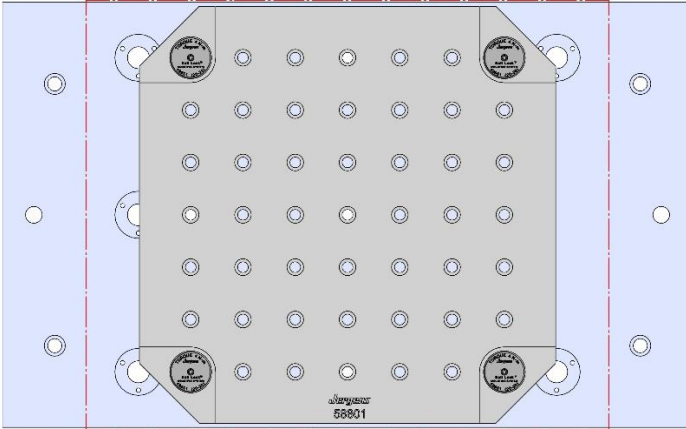

58801 Steel