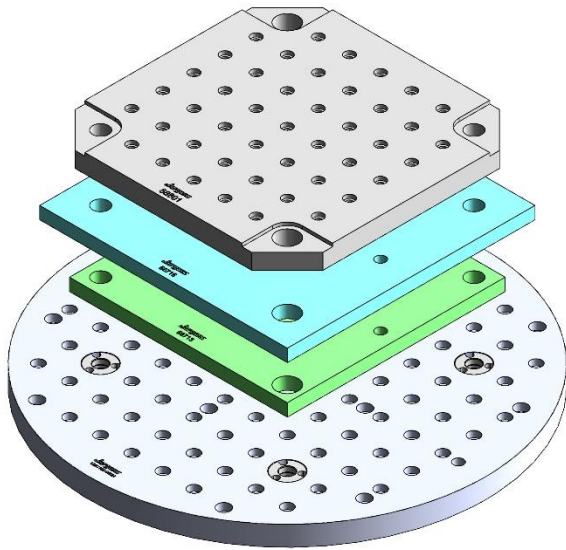

58719 Aluminum

Steel Available upon request

69496(SHORT) 150MM Vise Ball-Lock® Base

UMC1000-008M

UMC1000

635 DIA X 32 MM

UMC1000-008M

58713 Aluminum