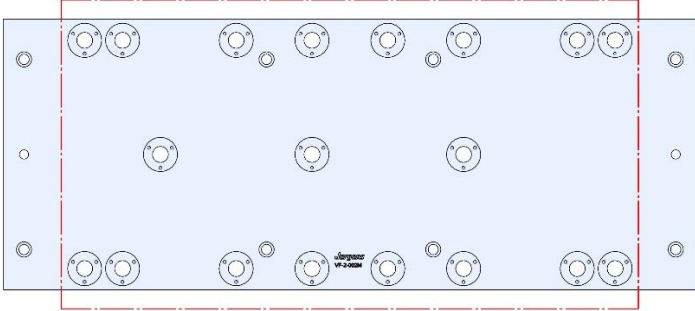

914 X 406 X 28 MM

VF-2-002M