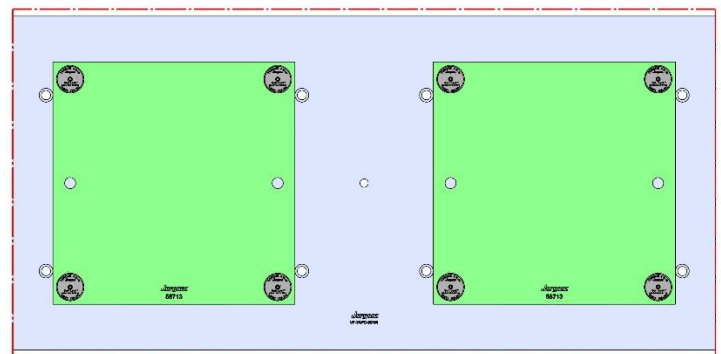

Steel Available upon request

58713 Aluminum

58813 Steel