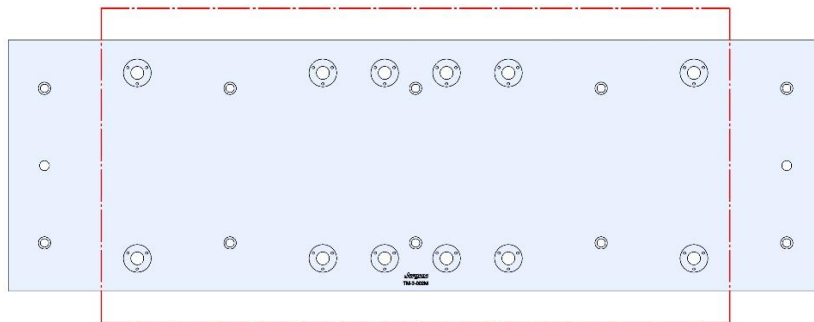

TM-3-002M

TM-3

1317 X 406 X 32 MM

TM-3-002M

58713 Aluminum

58813 Steel

58715 Aluminum

58815 Steel

58801 Steel

58719 Aluminum

Steel Available upon request