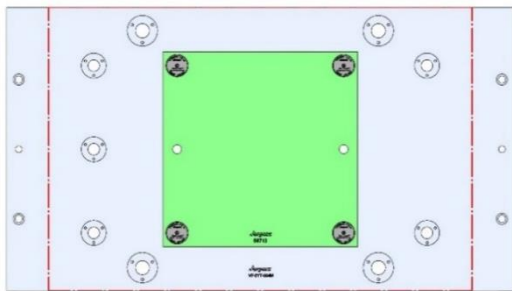

58713 Aluminum

58813 Steel