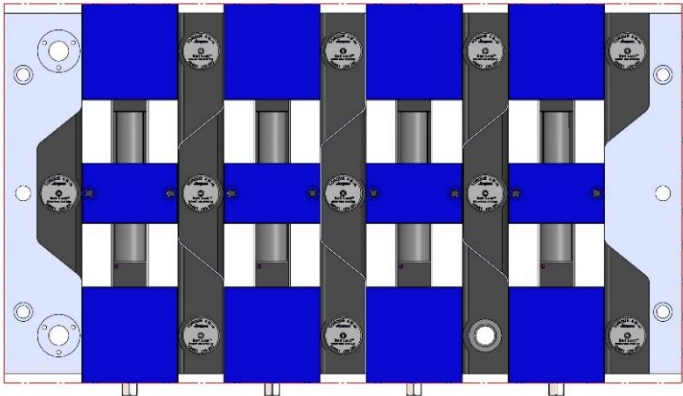

MACHINE TABLES- come in various sizes, t-slot sizes, number of t-slots and also drilled & tapped configurations.

SUBPLATES- can be made to suit your needs in addressing your manufacturing quick-change requirements.

58801 Steel

DT-2-003M(continued)

DT-2

711 X 381 X 28 MM

DT-2-003M

58719 Aluminum

Steel Available upon request

69405 100MM Vise Ball-Lock® Base

MDC-500

MDC-500

Table Specifications

- Table Travel (X, Y, Z): 508, 356 & 508mm
- Table Dimensions (L x W): 508 X 324mm
- Maximum Weight on Table: 318 Kgf
- T-Slot Width: .56" (14mm)
- T-Slot Center Distance: 4.92" (125mm)