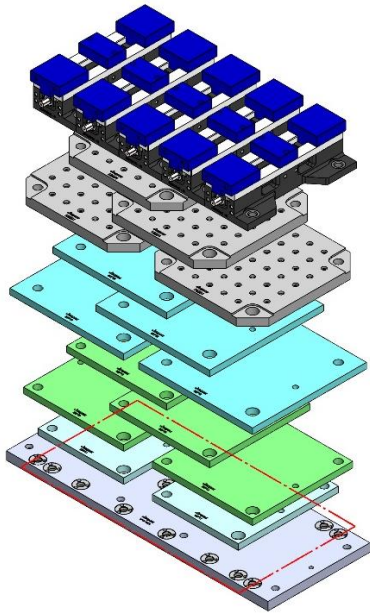

914 X 406 X 28 MM

VF-2-002M

58801 Steel

58719 Aluminum

Steel Available upon request

69496 (SHORT) 150MM Vise Ball-Lock® Base

VF-2-003M

VF-2, VF-2SS