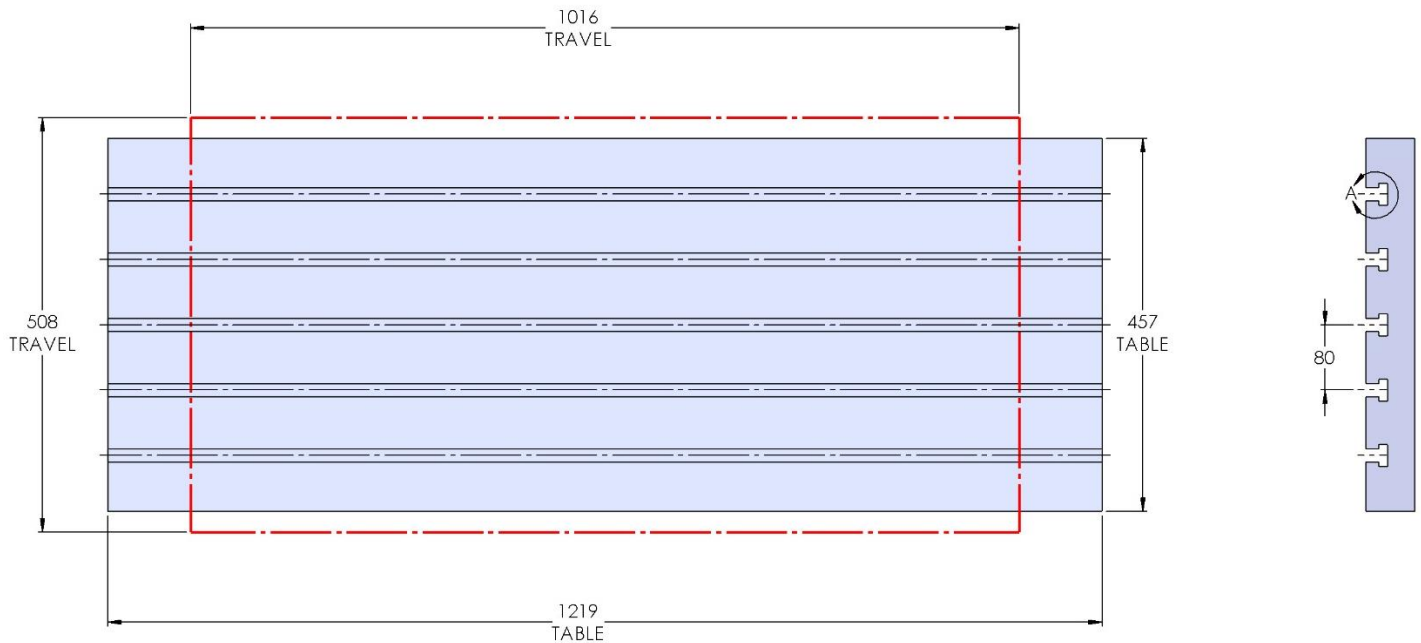

69406 150MM Vise Ball-Lock® Base

69405 100MM Vise Ball-Lock® Base

VF-3, VF-3SS

VF-3, VF-3SS

Table Specifications

- Table Travel (X, Y, Z): 1016, 508 & 635mm
- Table Dimensions (L x W): 1219 X 457mm
- Maximum Weight on Table: 1588 Kgf
- T-Slot Width: .630" (16.00mm)
- T-Slot Center Distance: 3.15" (80mm)