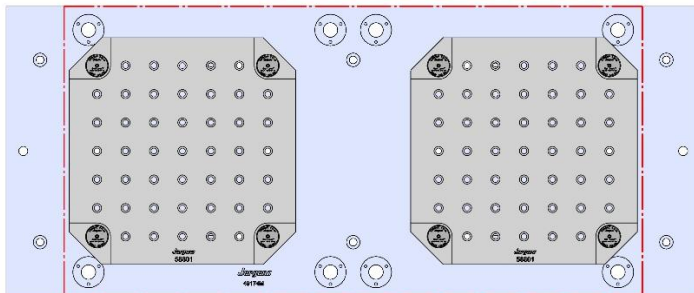

58801 Steel