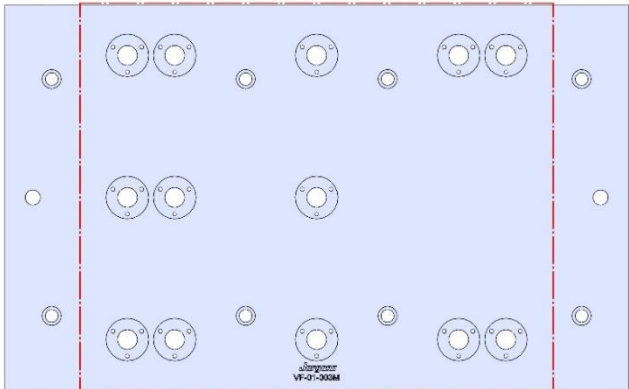

VF-1

660 X 406 X 28 MM

VF-1-003M

58719 Aluminum

Steel Available upon request

69405 100MM Vise Ball-Lock® Base

69496 (SHORT) 150MM Vise Ball-Lock® Base

VF-1YT