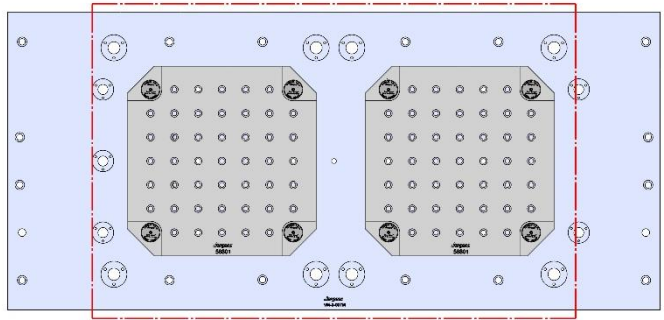

58801 Steel