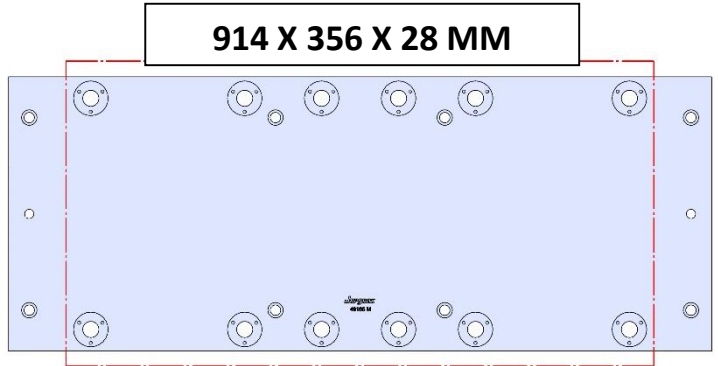

49165M

VF-2, VF-2SS

49165M