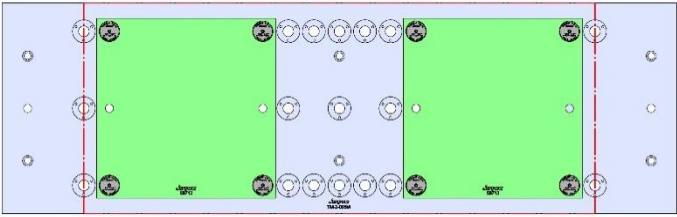

58713 Aluminum   58813 Steel