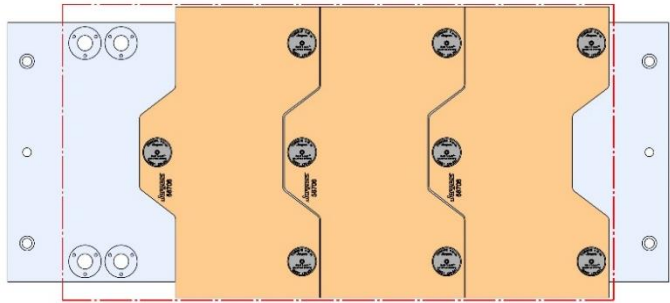

58706 Aluminum

58806 Steel