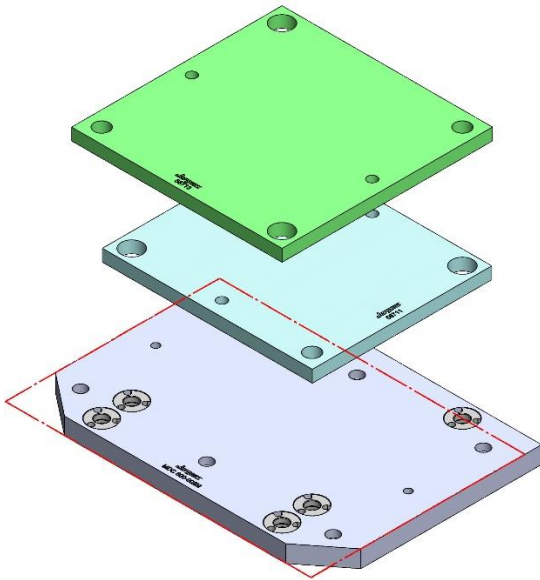

MDC-500

MDC500-002M