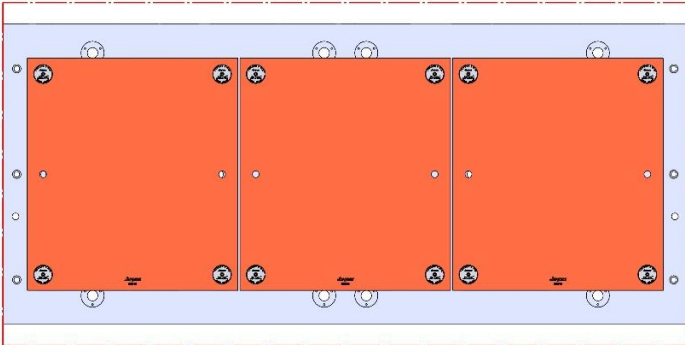

VF-6-010M

VF-6

1626 X 711 X 35 MM

VF-6-010M

58706 Aluminum

58806 Steel

58719 Aluminum

Steel Available upon request