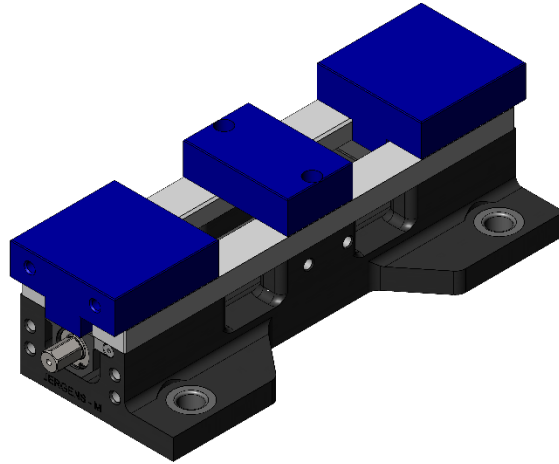

BALL-LOCK® BASE VISES- shown below are color coded Vises to assist in determining the various subplate options to best suit your manufacturing quick change requirements.