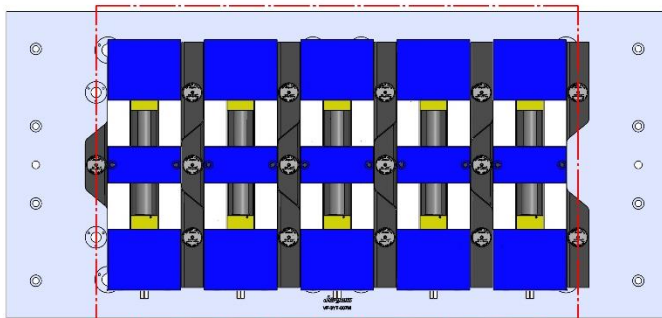

VF-3YT-007M

58719 Aluminum

Steel Available upon request

Aluminum Available upon request

58845 Steel

69406 150MM Vise Ball-Lock® Base

VF-3YT-008M

VF-3YT