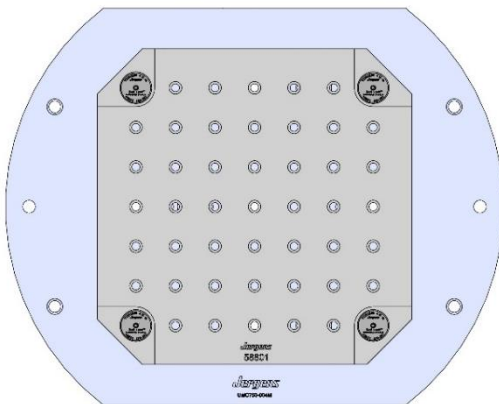

58801 Steel