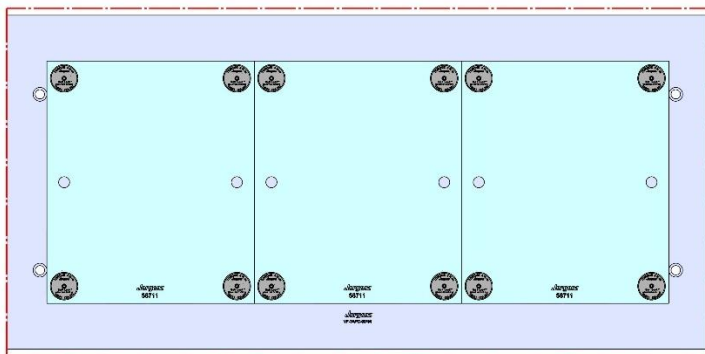

58711 Aluminum