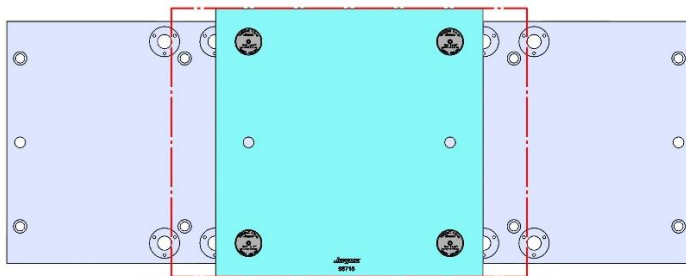

58715 Aluminum

58815 Steel