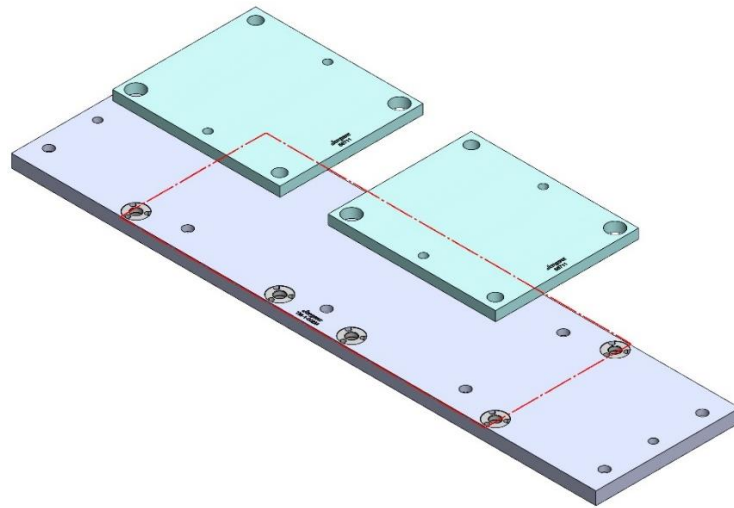

58813 Steel

69405 100MM Vise Ball-Lock® Base

MDC-500

MDC500-003M (continued)

508 X 356 X 28 MM

MDC500-003M

69406 150MM Vise Ball-Lock® Base

TM-1

TM-1

Table Specifications

- Table Travel (X, Y, Z): 762, 305 & 406mm
- Table Dimensions (L x W): 1213 X 267mm
- Maximum Weight on Table: 454 Kgf
- T-Slot Width: .626" TO .630" (15.90mm TO 16.00mm)
- T-Slot Center Distance: 4.00" (102mm)

T-SLOT
DETAIL B

TM-1-002M

1063 X 305 X 32 MM

TM-1-002M

58711 Aluminum

Steel Available upon request

TM-1

TM-1-003M