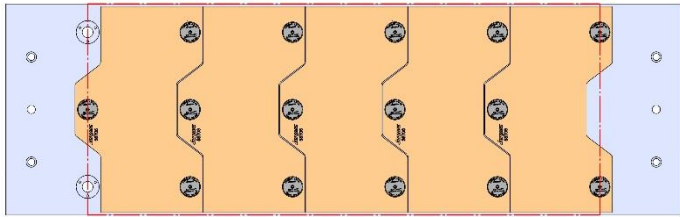

58706 Aluminum   58806 Steel