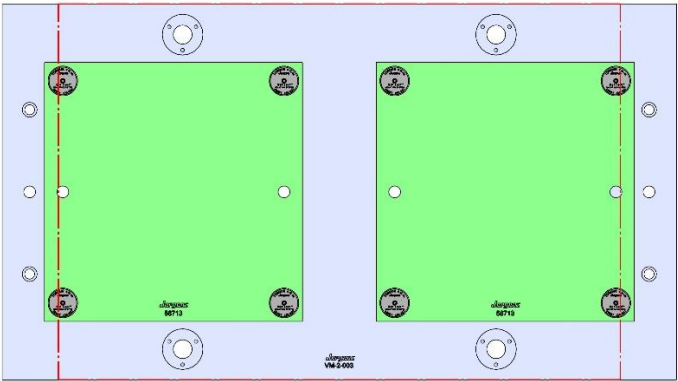

Steel Available upon request

58727 Aluminum

58827 Steel

69406 150MM Vise Ball-Lock® Base

VM-2-003M

VM-3

914 X 508 X 32 MM

VM-2-003M