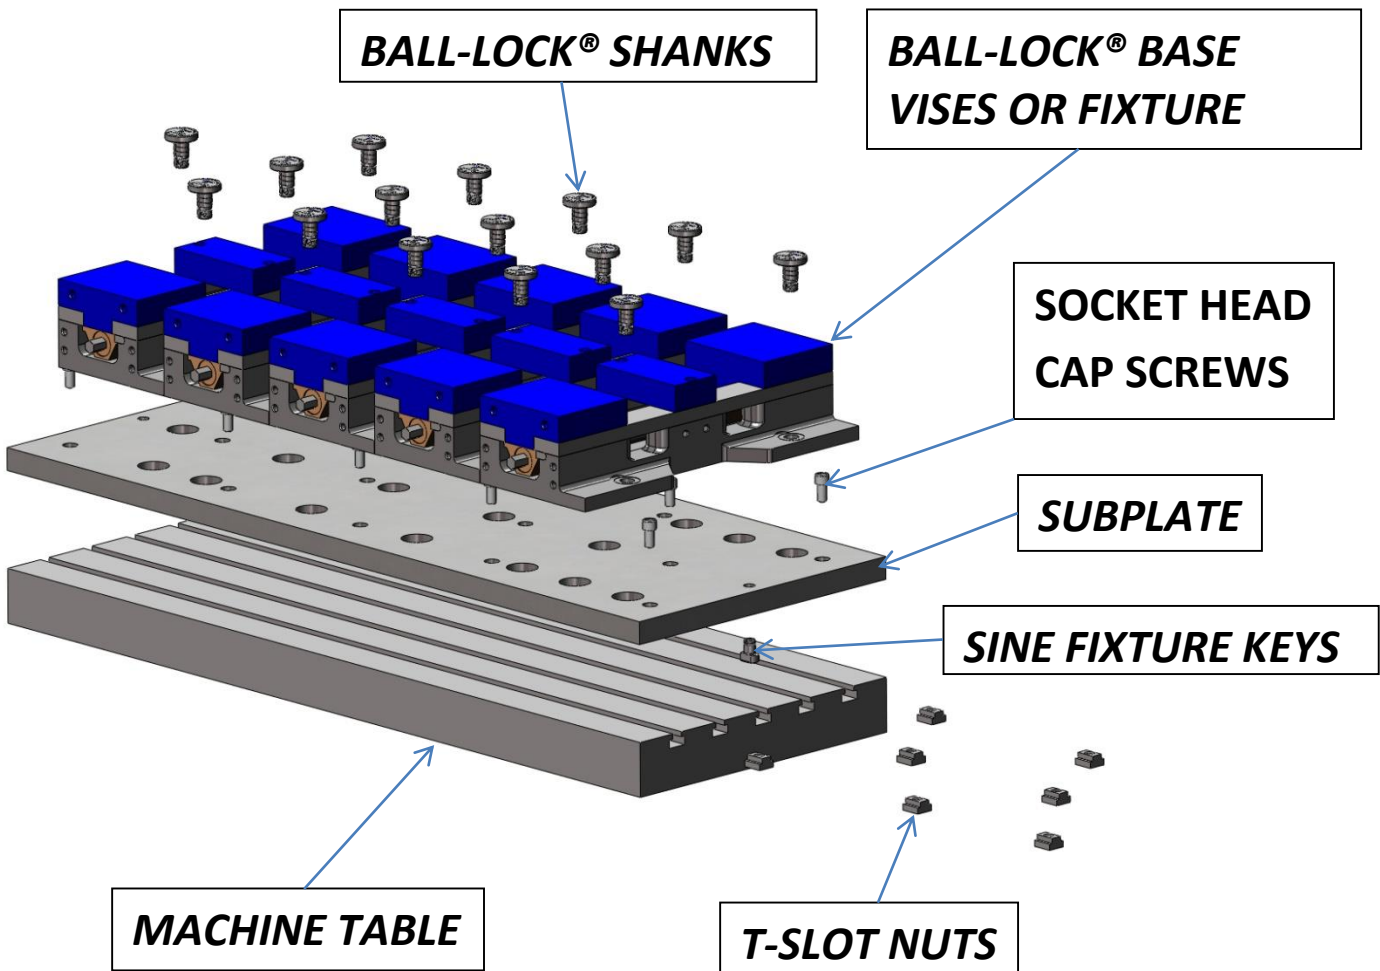

Ball-Lock® Selection Guide

How To Use This Guide

1. Review the “How the Ball-Lock® Mounting System works” section for an overview of the system and components.
2. Select a specific Machine tool model and subplate.
 - a. The opening machine model page includes the machine table specifications used for that machine.
 - b. The following page/pages contain specific subplates designed for that machine model and table specifications.
 - c. Each subplate page lists the color coded fixture plate that will fit the subplate. Each machine may have one or more subplate/fixture plate combinations.
 - d. Use the “fixture plate examples” contained in the guide to help select a fixture plate for typical applications. Fixture plate are color coded to assist in using the example when selecting it for a specific machine.
3. Use the “Subplate and Quote Form” to assist in selecting the required subplate mounting components.
 - a. This form lists the required mounting hardware for each subplate you select.
 - b. You can fill in the number of subplates into the form for reference.
 - c. The mounting hardware listed is for one subplate. When requesting a quote or ordering more than one subplate, the total components required must be increased accordingly.
4. Use the “Fixture Plate and Vise Quote Form” to assist in selecting the required fixture plates and Ball-lock® shanks required for mounting.
 - a. This form lists the ball lock® shanks, part number and quantity required for each fixture plate selected.

As always, please do not hesitate to contact Jergens Workholding Solutions for engineering assistance.

Multi-Axis Catalog

Ball Lock® Brochure

Workholding Solutions
Catalog

How the BALL-LOCK® Mounting System works.

SINE FIXTURE KEYS- are used to align the subplate to a t-slotted table during the installation of the subplate to your machine table.

T-SLOT NUTS- are used in the fastening of the subplate to the machine table.