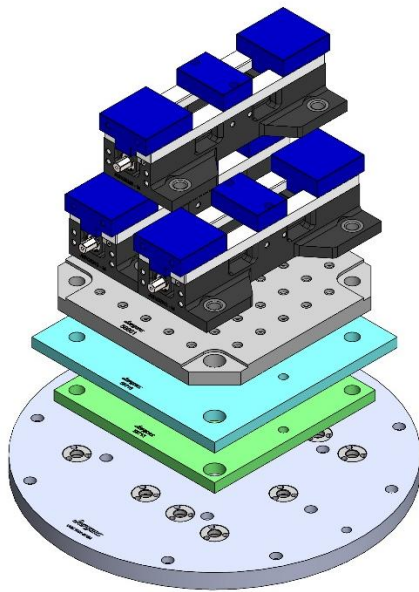

58813 Steel

58715 Aluminum

58815 Steel

58801 Steel

69405 100MM Vise Ball-Lock® Base

UMC1000-004M

UMC1000

635 DIA X 32 MM