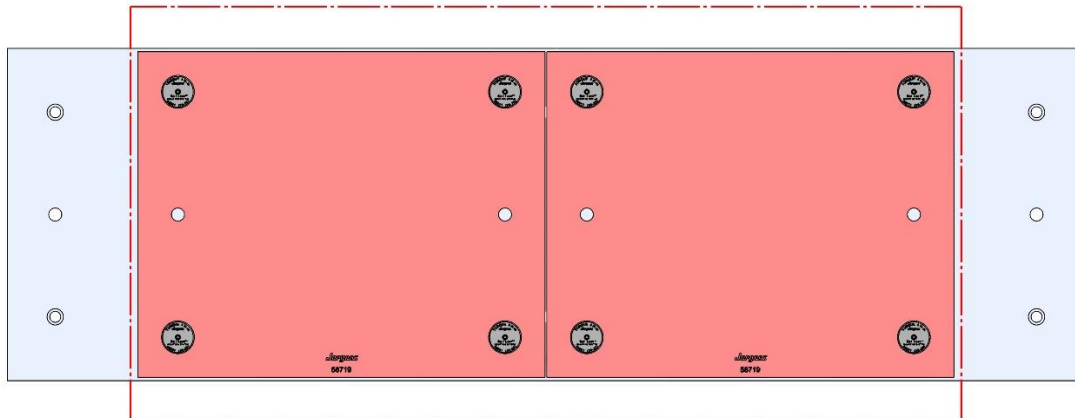

58719 Aluminum

Steel Available upon request