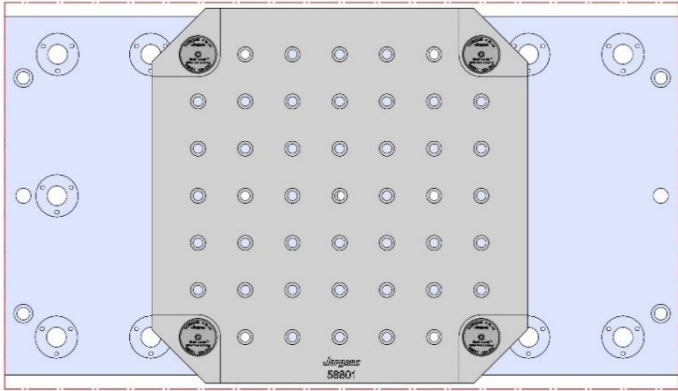

58815 Steel

58801 Steel