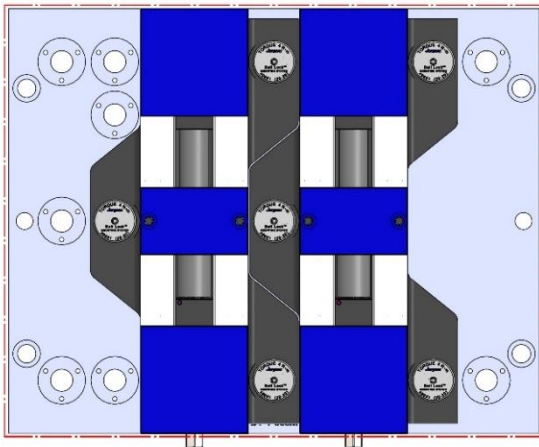

MACHINE TABLES- come in various sizes, t-slot sizes, number of t-slots and also drilled & tapped configurations.

SUBPLATES- can be made to suit your needs in addressing your manufacturing quick-change requirements.

69405 100MM Vise Ball-Lock® Base

DT-1-006M

DT-1

508 X 381 X 28 MM

DT-1-006M

58706 Aluminum

58806 Steel

58711 Aluminum

58719 Aluminum

Steel Available upon request

69405 100MM Vise Ball-Lock® Base

69406 (SHORT) 150MM Vise Ball-Lock® Base

DT-2, DM-2

DT-2

Table Specifications

- Table Travel (X, Y, Z): 711, 406 & 394mm
- Table Dimensions (L x W): 864 X 381mm
- Maximum Weight on Table: 113 Kgf
- T-Slot Width: .626" TO .630" (15.90mm TO 16.00mm)
- T-Slot Center Distance: 4.92" (125mm)