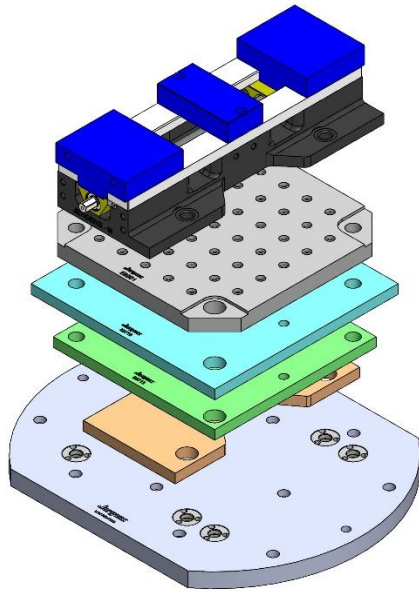

UMC750-005M

UMC750 Pre-2017