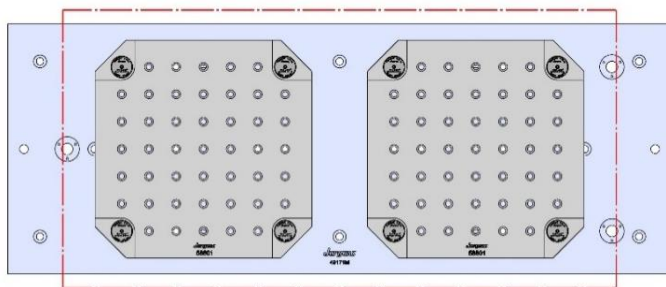

58801 Steel