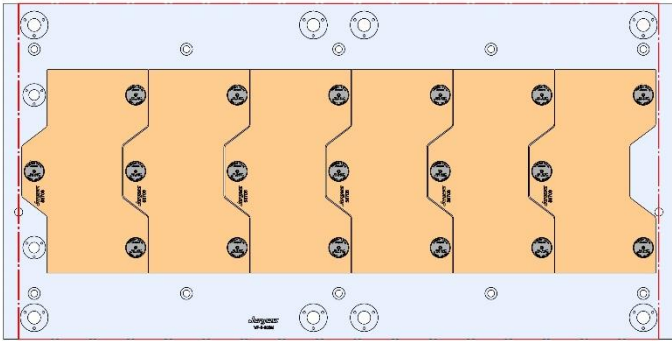

58706 Aluminum

58806 Steel