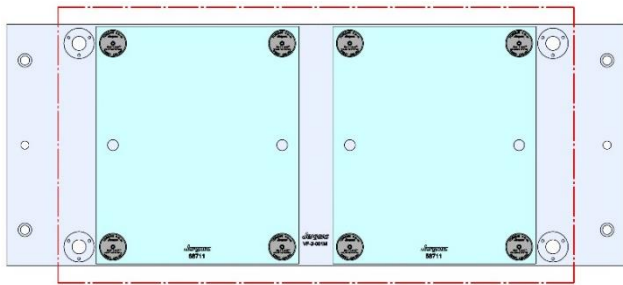

58711 Aluminum

Steel Available upon request