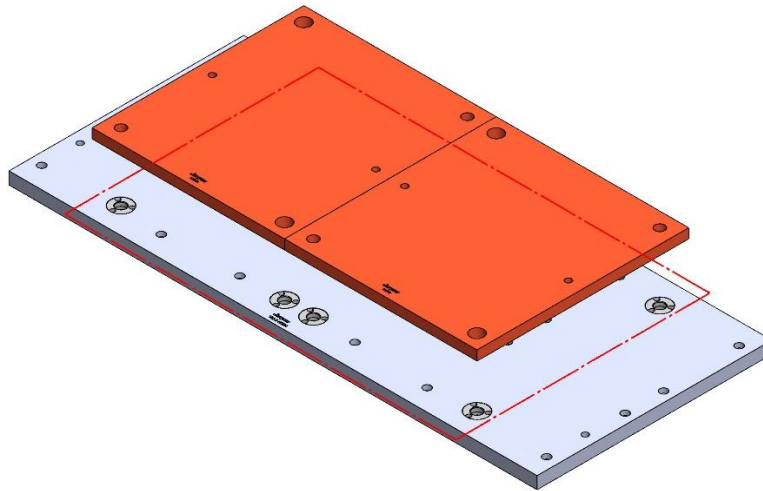

VM-3-005M

VM-3

1372 X 610 X 32 MM