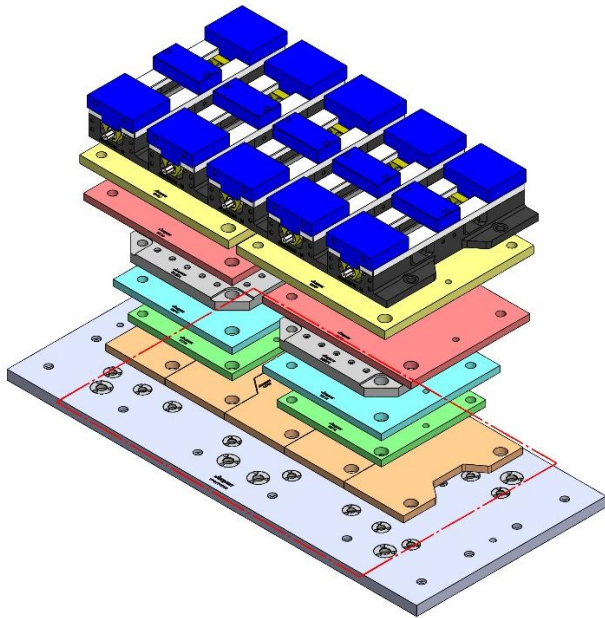

1372 X 635 X 32 MM

VF-3YT-003M

58719 Aluminum

Steel Available upon request

58727 Aluminum

58827 Steel

69406 150MM Vise Ball-Lock® Base

VF-3YT-004M