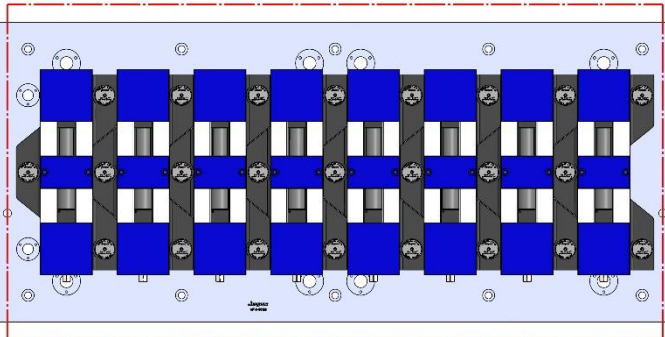

Steel Available upon request

Aluminum Available upon request

58845 Steel

69405 100MM Vise Ball-Lock® Base

69406 150MM Vise Ball-Lock® Base

VF-5-002M

VF-5, VF-5SS, VF5/40

1321 X 660 X 32 MM