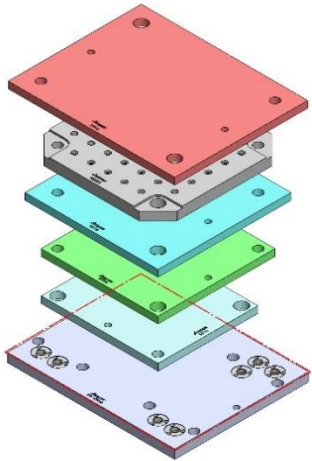

DT-1-003M

DT-1