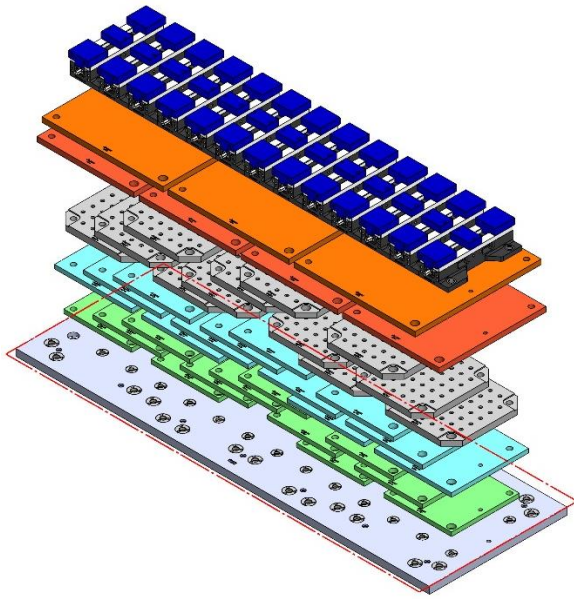

VF-7-011M (continued)