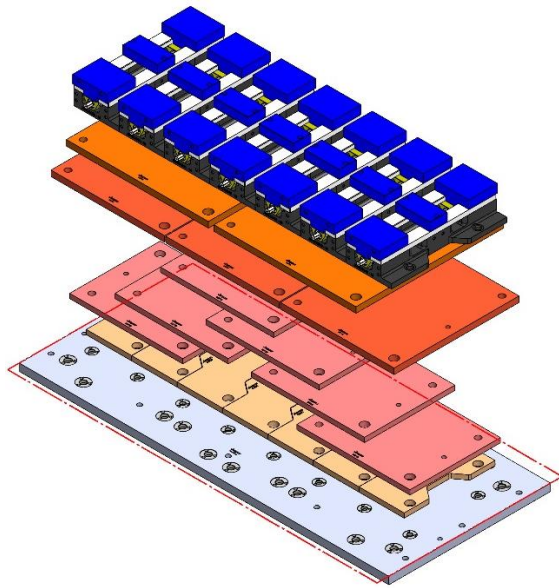

Aluminum Available upon request

58845 Steel

Aluminum Available upon request

58846 Steel

VF-6-010M (continued)

1626 X 711 X 35 MM

VF-6-010M

69406 150MM Vise Ball-Lock® Base