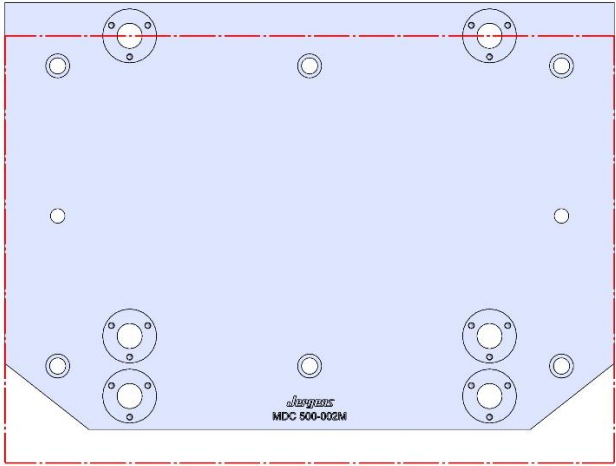

508 X 356 X 28 MM

MDC500-002M