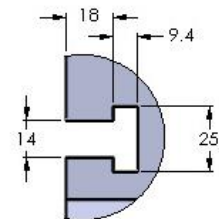

58801 Steel

DT-2-003M(continued)

DT-2

711 X 381 X 28 MM

DT-2-003M

58719 Aluminum

Steel Available upon request

69405 100MM Vise Ball-Lock® Base

MDC-500

MDC-500

Table Specifications

- Table Travel (X, Y, Z): 508, 356 & 508mm
- Table Dimensions (L x W): 508 X 324mm
- Maximum Weight on Table: 318 Kgf
- T-Slot Width: .56" (14mm)
- T-Slot Center Distance: 4.92" (125mm)