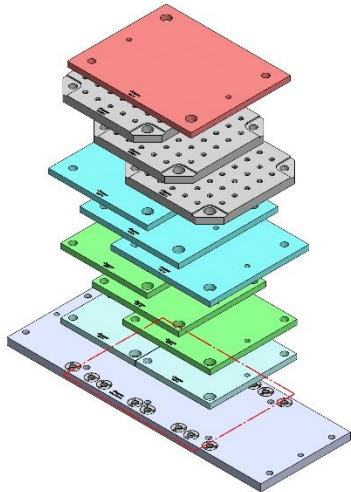

MM-2-007M

MINI-MILL2, SUPER MINIMILL2

1016 X 356 X 32 MM

MM-2-007M

Steel Available upon request

Steel Available upon request