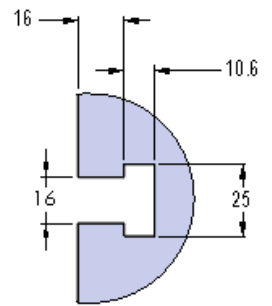

58719 Aluminum

Steel Available upon request

69405 100MM Vise Ball-Lock® Base

69406 (SHORT) 150MM Vise Ball-Lock® Base

DT-2, DM-2

DT-2

Table Specifications

- Table Travel (X, Y, Z): 711, 406 & 394mm
- Table Dimensions (L x W): 864 X 381mm
- Maximum Weight on Table: 113 Kgf
- T-Slot Width: .626" TO .630" (15.90mm TO 16.00mm)
- T-Slot Center Distance: 4.92" (125mm)

T-SLOT
DETAIL-A

DT-2-001M

DT-2

711 X 381 X 28 MM

DT-2-001M

58711 Aluminum

Steel Available upon request

58713 Aluminum