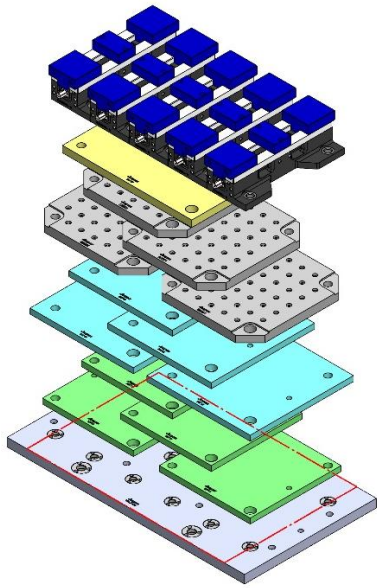

VM-2

914 X 508 X 32 MM

VM-2-003M

69405 100MM Vise Ball-Lock® Base

VM-2-004M

VM-2

914 X 508 X 32 MM

VM-2-004M