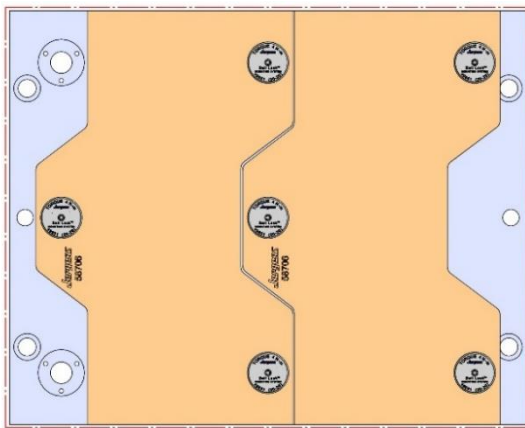

Ball-Lock® Selection Guide

How To Use This Guide

1. Review the “How the Ball-Lock® Mounting System works” section for an overview of the system and components.
2. Select a specific Machine tool model and subplate.
 - a. The opening machine model page includes the machine table specifications used for that machine.
 - b. The following page/pages contain specific subplates designed for that machine model and table specifications.
 - c. Each subplate page lists the color coded fixture plate that will fit the subplate. Each machine may have one or more subplate/fixture plate combinations.
 - d. Use the “fixture plate examples” contained in the guide to help select a fixture plate for typical applications. Fixture plate are color coded to assist in using the example when selecting it for a specific machine.
3. Use the “Subplate and Quote Form” to assist in selecting the required subplate mounting components.
 - a. This form lists the required mounting hardware for each subplate you select.
 - b. You can fill in the number of subplates into the form for reference.
 - c. The mounting hardware listed is for one subplate. When requesting a quote or ordering more than one subplate, the total components required must be increased accordingly.
4. Use the “Fixture Plate and Vise Quote Form” to assist in selecting the required fixture plates and Ball-lock® shanks required for mounting.
 - a. This form lists the ball lock® shanks, part number and quantity required for each fixture plate selected.

MACHINE TABLES- come in various sizes, t-slot sizes, number of t-slots and also drilled & tapped configurations.

SUBPLATES- can be made to suit your needs in addressing your manufacturing quick-change requirements.

69405 100MM Vise Ball-Lock® Base

DT-1-006M

DT-1

508 X 381 X 28 MM

DT-1-006M

58706 Aluminum

58806 Steel

58711 Aluminum