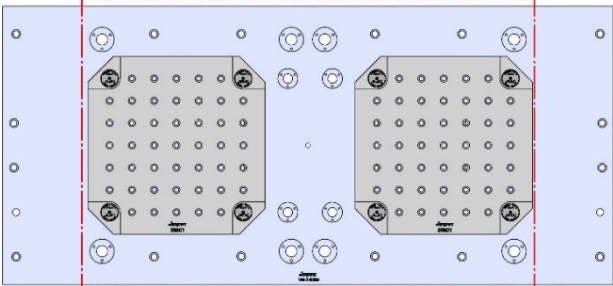

58801 Steel