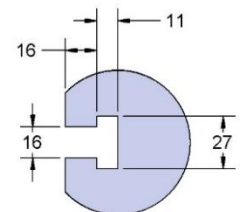

T-SLOT
DETAIL A