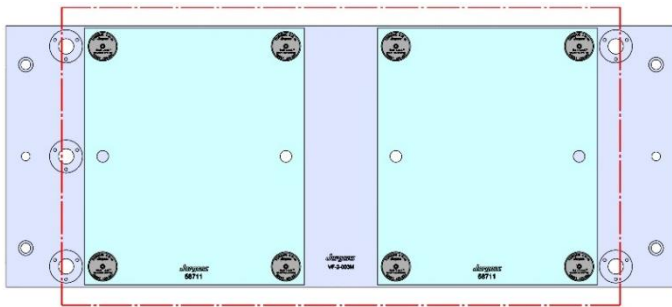

58711 Aluminum

Steel Available upon request