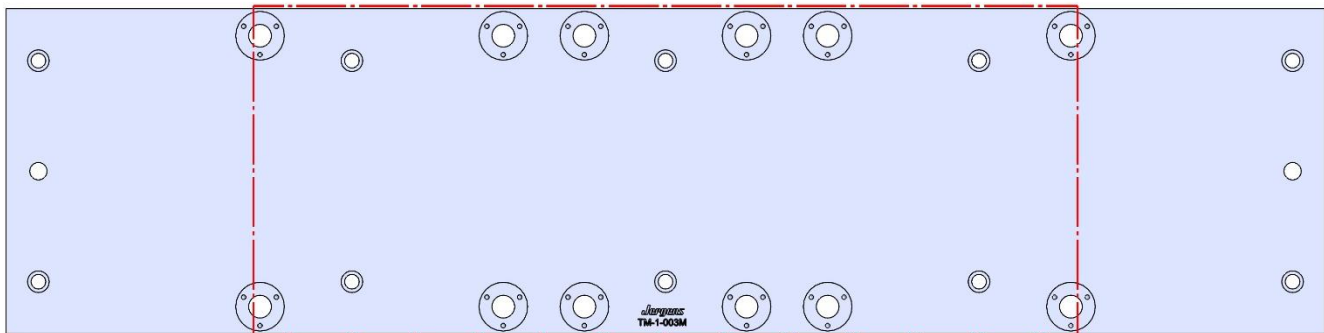

1063 X 305 X 32 MM

TM-1-003M