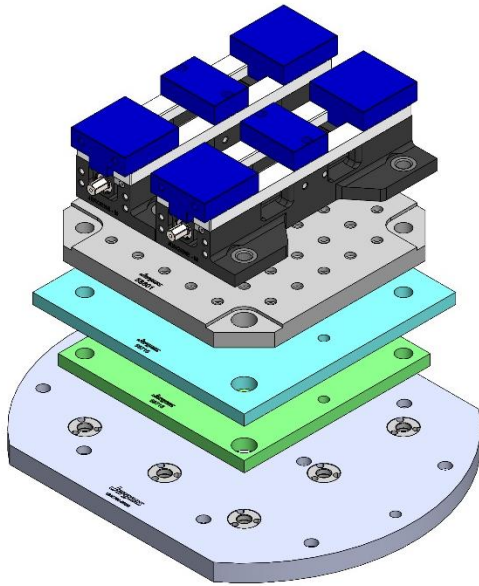

UMC750-003M(continued)

UMC750 Pre-2017

630 X 500 X 32 MM

UMC750-003M

69405 100MM Vise Ball-Lock® Base

UMC750-004M

UMC750 Pre-2017

630 X 500 X 32 MM