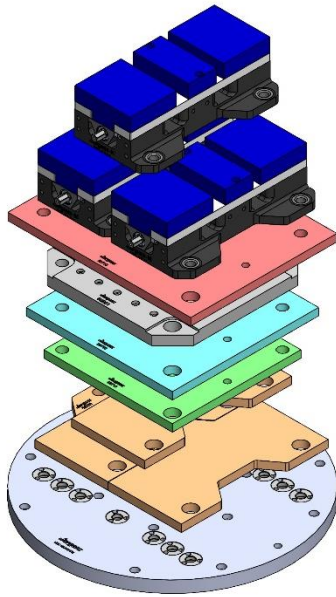

69496(SHORT) 150MM Vise Ball-Lock® Base

UMC1000-007M

UMC1000

635 DIA X 32 MM

UMC1000-007M

58706 Aluminum

58806 Steel

58713 Aluminum