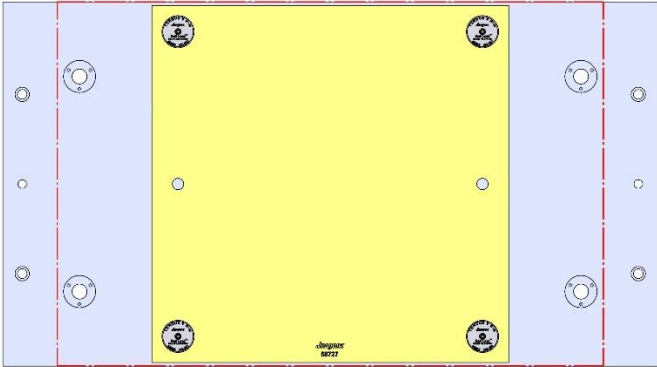

58815 Steel

58801 Steel

58719 Aluminum

Steel Available upon request

VF-2YT-001M (continued)

VF-2YT

914 X 508 X 32 MM

VF-2YT-001M