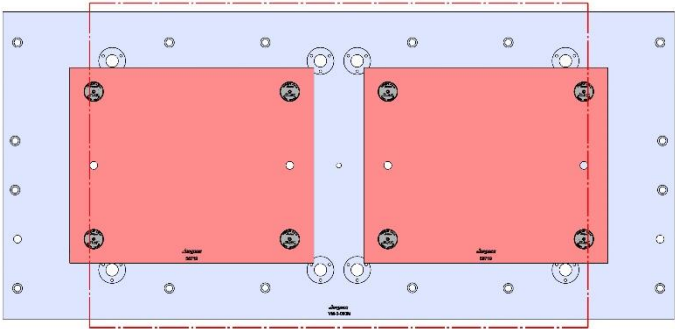

58719 Aluminum

Steel Available upon request