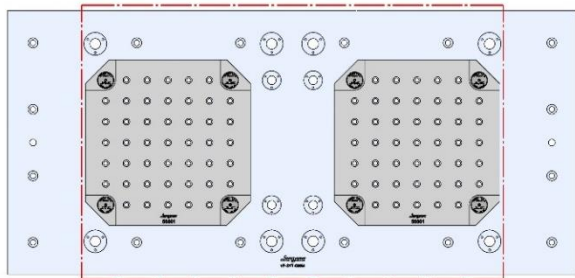

58801 Steel

58719 Aluminum

Steel Available upon request