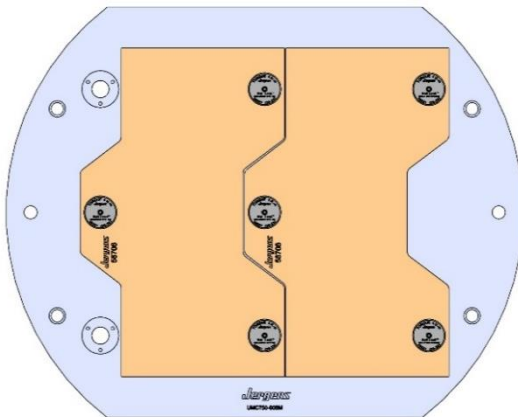

58706 Aluminum

58806 Steel