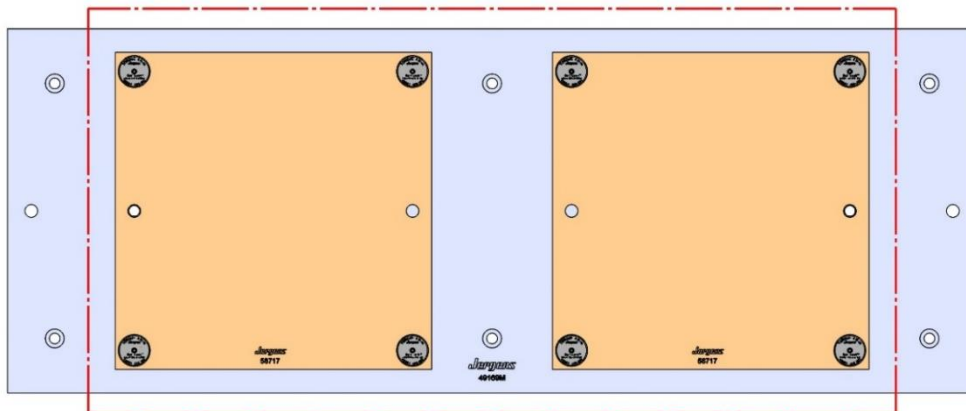

58717 Aluminum

58817 Steel