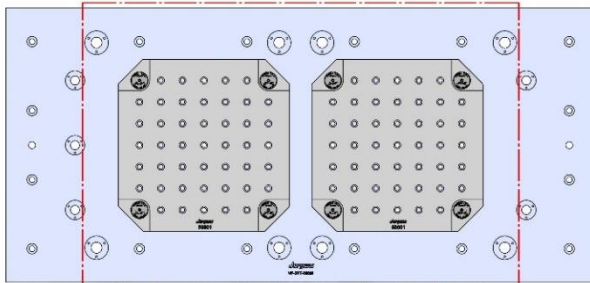

58801 Steel