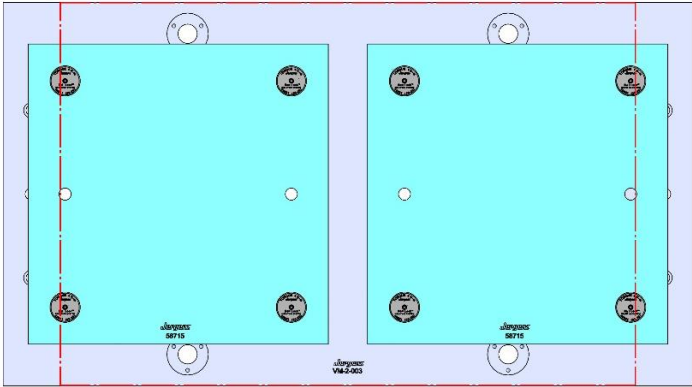

58715 Aluminum

58815 Steel