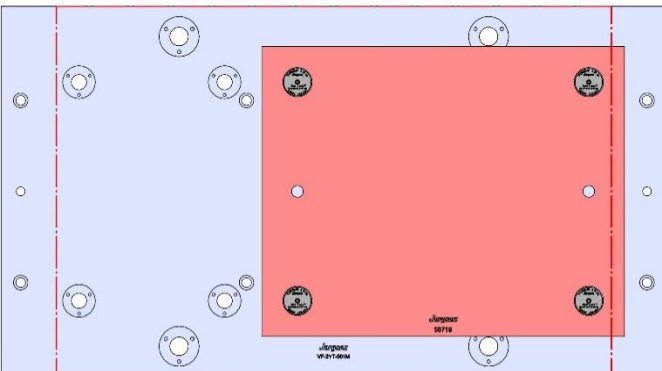

58719 Aluminum

Steel Available upon request