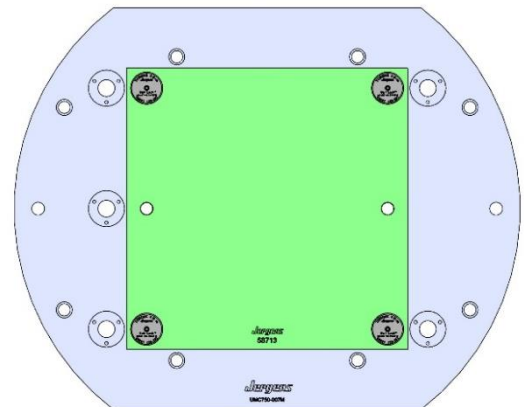

69496(SHORT) 150MM Vise Ball-Lock® Base

UMC750-007M

UMC750 Pre-2017

630 X 500 X 32 MM

UMC750-007M

58706 Aluminum

58806 Steel

58713 Aluminum