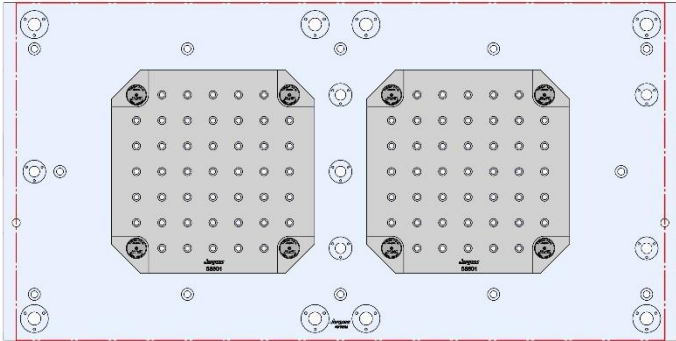

49196M (continued)

VF-5, VF-5SS, VF5/40

1321 X 660 X 32 MM

49196M

Aluminum Available upon request

58846 Steel

58801 Steel

69406 150MM Vise Ball-Lock® Base