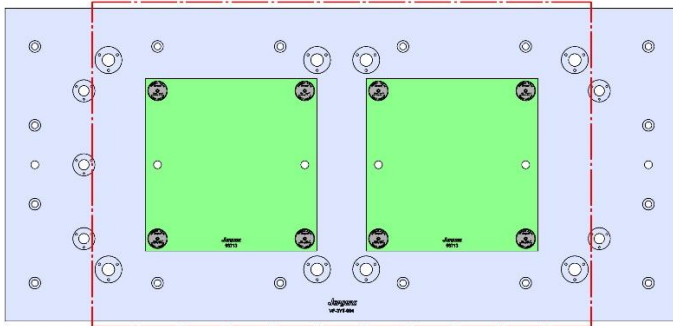

58713 Aluminum

58813 Steel