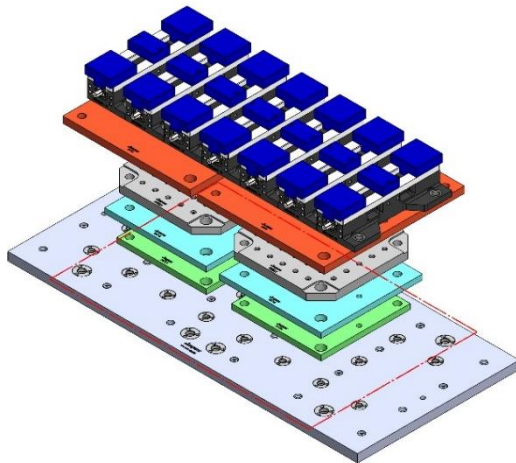

VF-3YT-007M

58719 Aluminum

Steel Available upon request

Aluminum Available upon request

58845 Steel

69406 150MM Vise Ball-Lock® Base

VF-3YT-008M

VF-3YT