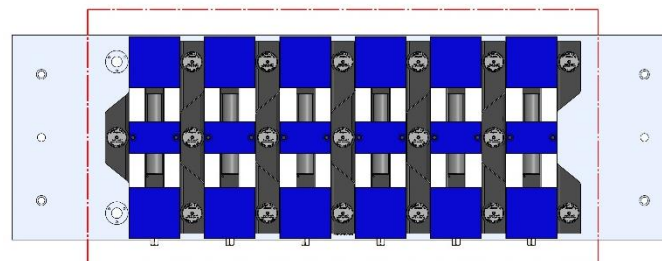

69405 100MM Vise Ball-Lock® Base