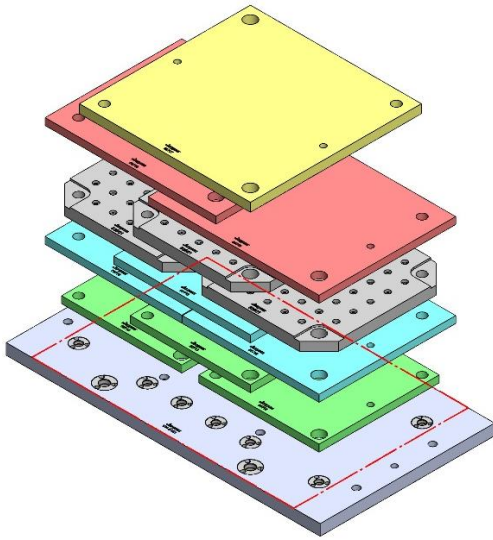

VM-2-001M

VM-2