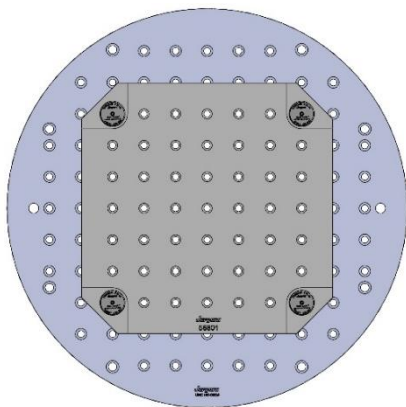

58713 Aluminum

58813 Steel