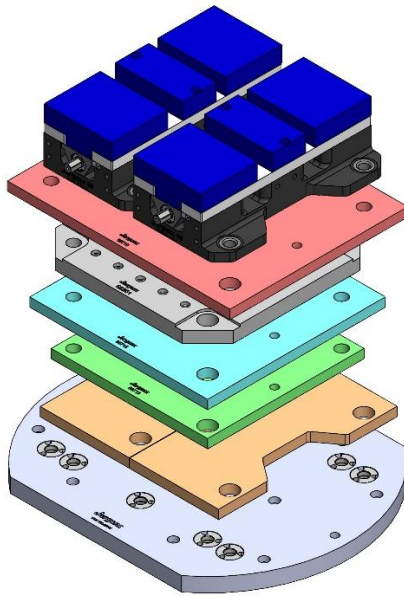

UMC750-006M

UMC750 Pre-2017