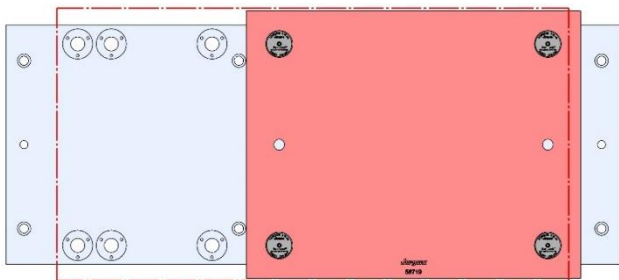

58719 Aluminum

Steel Available upon request