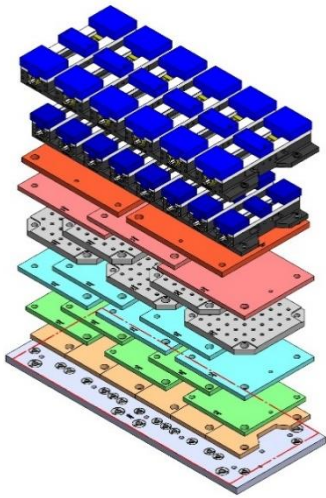

VF-4-001M

69405 100MM Vise Ball-Lock® Base

69406 150MM Vise Ball-Lock® Base

VF-4-002M

VF-4, VF-4SS

1321 X 508 X 32 MM

VF-4-002M

58706 Aluminum