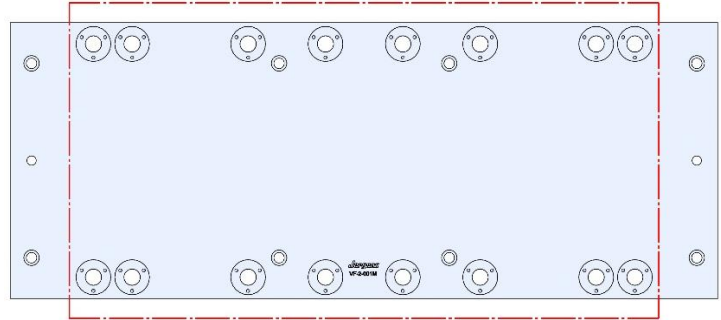

58713 Aluminum **58813 Steel**

58715 Aluminum **58815 Steel**

58719 Aluminum **Steel Available upon request**

58801 Steel

69496 (SHORT) 150MM Vise Ball-Lock® Base

VF-2-001M

VF-2, VF-2SS

914 X 356 X 28 MM