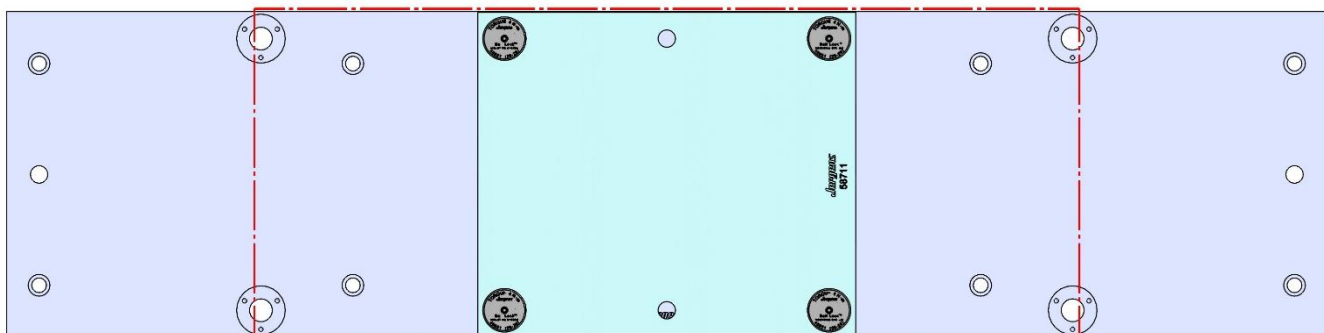

58711 Aluminum

Steel Available upon request