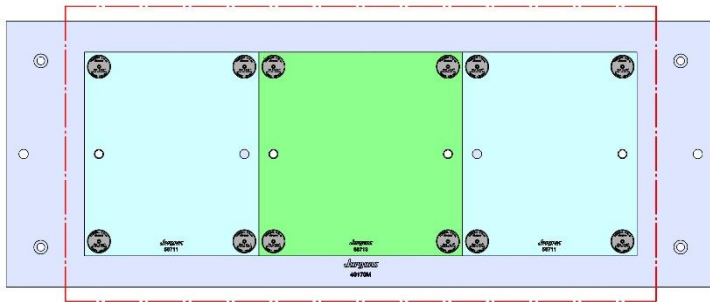

49170M

VF-3, VF-3SS

1219 X 457 X 32 MM

49170M

58711 Aluminum
58713 Aluminum

Steel Available upon request
58813 Steel

58713 Aluminum

58813 Steel

58715 Aluminum

58815 Steel

58801 Steel