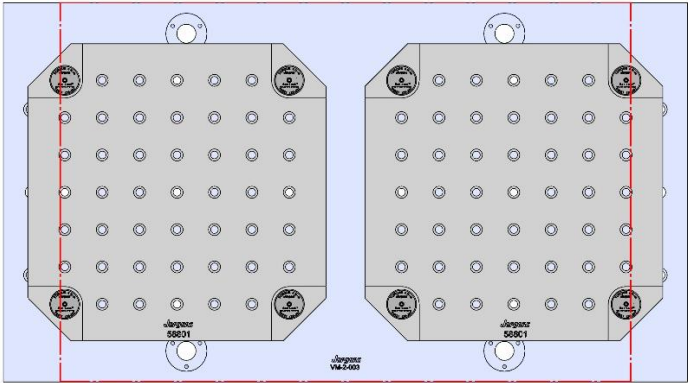

58801 Steel