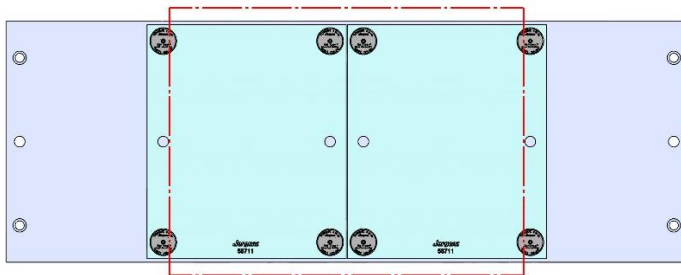

58711 Aluminum

Steel Available upon request