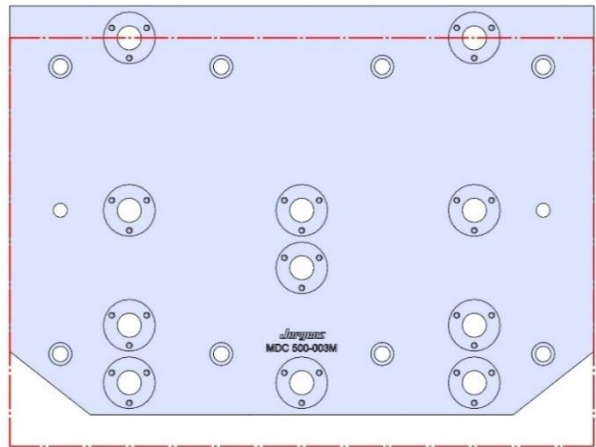

508 X 356 X 28 MM

MDC500-003M