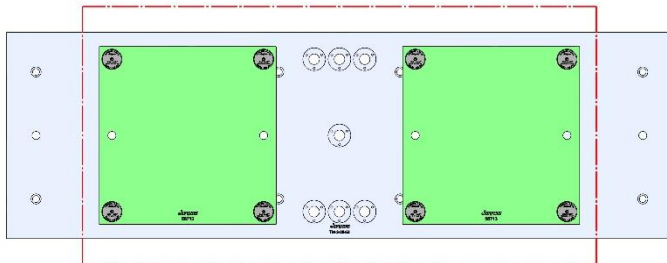

58713 Aluminum

58813 Steel