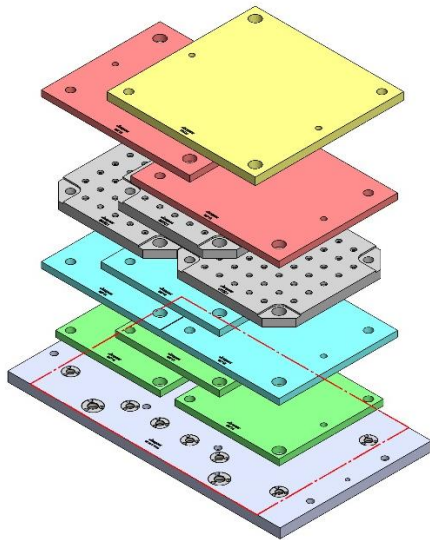

VF-2YT-001M

VF-2YT