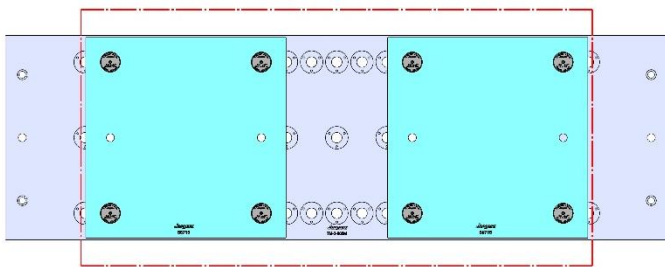

58715 Aluminum

58815 Steel