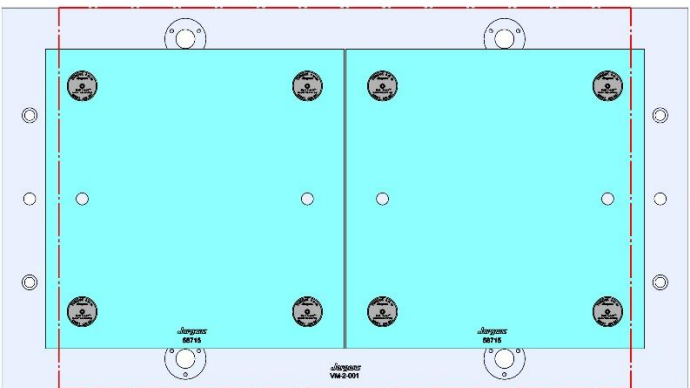

VM-2-001M

VM-2

914 X 508 X 32 MM

VM-2-001M

58713 Aluminum

58813 Steel

58715 Aluminum

58815 Steel