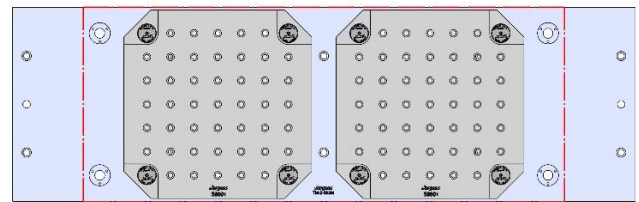

58801 Steel