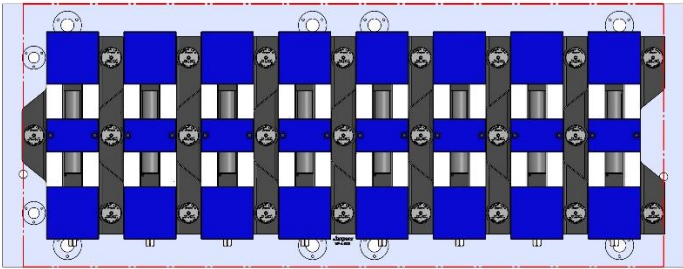

Aluminum Available upon request

58845 Steel

VF-4-002M (continued)

VF-4, VF-4SS

1321 X 508 X 32 MM

VF-4-002M

69405 100MM Vise Ball-Lock® Base

69406 150MM Vise Ball-Lock® Base