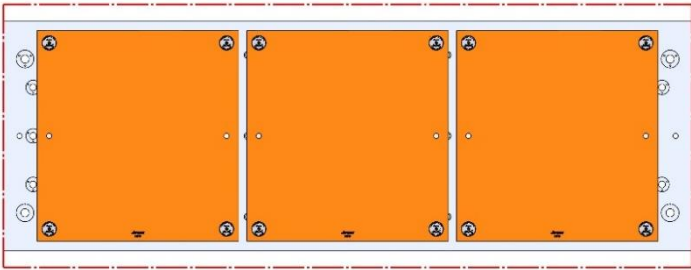

Aluminum Available upon request

58846 Steel

69405 100MM Vise Ball-Lock® Base

UMC750 (PRE-2017 MODELS)

UMC750 Pre-2017

Table Specifications

- Table Travel (X, Y, Z): 762, 508 & 508mm
- Table Dimensions (DIA x W): 630 X 500mm
- Maximum Weight on Table: 300 Kgf
- T-Slot Width: .630" (16.00mm)
- T-Slot Center Distance: 2.48" (63mm)