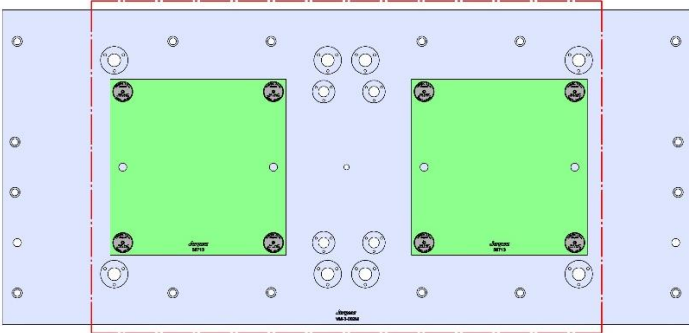

58713 Aluminum

58813 Steel