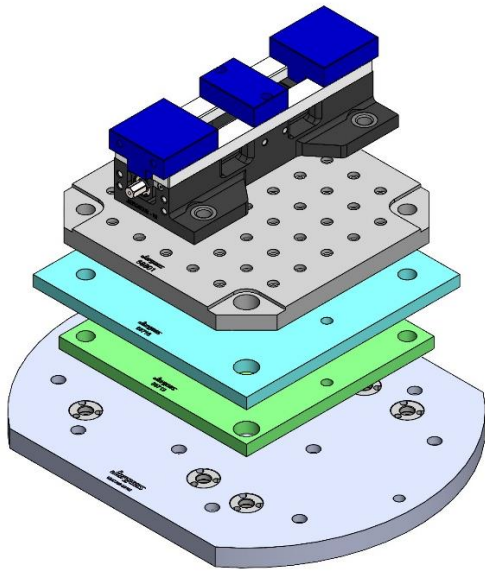

58815 Steel

58801 Steel

UMC750-002M(continued)

UMC750 Pre-2017

630 X 500 X 32 MM

UMC750-002M

69405 100MM Vise Ball-Lock® Base

UMC750-003M