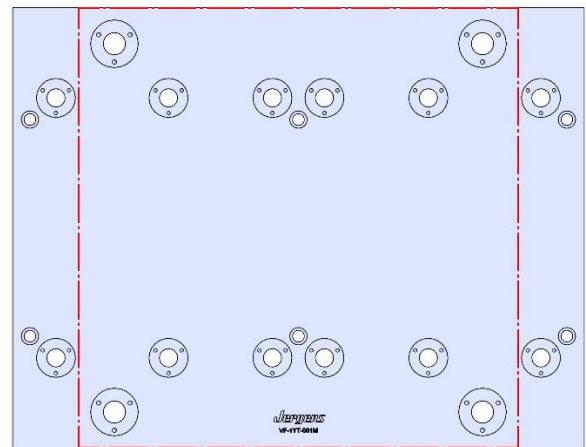

VF-1YT-001M

VF-1YT

660 X 508 X 32 MM

VF-1YT-001M