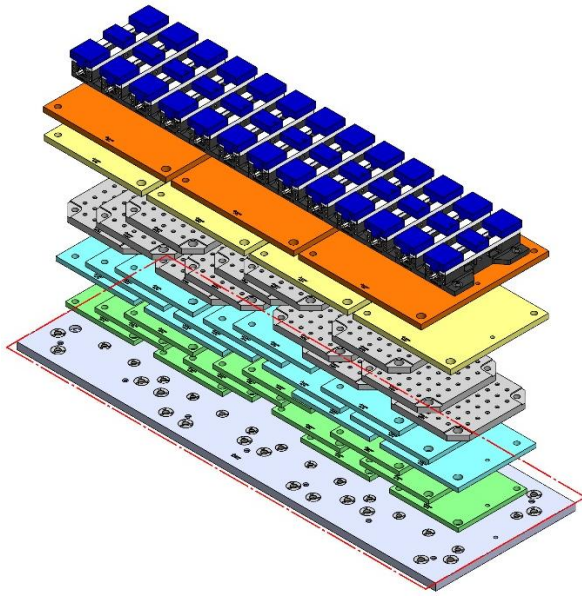

VF-7-006M (continued)