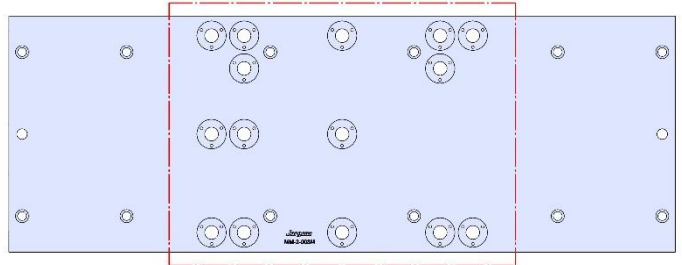

MINI-MILL2, SUPER MINIMILL2

1016 X 356 X 32 MM

MM-2-008M