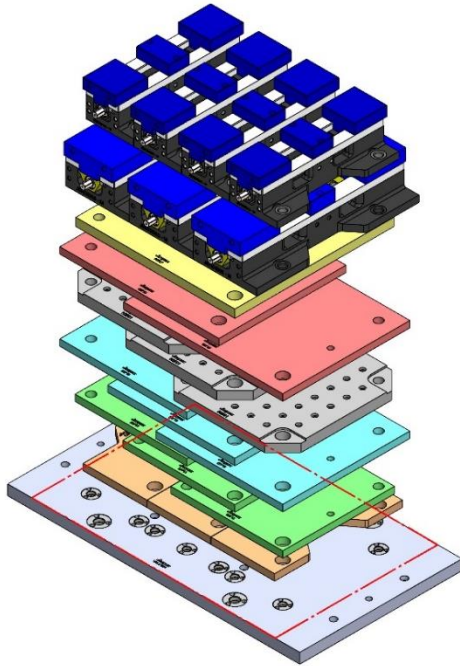

VM-2

914 X 508 X 32 MM

VM-2-003M

69405 100MM Vise Ball-Lock® Base

VM-2-004M

VM-2

914 X 508 X 32 MM

VM-2-004M