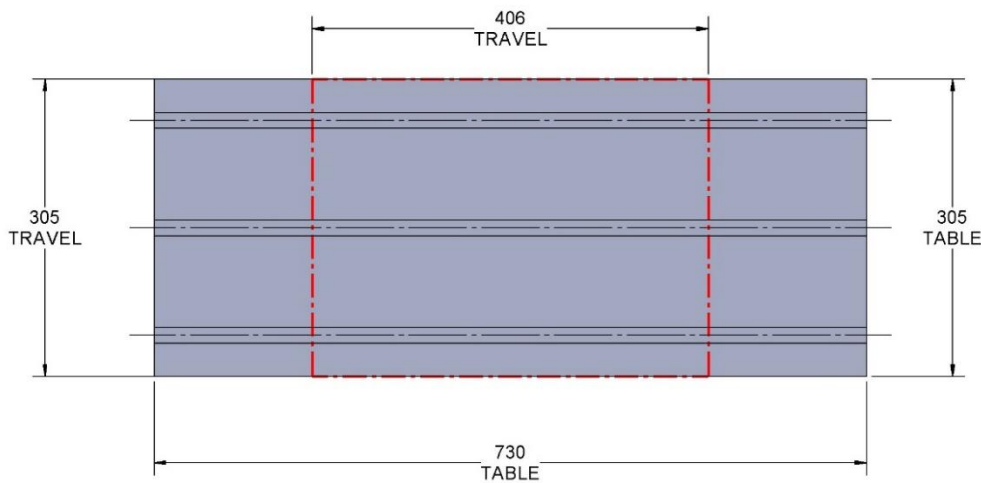

MINI-MILL, SUPER MINIMILL

MINI-MILL, SUPER MINIMILL

Table Specifications

- Table Travel (X, Y, Z): 406, 305 & 254mm
- Table Dimensions (L x W): 730 X 305mm
- Maximum Weight on Table: 227 Kgf
- T-Slot Width: .630" (16mm)
- T-Slot Center Distance: 4.331" (110mm)