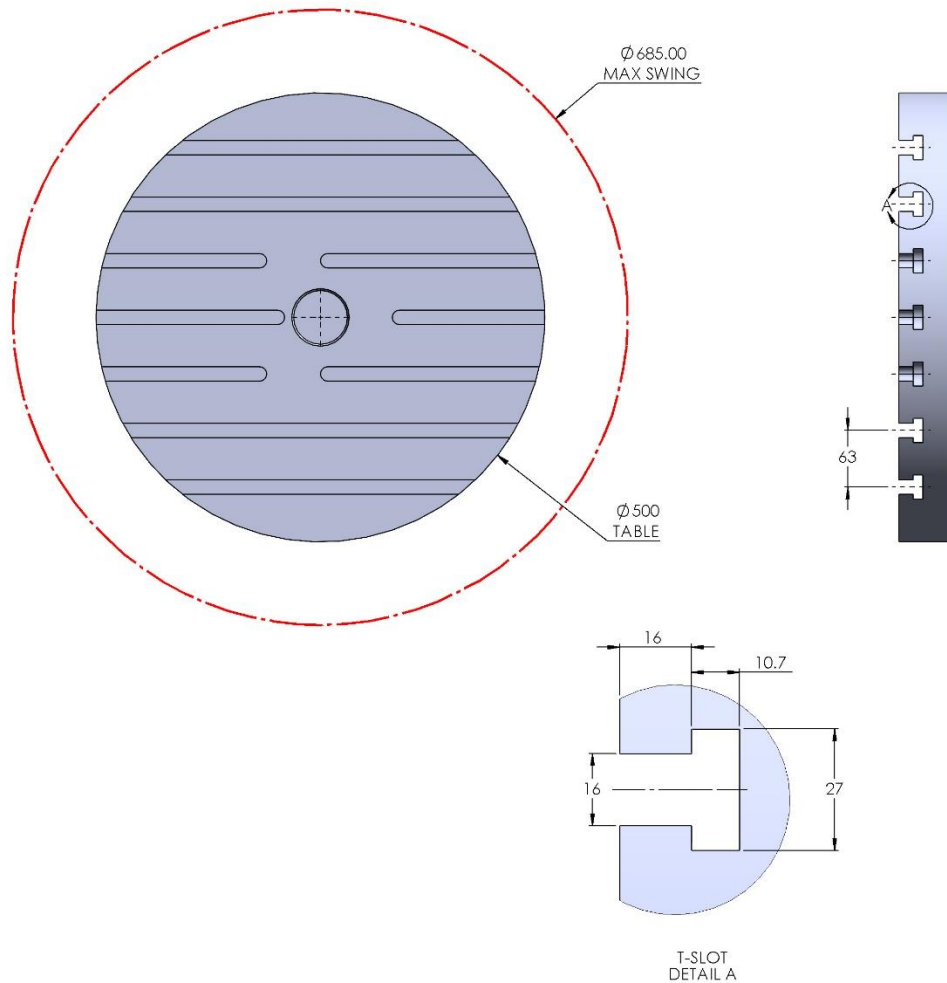

58719 Aluminum

Steel Available upon request

69496(SHORT) 150MM Vise Ball-Lock® Base

UMC750 (2017-CURRENT MODELS)

UMC750 2017-Current

Table Specifications

- Table Travel (X, Y, Z): 762, 508 & 508mm
- Table Dimensions (DIA): 500mm
- Maximum Swing (DIA): 686mm
- Maximum Weight on Table: 300 Kgf
- T-Slot Width: .630" (16.00mm)
- T-Slot Center Distance: 2.48" (63mm)