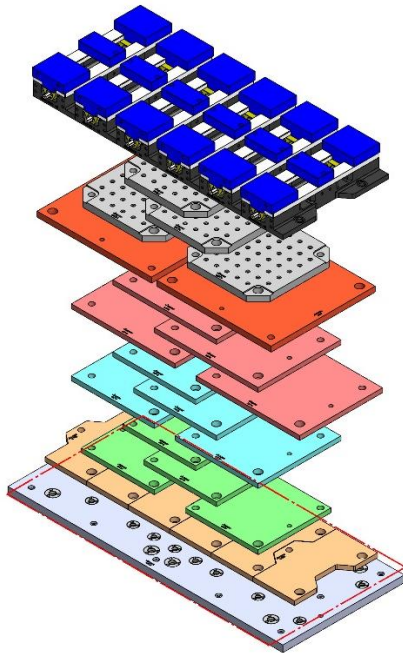

1321 X 584 X 32 MM

49191M

Aluminum Available upon request

58845 Steel

58801 Steel

69406 150MM Vise Ball-Lock® Base

49192M

VF-5, VF-5SS, VF5/40