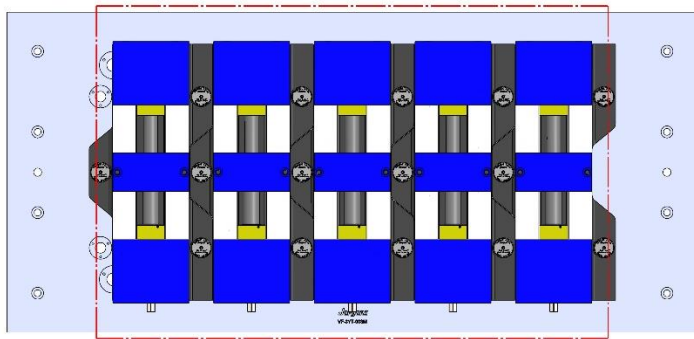

1372 X 635 X 32 MM

VF-3YT-003M

58719 Aluminum

Steel Available upon request

58727 Aluminum

58827 Steel

69406 150MM Vise Ball-Lock® Base

VF-3YT-004M