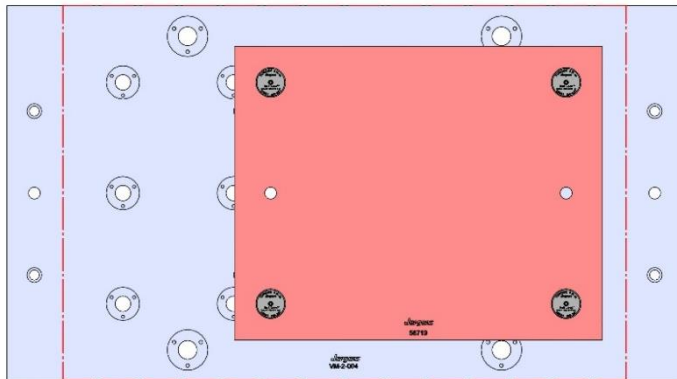

58719 Aluminum

Steel Available upon request