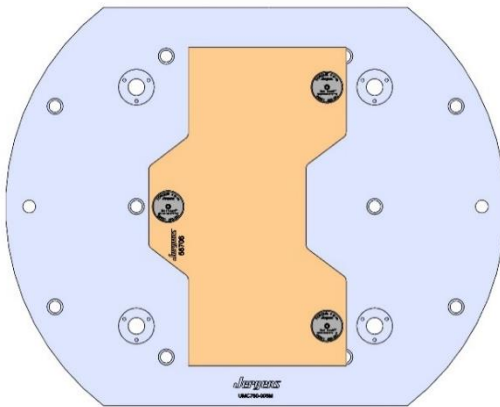

58706 Aluminum

58806 Steel