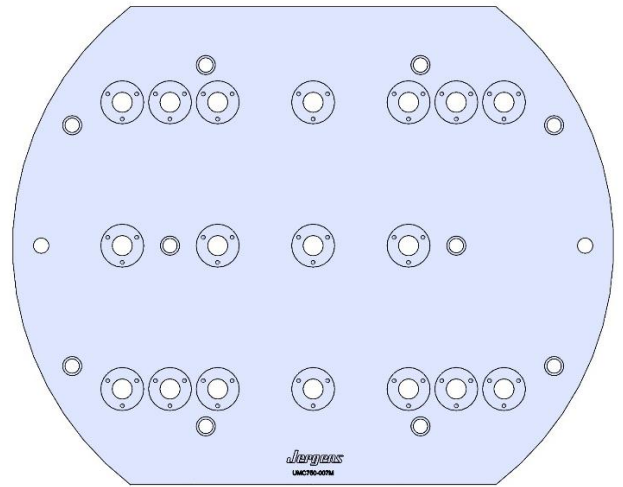

630 X 500 X 32 MM

UMC750-007M