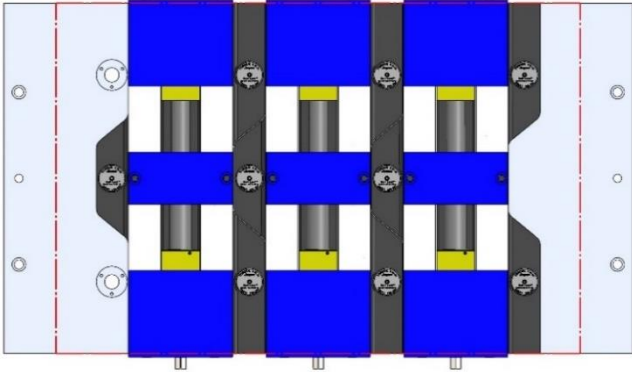

69406 150MM Vise Ball-Lock® Base

69405 100MM Vise Ball-Lock® Base

VF-3, VF-3SS

VF-3, VF-3SS

Table Specifications

- Table Travel (X, Y, Z): 1016, 508 & 635mm
- Table Dimensions (L x W): 1219 X 457mm
- Maximum Weight on Table: 1588 Kgf
- T-Slot Width: .630" (16.00mm)
- T-Slot Center Distance: 3.15" (80mm)