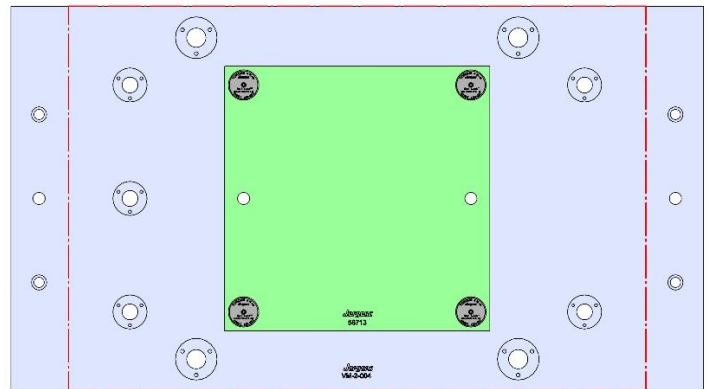

58713 Aluminum

58813 Steel