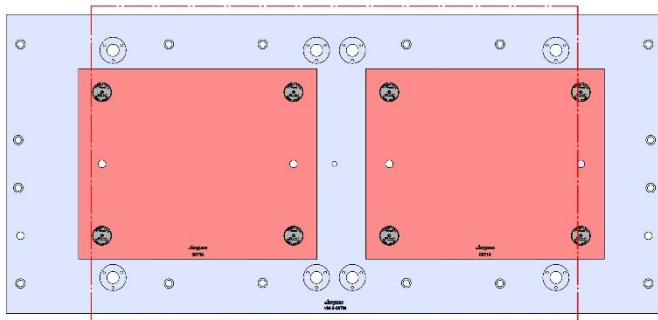

58719 Aluminum

Steel Available upon request