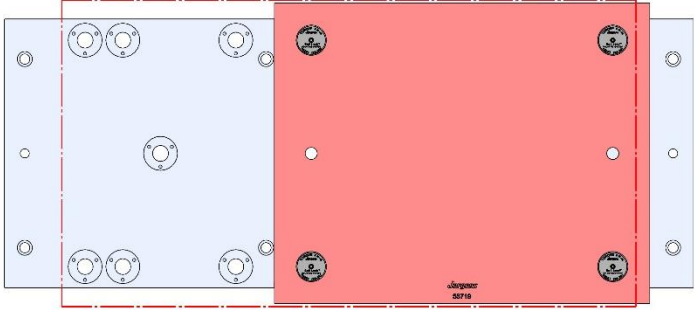

914 X 406 X 28 MM

VF-2-002M

58801 Steel

58719 Aluminum

Steel Available upon request

69496 (SHORT) 150MM Vise Ball-Lock® Base

VF-2-003M

VF-2, VF-2SS