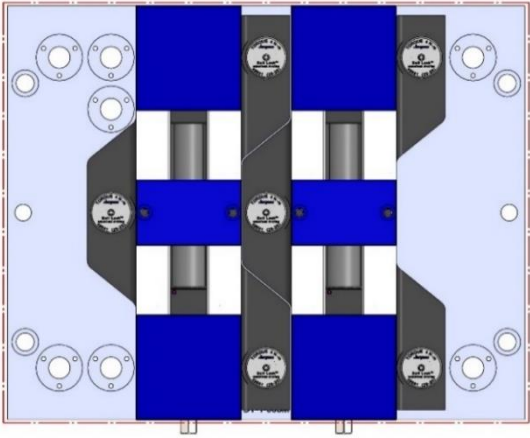

MACHINE TABLES- come in various sizes, t-slot sizes, number of t-slots and also drilled & tapped configurations.

SUBPLATES- can be made to suit your needs in addressing your manufacturing quick-change requirements.

DT-1

508 X 381 X 28 MM

DT-1-005M

58711 Aluminum

Steel Available upon request

58713 Aluminum

58813 Steel

58715 Aluminum

58815 Steel

58719 Aluminum

Steel Available upon request

DT-1-005M (CONTINUED)

DT-1

508 X 381 X 28 MM

DT-1-005M

58801 Steel

69405 100MM Vise Ball-Lock® Base

DT-1-006M

DT-1

508 X 381 X 28 MM

DT-1-006M

58706 Aluminum

58806 Steel

58711 Aluminum