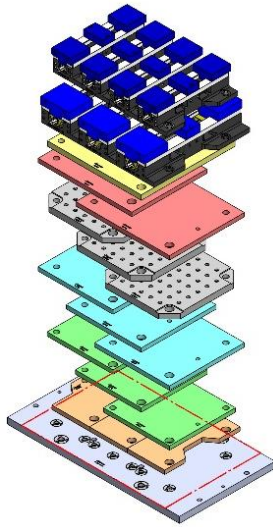

VF-2YT-003M(continued)

VF-2YT

914 X 508 X 32 MM

VF-2YT-003M

69405 100MM Vise Ball-Lock® Base

VF-2YT-004M

VF-2YT

914 X 508 X 32 MM