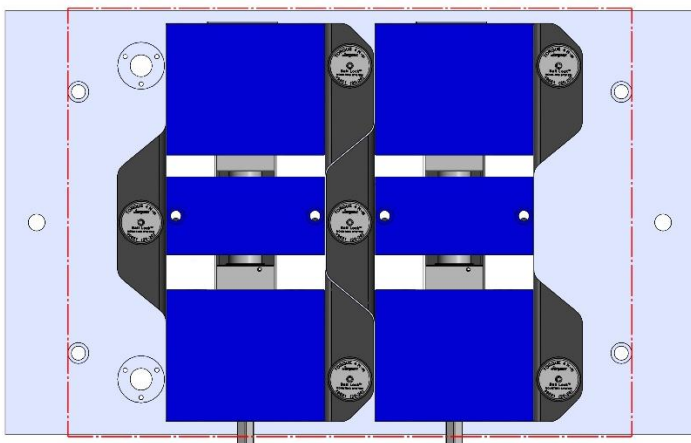

VF-1

660 X 406 X 28 MM

49164M

58706 Aluminum

58806 Steel

58719 Aluminum

Steel Available upon request

69496 (SHORT) 150MM Vise Ball-Lock®
Base