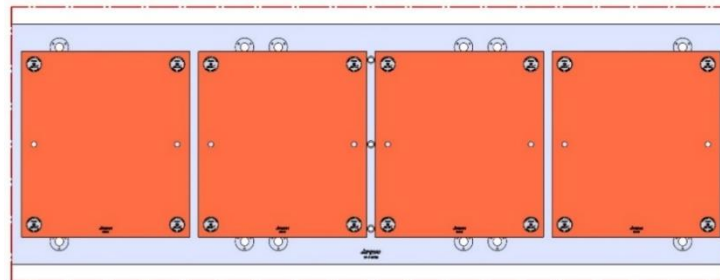

69405 100MM Vise Ball-Lock® Base

VF-7-007M

VF-7

2134 X 711 X 35 MM

VF-7-007M

Aluminum Available upon request

58845 Steel

Aluminum Available upon request