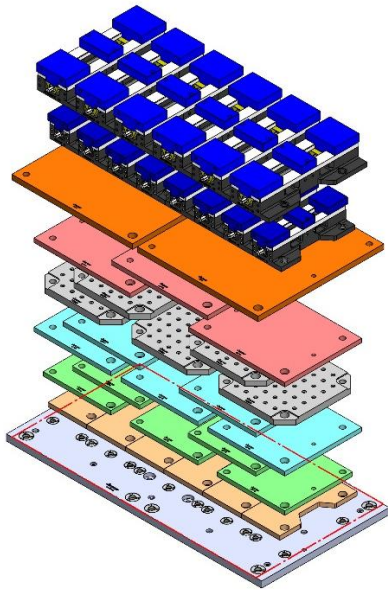

VF-5-002M (continued)

VF-5, VF-5SS, VF5/40