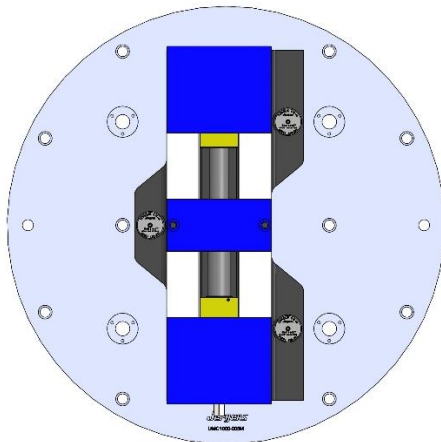

58815 Steel

58801 Steel

UMC1000-005M (continued)

UMC1000

635 DIA X 32 MM

UMC1000-005M

69406 150MM Vise Ball-Lock® Base

UMC1000-006M