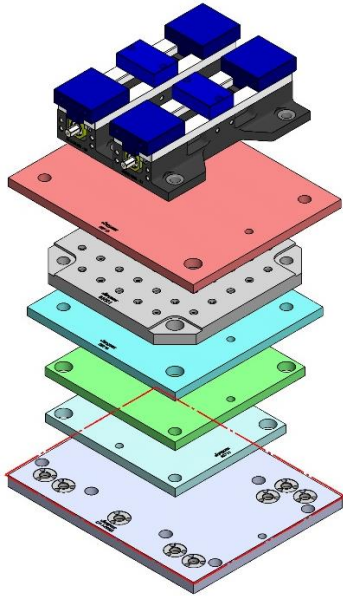

MACHINE TABLES- come in various sizes, t-slot sizes, number of t-slots and also drilled & tapped configurations.

SUBPLATES- can be made to suit your needs in addressing your manufacturing quick-change requirements.

DT-1

508 X 381 X 28 MM

DT-1-004M

58713 Aluminum

58713 Steel

58715 Aluminum

58815 Steel

58801 Steel

58719 Aluminum

Steel Available upon request

DT-1-004M (CONTINUED)

DT-1

508 X 381 X 28 MM

DT-1-004M

69405 100MM Vise Ball-Lock® Base

DT-1-005M

DT-1

508 X 381 X 28 MM

DT-1-005M

58711 Aluminum

Steel Available upon request

58713 Aluminum

58813 Steel

58715 Aluminum