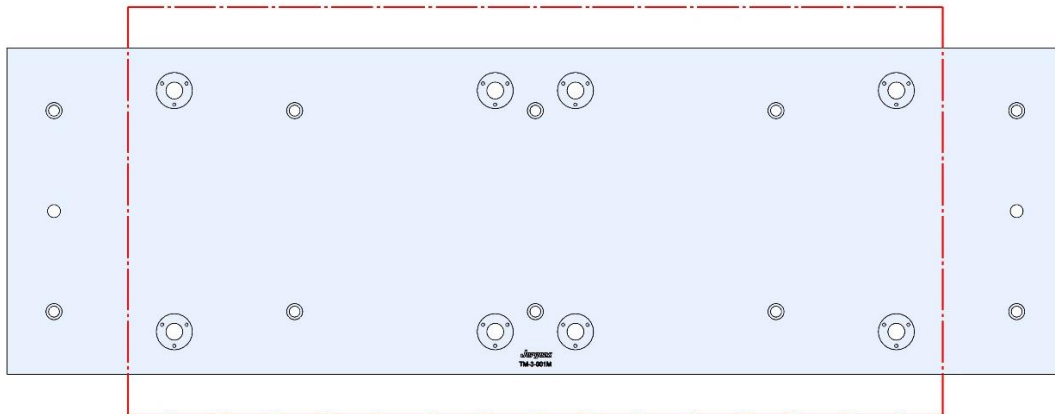

TM-3

TM-3-001M

1317 X 406 X 32 MM

TM-3-001M

58719 Aluminum

Steel Available upon request