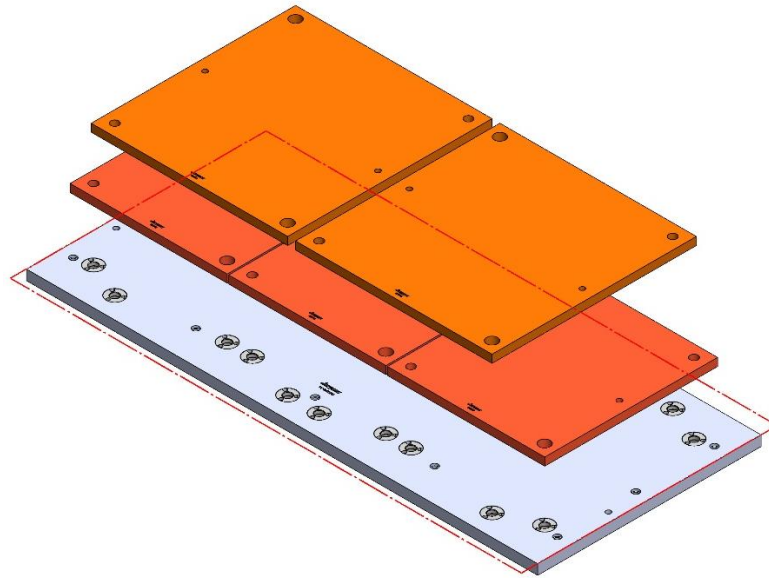

1626 X 711 X 35 MM

VF-6-006M

Aluminum Available upon request

58846 Steel

69405 100MM Vise Ball-Lock® Base

VF-6-007M

VF-6

1626 X 711 X 35 MM