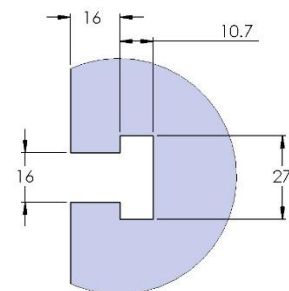

Table Specifications

- Table Travel (X, Y, Z): 762, 508 & 508mm
- Table Dimensions (L x W): 914 X 457mm
- Maximum Weight on Table: 1361 Kgf
- T-Slot Width: .630" (16.00mm)
- T-Slot Center Distance: 4.92" (125mm)