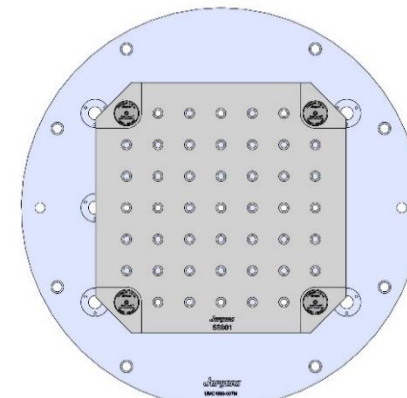

58801 Steel