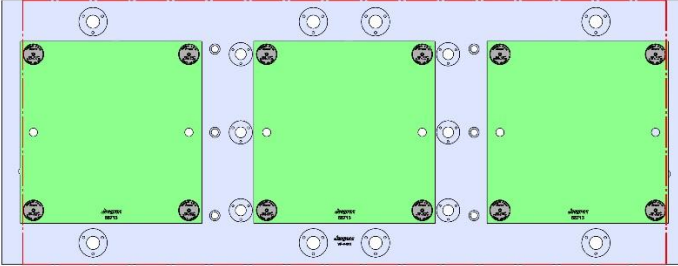

1321 X 508 X 32 MM

VF-4-001M

58706 Aluminum

58806 Steel

58713 Aluminum

58813 Steel

58715 Aluminum

58815 Steel