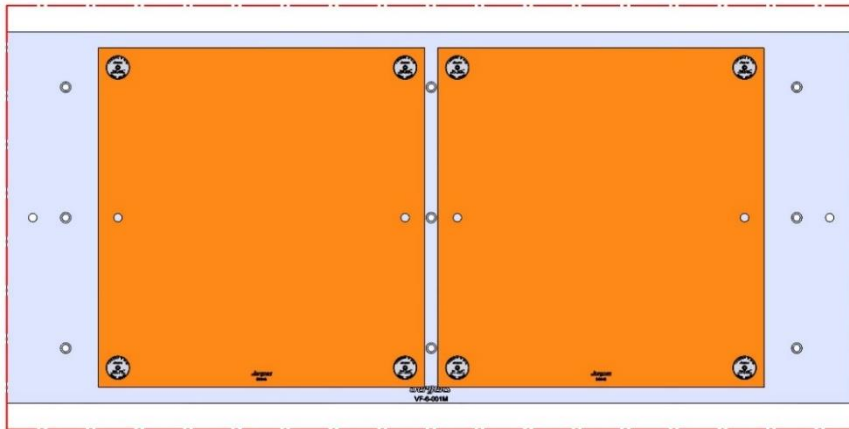

T-SLOT
DETAIL -A

VF-6-001M

VF-6

1626 X 711 X 35 MM

VF-6-001M

Aluminum Available upon request

58846 Steel

VF-6-002M