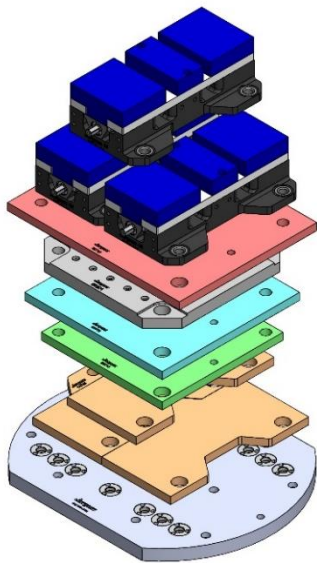

UMC750-007M(continued)

UMC750 Pre-2017