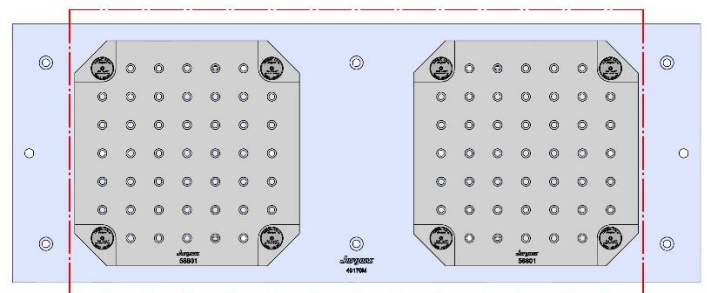

58801 Steel