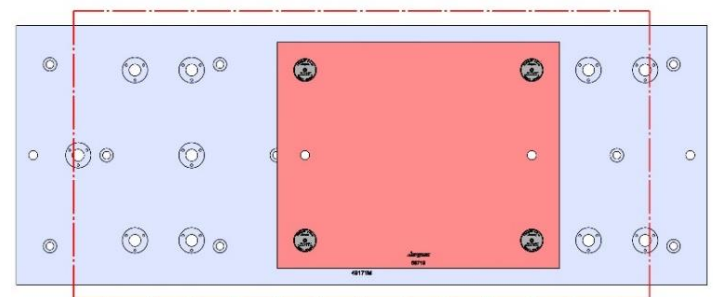

58719 Aluminum

Steel Available upon request