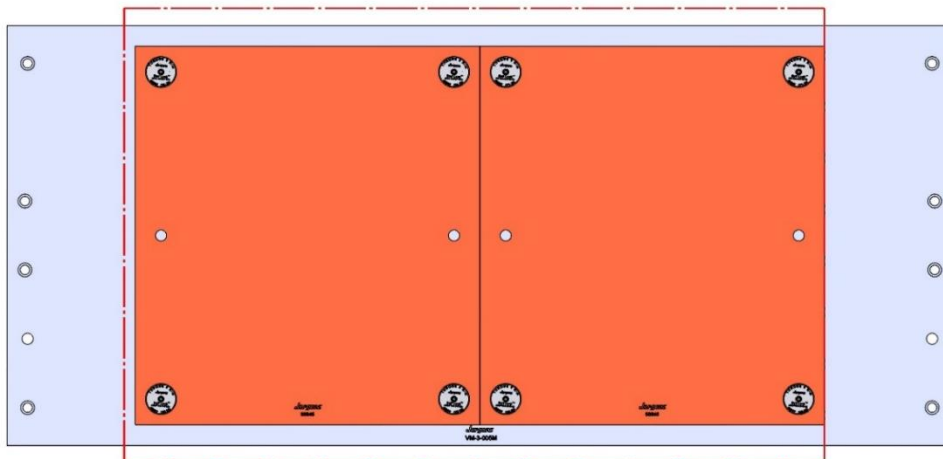

Aluminum Available upon request

58845 Steel