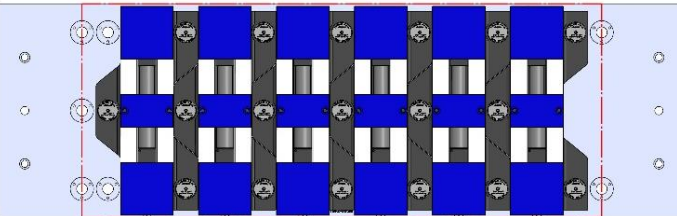

69405 100MM Vise Ball-Lock® Base

TM-2-005M (continued)

1317 X 406 X 32 MM

TM-2-005M

69406 (SHORT) 150MM Vise Ball-Lock® Base

TM-3

TM-3

Table Specifications