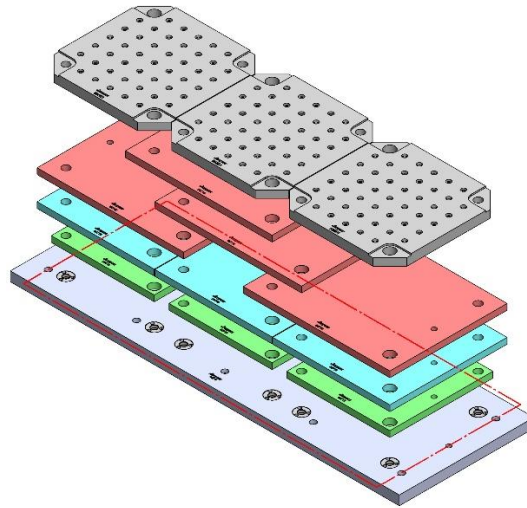

49177M

VF-4, VF-4SS