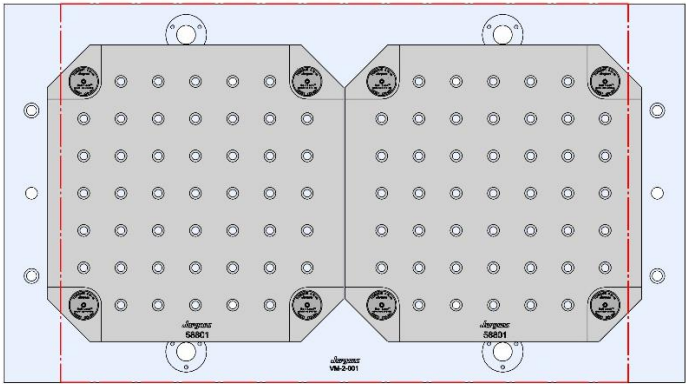

58801 Steel