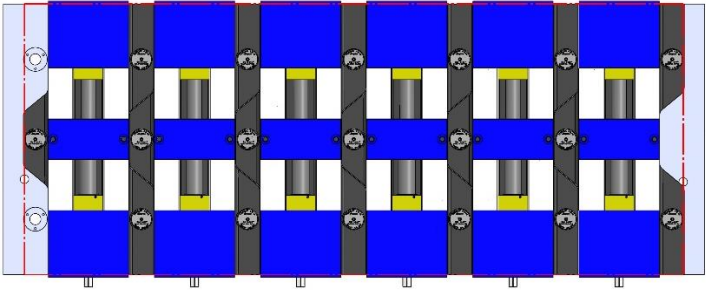

Aluminum Available upon request

58845 Steel

VF-4-002M (continued)

VF-4, VF-4SS

1321 X 508 X 32 MM

VF-4-002M

69405 100MM Vise Ball-Lock® Base

69406 150MM Vise Ball-Lock® Base