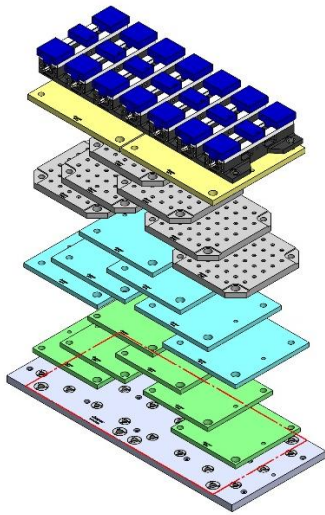

VF-3-001M

VF-3, VF-3SS