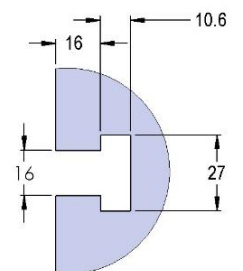

T-SLOT
DETAIL-A