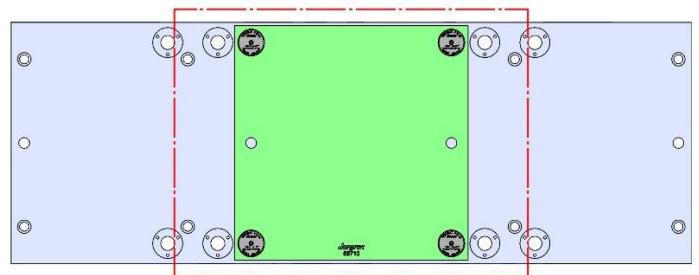

58713 Aluminum

58813 Steel