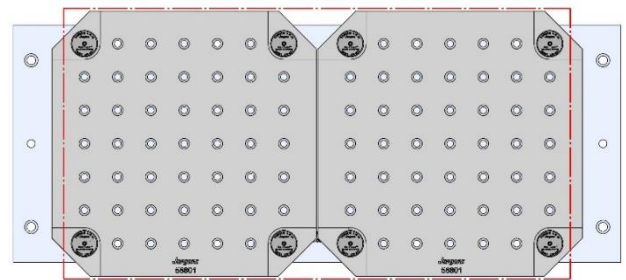

58801 Steel