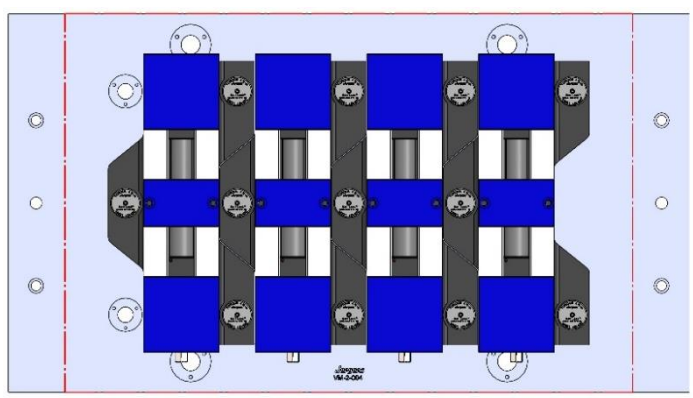

VM-2

914 X 508 X 32 MM

VM-2-004M

58719 Aluminum

Steel Available upon request

58727 Aluminum

58827 Steel

69406 150MM Vise Ball-Lock® Base