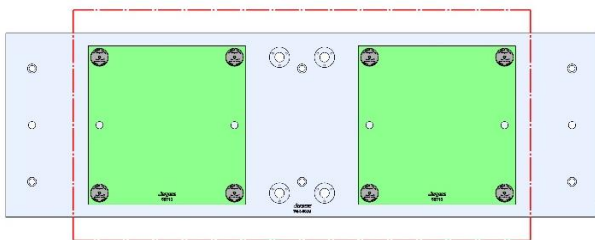

58713 Aluminum

58813 Steel