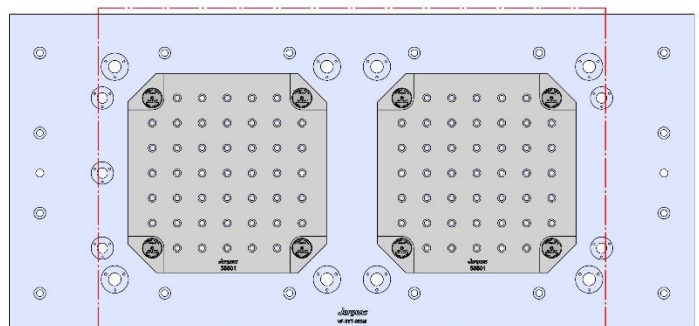

58801 Steel