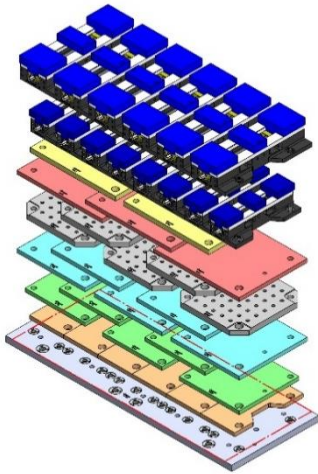

1321 X 508 X 32 MM

49187M

Aluminum Available upon request

58845 Steel

58801 Steel

69406 150MM Vise Ball-Lock® Base

VF-4-001M

VF-4, VF-4SS