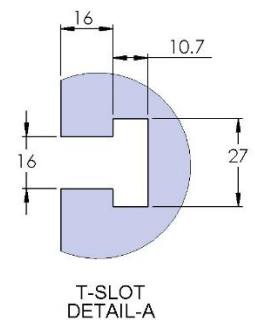

69406 150MM Vise Ball-Lock® Base

69405 100MM Vise Ball-Lock® Base

VF-3, VF-3SS

VF-3, VF-3SS

Table Specifications

- Table Travel (X, Y, Z): 1016, 508 & 635mm
- Table Dimensions (L x W): 1219 X 457mm
- Maximum Weight on Table: 1588 Kgf
- T-Slot Width: .630" (16.00mm)
- T-Slot Center Distance: 3.15" (80mm)