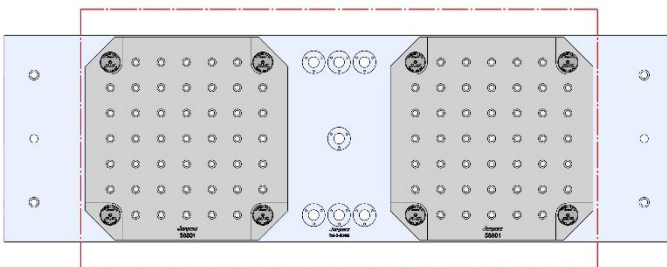

58801 Steel