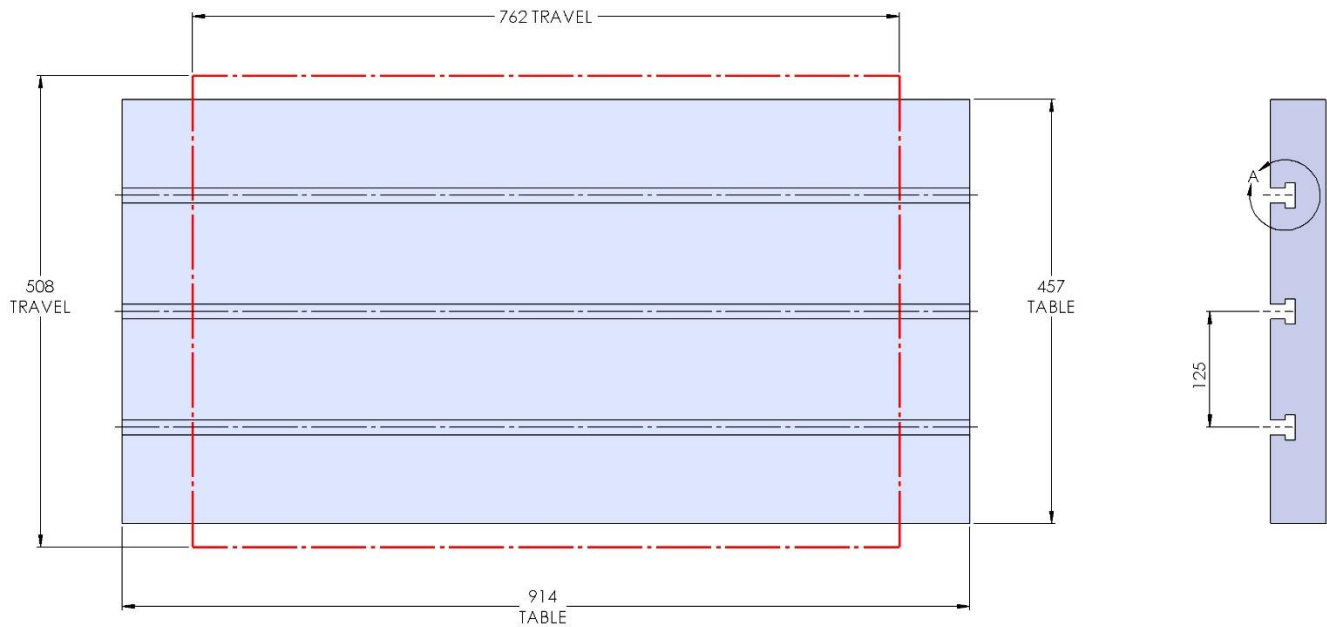

Table Specifications

- Table Travel (X, Y, Z): 762, 508 & 508mm
- Table Dimensions (L x W): 914 X 457mm
- Maximum Weight on Table: 1361 Kgf
- T-Slot Width: .630" (16.00mm)
- T-Slot Center Distance: 4.92" (125mm)