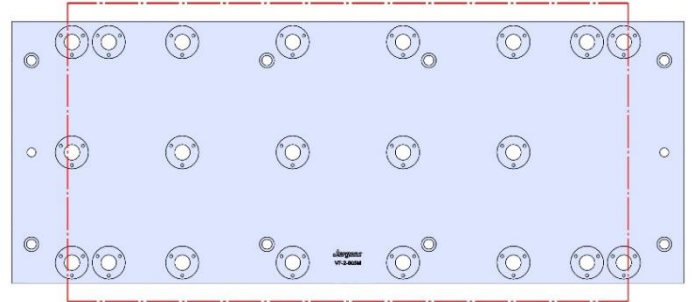

914 X 406 X 28 MM

VF-2-003M