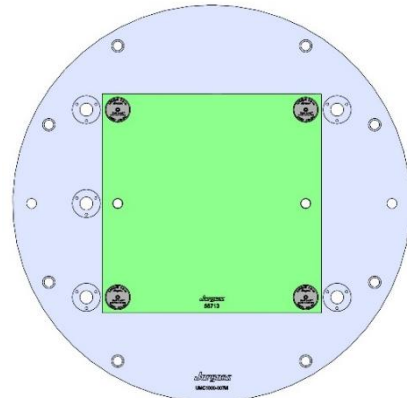

69496(SHORT) 150MM Vise Ball-Lock® Base

UMC1000-007M

UMC1000

635 DIA X 32 MM

UMC1000-007M

58706 Aluminum

58806 Steel

58713 Aluminum