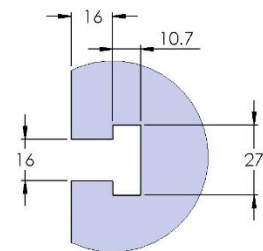

VF-4, VF-4SS

VF-4, VF-4SS

Table Specifications

- Table Travel (X, Y, Z): 1270, 508 & 635mm
- Table Dimensions (L x W): 1321 X 457mm
- Maximum Weight on Table: 1588 Kgf
- T-Slot Width: .630" (16.00mm)
- T-Slot Center Distance: 3.15" (80mm)