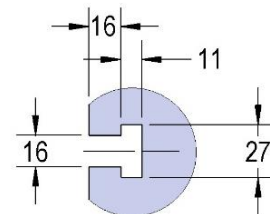

69405 100MM Vise Ball-Lock® Base

69406 150MM Vise Ball-Lock® Base

VF-6

VF-6

Table Specifications

- Table Travel (X, Y, Z): 1626, 813 & 762mm
- Table Dimensions (L x W): 1626 X 711mm
- Maximum Weight on Table: 1814 Kgf
- T-Slot Width: .630" (16.00mm)
- T-Slot Center Distance: 4.92" (125mm)