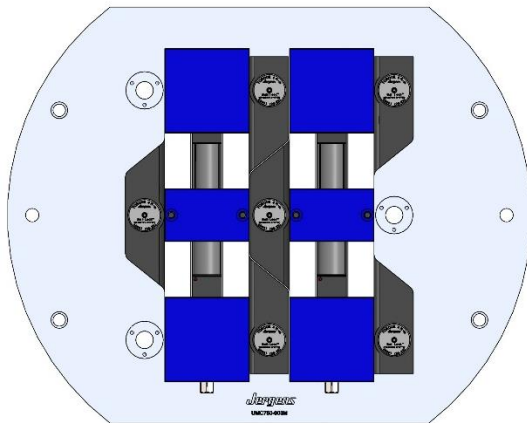

UMC750-003M(continued)

UMC750 Pre-2017

630 X 500 X 32 MM

UMC750-003M

69405 100MM Vise Ball-Lock® Base

UMC750-004M

UMC750 Pre-2017

630 X 500 X 32 MM