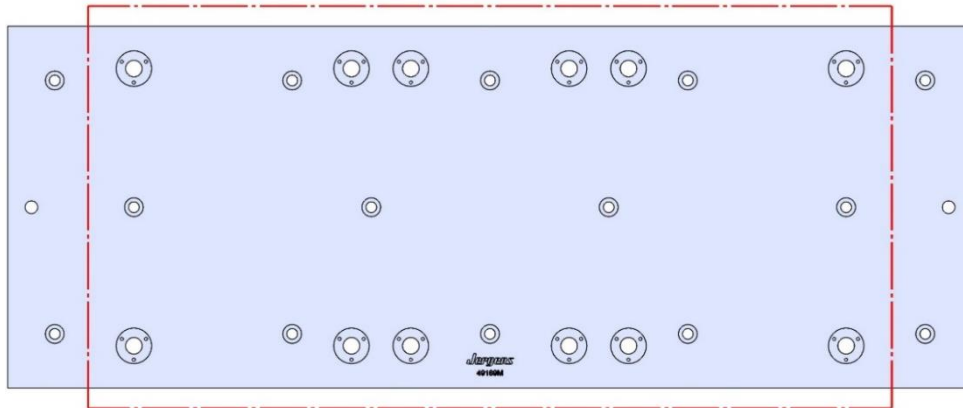

49169M

VF-3,VF-3SS

1219 X 457 X 32 MM

49169M

58717 Aluminum

58817 Steel