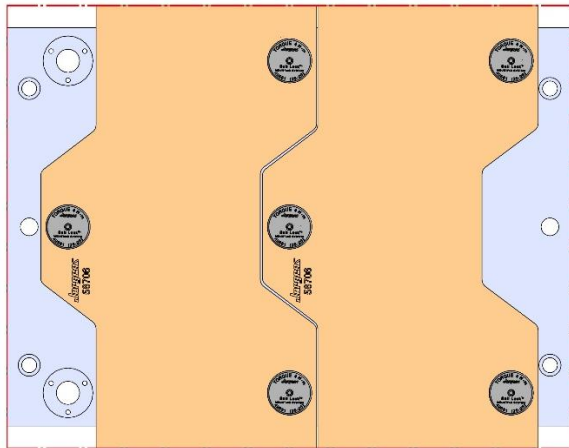

58706 Aluminum

58806 Steel