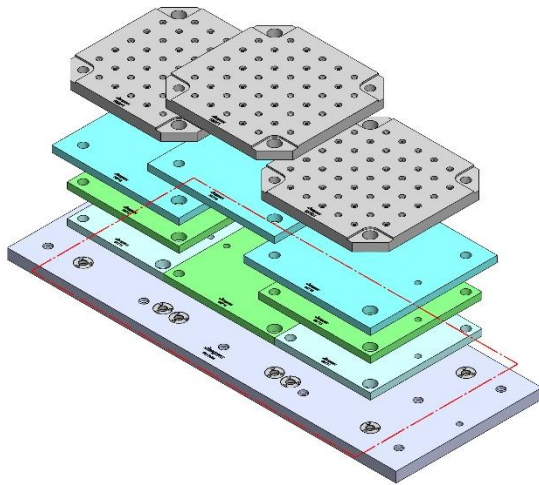

49170M

VF-3, VF-3SS