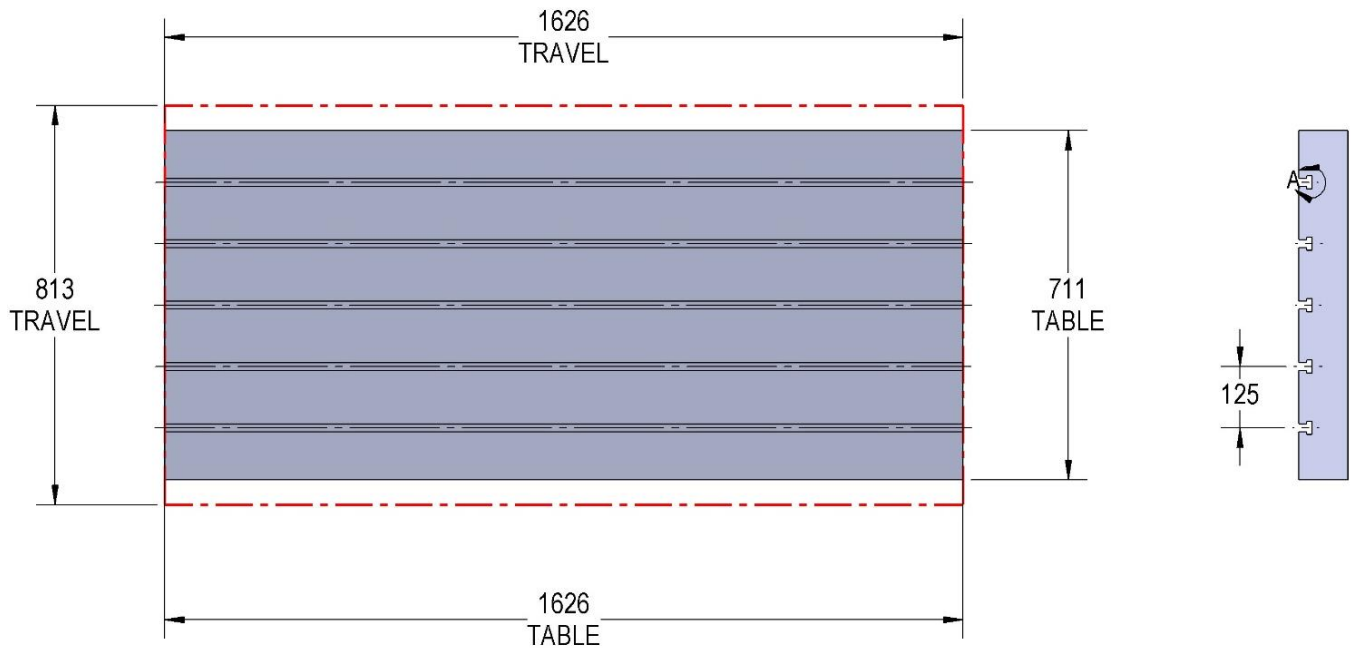

69405 100MM Vise Ball-Lock® Base

69406 150MM Vise Ball-Lock® Base

VF-6

VF-6

Table Specifications

- Table Travel (X, Y, Z): 1626, 813 & 762mm
- Table Dimensions (L x W): 1626 X 711mm
- Maximum Weight on Table: 1814 Kgf
- T-Slot Width: .630" (16.00mm)
- T-Slot Center Distance: 4.92" (125mm)