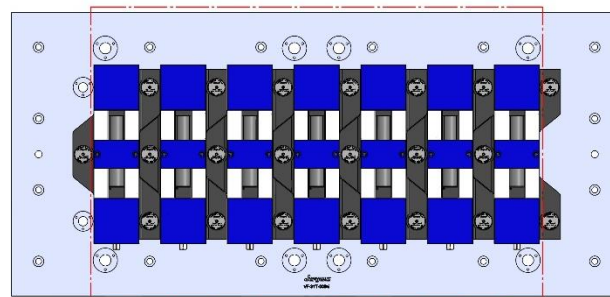

Aluminum Available upon request

69405 100MM Vise Ball-Lock® Base

VF-3APC

VF-3APC

Table Specifications

- Table Travel (X, Y, Z): 1016, 508 & 635mm
- Table Dimensions (L x W): 1016 X 482mm
- Maximum Weight on Table: 453 Kgf
- Tapped Pallet (INCH) 1/2-13