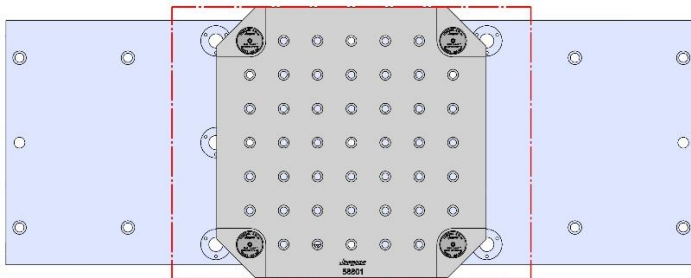

MINI-MILL2, SUPER MINIMILL2

1016 X 356 X 32 MM

MM-2-008M

58801 Steel

58719 Aluminum

Steel Available upon request

69405 100MM Vise Ball-Lock® Base

69496 (SHORT) 150MM Vise Ball-Lock® Base