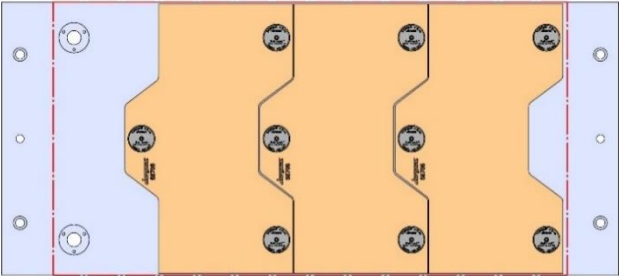

58706 Aluminum   **58806 Steel**