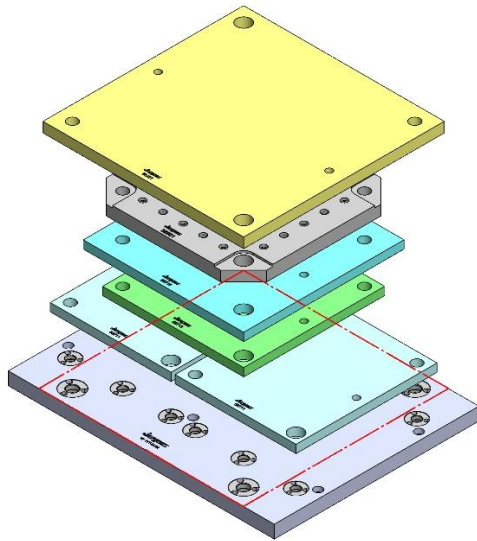

VF-1YT-001M

VF-1YT

660 X 508 X 32 MM

VF-1YT-001M