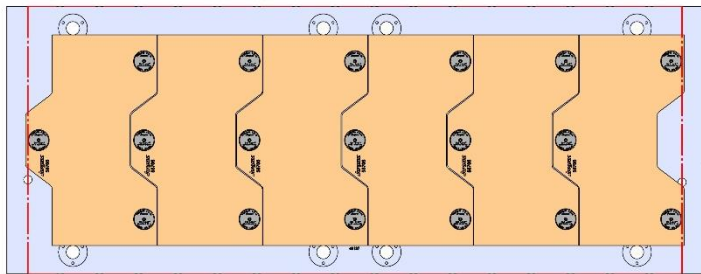

58801 Steel

69406 150MM Vise Ball-Lock® Base

49187M

VF-4, VF-4SS

1321 X 508 X 32 MM

49187M

58706 Aluminum

58806 Steel