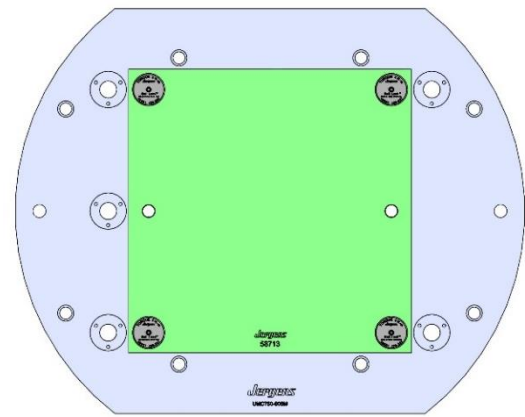

UMC750 Pre-2017

630 X 500 X 32 MM

UMC750-006M

58706 Aluminum

58806 Steel

58713 Aluminum

58813 Steel

58715 Aluminum