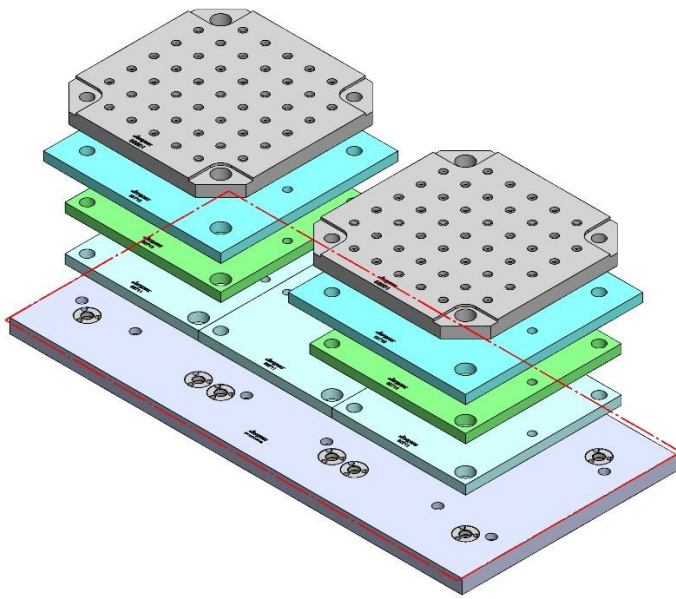

VF-3APC-001M

VF-3APC