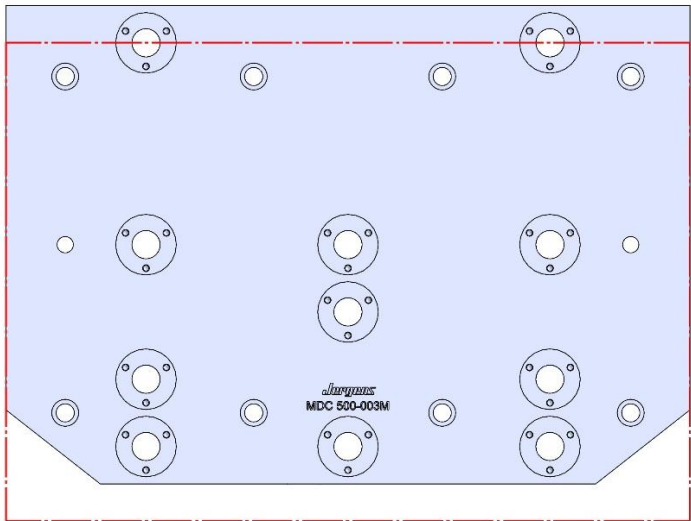

69406 (152MM VISE BALL-LOCK® BASE)

69496 (152MM SHORT- VISE BALL-LOCK® BASE)

Table Specifications

- Table Travel (X, Y, Z): 508, 406 & 394mm
- Table Dimensions (L x W): 660 X 381mm
- Maximum Weight on Table: 113 Kg
- T-Slot Width: .626" TO .630" (15.90mm TO 16.00mm)
- T-Slot Center Distance: 4.92" (125mm)

T SLOT
DETAIL
A

DT-1-001M

DT-1

508 X 381 X 28 MM

DT-1-001M

58719 Aluminum

Steel Available upon request

DT-1-002M

MDC-500

MDC-500

Table Specifications

- Table Travel (X, Y, Z): 508, 356 & 508mm
- Table Dimensions (L x W): 508 X 324mm
- Maximum Weight on Table: 318 Kgf
- T-Slot Width: .56" (14mm)
- T-Slot Center Distance: 4.92" (125mm)

58813 Steel

69405 100MM Vise Ball-Lock® Base

MDC-500

MDC500-003M (continued)

508 X 356 X 28 MM

MDC500-003M

69406 150MM Vise Ball-Lock® Base

TM-1