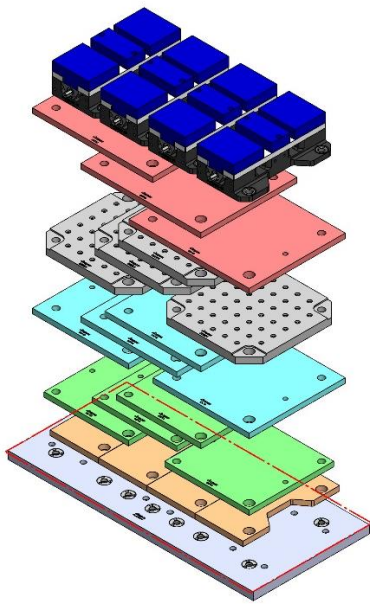

1016 X 482 X 32 MM

VF-3APC-003M

58719 Aluminum

Steel Available upon request

69496(SHORT) 150MM Vise Ball-Lock® Base

VF-4, VF-4SS

VF-4, VF-4SS

Table Specifications