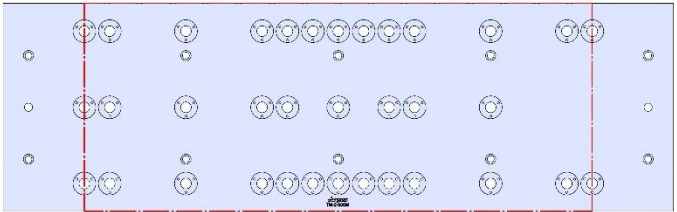

1317 X 406 X 32 MM

TM-2-005M