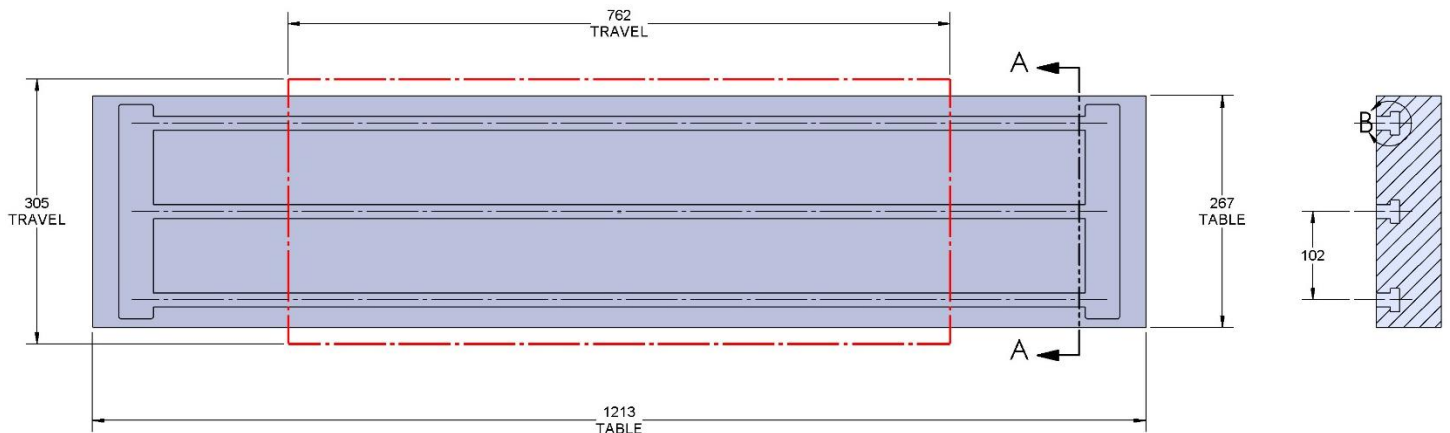

TM-1

TM-1

Table Specifications

- Table Travel (X, Y, Z): 762, 305 & 406mm
- Table Dimensions (L x W): 1213 X 267mm
- Maximum Weight on Table: 454 Kgf
- T-Slot Width: .626" TO .630" (15.90mm TO 16.00mm)
- T-Slot Center Distance: 4.00" (102mm)