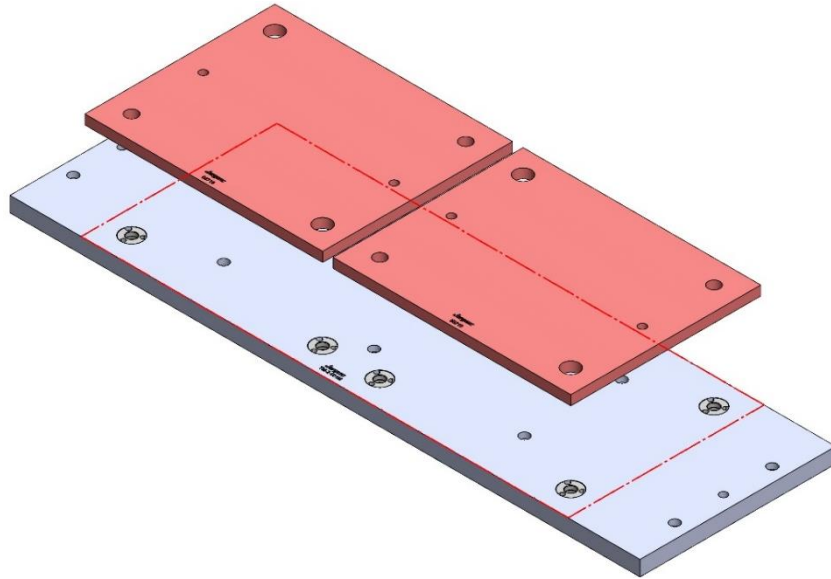

TM-2-001M

1317 X 406 X 32 MM