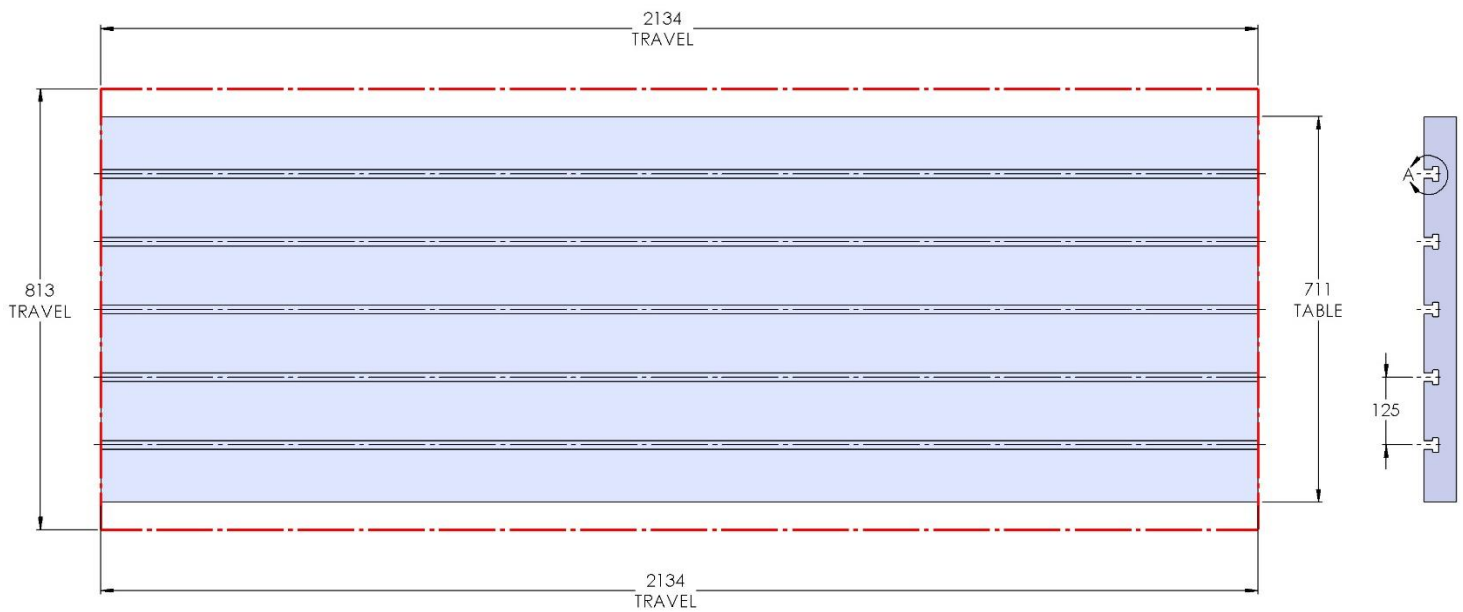

T-SLOT
DETAIL A