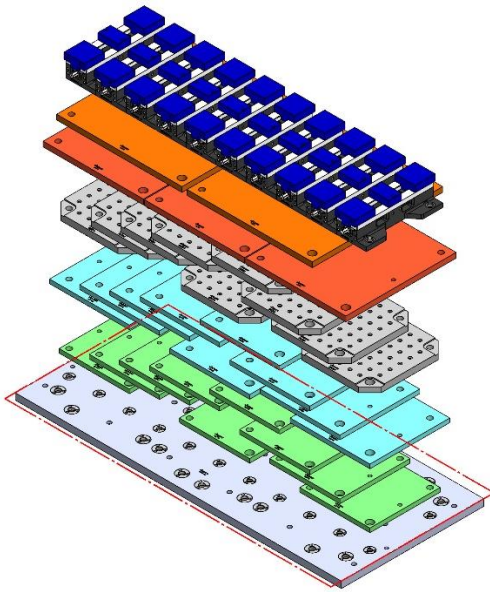

VF-6-011M

1626 X 711 X 35 MM

VF-6-011M