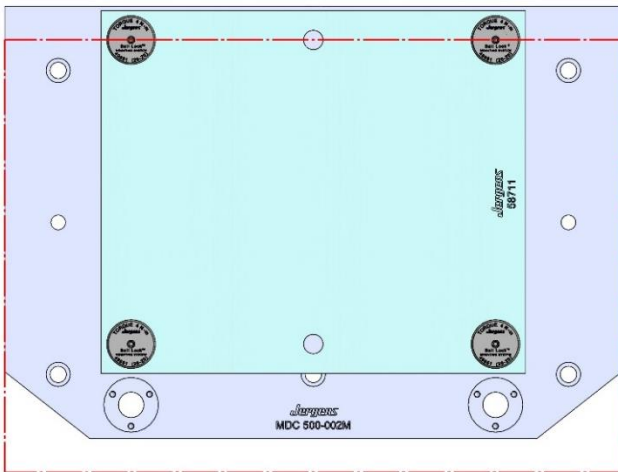

58711 Aluminum

Steel Available upon request