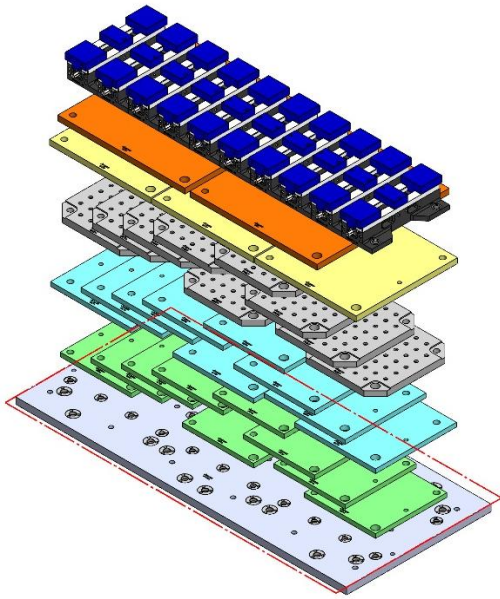

1626 X 711 X 35 MM

VF-6-006M

Aluminum Available upon request

58846 Steel

69405 100MM Vise Ball-Lock® Base

VF-6-007M

VF-6

1626 X 711 X 35 MM