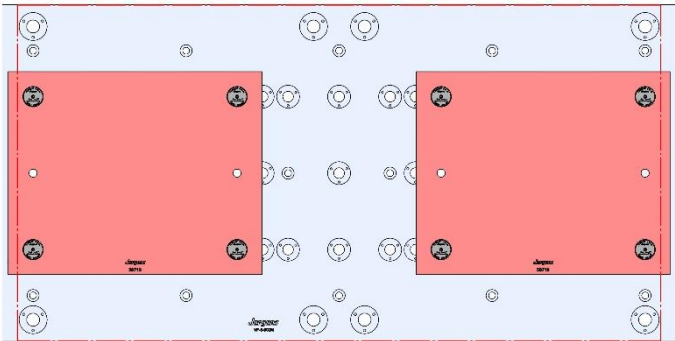

58719 Aluminum

Steel Available upon request