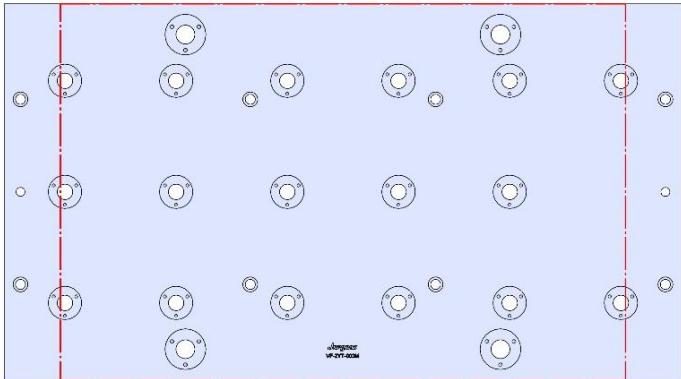

VF-2YT-003M(continued)

VF-2YT

914 X 508 X 32 MM

VF-2YT-003M

69405 100MM Vise Ball-Lock® Base

VF-2YT-004M

VF-2YT

914 X 508 X 32 MM