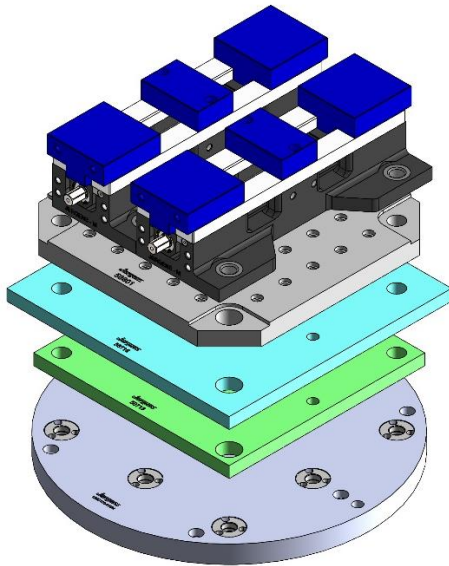

58815 Steel

58801 Steel

69405 100MM Vise Ball-Lock® Base

UMC750-010M

UMC750 2017-Current

500 DIA X 32 MM

UMC750-010M

58713 Aluminum