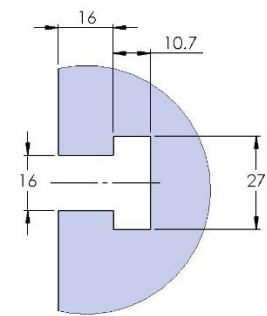

T-SLOT
DETAIL A