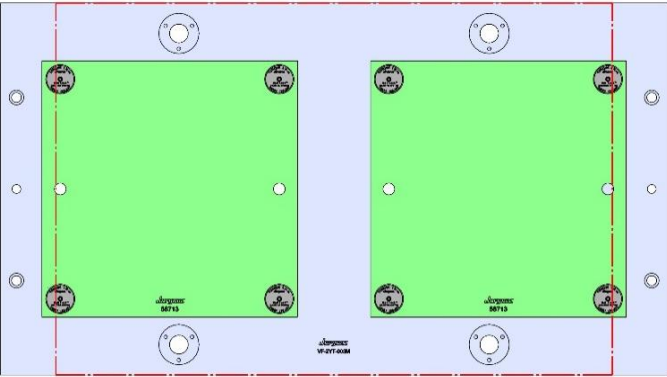

58713 Aluminum

58813 Steel