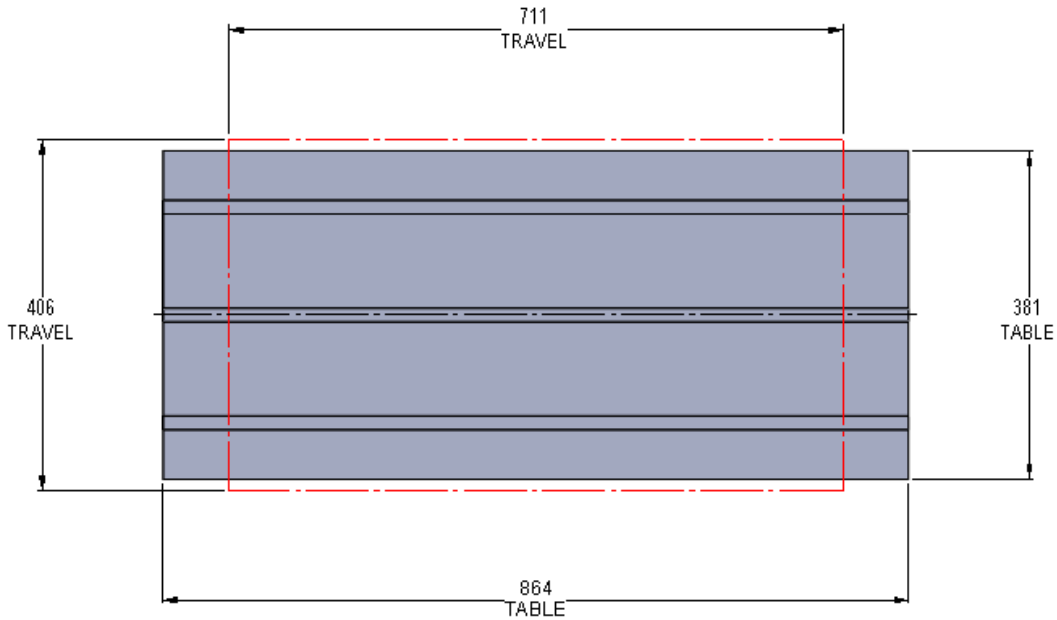

MACHINE TABLES- come in various sizes, t-slot sizes, number of t-slots and also drilled & tapped configurations.

SUBPLATES- can be made to suit your needs in addressing your manufacturing quick-change requirements.

69406 (152MM VISE BALL-LOCK® BASE)

69496 (152MM SHORT- VISE BALL-LOCK® BASE)

Table Specifications

- Table Travel (X, Y, Z): 508, 406 & 394mm
- Table Dimensions (L x W): 660 X 381mm
- Maximum Weight on Table: 113 Kg
- T-Slot Width: .626" TO .630" (15.90mm TO 16.00mm)
- T-Slot Center Distance: 4.92" (125mm)

58719 Aluminum

Steel Available upon request

69405 100MM Vise Ball-Lock® Base

69406 (SHORT) 150MM Vise Ball-Lock® Base

DT-2, DM-2

DT-2

Table Specifications

- Table Travel (X, Y, Z): 711, 406 & 394mm
- Table Dimensions (L x W): 864 X 381mm
- Maximum Weight on Table: 113 Kgf
- T-Slot Width: .626" TO .630" (15.90mm TO 16.00mm)
- T-Slot Center Distance: 4.92" (125mm)