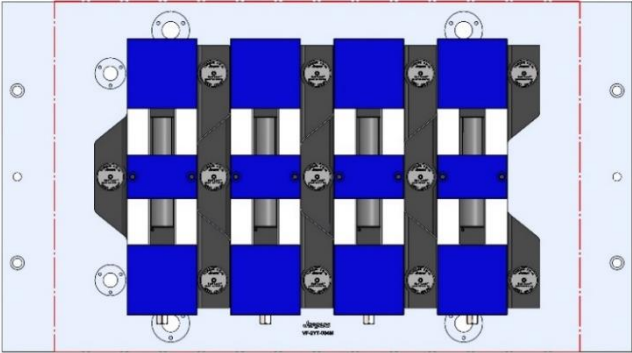

69406 150MM Vise Ball-Lock® Base

69405 100MM Vise Ball-Lock® Base

VF-3, VF-3SS

VF-3, VF-3SS

Table Specifications

- Table Travel (X, Y, Z): 1016, 508 & 635mm
- Table Dimensions (L x W): 1219 X 457mm
- Maximum Weight on Table: 1588 Kgf
- T-Slot Width: .630" (16.00mm)
- T-Slot Center Distance: 3.15" (80mm)