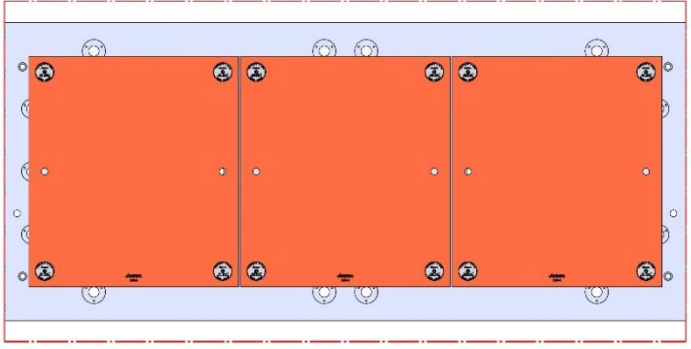

Aluminum Available upon request

58845 Steel