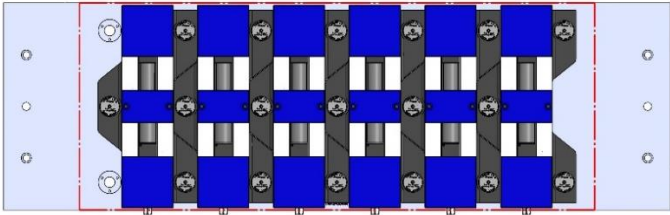

69405 100MM Vise Ball-Lock® Base