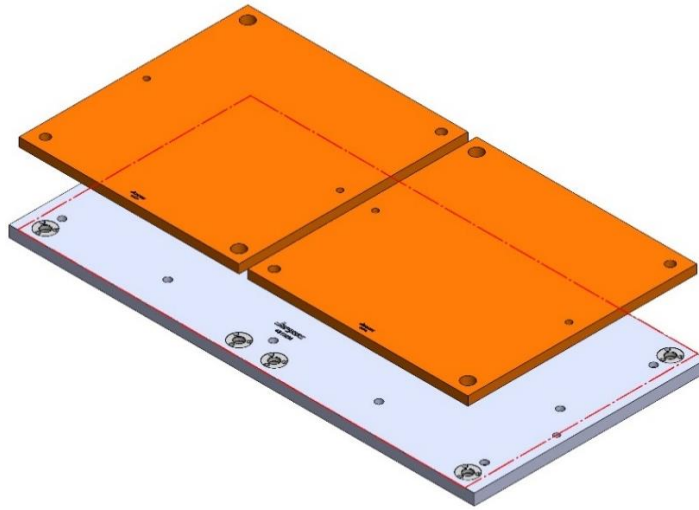

1321 X 584 X 32 MM

49191M

Aluminum Available upon request

58845 Steel

58801 Steel

69406 150MM Vise Ball-Lock® Base

49192M

VF-5, VF-5SS, VF5/40