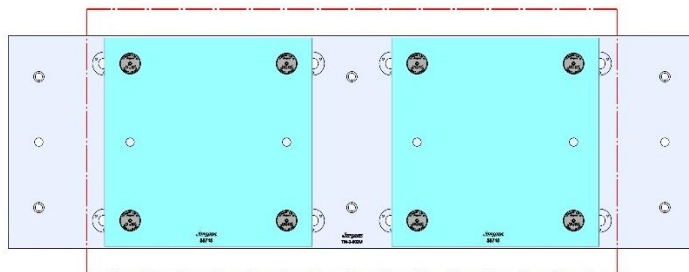

58715 Aluminum

58815 Steel