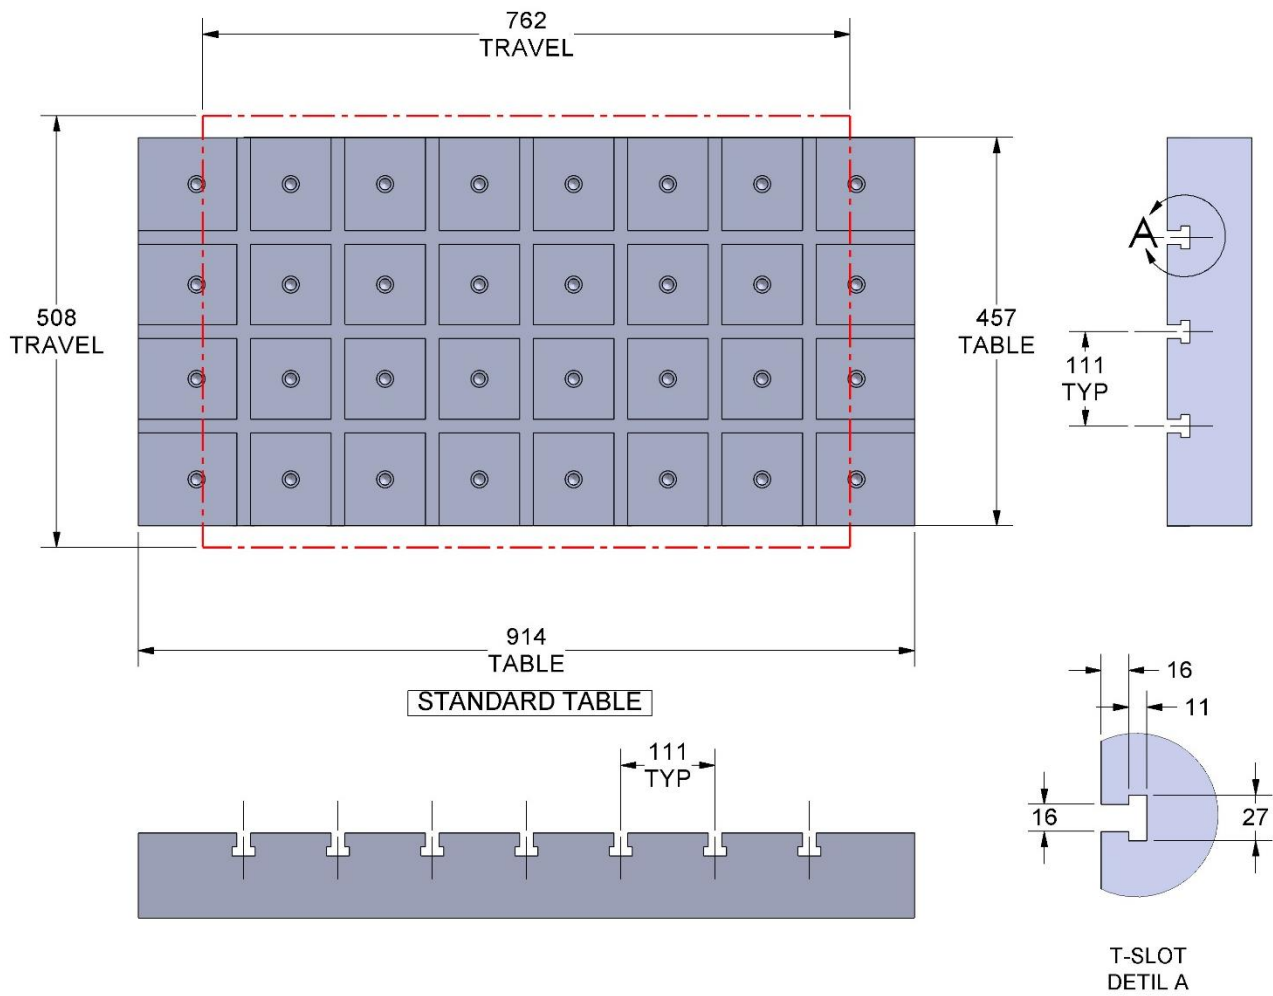

VM-2

VM-2

Table Specifications

- Table Travel (X, Y, Z): 762, 508 & 508mm
- Table Dimensions (L x W): 914 X 457mm
- Maximum Weight on Table: 1361 Kgf
- T-Slot Width: .630" (16.00mm)
- T-Slot Center Distance: 4.375" (111mm)