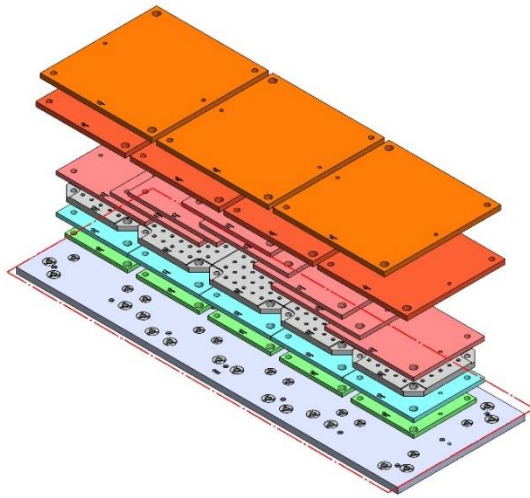

VF-7-008M

VF-7