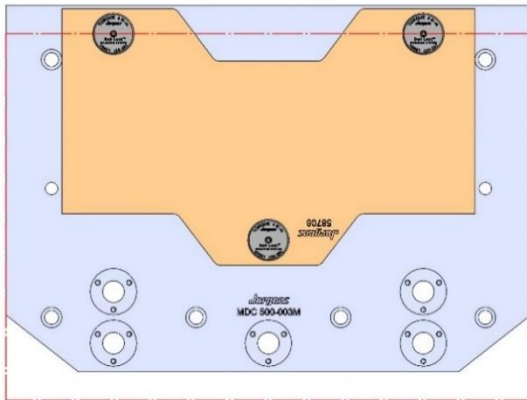

MDC500-003M

MDC-500

508 X 356 X 28 MM

MDC500-003M

58706 Aluminum

58706 Aluminum

58711 Aluminum

Steel Available upon request

58713 Aluminum

58813 Steel

69405 100MM Vise Ball-Lock® Base