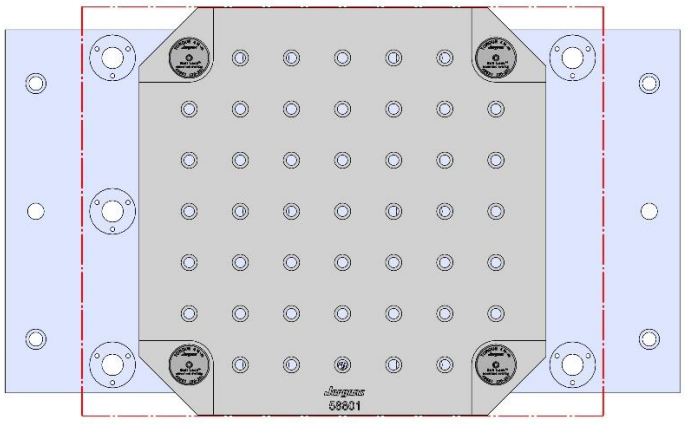

58801 Steel