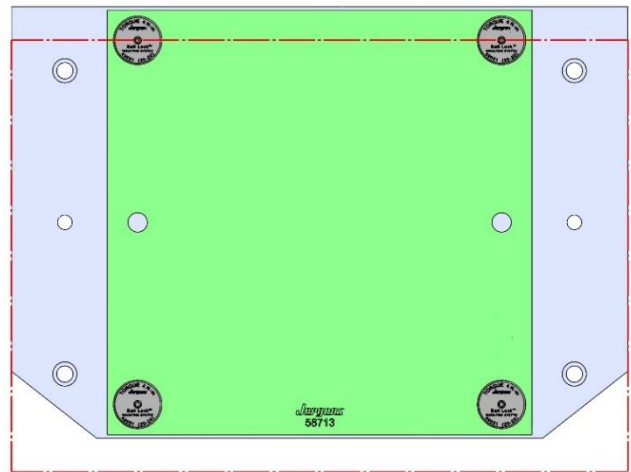

58713 Aluminum

58813 Steel