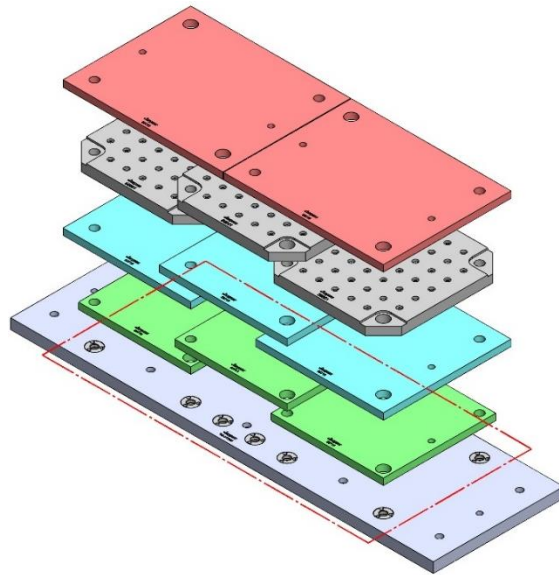

TM-3-002M

TM-3

1317 X 406 X 32 MM