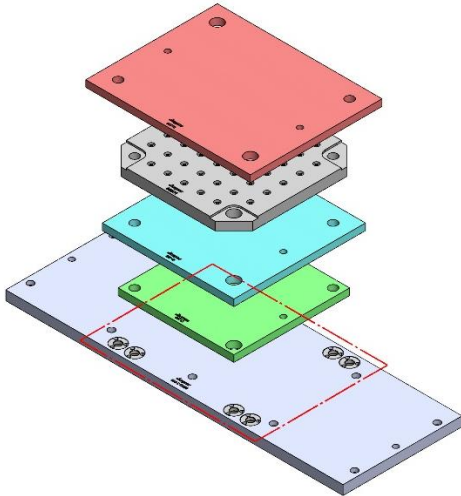

MM-2-006M

MINI-MILL2, SUPER MINIMILL2

1016 X 356 X 28 MM

MM-2-006M