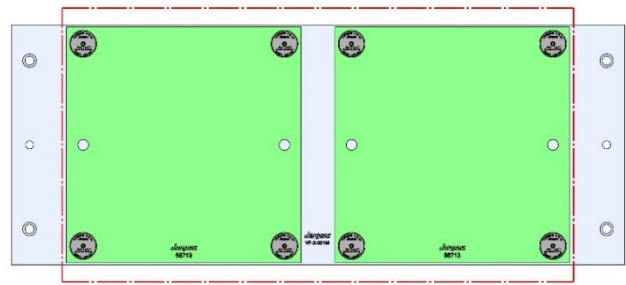

58713 Aluminum

58813 Steel