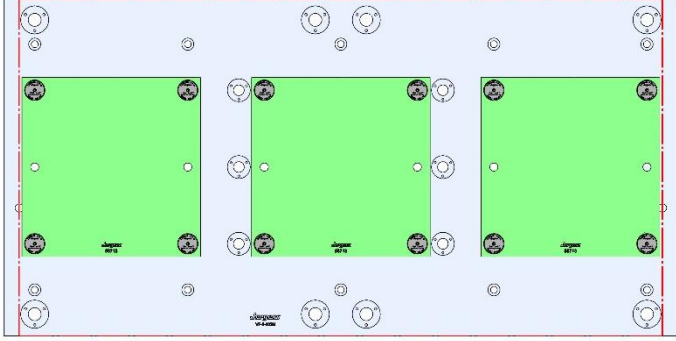

58713 Aluminum

58813 Steel