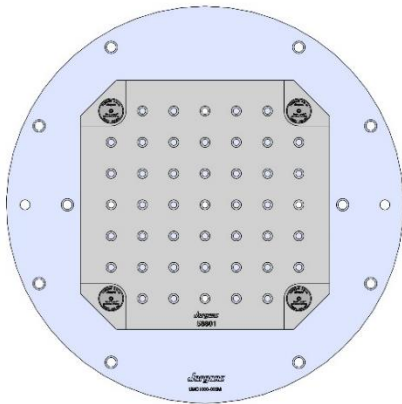

58801 Steel