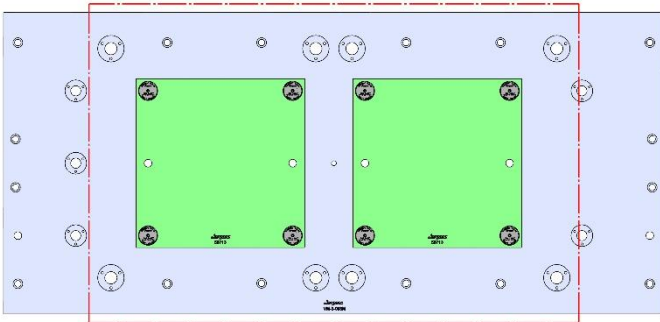

58713 Aluminum

58813 Steel