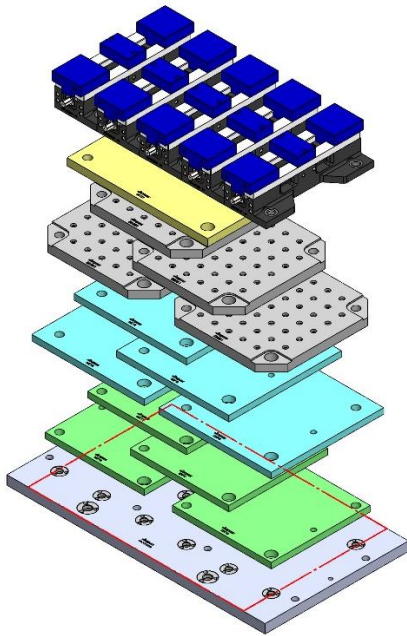

58719 Aluminum

Steel Available upon request

58727 Aluminum

58827 Steel

69406 150MM Vise Ball-Lock® Base

VF-2YT-003M

VF-2YT

914 X 508 X 32 MM