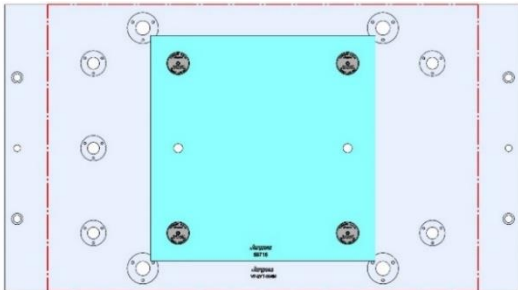

58715 Aluminum

58815 Steel