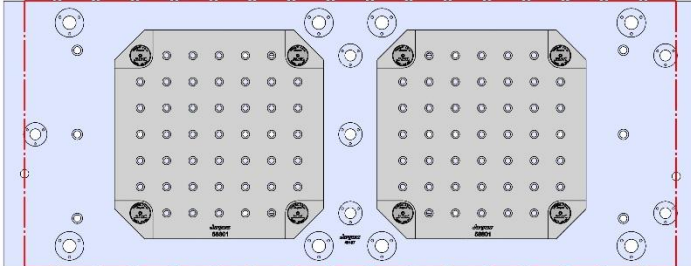

1321 X 508 X 32 MM

49187M

Aluminum Available upon request

58845 Steel

58801 Steel

69406 150MM Vise Ball-Lock® Base

VF-4-001M

VF-4, VF-4SS