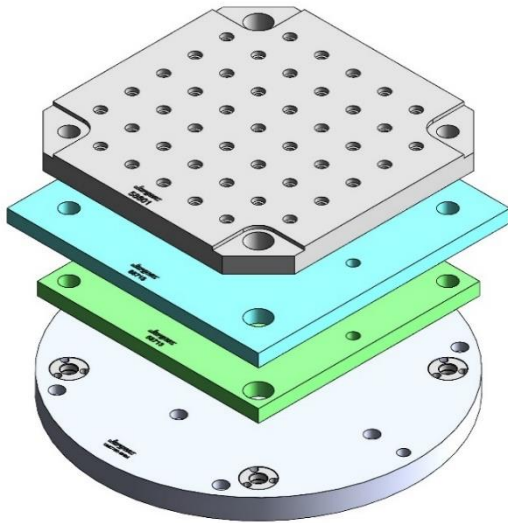

UMC750-008M