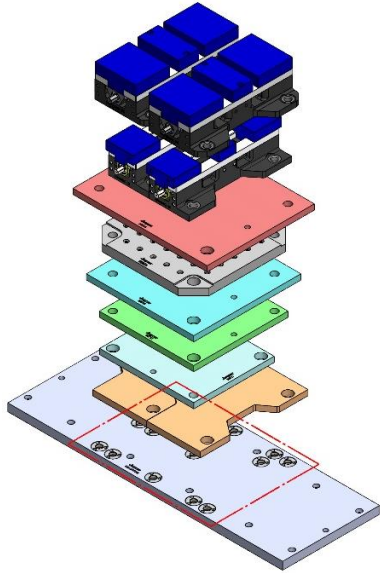

MINI-MILL2, SUPER MINIMILL2

1016 X 356 X 32 MM

MM-2-008M

58801 Steel

58719 Aluminum

Steel Available upon request

69405 100MM Vise Ball-Lock® Base

69496 (SHORT) 150MM Vise Ball-Lock® Base