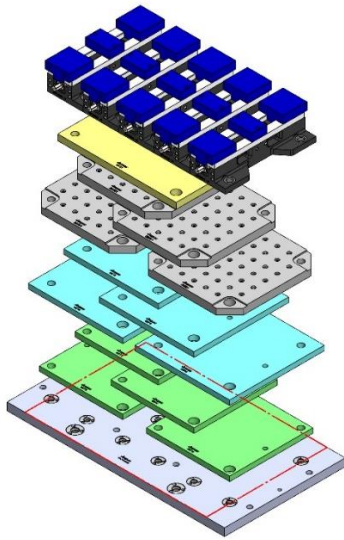

VF-2YT-003M(continued)

VF-2YT

914 X 508 X 32 MM

VF-2YT-003M

69405 100MM Vise Ball-Lock® Base

VF-2YT-004M

VF-2YT

914 X 508 X 32 MM