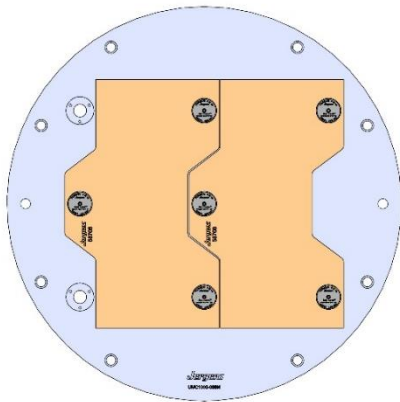

58706 Aluminum

58806 Steel