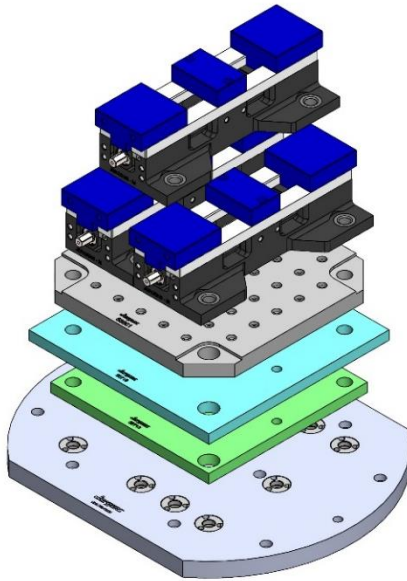

UMC750-003M(continued)

UMC750 Pre-2017

630 X 500 X 32 MM

UMC750-003M

69405 100MM Vise Ball-Lock® Base

UMC750-004M

UMC750 Pre-2017

630 X 500 X 32 MM