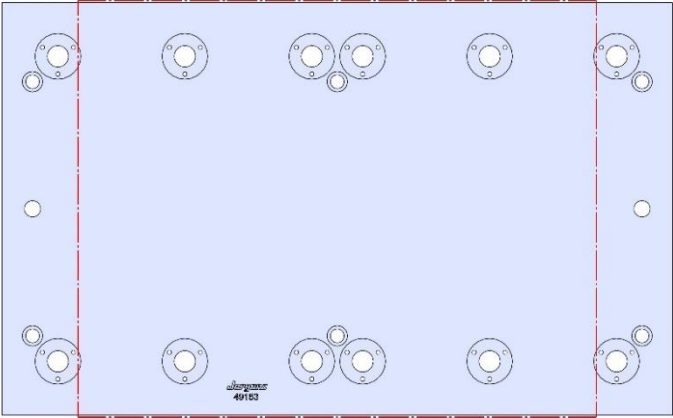

660 X 406 X 28 MM

49163M