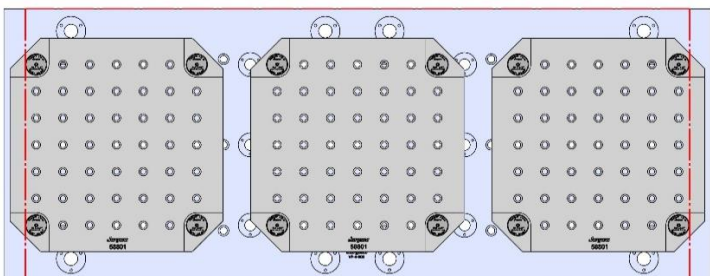

58801 Steel