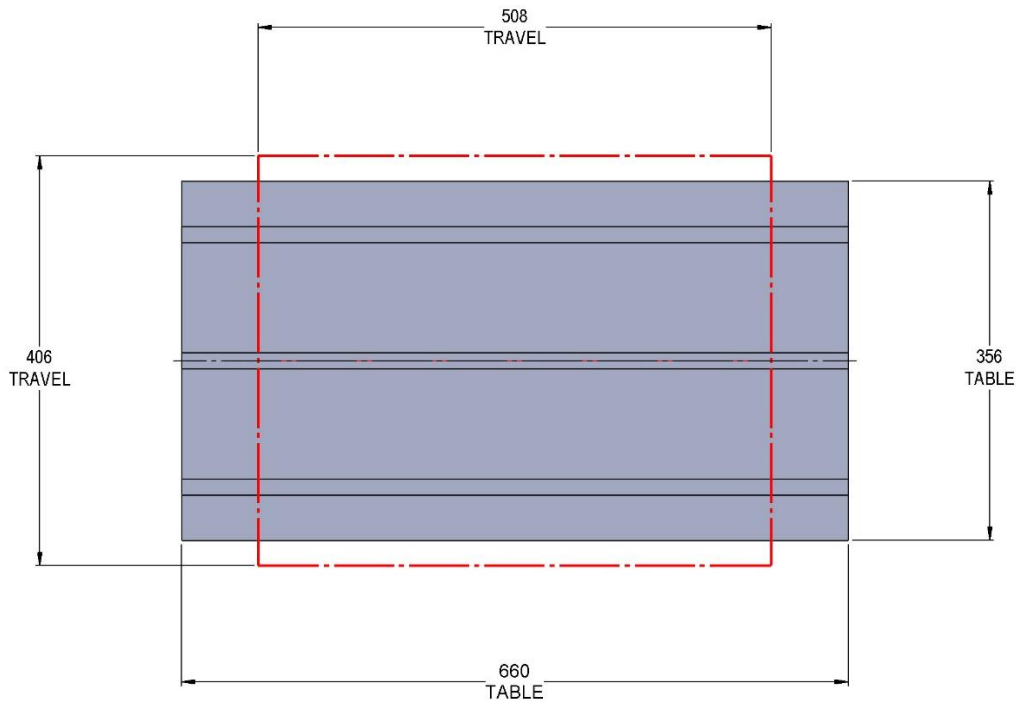

Table Specifications

- Table Travel (X, Y, Z): 508, 406 & 508mm
- Table Dimensions (L x W): 660 X 356mm
- Maximum Weight on Table: 1361 Kg
- T-Slot Width: .630" (16.00mm)
- T-Slot Center Distance: 4.92" (125mm)