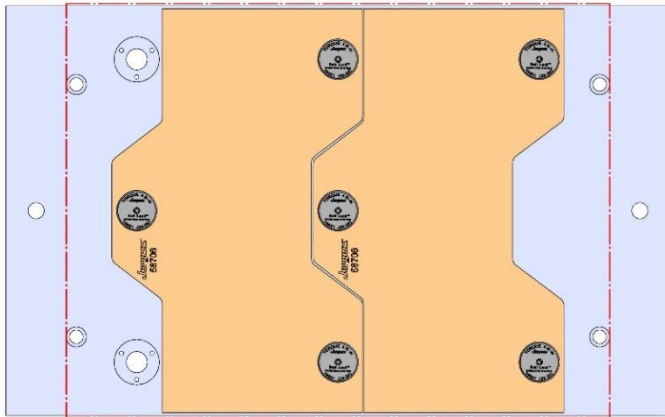

58706 Aluminum

58806 Steel