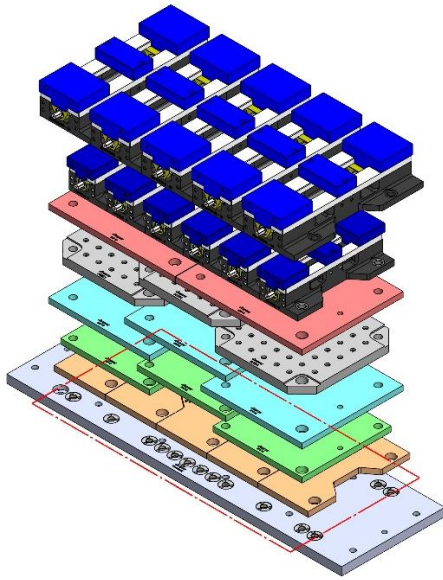

TM-3-005M (continued)

TM-3