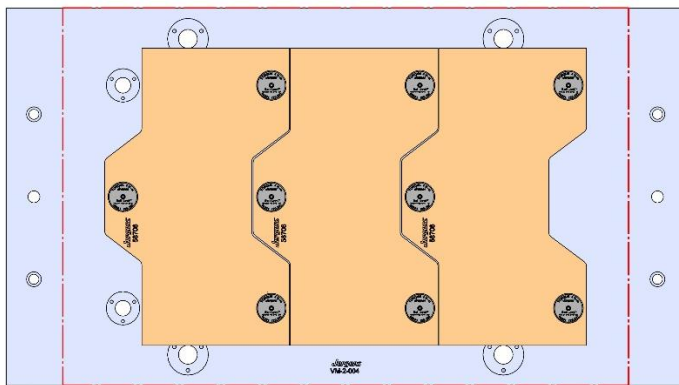

VM-2

914 X 508 X 32 MM

VM-2-003M

69405 100MM Vise Ball-Lock® Base

VM-2-004M

VM-2

914 X 508 X 32 MM

VM-2-004M