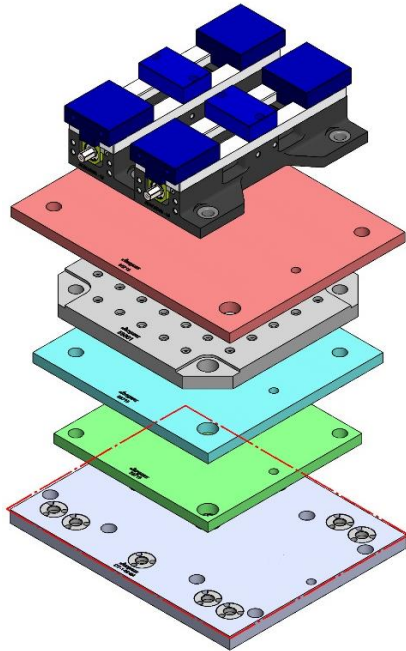

DT-1-004M (CONTINUED)

DT-1