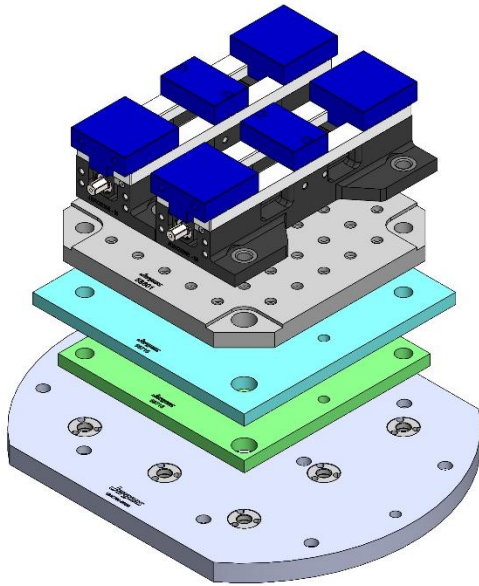

58815 Steel

58801 Steel

UMC750-002M(continued)

UMC750 Pre-2017

630 X 500 X 32 MM

UMC750-002M

69405 100MM Vise Ball-Lock® Base

UMC750-003M