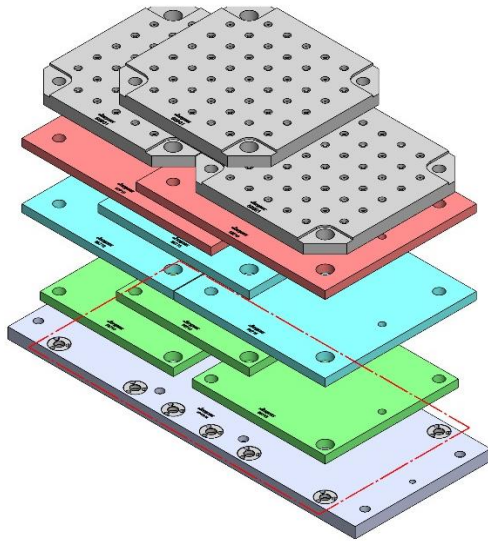

49165M

VF-2, VF-2SS

49165M