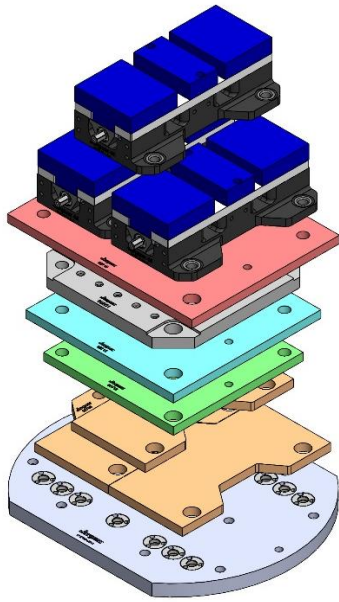

69496(SHORT) 150MM Vise Ball-Lock® Base

UMC750-007M

UMC750 Pre-2017

630 X 500 X 32 MM

UMC750-007M

58706 Aluminum

58806 Steel

58713 Aluminum