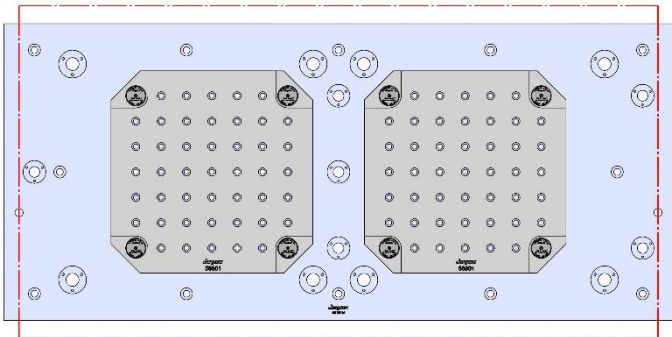

1321 X 584 X 32 MM

49191M

Aluminum Available upon request

58845 Steel

58801 Steel

69406 150MM Vise Ball-Lock® Base

49192M

VF-5, VF-5SS, VF5/40