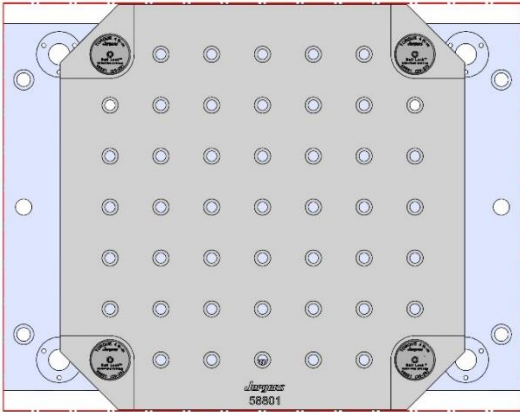

58801 Steel