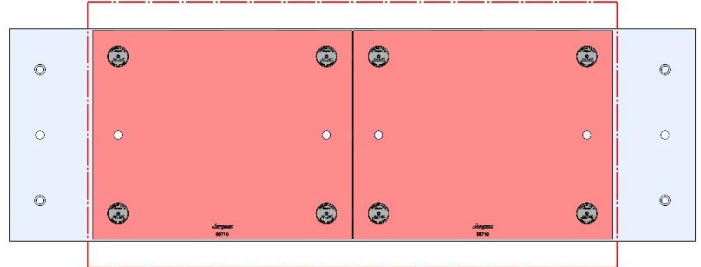

58719 Aluminum

Steel Available upon request