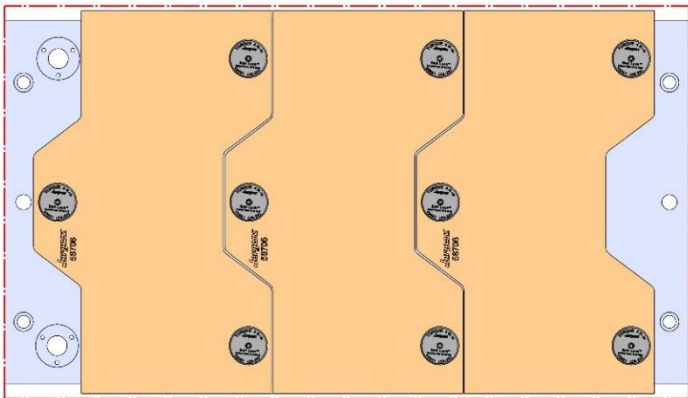

58706 Aluminum

58806 Steel