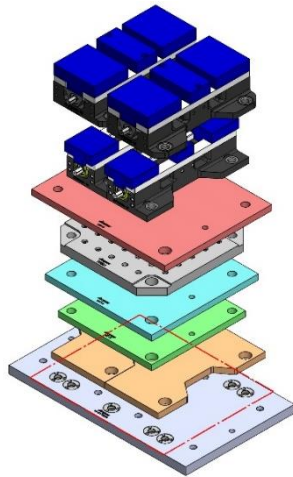

VF-1

660 X 406 X 28 MM

VF-1-003M

58719 Aluminum

Steel Available upon request

69405 100MM Vise Ball-Lock® Base

69496 (SHORT) 150MM Vise Ball-Lock® Base

VF-1YT