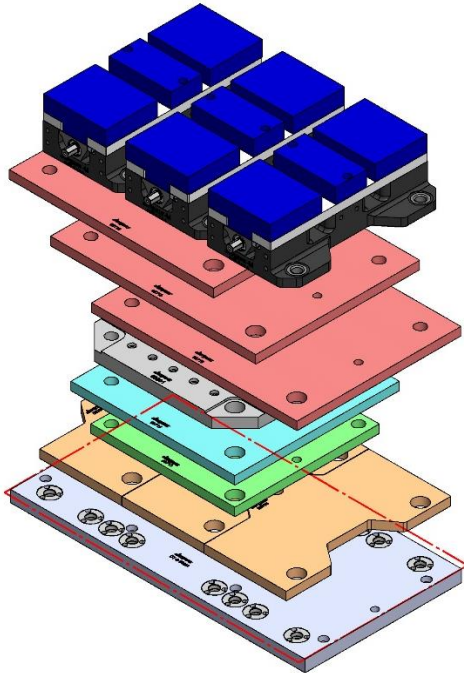

DT-2-002M(continued)

DT-2