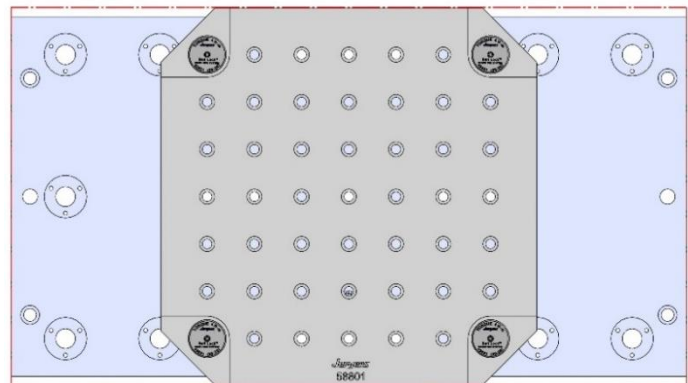

58815 Steel

58801 Steel