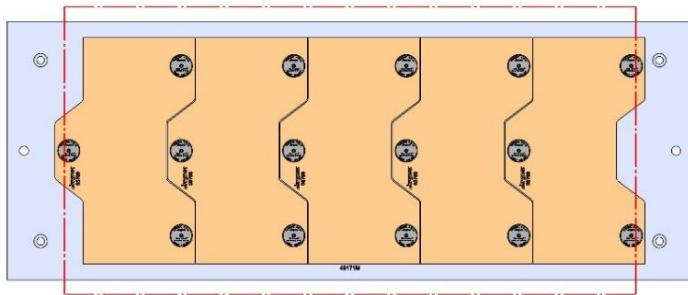

58706 Aluminum

58806 Steel