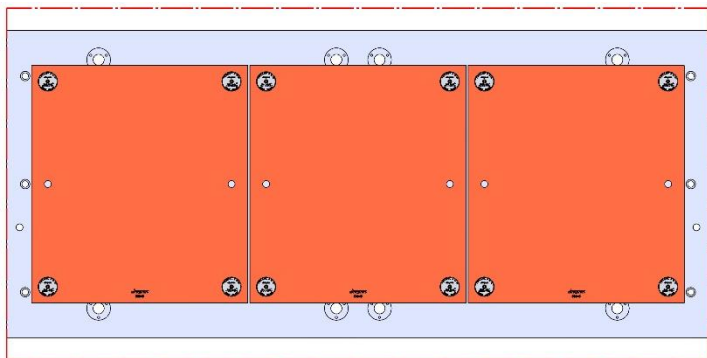

Aluminum Available upon request

58845 Steel