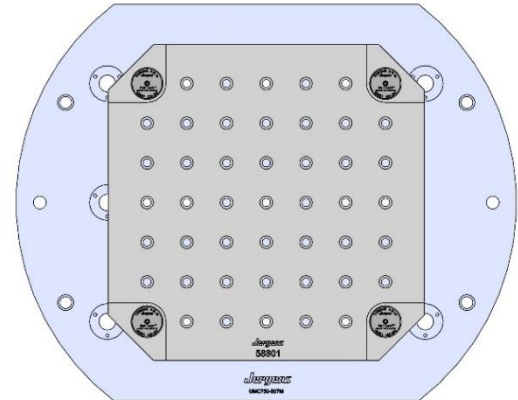

58801 Steel