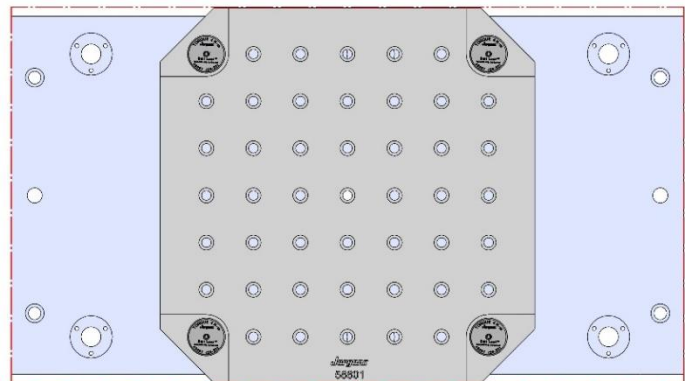

58801 Steel