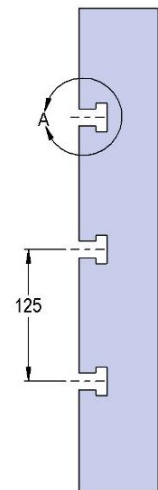

T-SLOT
DETAIL-A