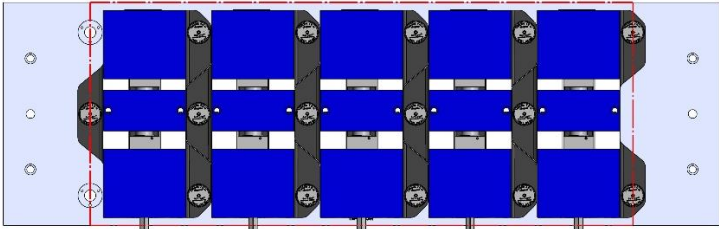

69405 100MM Vise Ball-Lock® Base

TM-2-005M (continued)

1317 X 406 X 32 MM

TM-2-005M

69406 (SHORT) 150MM Vise Ball-Lock® Base

TM-3

TM-3

Table Specifications