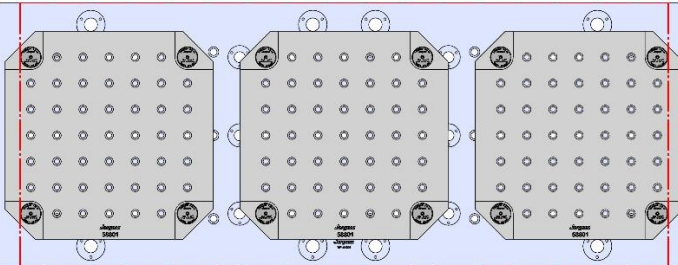

1321 X 508 X 32 MM

VF-4-001M

58706 Aluminum

58806 Steel

58713 Aluminum

58813 Steel

58715 Aluminum

58815 Steel