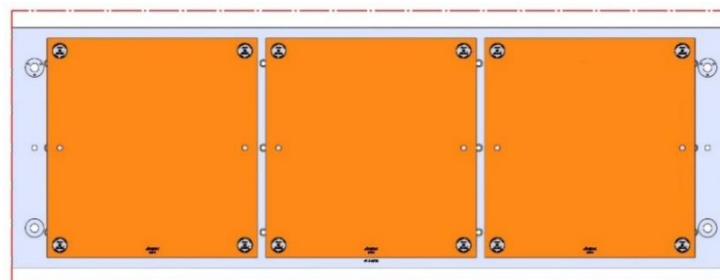

69405 100MM Vise Ball-Lock® Base

VF-7-007M

VF-7

2134 X 711 X 35 MM

VF-7-007M

Aluminum Available upon request

58845 Steel

Aluminum Available upon request