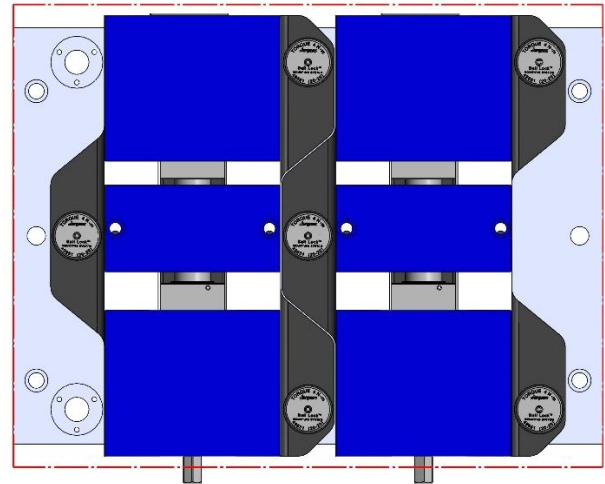

58801 Steel

58719 Aluminum

Steel Available upon request

69405 100MM Vise Ball-Lock® Base

69496 (SHORT) 150MM Vise Ball-Lock® Base

MM-2-005M

MINI-MILL2, SUPER MINIMILL2

1016 X 356 X 28 MM