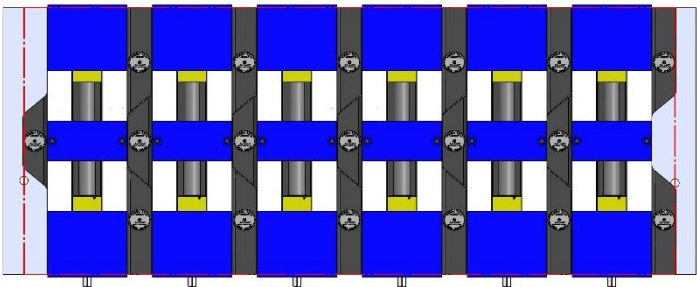

1321 X 508 X 32 MM

49187M

Aluminum Available upon request

58845 Steel

58801 Steel

69406 150MM Vise Ball-Lock® Base

VF-4-001M

VF-4, VF-4SS