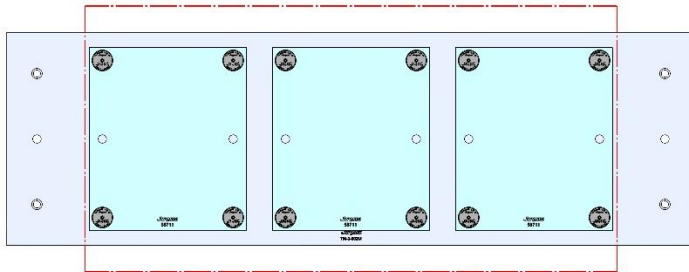

58711 Aluminum

Steel Available upon request