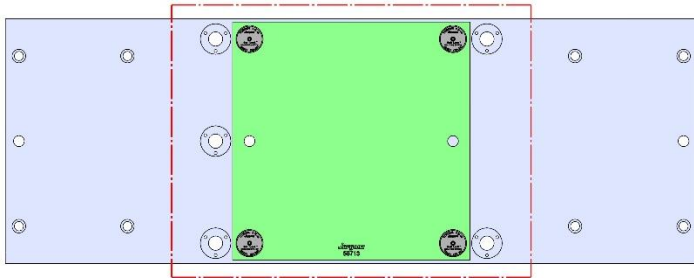

58713 Aluminum

58813 Steel