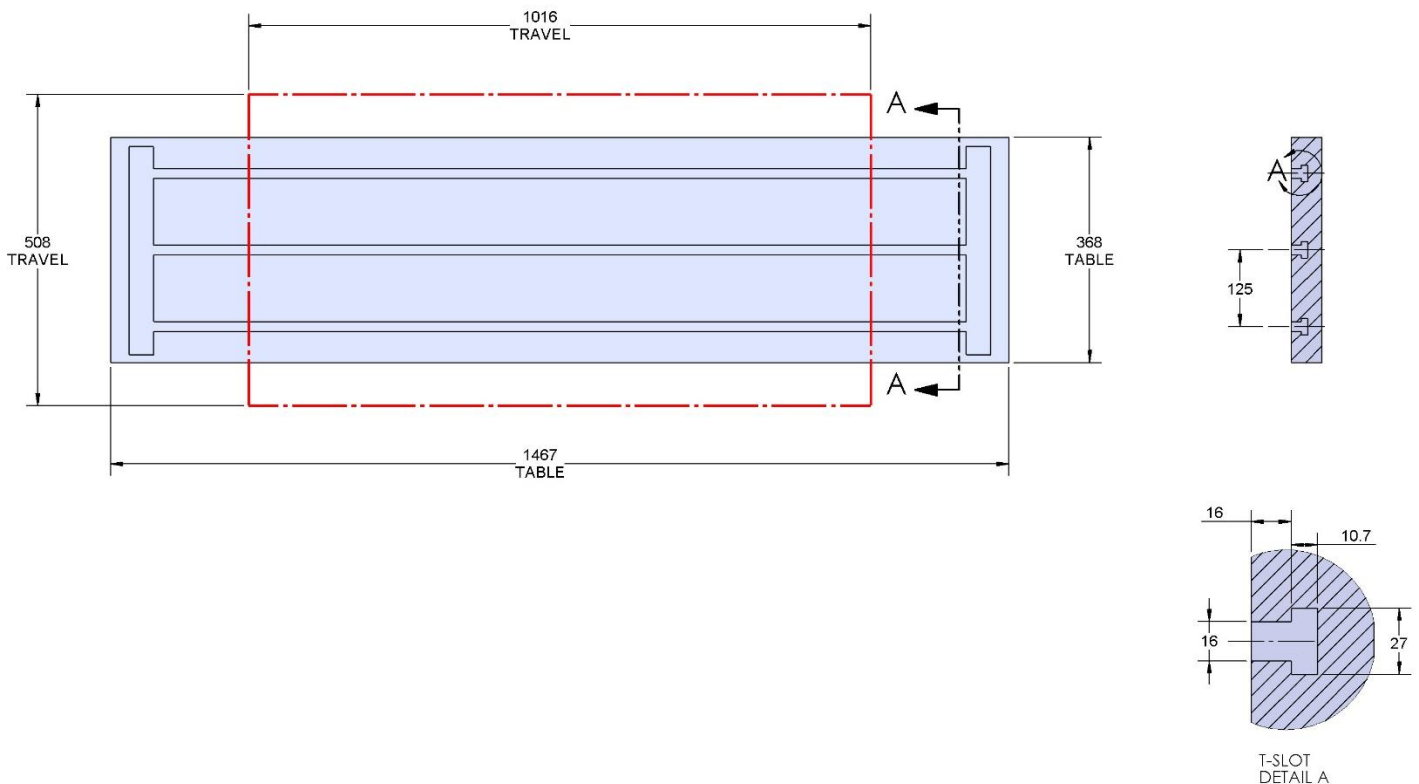

TM-3

TM-3

Table Specifications

- Table Travel (X, Y, Z): 1016, 508 & 406mm
- Table Dimensions (L x W): 1467 X 368mm
- Maximum Weight on Table: 454 Kgf
- T-Slot Width: .626" TO .630" (15.90mm TO 16.00mm)
- T-Slot Center Distance: 4.92" (125mm)