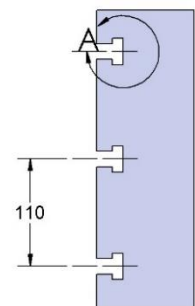

T-SLOT
DETAIL A