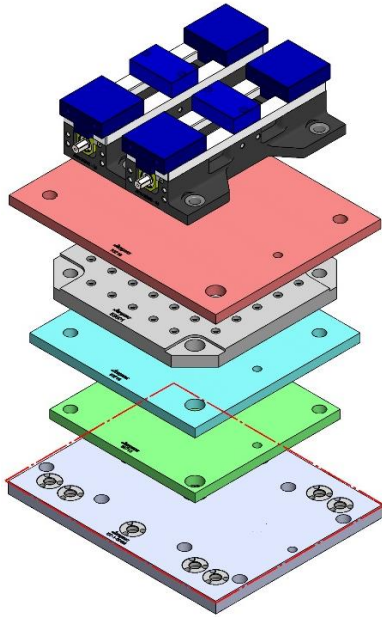

Ball-Lock® Selection Guide

How To Use This Guide

1. Review the “How the Ball-Lock® Mounting System works” section for an overview of the system and components.
2. Select a specific Machine tool model and subplate.
 - a. The opening machine model page includes the machine table specifications used for that machine.
 - b. The following page/pages contain specific subplates designed for that machine model and table specifications.
 - c. Each subplate page lists the color coded fixture plate that will fit the subplate. Each machine may have one or more subplate/fixture plate combinations.
 - d. Use the “fixture plate examples” contained in the guide to help select a fixture plate for typical applications. Fixture plate are color coded to assist in using the example when selecting it for a specific machine.
3. Use the “Subplate and Quote Form” to assist in selecting the required subplate mounting components.
 - a. This form lists the required mounting hardware for each subplate you select.
 - b. You can fill in the number of subplates into the form for reference.
 - c. The mounting hardware listed is for one subplate. When requesting a quote or ordering more than one subplate, the total components required must be increased accordingly.
4. Use the “Fixture Plate and Vise Quote Form” to assist in selecting the required fixture plates and Ball-lock® shanks required for mounting.
 - a. This form lists the ball lock® shanks, part number and quantity required for each fixture plate selected.

MACHINE TABLES- come in various sizes, t-slot sizes, number of t-slots and also drilled & tapped configurations.

SUBPLATES- can be made to suit your needs in addressing your manufacturing quick-change requirements.

DT-1

508 X 381 X 28 MM

DT-1-004M

58713 Aluminum

58713 Steel

58715 Aluminum

58815 Steel

58801 Steel