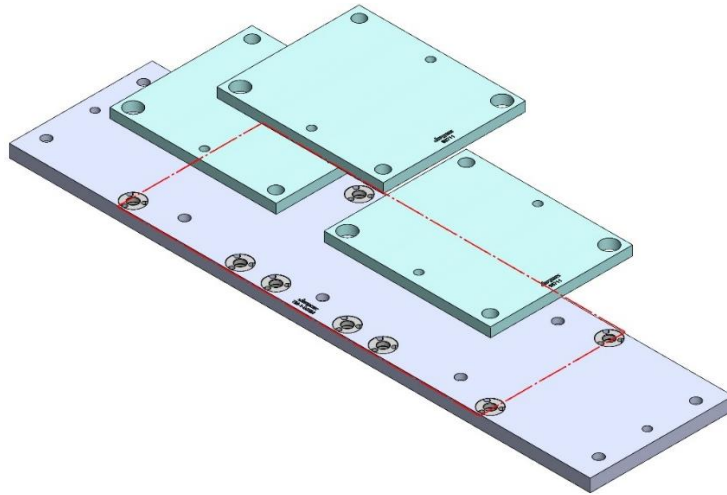

69406 (152MM VISE BALL-LOCK® BASE)

69496 (152MM SHORT- VISE BALL-LOCK® BASE)

Table Specifications

- Table Travel (X, Y, Z): 508, 406 & 394mm
- Table Dimensions (L x W): 660 X 381mm
- Maximum Weight on Table: 113 Kg
- T-Slot Width: .626" TO .630" (15.90mm TO 16.00mm)
- T-Slot Center Distance: 4.92" (125mm)

T SLOT
DETAIL
A

DT-1-001M

DT-1

508 X 381 X 28 MM

DT-1-001M

58719 Aluminum

Steel Available upon request

DT-1-002M

T-SLOT
DETAIL B

TM-1-002M

1063 X 305 X 32 MM

TM-1-002M

58711 Aluminum

Steel Available upon request

TM-1

TM-1-003M