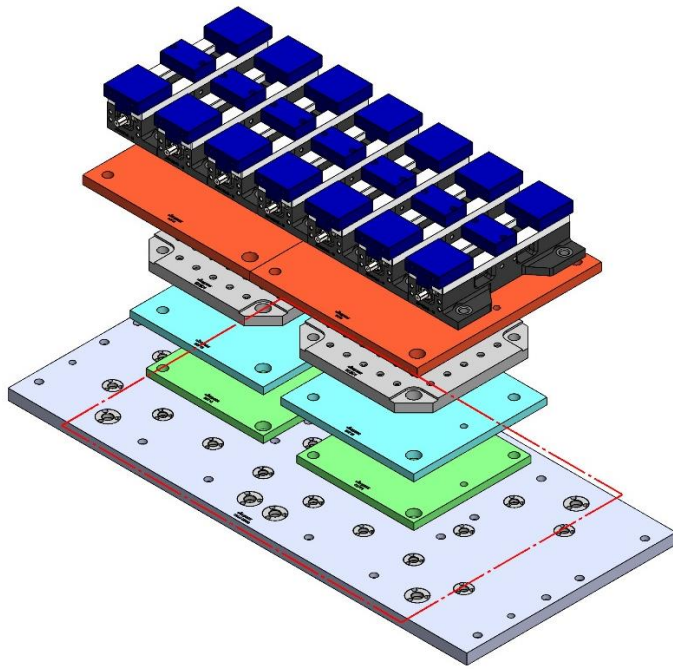

VM-3-007M

58719 Aluminum

Steel Available upon request

Aluminum Available upon request

58845 Steel

69406 150MM Vise Ball-Lock® Base

VM-3-008M

VM-3