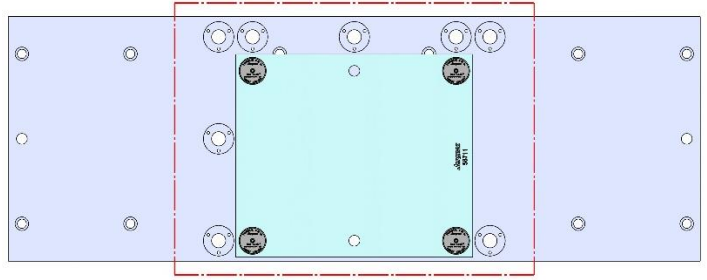

58711 Aluminum

Steel Available upon request