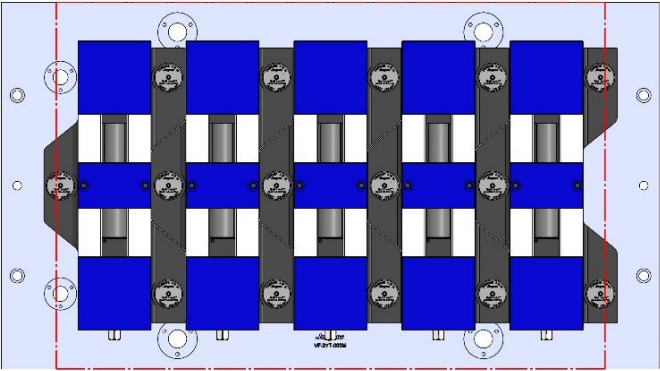

VF-2YT-003M(continued)

VF-2YT

914 X 508 X 32 MM

VF-2YT-003M

69405 100MM Vise Ball-Lock® Base

VF-2YT-004M

VF-2YT

914 X 508 X 32 MM