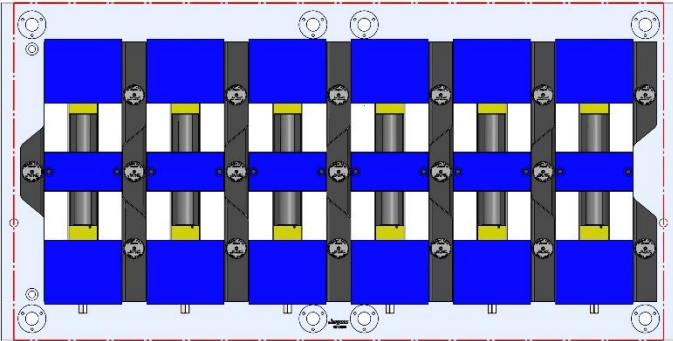

49196M (continued)

VF-5, VF-5SS, VF5/40

1321 X 660 X 32 MM

49196M

Aluminum Available upon request

58846 Steel

58801 Steel

69406 150MM Vise Ball-Lock® Base