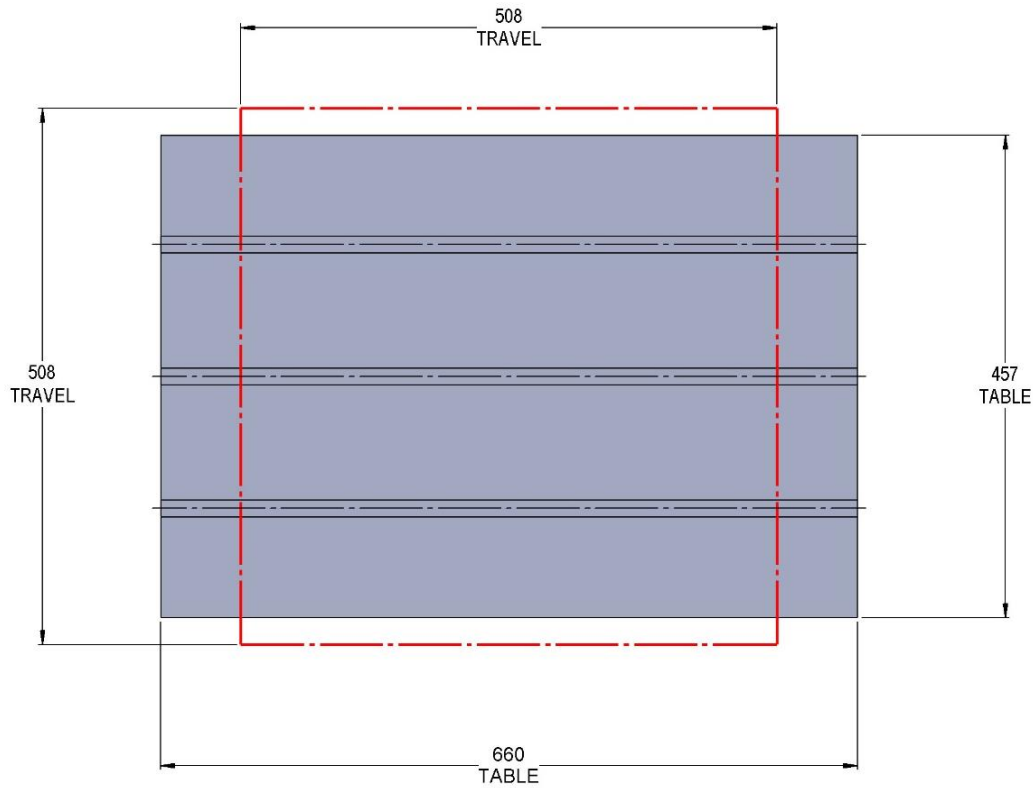

VF-1YT

Table Specifications

- Table Travel (X, Y, Z): 508, 508 & 508mm
- Table Dimensions (L x W): 660 X 457mm
- Maximum Weight on Table: 1361 Kg
- T-Slot Width: .630" (16.00mm)
- T-Slot Center Distance: 4.92" (125mm)