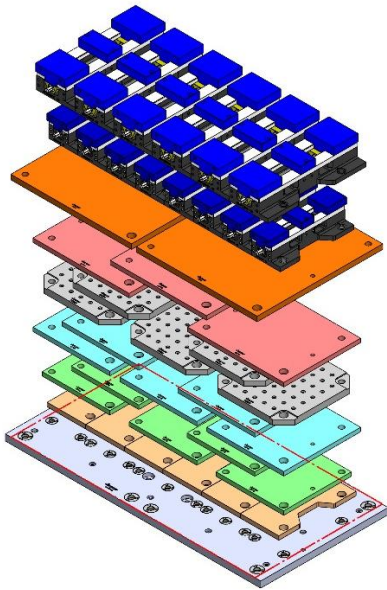

Steel Available upon request

Aluminum Available upon request

58845 Steel

69405 100MM Vise Ball-Lock® Base

69406 150MM Vise Ball-Lock® Base

VF-5-002M

VF-5, VF-5SS, VF5/40

1321 X 660 X 32 MM