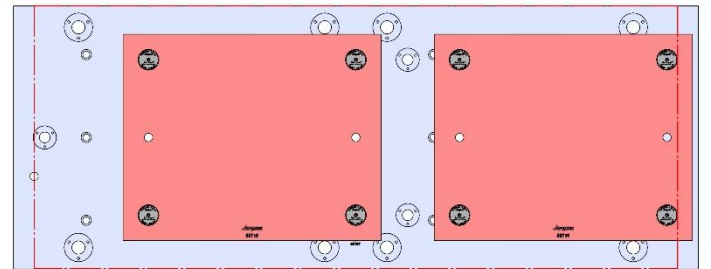

58719 Aluminum

Steel Available upon request