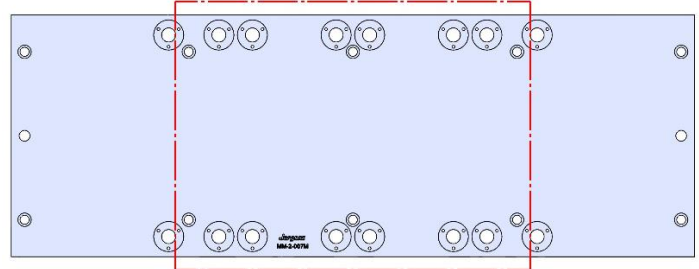

MINI-MILL2, SUPER MINIMILL2

1016 X 356 X 32 MM

MM-2-007M