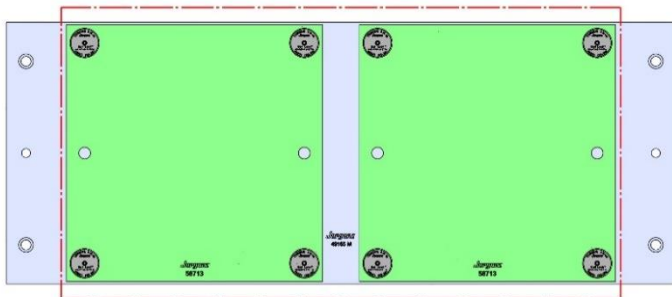

58713 Aluminum

58813 Steel