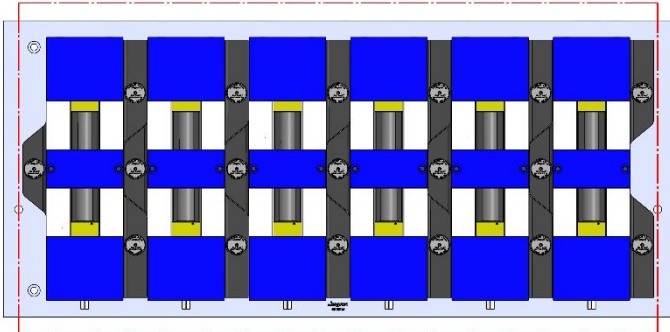

1321 X 584 X 32 MM

49191M

Aluminum Available upon request

58845 Steel

58801 Steel

69406 150MM Vise Ball-Lock® Base

49192M

VF-5, VF-5SS, VF5/40