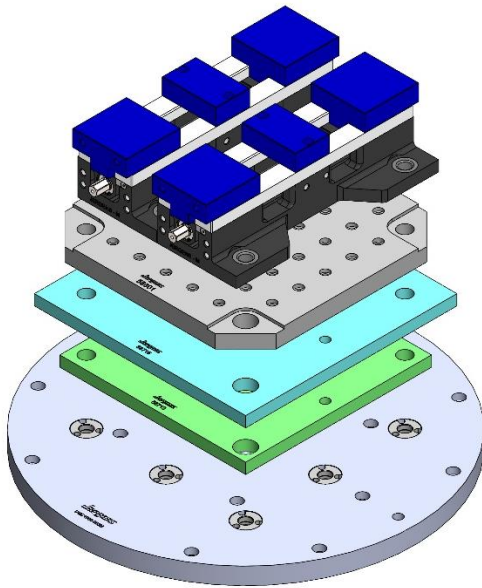

58815 Steel

58801 Steel

69405 100MM Vise Ball-Lock® Base

UMC1000-003M

UMC1000

635 DIA X 32 MM

UMC1000-003M

58713 Aluminum