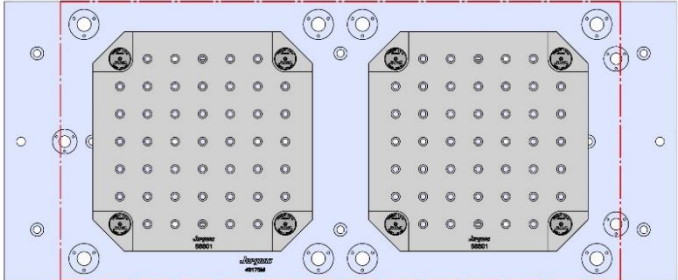

49176M(continued)

VF-3,VF-3SS

1219 X 508 X 32 MM

49176M

58727 Aluminum

58827 Steel

58801 Steel

69406 150MM Vise Ball-Lock® Base