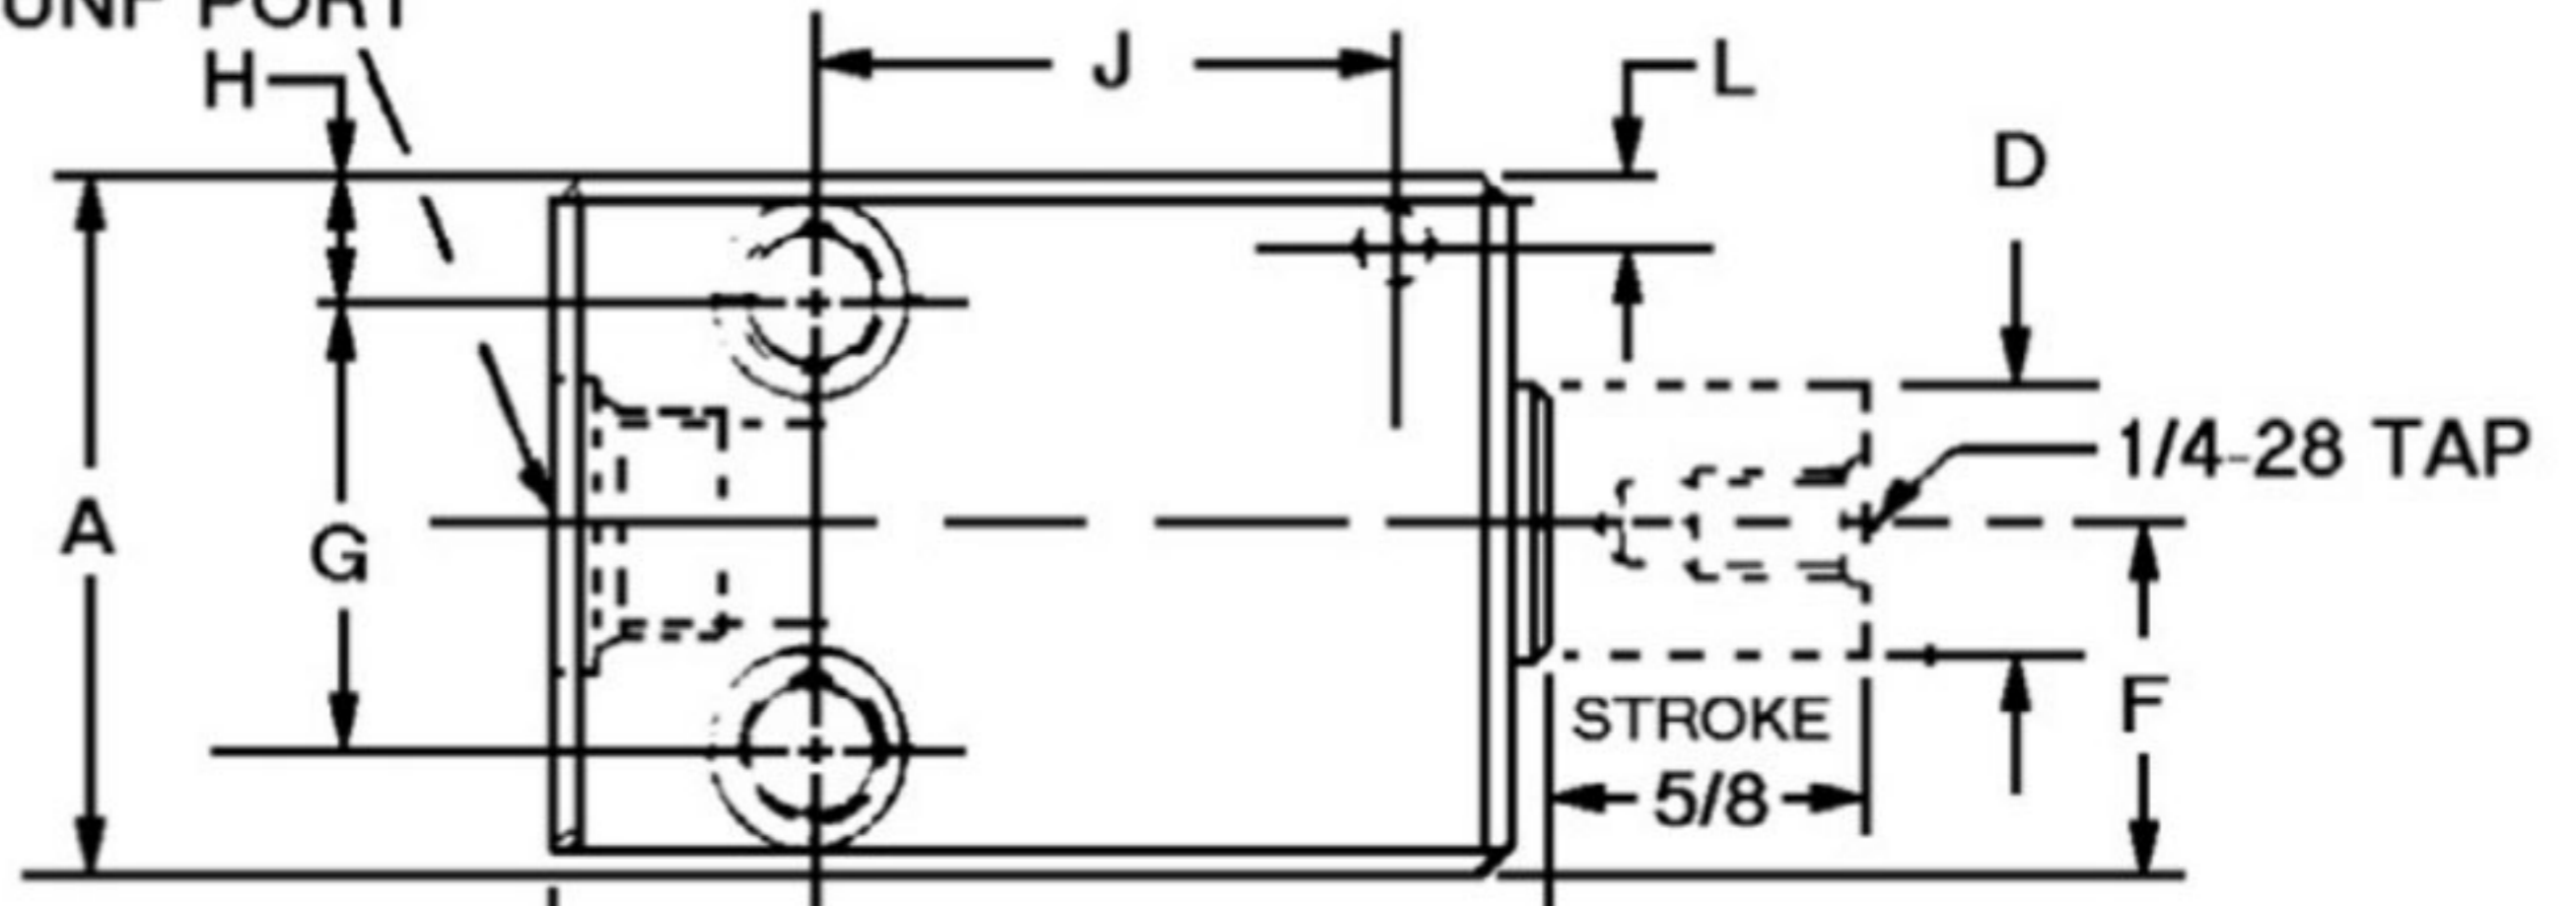

9/16-18 UNF PORT

C'BORED FOR 5/16 MOUNTING SCREW

3/8-16 THREAD

N DIA.