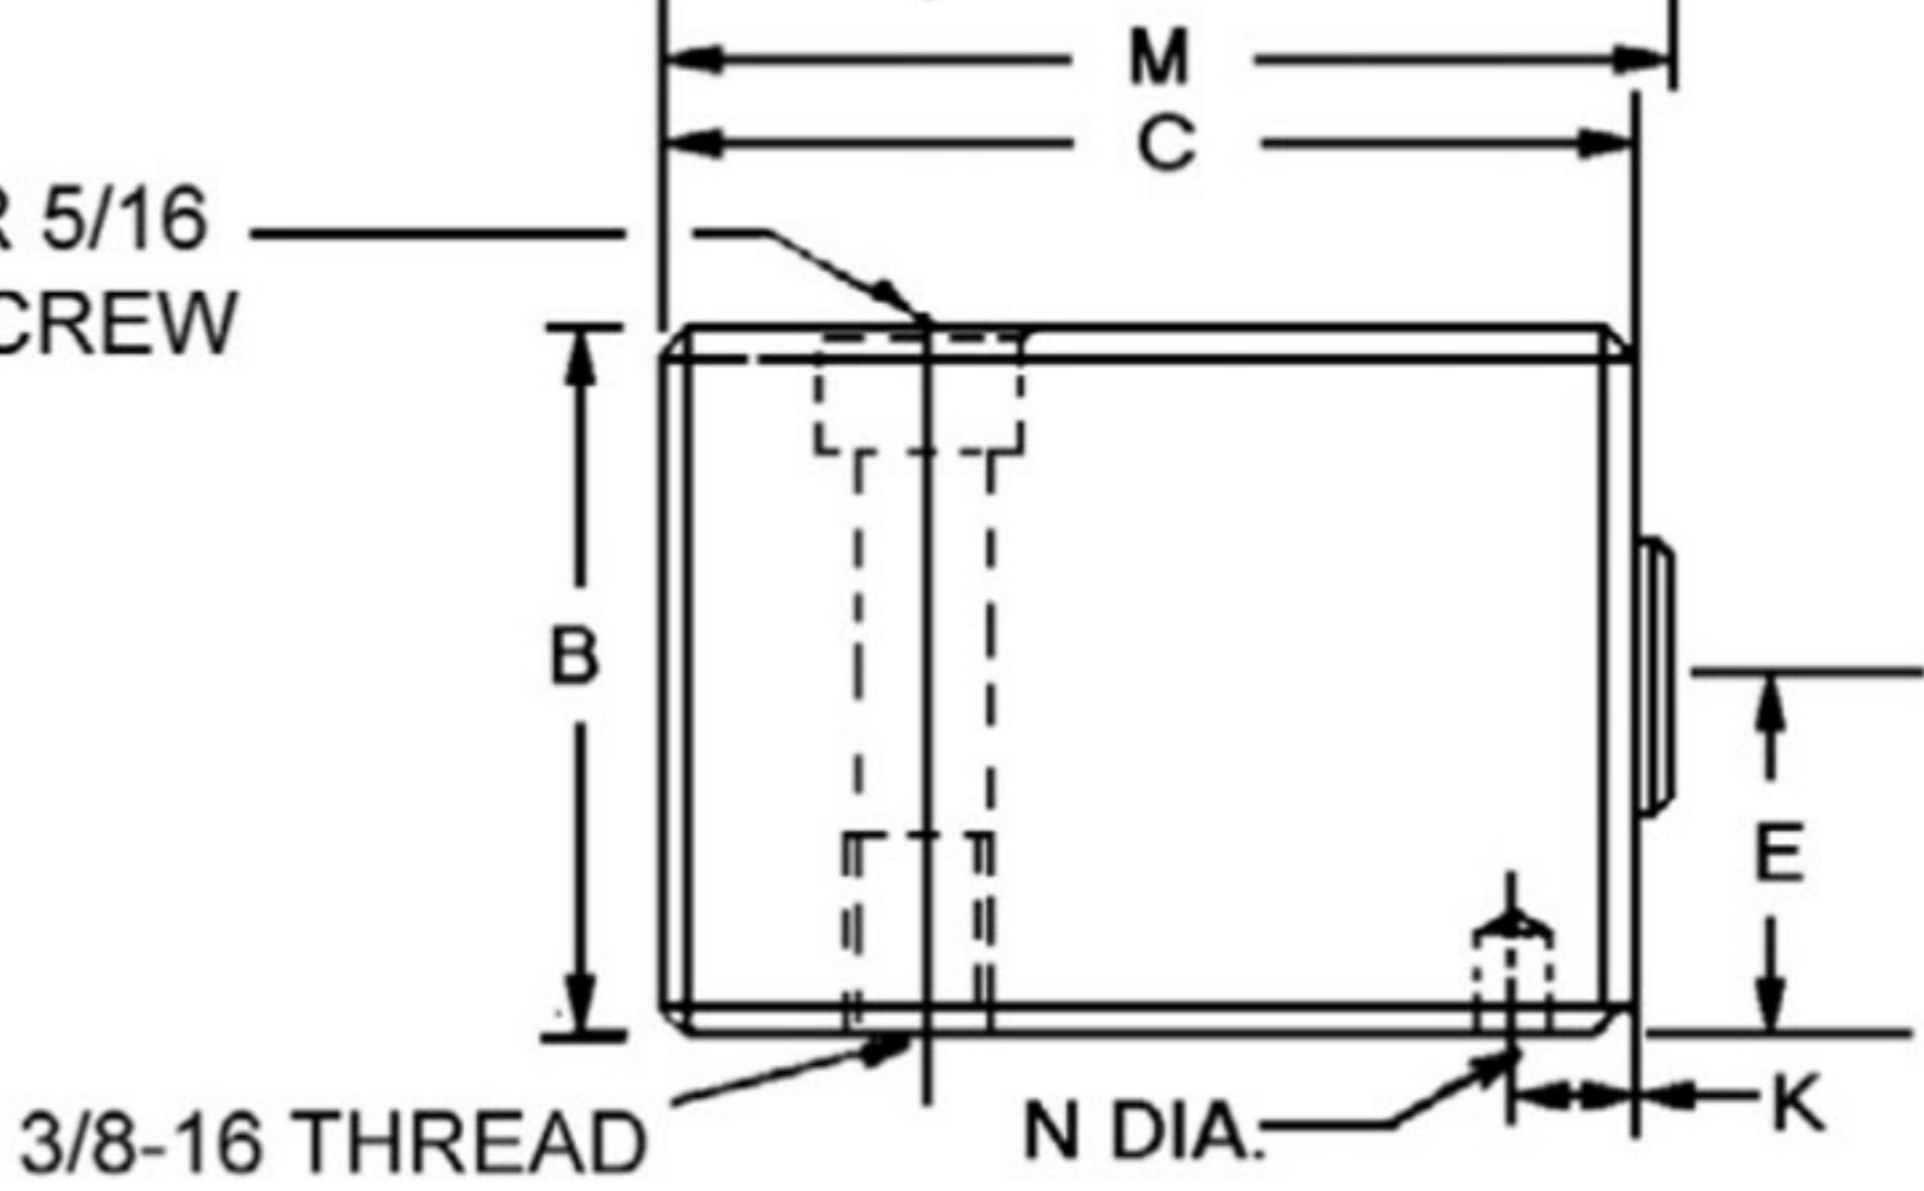

9/16-18 UNF PORT

C'BORED FOR 5/16 MOUNTING SCREW

3/8-16 THREAD

N DIA.